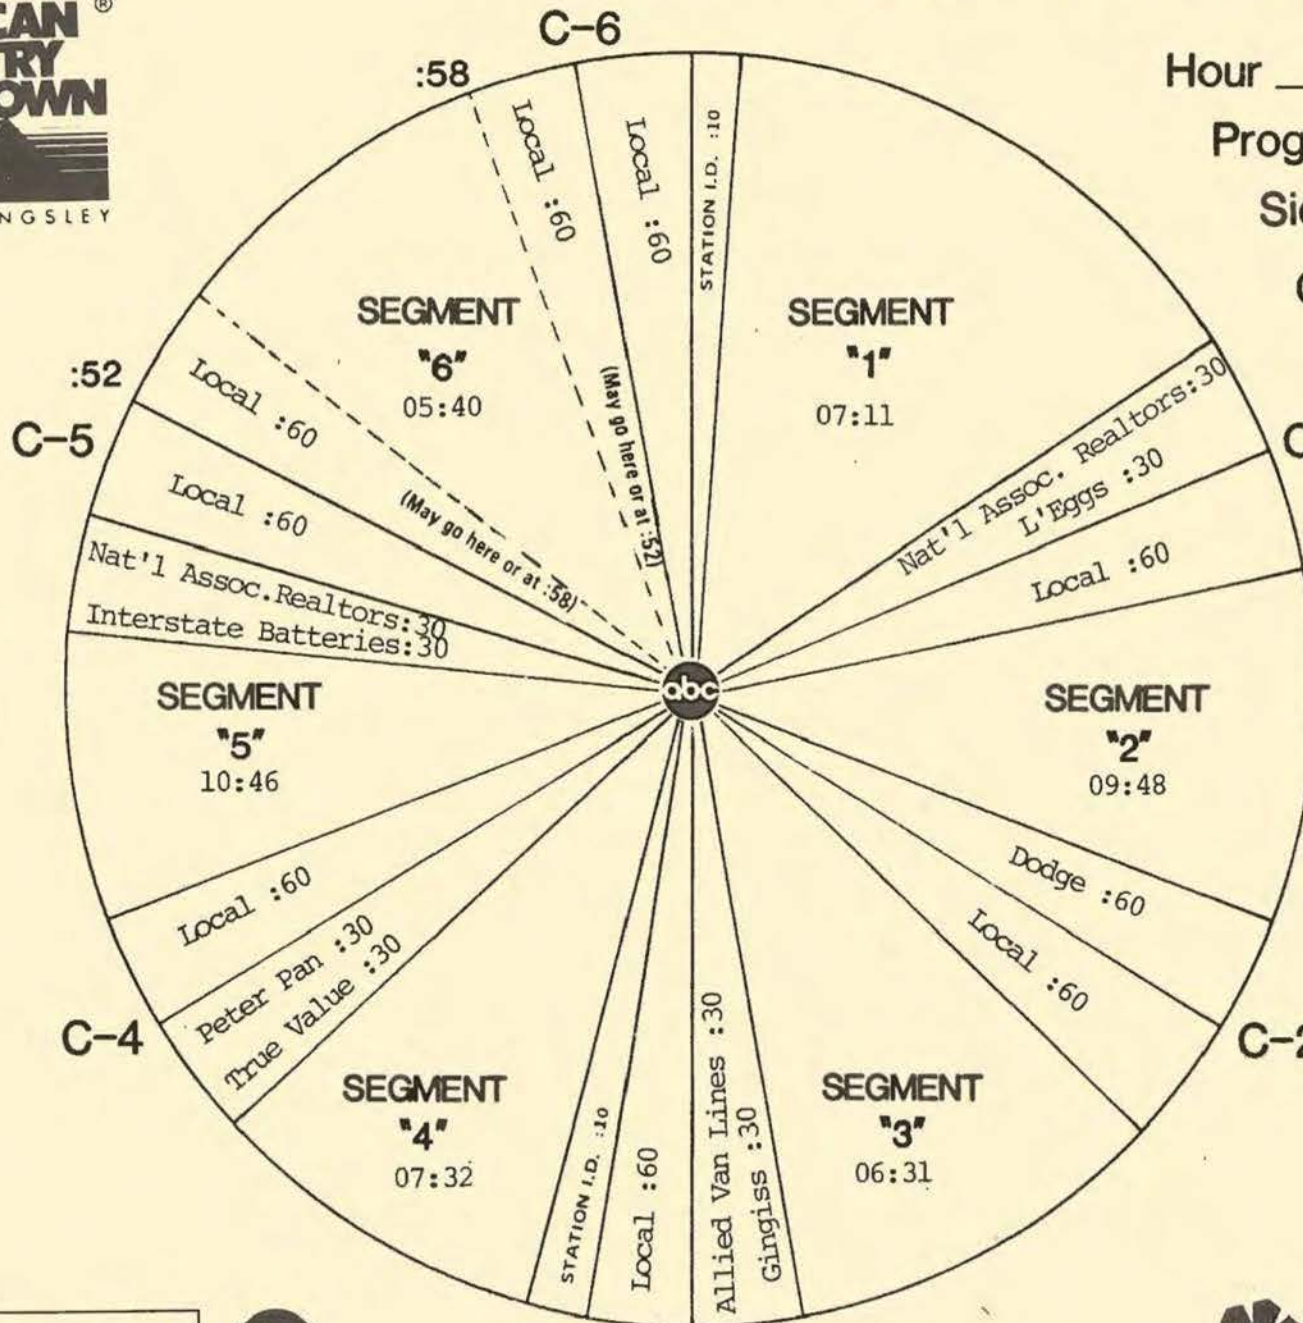

FORMAT AND COMMERCIAL CLOCK

Hour II

Program 862-2

Sides 2A and 2B

Chart Date 4/12/86

Local minutes available 7

Network minutes used 5

ABC Watermark