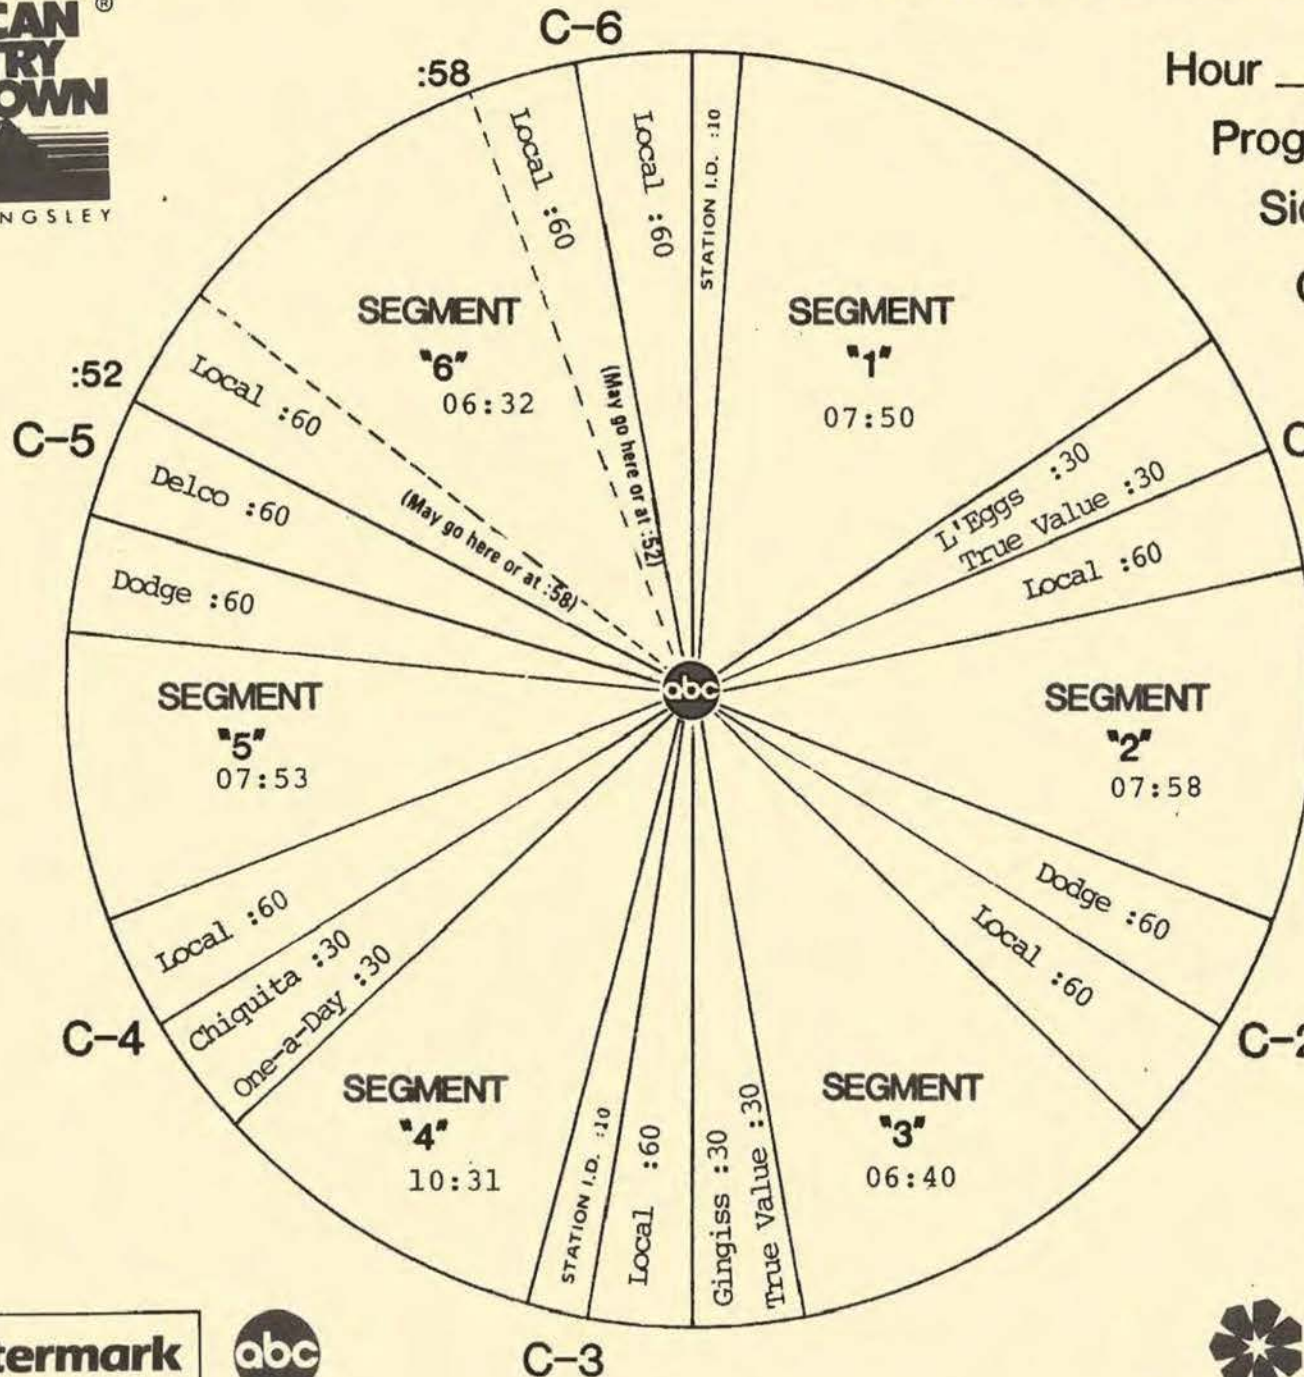

FORMAT AND COMMERCIAL CLOCK

Hour III

Program 862-2

Sides 3A and 3B

Chart Date 4/12/86

Local minutes available 6

Network minutes used 6

ABC Watermark