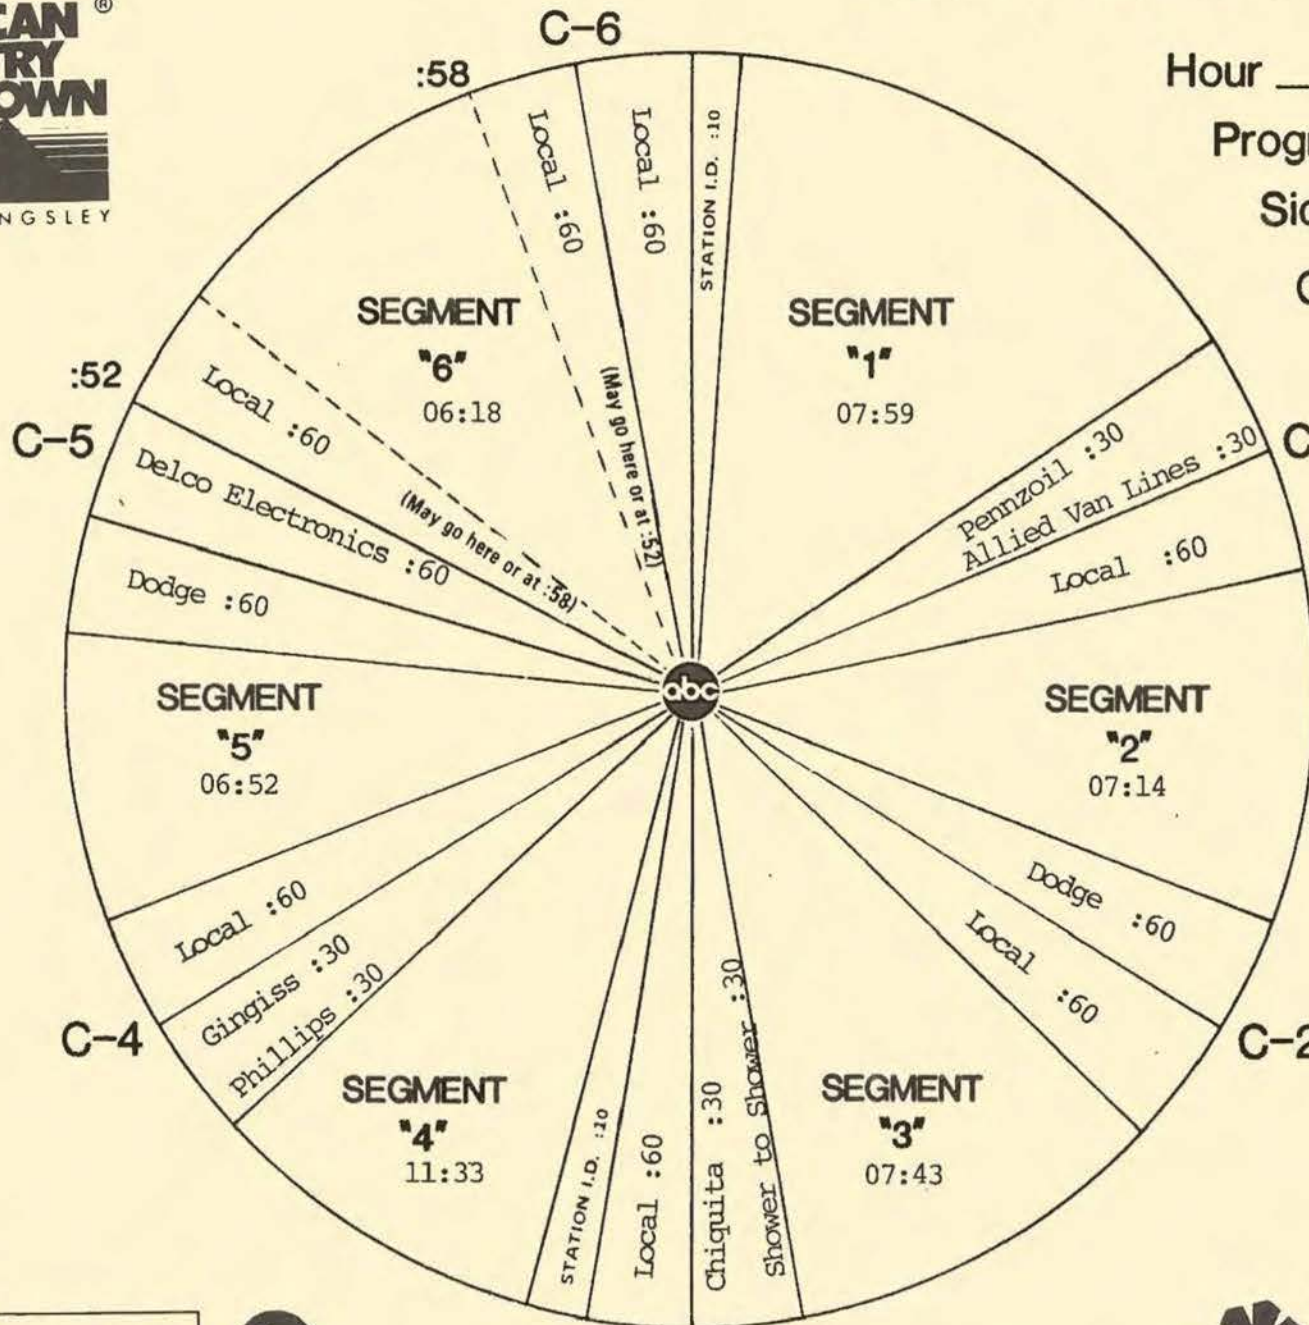

FORMAT AND COMMERCIAL CLOCK

Hour I

Program 862-2

Sides 1A and 1B

Chart Date 4/12/86

Local minutes available 6

Network minutes used 6

ABC Watermark