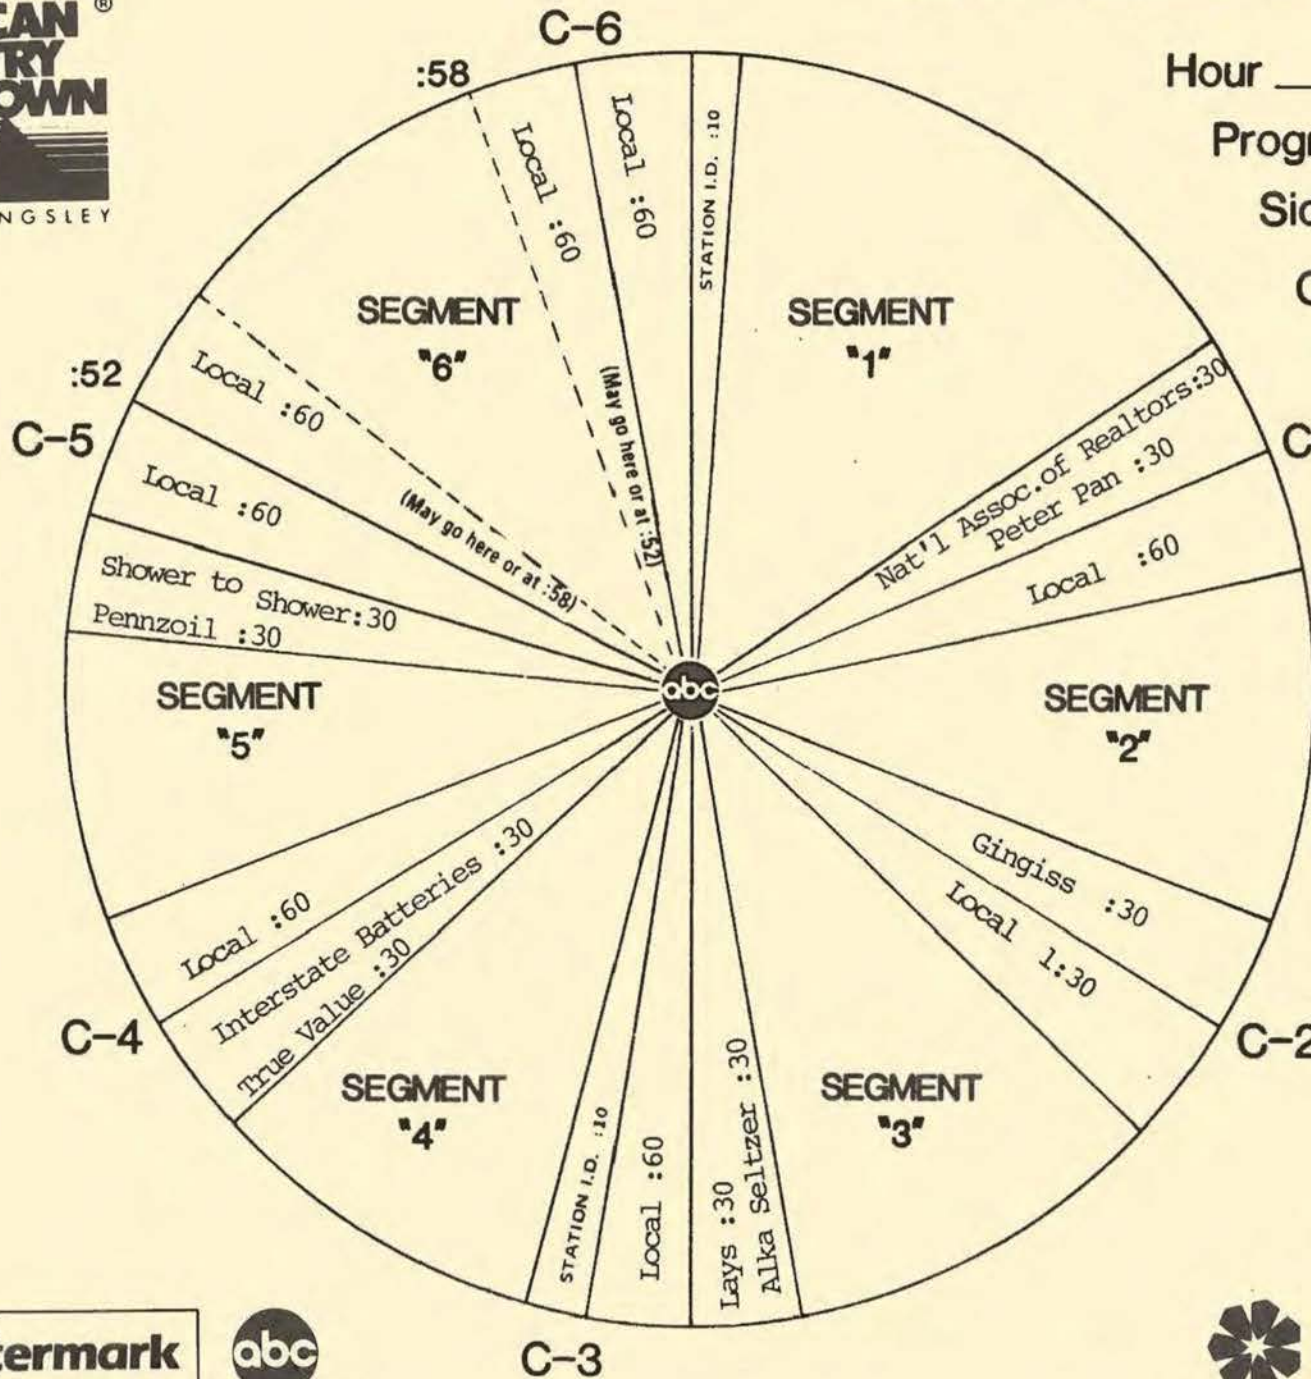

FORMAT AND COMMERCIAL CLOCK

Hour IV

Program 862-2

Sides 4A and 4B

Chart Date 4/12/86

Local minutes available 7½

Network minutes used 4½

ABC Watermark