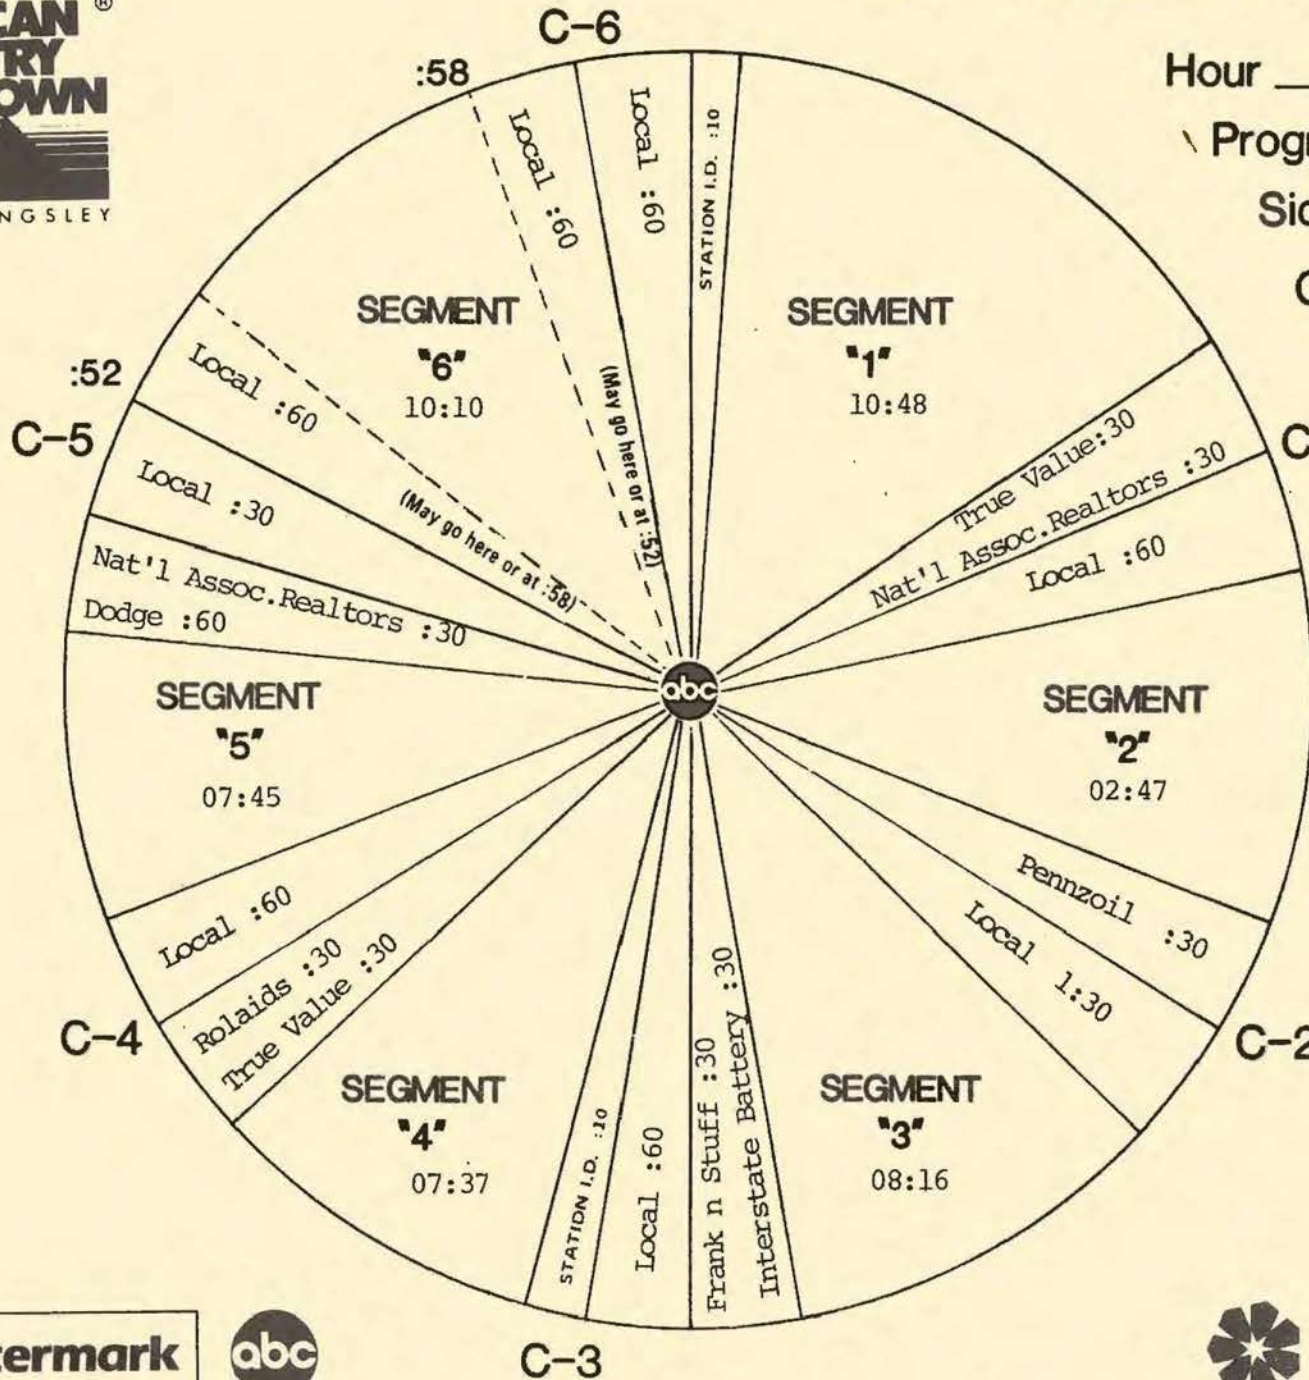

FORMAT AND COMMERCIAL CLOCK

Hour IV

Program 862-3

Sides 4A and 4B

Chart Date 4/19/86

Local minutes available 7

Network minutes used 5

ABC Watermark

1) ROLL ON RECORD ROLL ON (:21)

Hi, this is Bob Kingsley with American Country Countdown. Last week on the survey, Alabama should have been singing "Roll on record roll on" because they extended their record string of consecutive number one hits to 19 in a row with "SHE AND I" Find out if they can savor the achievement for another week this week on American Country Countdown!

2) MERLE'S THE SONG TO WATCH (:31)

Hi, I'm Bob Kingsley on American Country Countdown...last week on the survey the song to watch in the top ten was Merle Haggard's "I HAD A BEAUTIFUL TIME". Now it inched closer to number one and if it makes it Merle will become the leader with the most solo #1 hits. Merle currently shares the lead at 34 #1s each with Conway Twitty who was also moving up fast in the twenties last week with his current song. Find out how close Merle gets to the record this week on American Country Countdown!

3) RICKY THE 10TH (:23)

Hello, I'm Bob Kingsley with American Country Countdown. Last week Ricky Skaggs's 10th number one hit was just a notch away. And, if Ricky's song "CAJUN MOON" is going to go the distance this week, he'll have to move Alabama out of the top spot and fight off Don Williams at #3. Find out how it all comes out this week on American Country Countdown!