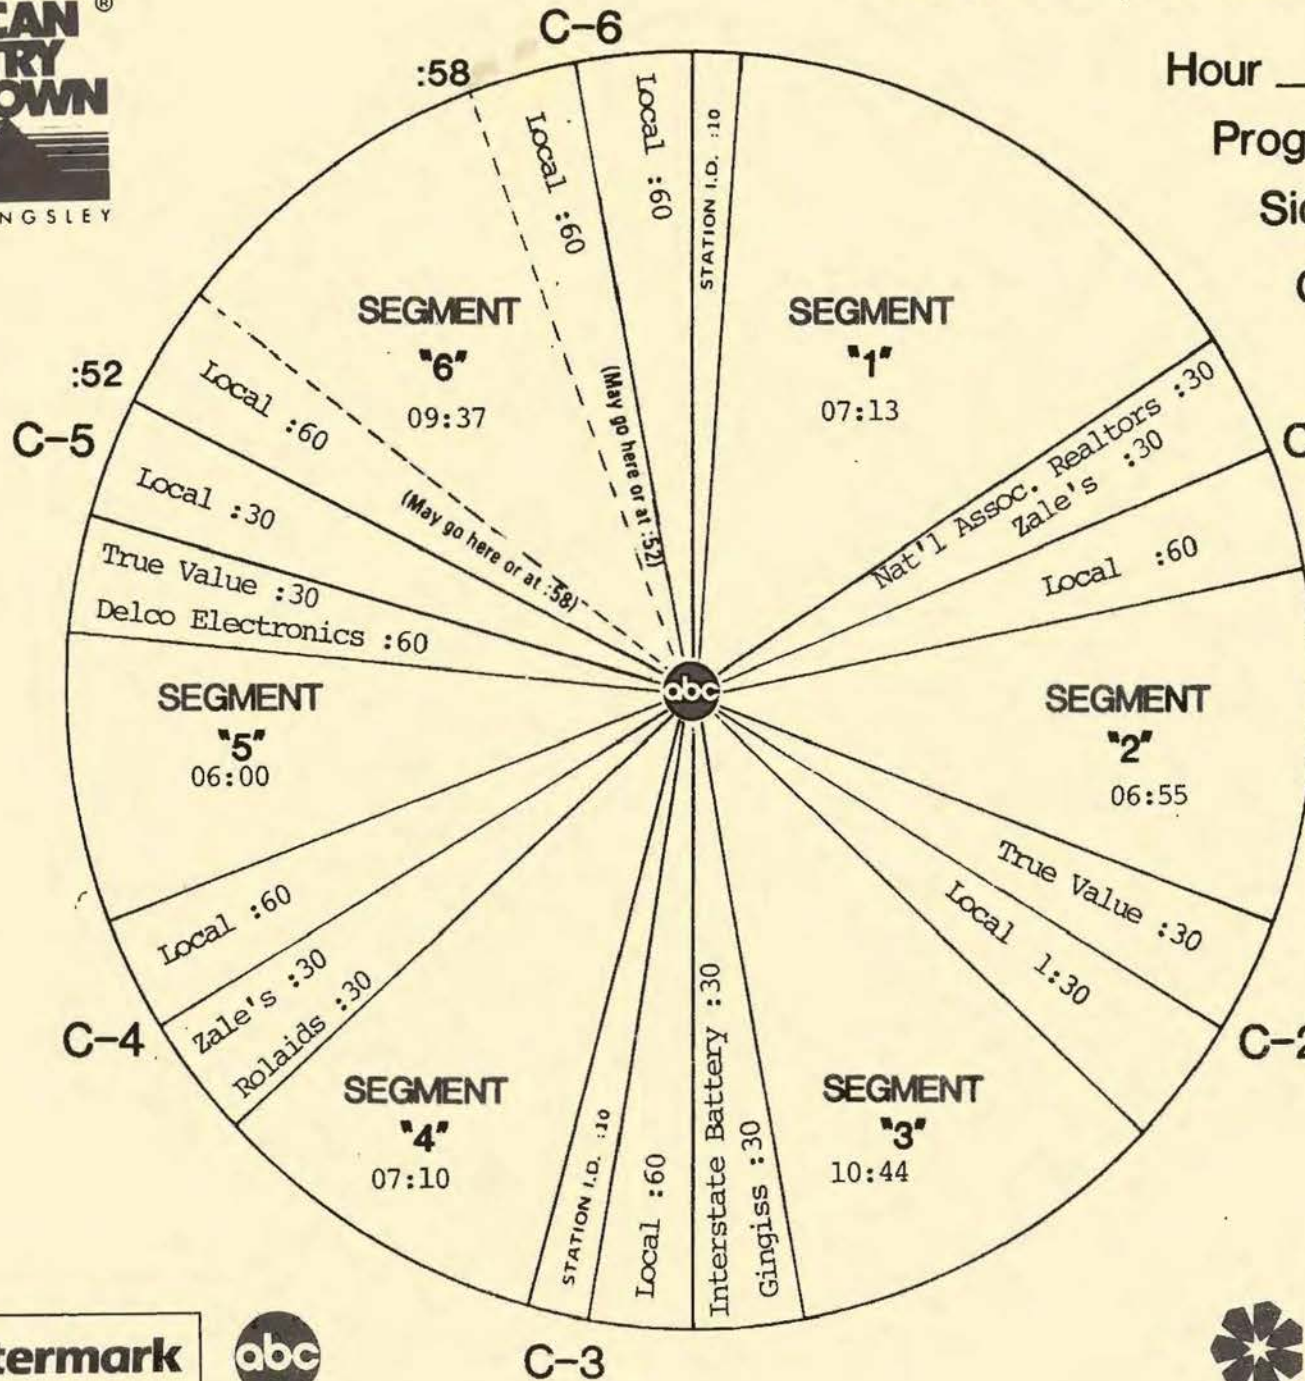

FORMAT AND COMMERCIAL CLOCK

Hour II

Program 862-3

Sides 2A and 2B

Chart Date 4/19/86

Local minutes available 7

Network minutes used 5

ABC Watermark