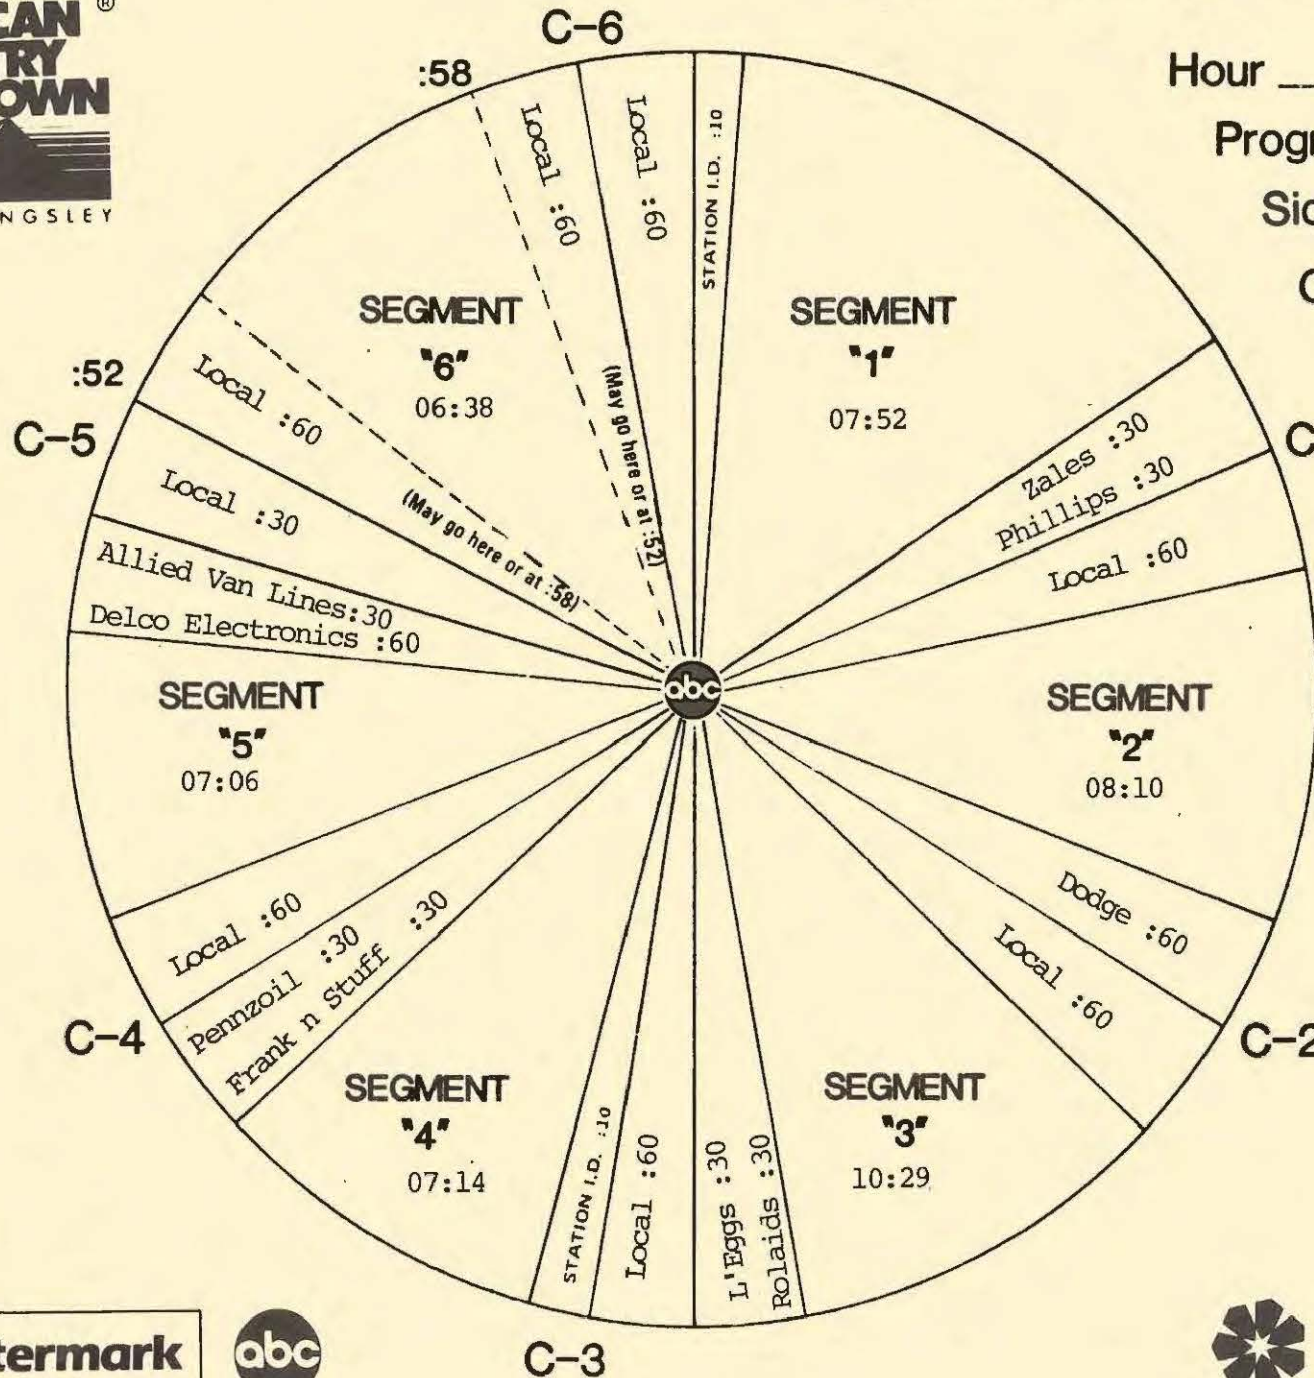

FORMAT AND COMMERCIAL CLOCK

Hour I

Program 862-3

Sides 1A and 1B

Chart Date 4/19/86

Local minutes available 6½

Network minutes used 5½

ABC Watermark

1) ROLL ON RECORD ROLL ON (:21)

Hi, this is Bob Kingsley with American Country Countdown. Last week on the survey, Alabama should have been singing "Roll on record roll on" because they extended their record string of consecutive number one hits to 19 in a row with "SHE AND I" Find out if they can savor the achievement for another week this week on American Country Countdown!

3) RICKY THE 10TH (:23)

Hello, I'm Bob Kingsley with American Country Countdown. Last week Ricky Skaggs's 10th number one hit was just a notch away. And, if Ricky's song "CAJUN MOON" is going to go the distance this week, he'll have to move Alabama out of the top spot and fight off Don Williams at #3. Find out how it all comes out this week on American Country Countdown!