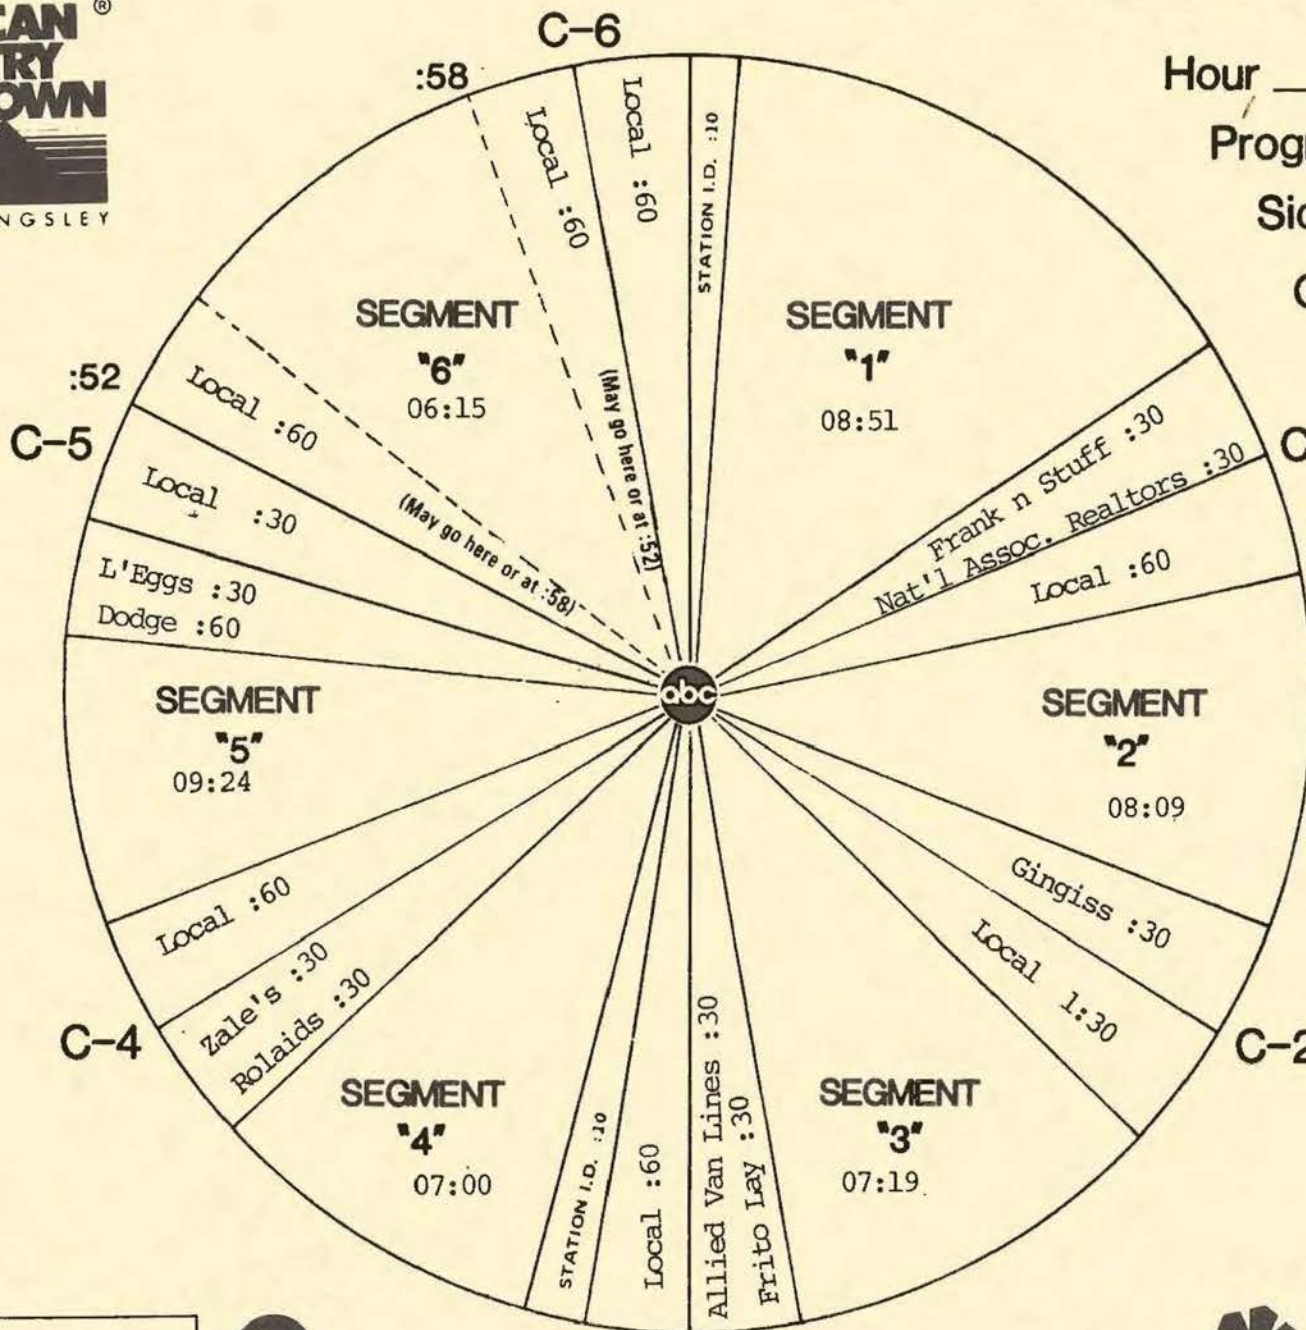

FORMAT AND COMMERCIAL CLOCK

Hour III

Program 862-3

Sides 3A and 3B

Chart Date 4/19/86

Local minutes available 7

Network minutes used 5

ABC Watermark

ABC Entertainment Radio Network