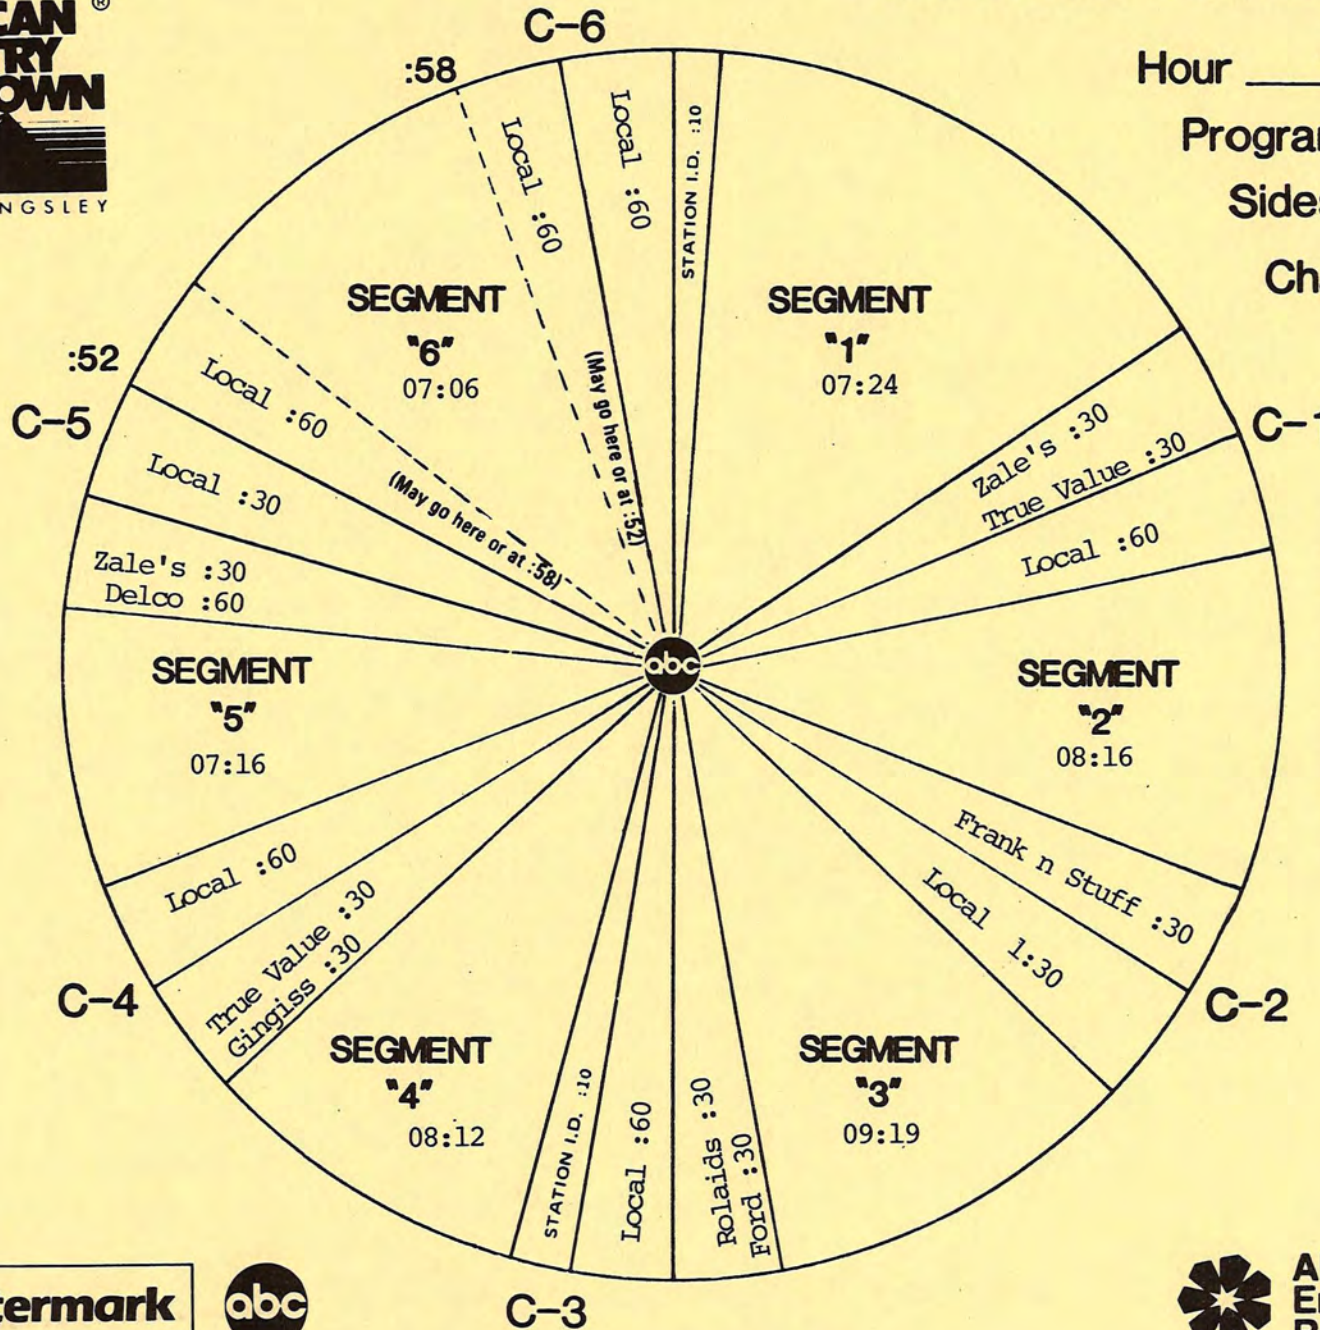

FORMAT AND COMMERCIAL CLOCK

Hour II

Program 862-5

Sides 2A and 2B

Chart Date 5/3/86

Local minutes available 7

Network minutes used 5

ABC Watermark