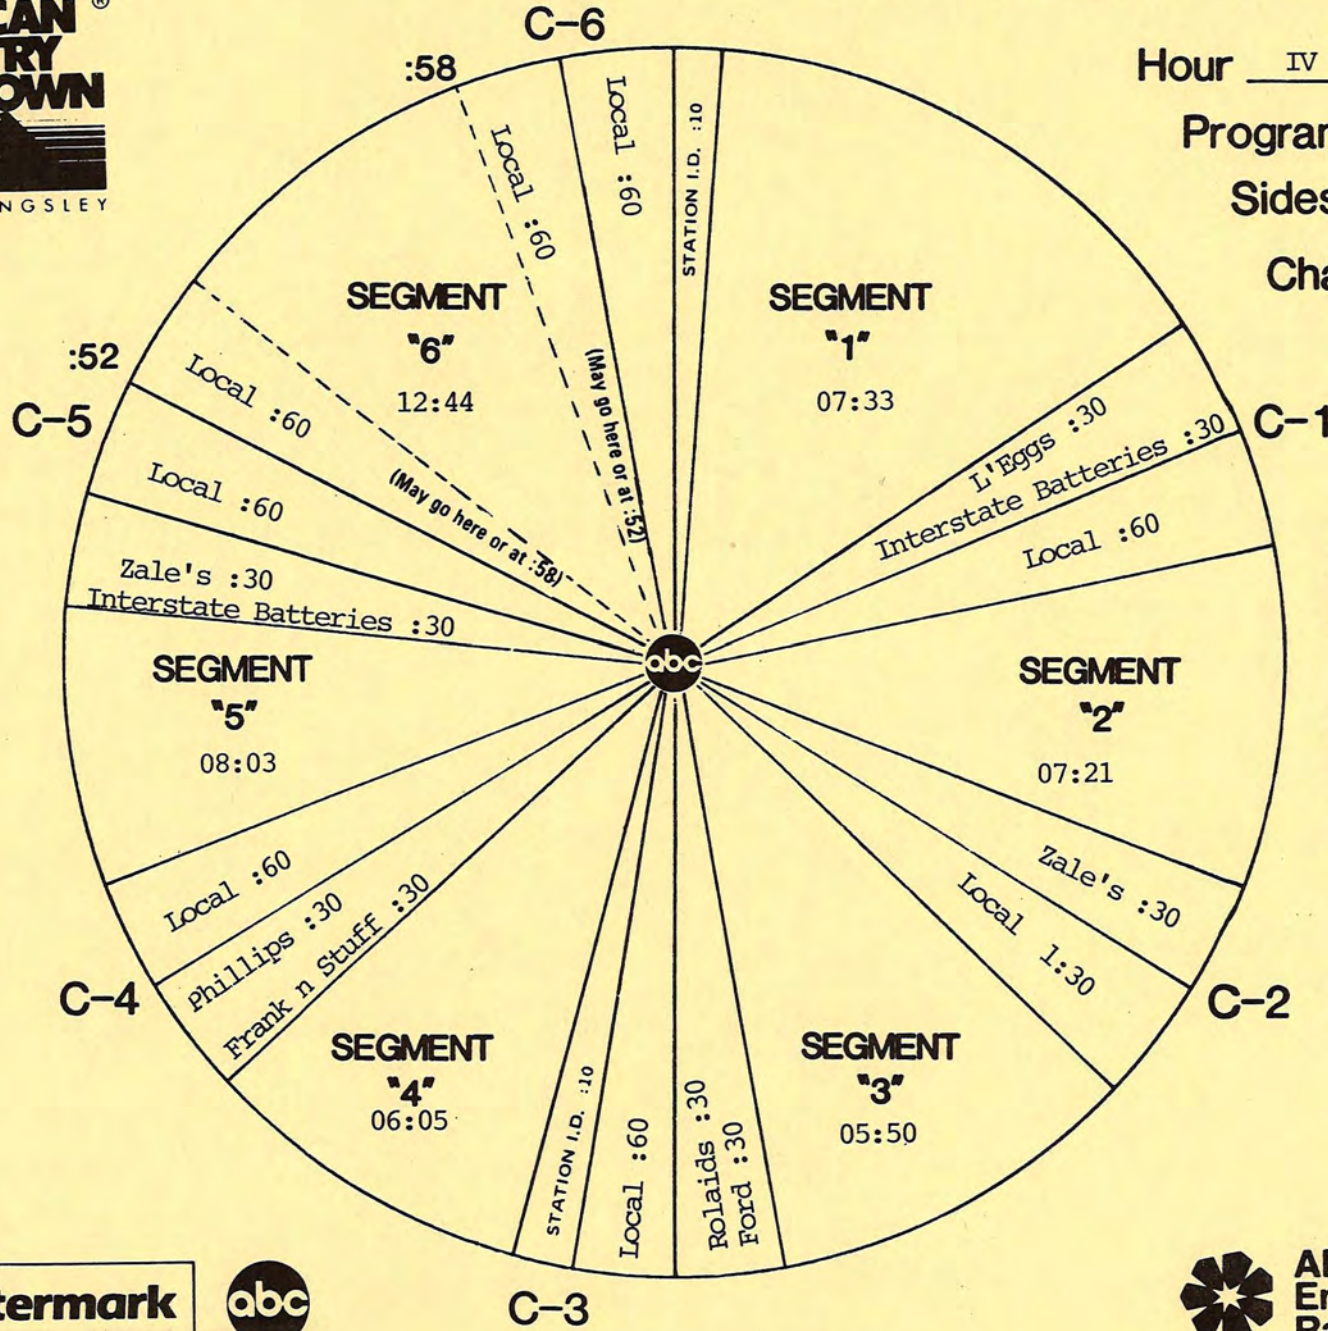

FORMAT AND COMMERCIAL CLOCK

Hour IV

Program 862-5

Sides 4A and 4B

Chart Date 5/3/86

Local minutes available 7½

Network minutes used 4½

ABC Watermark

DO NOT USE AFTER 05/04/86

1) MURRAY A TOP SOLO COUNTRY ARTIST (:20)

Hi, this is Bob Kingsley. Last week on American Country Countdown, Anne Murray continued to prove why she ranks as one of the top female hit makers in country music. "NOW AND FOREVER" moved up to #1 to become Anne's 10th number one country hit. Find out who grabs the top spot this week on American Country Countdown!