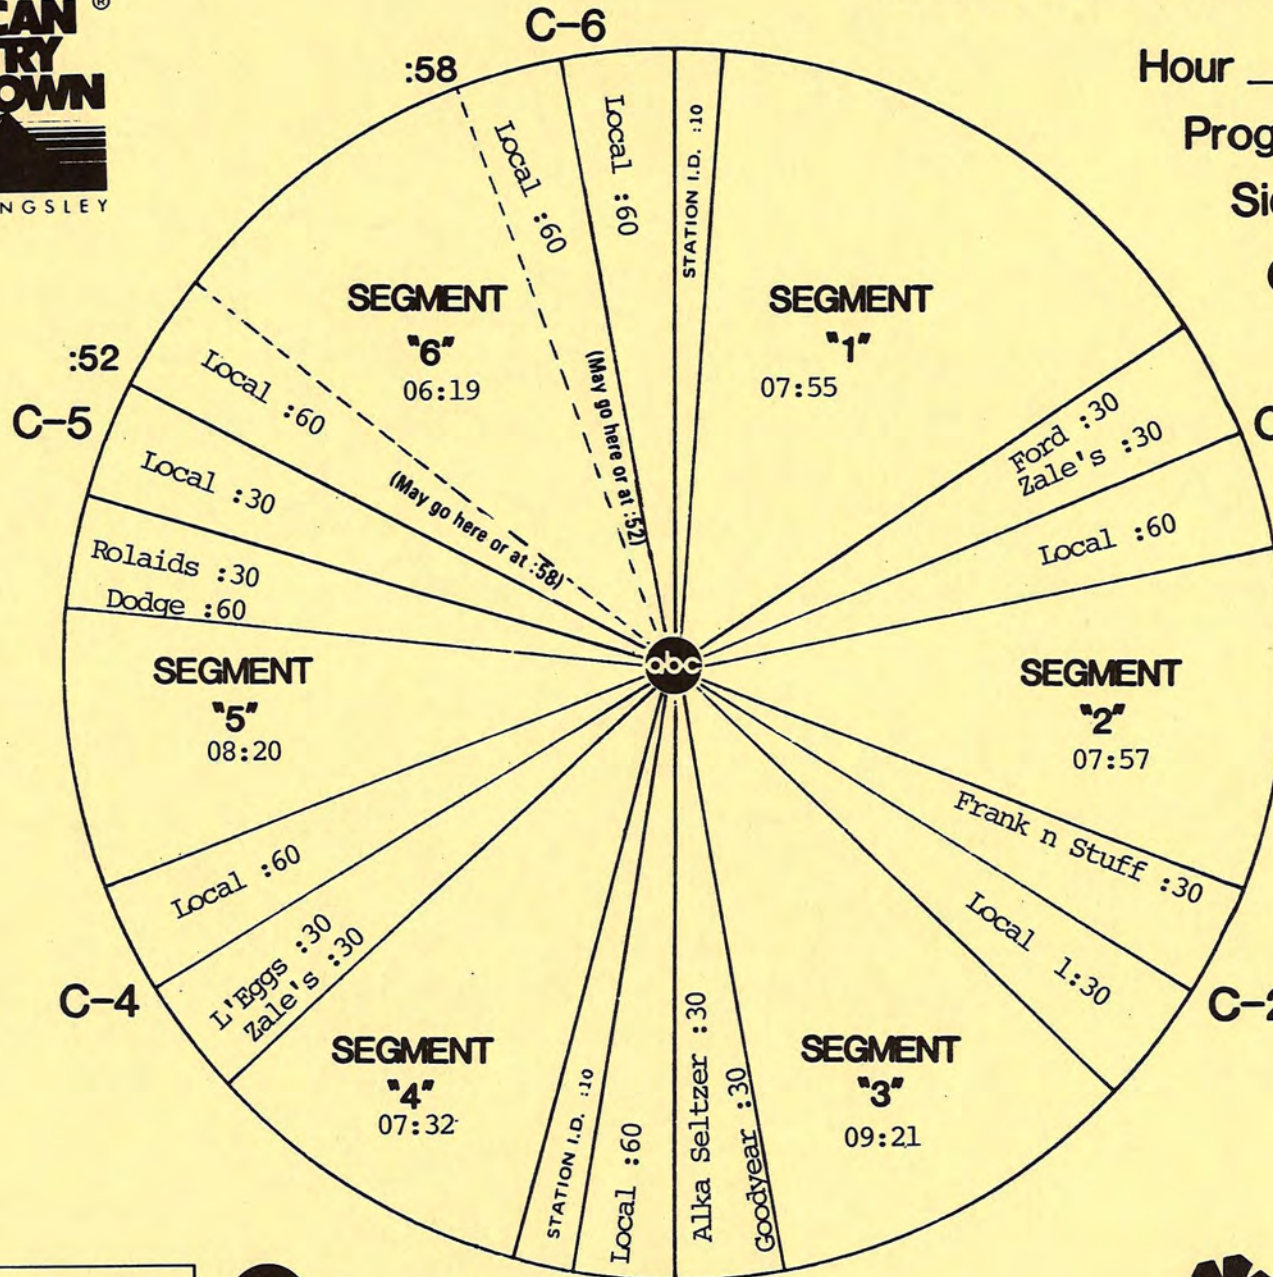

FORMAT AND COMMERCIAL CLOCK

Hour I

Program 862-5

Sides 1A and 1B

Chart Date 5/3/86

Local minutes available 7

Network minutes used 5

ABC Watermark