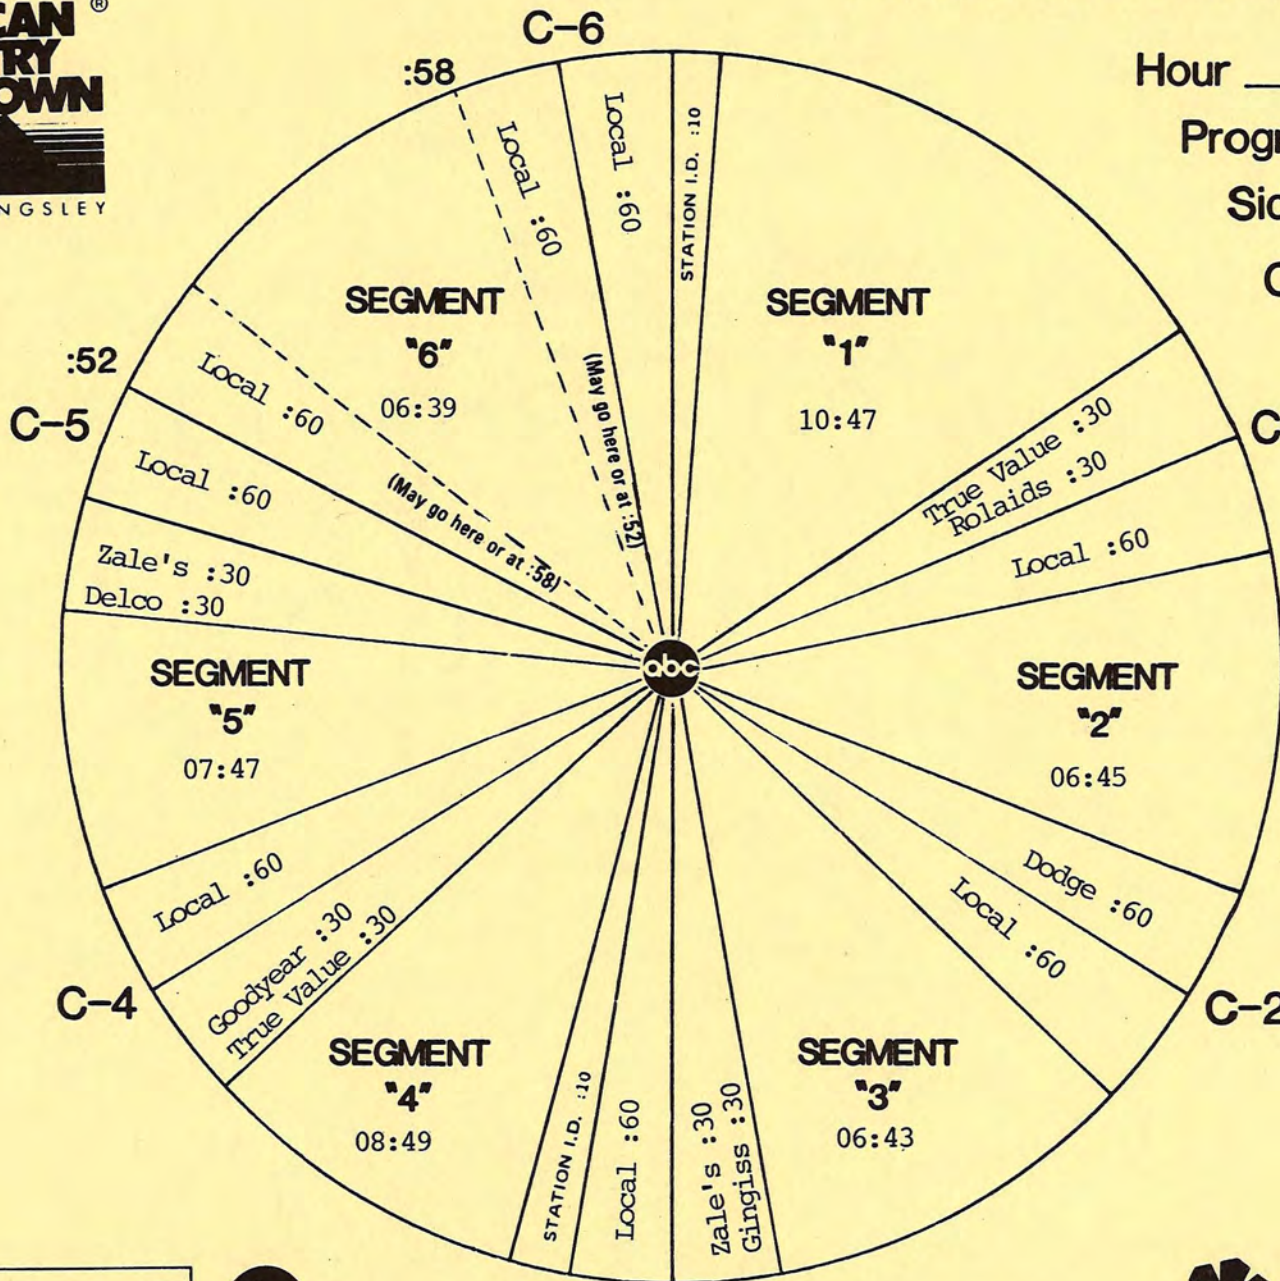

FORMAT AND COMMERCIAL CLOCK

Hour III
 Program 862-5
 Sides 3A and 3B
 Chart Date 5/3/86

Local minutes available 7
 Network minutes used 5

ABC Watermark

ABC Entertainment Radio Network

3575 Cahuenga Blvd. W., Suite 555, Los Angeles, CA 90068