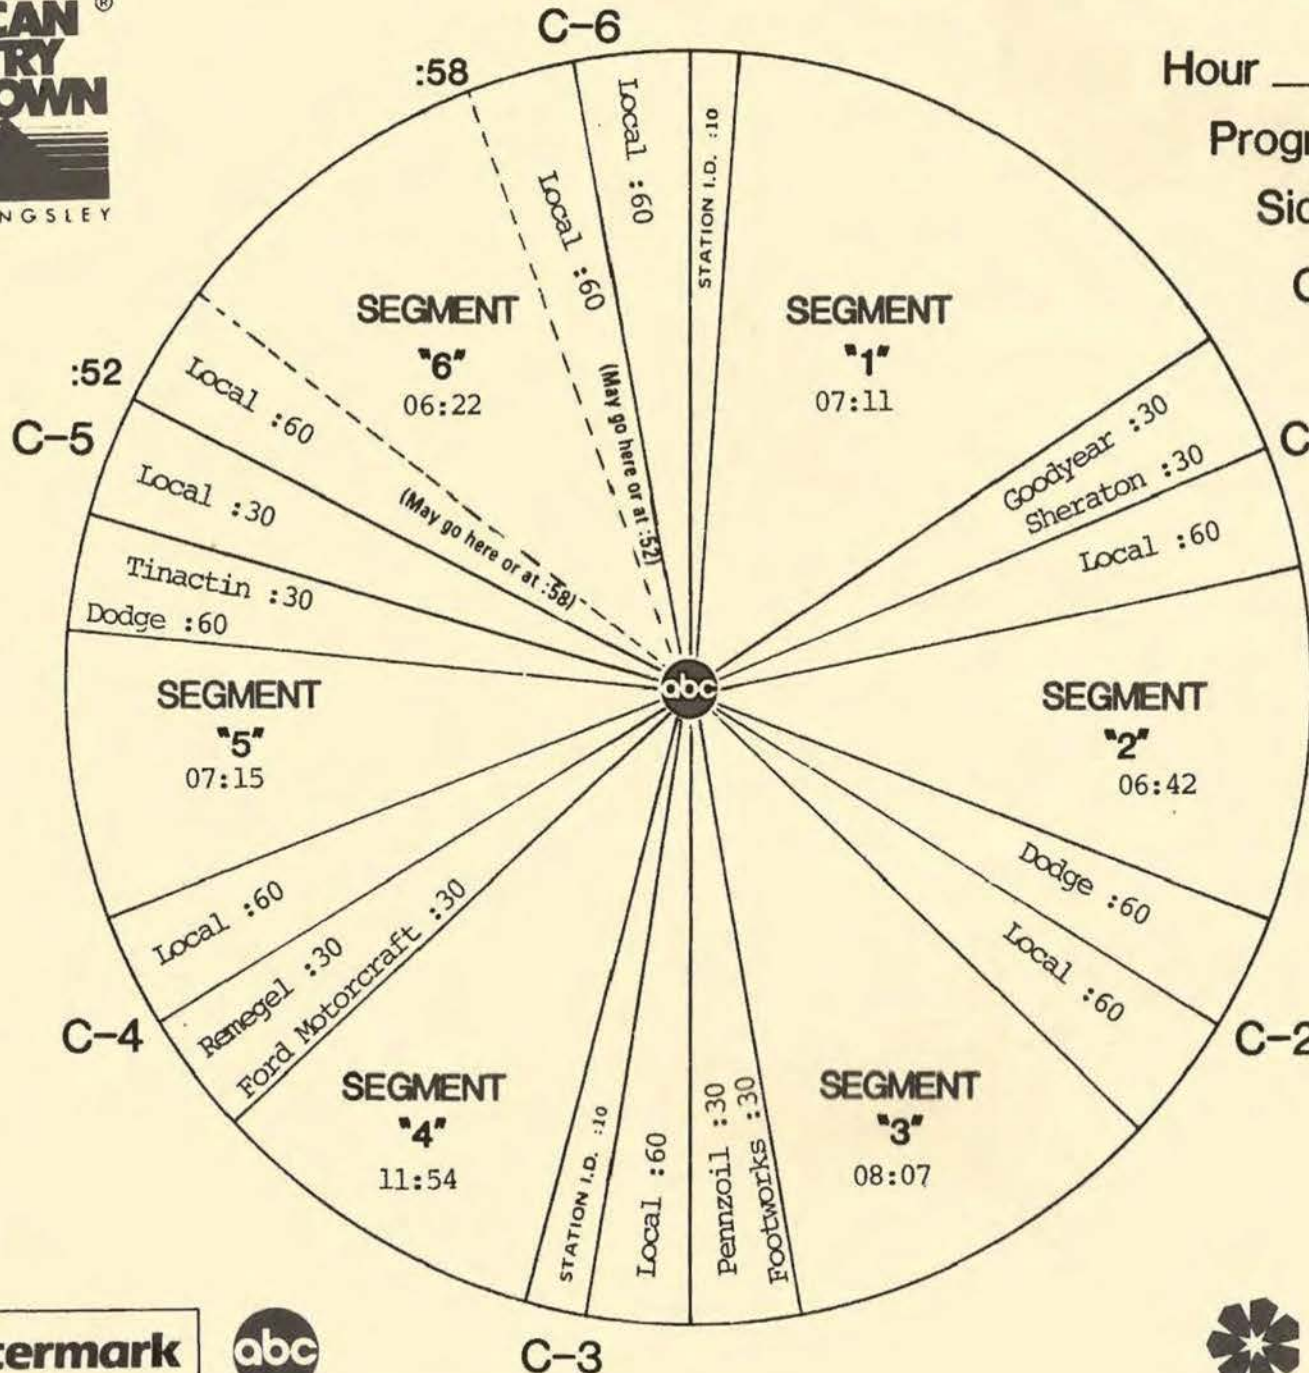

# FORMAT AND COMMERCIAL CLOCK

Hour I

Program 862-9

Sides 1A and 1B

Chart Date 5/31/86

Local minutes available 6½

Network minutes used 5½

**ABC Watermark**