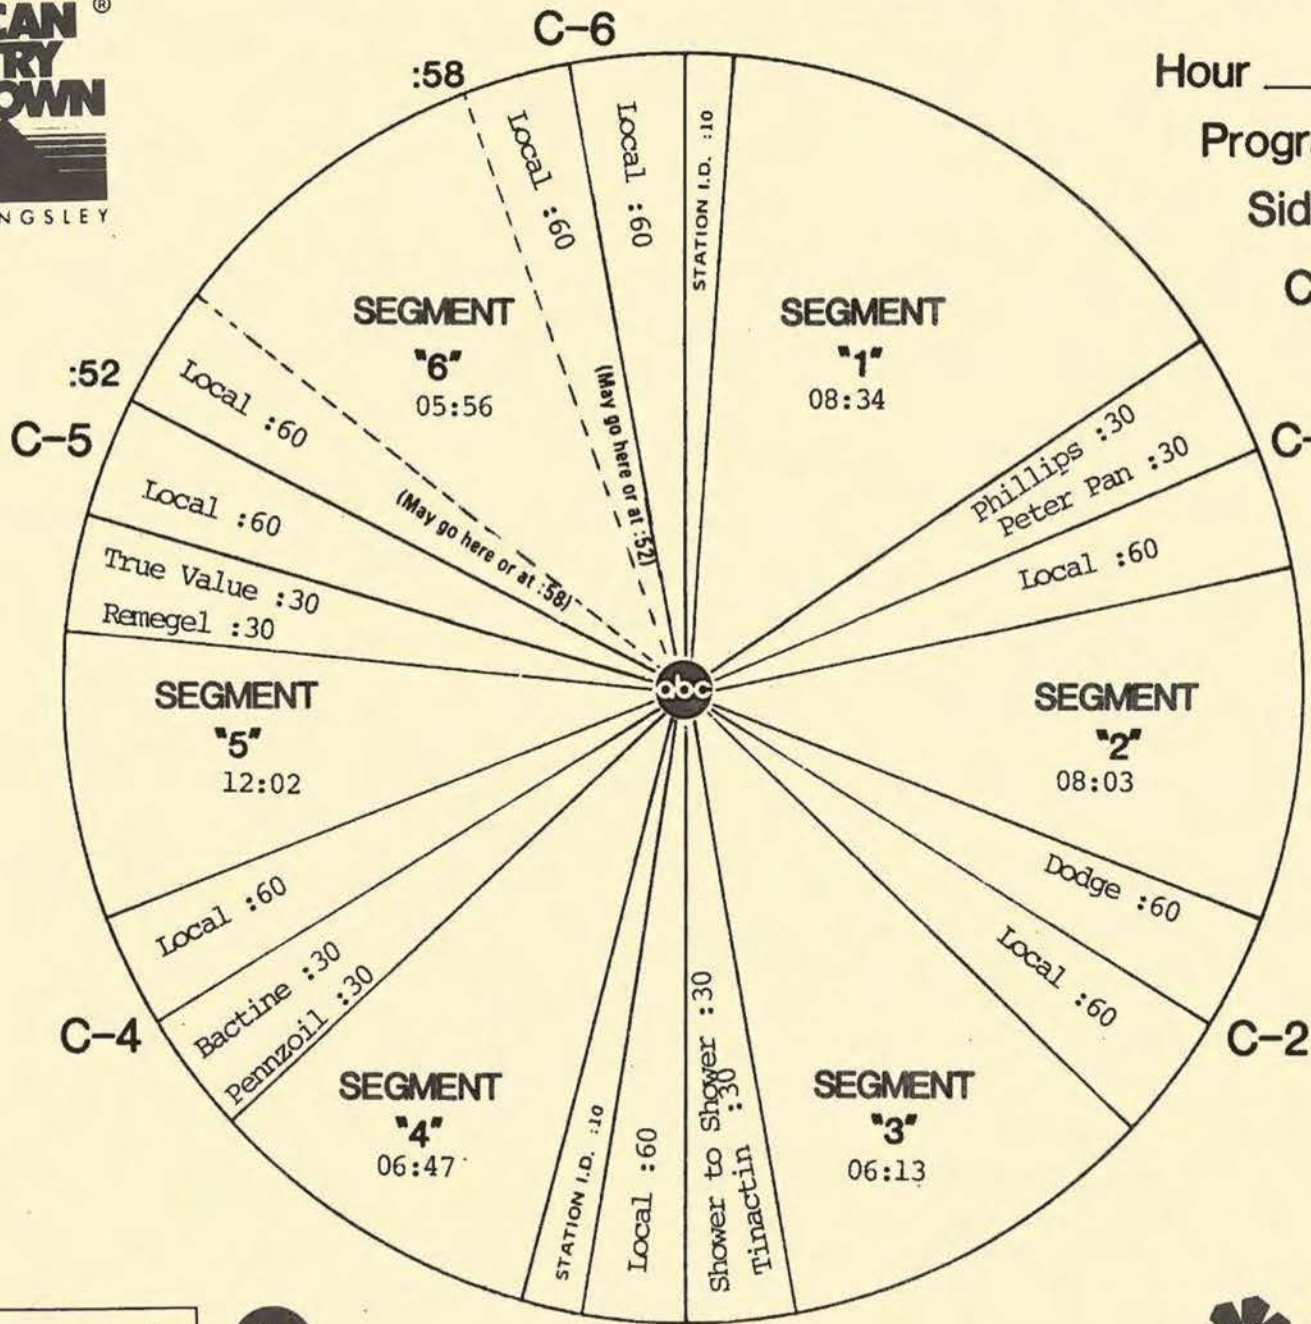

# FORMAT AND COMMERCIAL CLOCK

Hour III

Program 862-9

Sides 3A and 3B

Chart Date 5/31/86

Local minutes available 7

Network minutes used 5

ABC Watermark

## TOPICAL PROMOS

ACC PROMOS FOR SHOW # 862-9 ARE LOCATED AT THE END OF 4B

DO NOT USE AFTER 06/01/86

1) FOUR WITH A SHOT AT TOP (:27)

Hi, this is Bob Kingsley with American Country Countdown. Out of the top four songs on Billboard's Country Chart last week, Reba McEntire's "WHOEVER'S IN NEW ENGLAND" had the most momentum. Kenny Rogers had moved into the top spot. Tanya Tucker had stalled at #3 while Ronnie Milsap had crept up to #4. But, Reba jumped up two notches to #2 and may have enough steam to take top honors this week. Find out if she makes it on American Country Countdown.