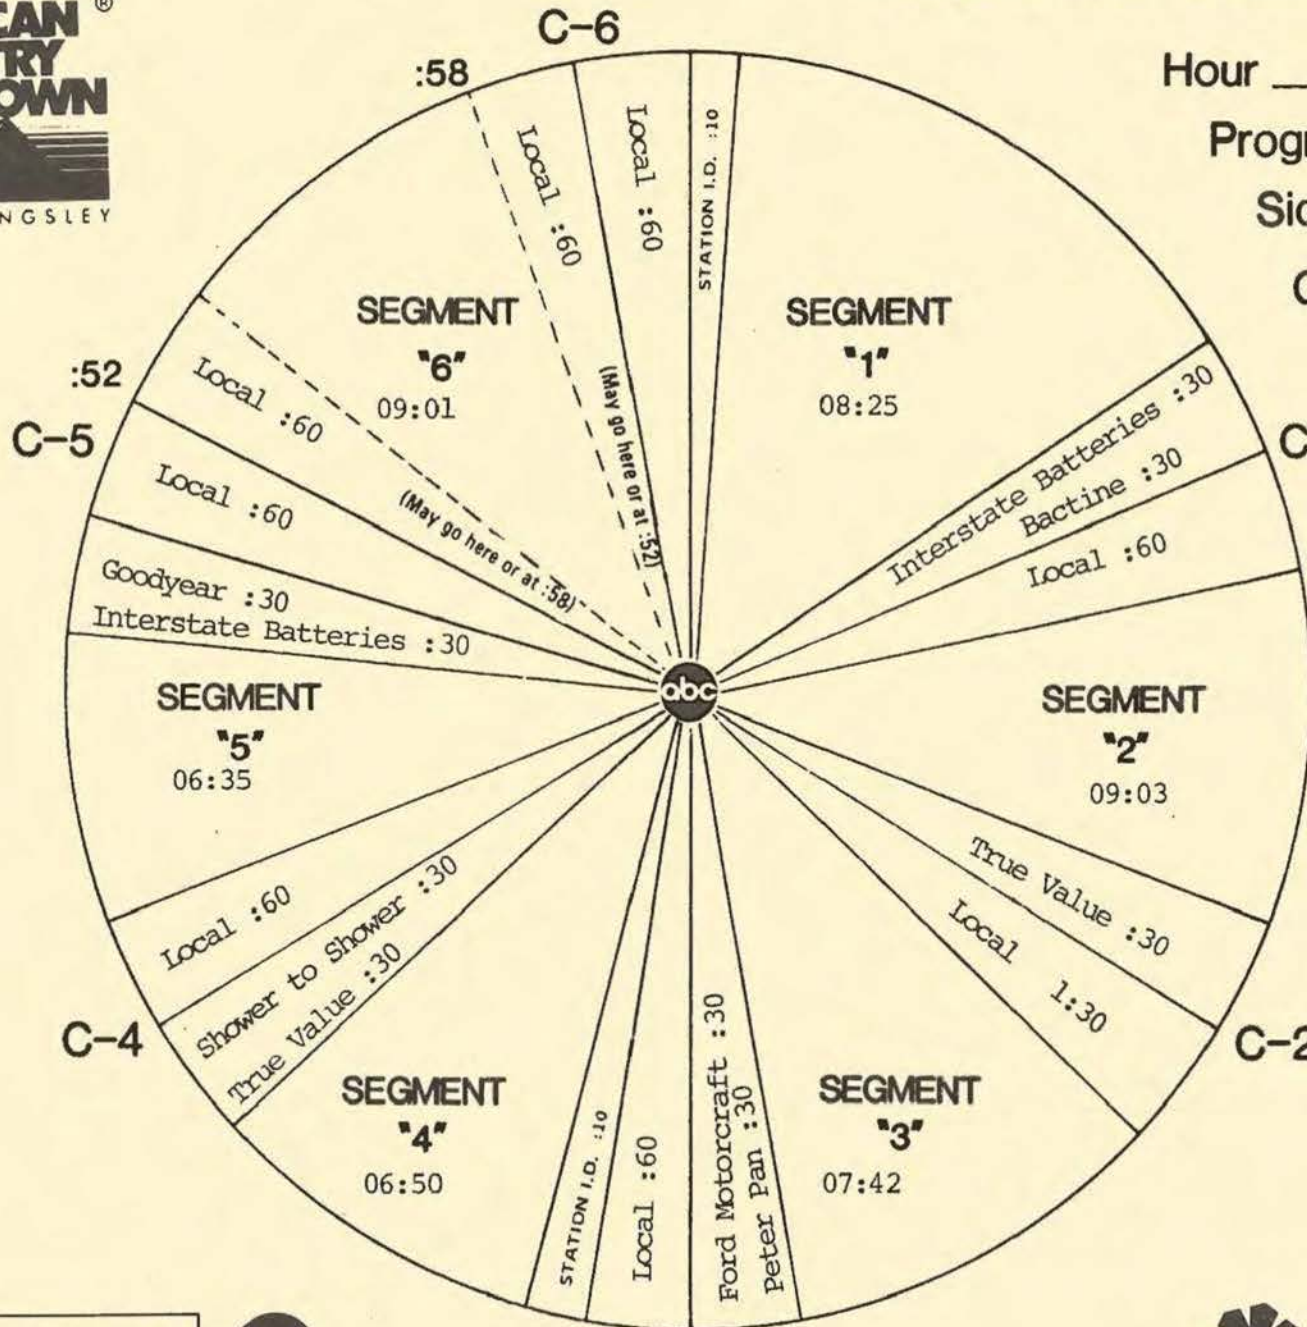

# FORMAT AND COMMERCIAL CLOCK

Hour IV

Program 862-9

Sides 4A and 4B

Chart Date 5/31/86

Local minutes available 7½

Network minutes used 4½

**ABC Watermark**