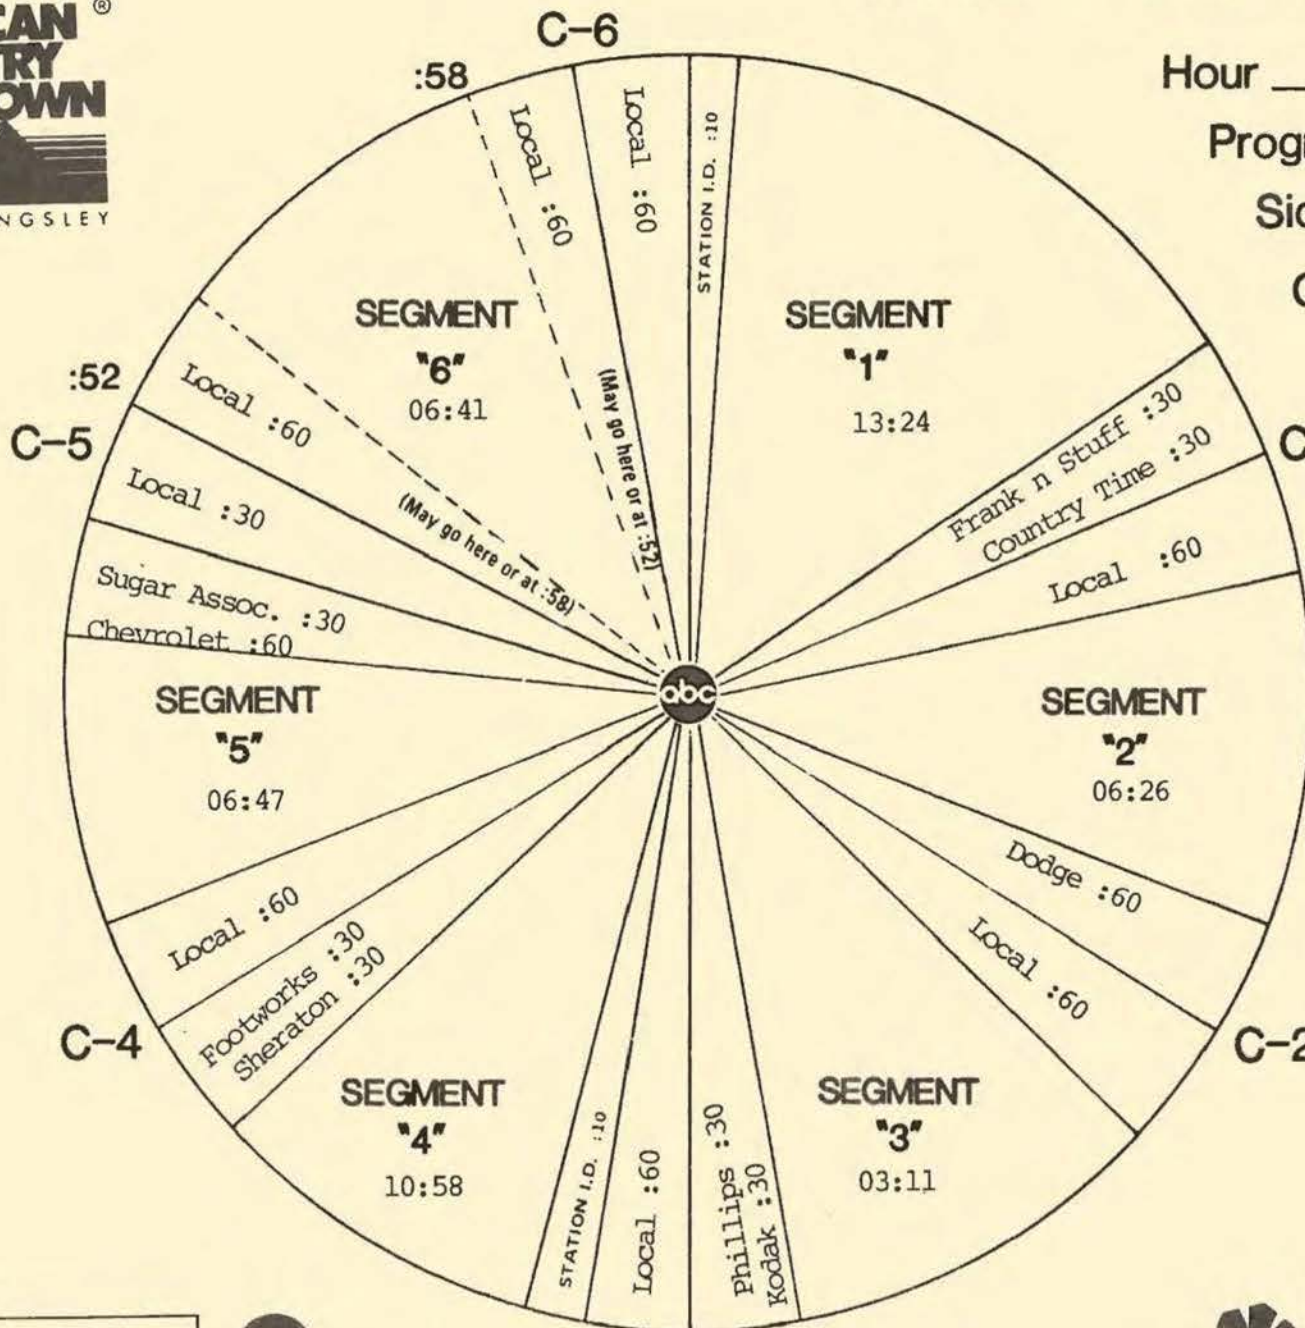

Hour III
Program 863-3
Sides 3A and 3B
Chart Date 7/19/86