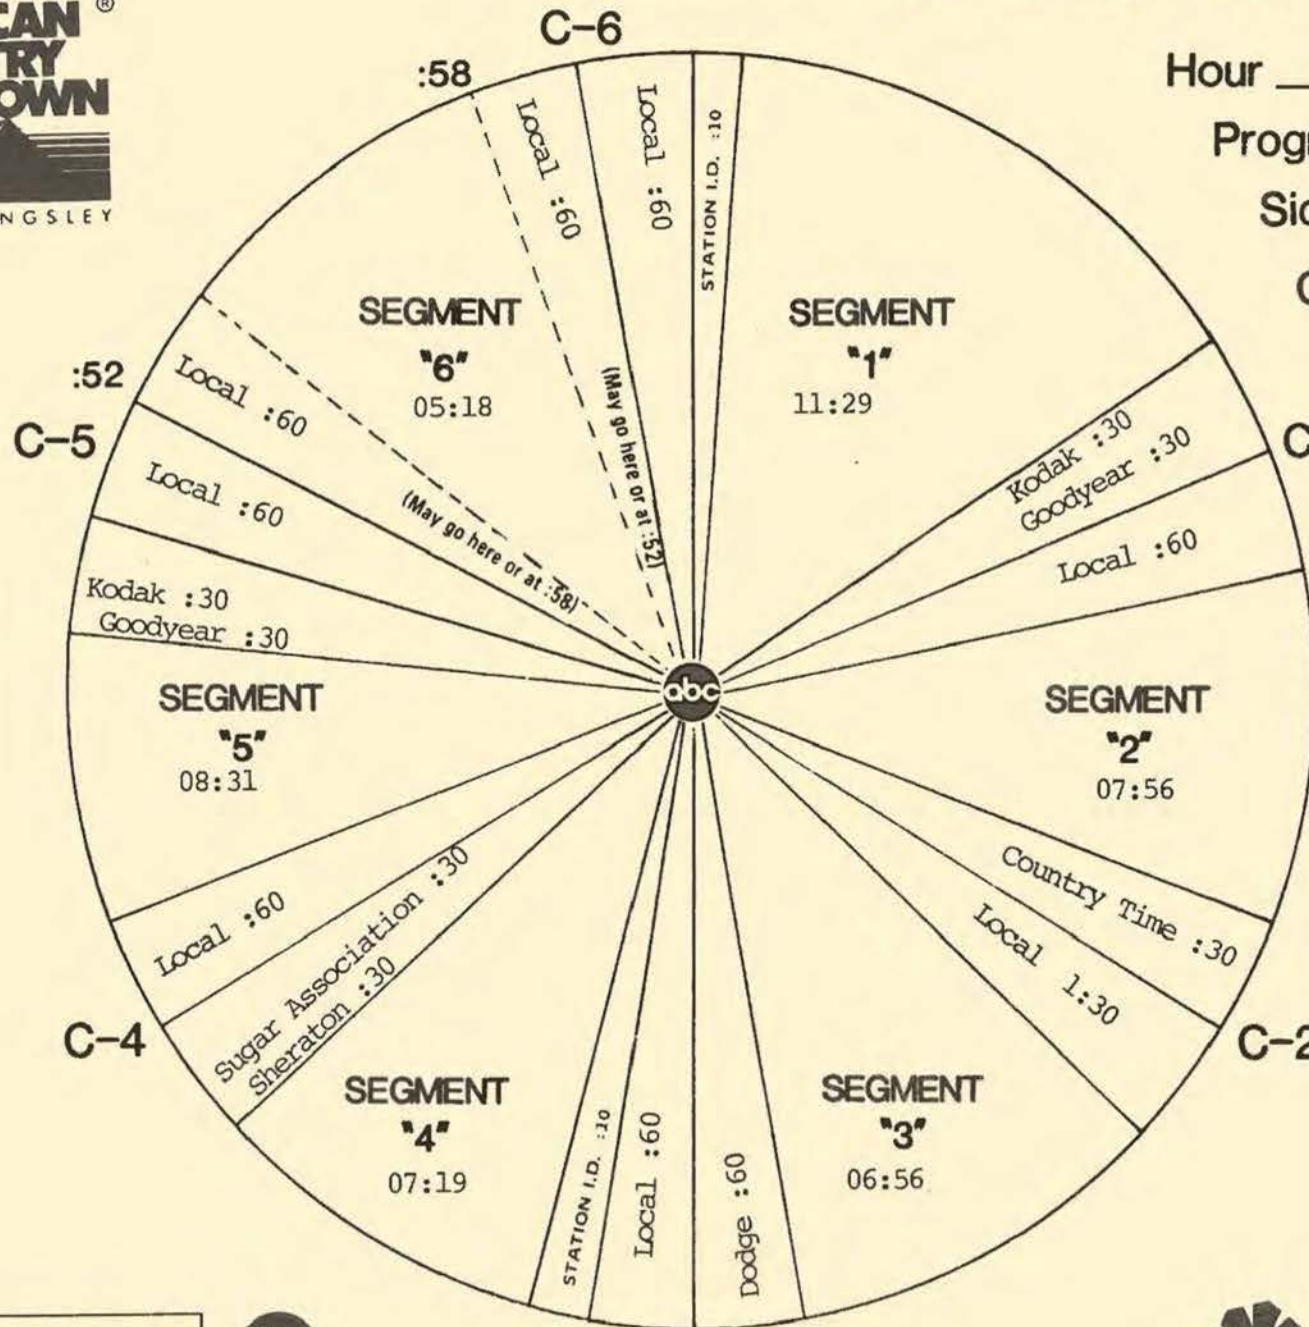

FORMAT AND COMMERCIAL CLOCK

Hour I

Program 863-3

Sides 1A and 1B

Chart Date 7/19/86

Local minutes available 7½

Network minutes used 4½

ABC Watermark

C-3

ABC Entertainment Radio Network