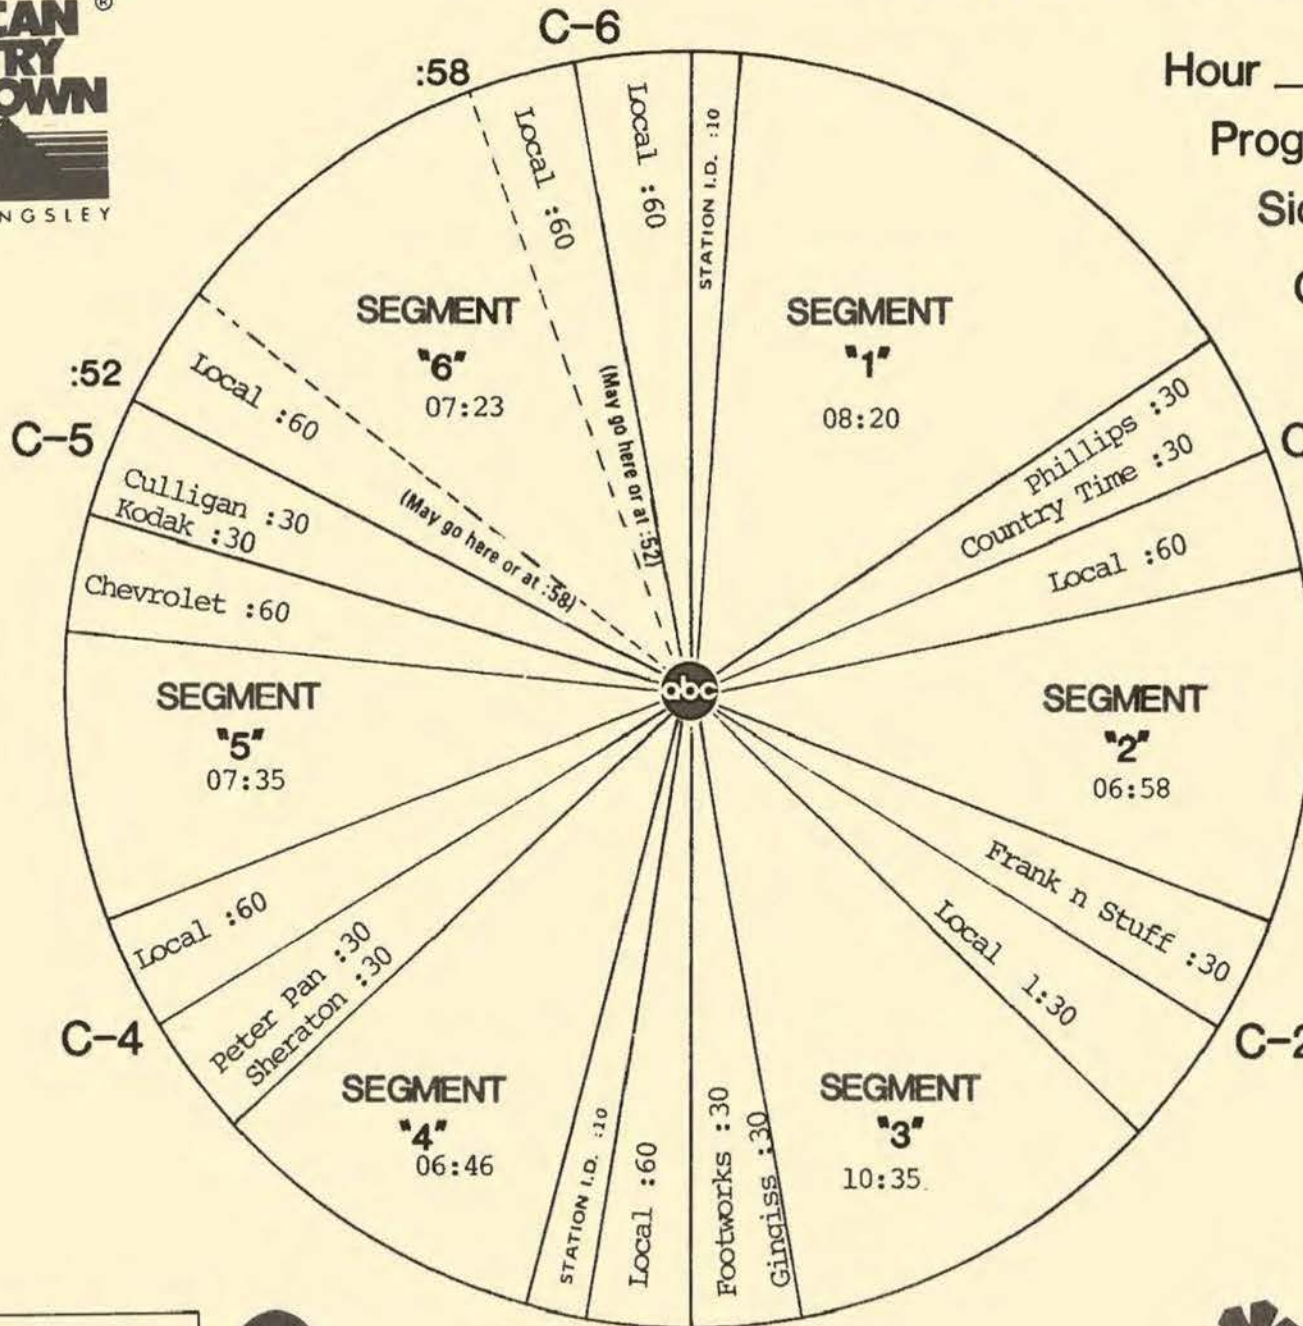

FORMAT AND COMMERCIAL CLOCK

Hour II

Program 863-3

Sides 2A and 2B

Chart Date 7/19/86

Local minutes available 6½

Network minutes used 5½

ABC Watermark

4) OLDEST & NEWEST CHARTERS (:27)

Hi, I'm Bob Kingsley on American Country Countdown. On the survey last week the artists with the oldest chart history were George Jones who scored his first chart record in 1955...and Carl Perkins who made his first appearance in 1956. Now, the freshest chart histories belonged to the Girls Next Door...and Michael Johnson who scored their first chart records just this year. Find out how all your favorite veterans and newcomers are doing this week on American Country Countdown!