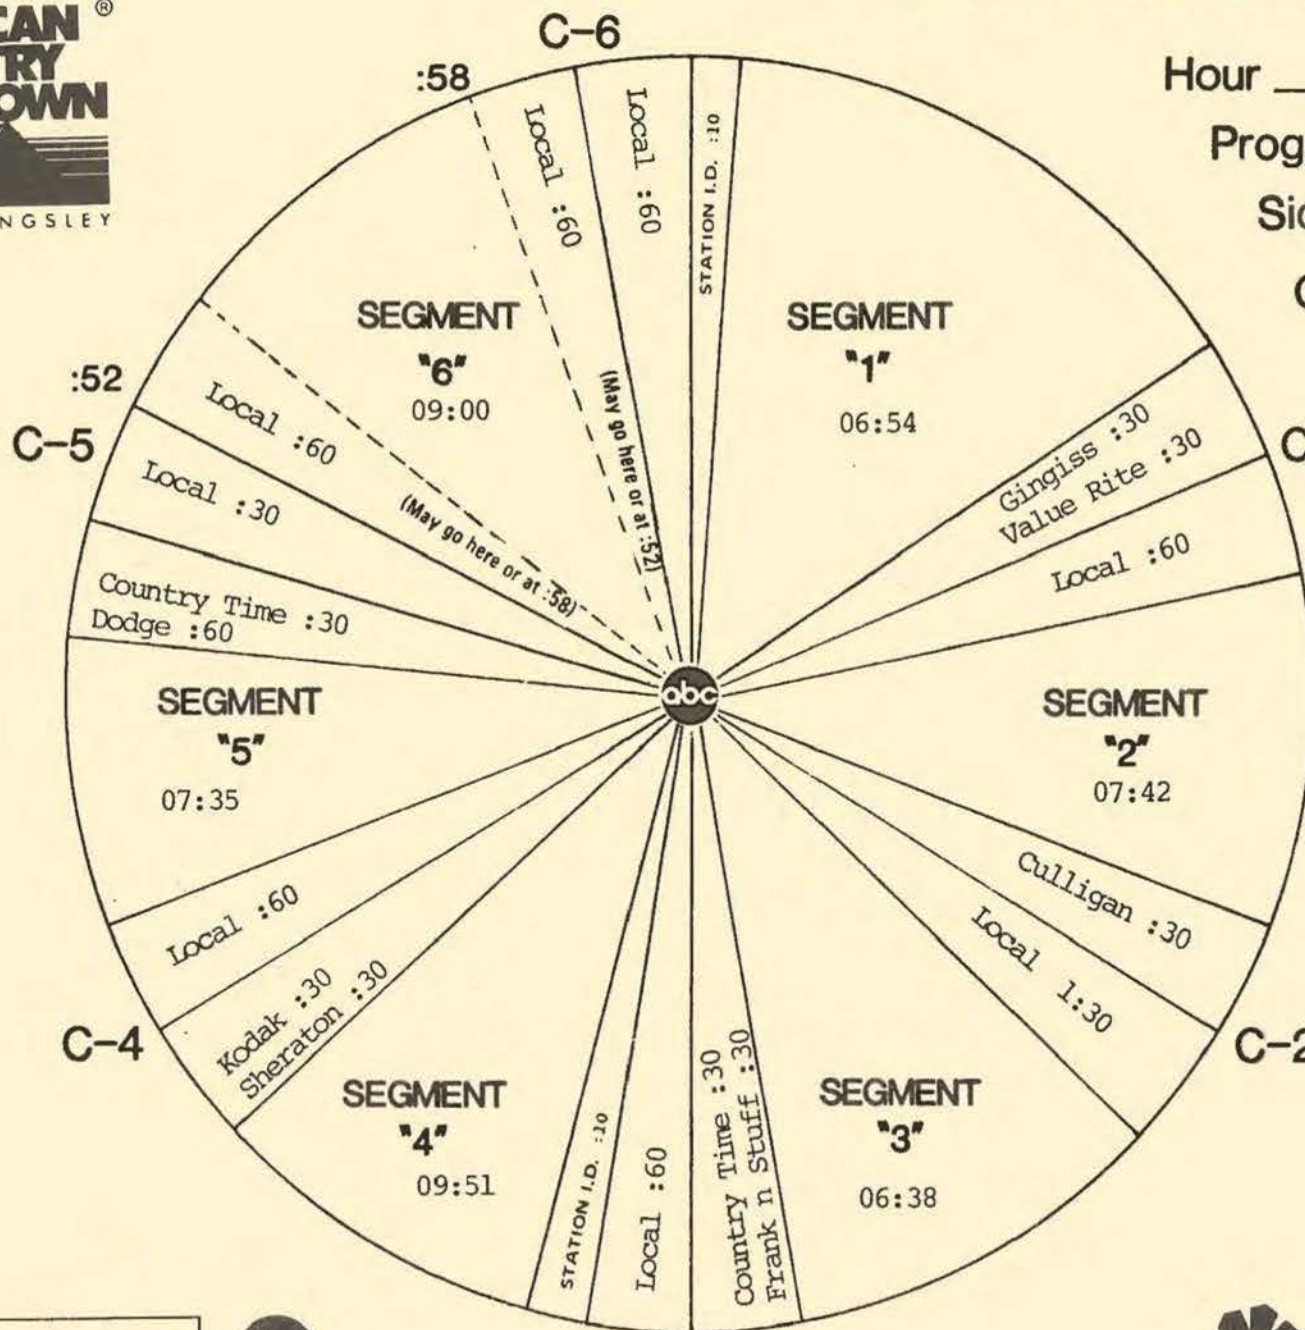

FORMAT AND COMMERCIAL CLOCK

Hour IV

Program 863-3

Sides 4A and 4B

Chart Date 7/19/86

Local minutes available 7

Network minutes used 5

ABC Watermark

4) OLDEST & NEWEST CHARTERS (:27)

Hi, I'm Bob Kingsley on American Country Countdown. On the survey last week the artists with the oldest chart history were George Jones who scored his first chart record in 1955...and Carl Perkins who made his first appearance in 1956. Now, the freshest chart histories belonged to the Girls Next Door...and Michael Johnson who scored their first chart records just this year. Find out how all your favorite veterans and newcomers are doing this week on American Country Countdown!