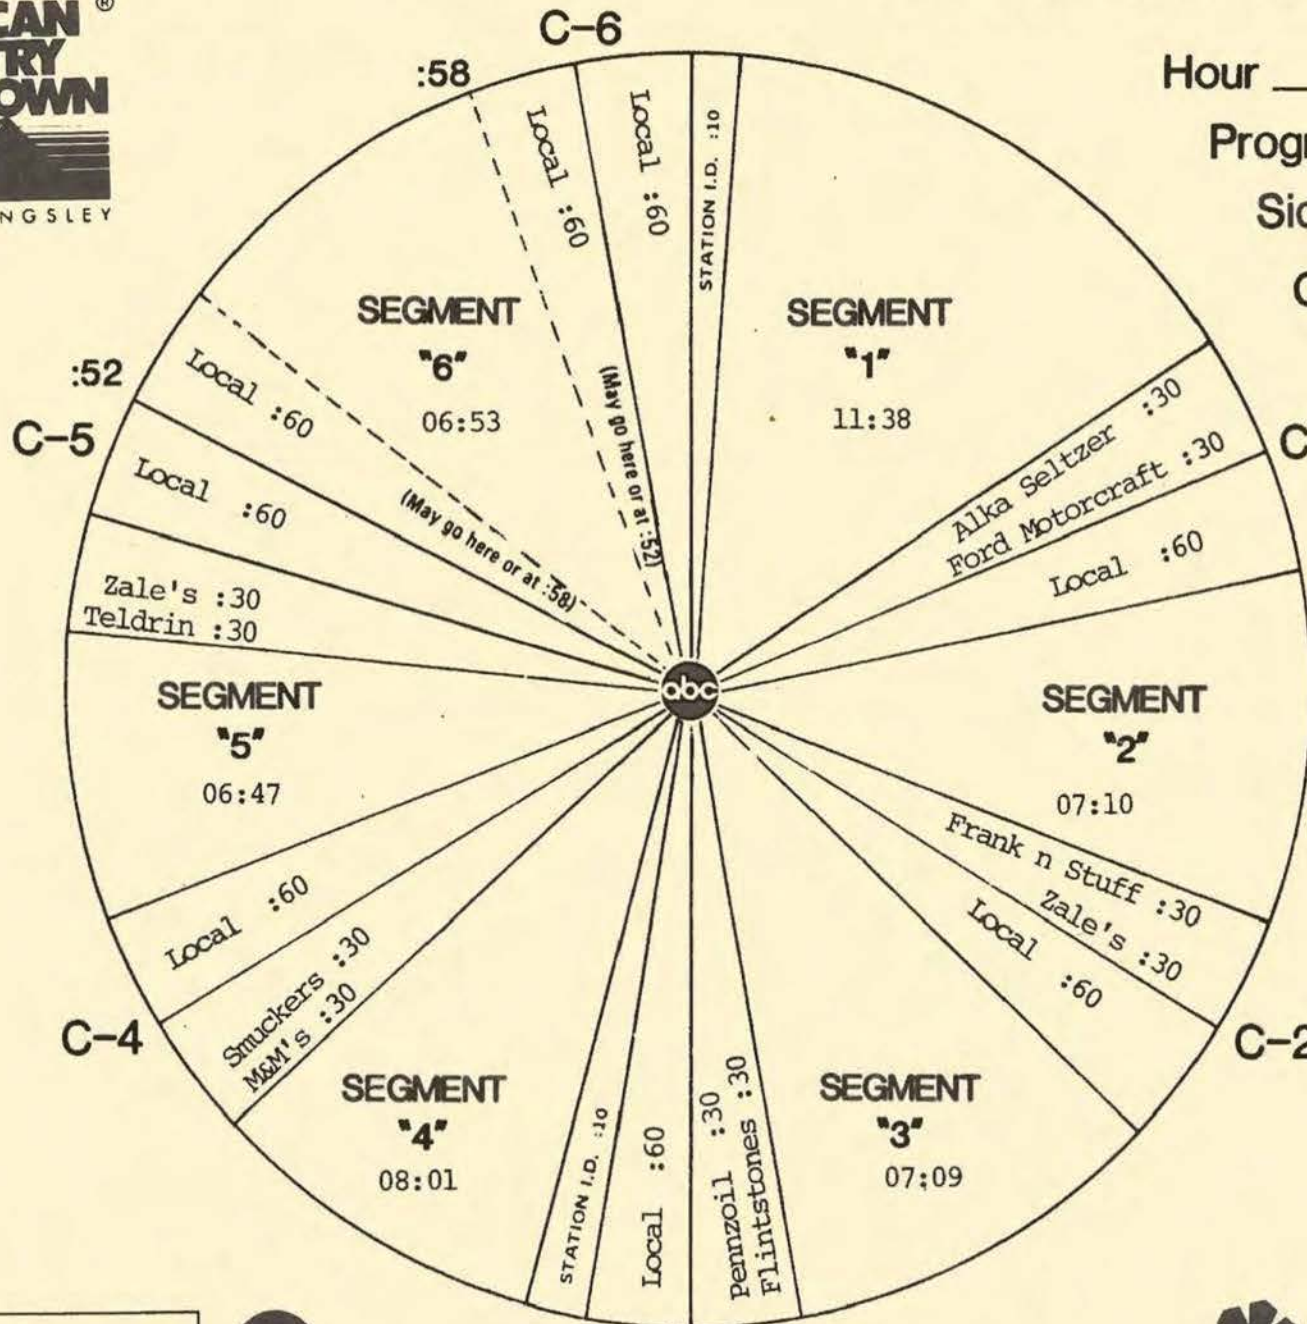

FORMAT AND COMMERCIAL CLOCK

Hour I

Program 863-12

Sides 1A and 1B

Chart Date 9/20/86

Local minutes available 7

Network minutes used 5

ABC Watermark