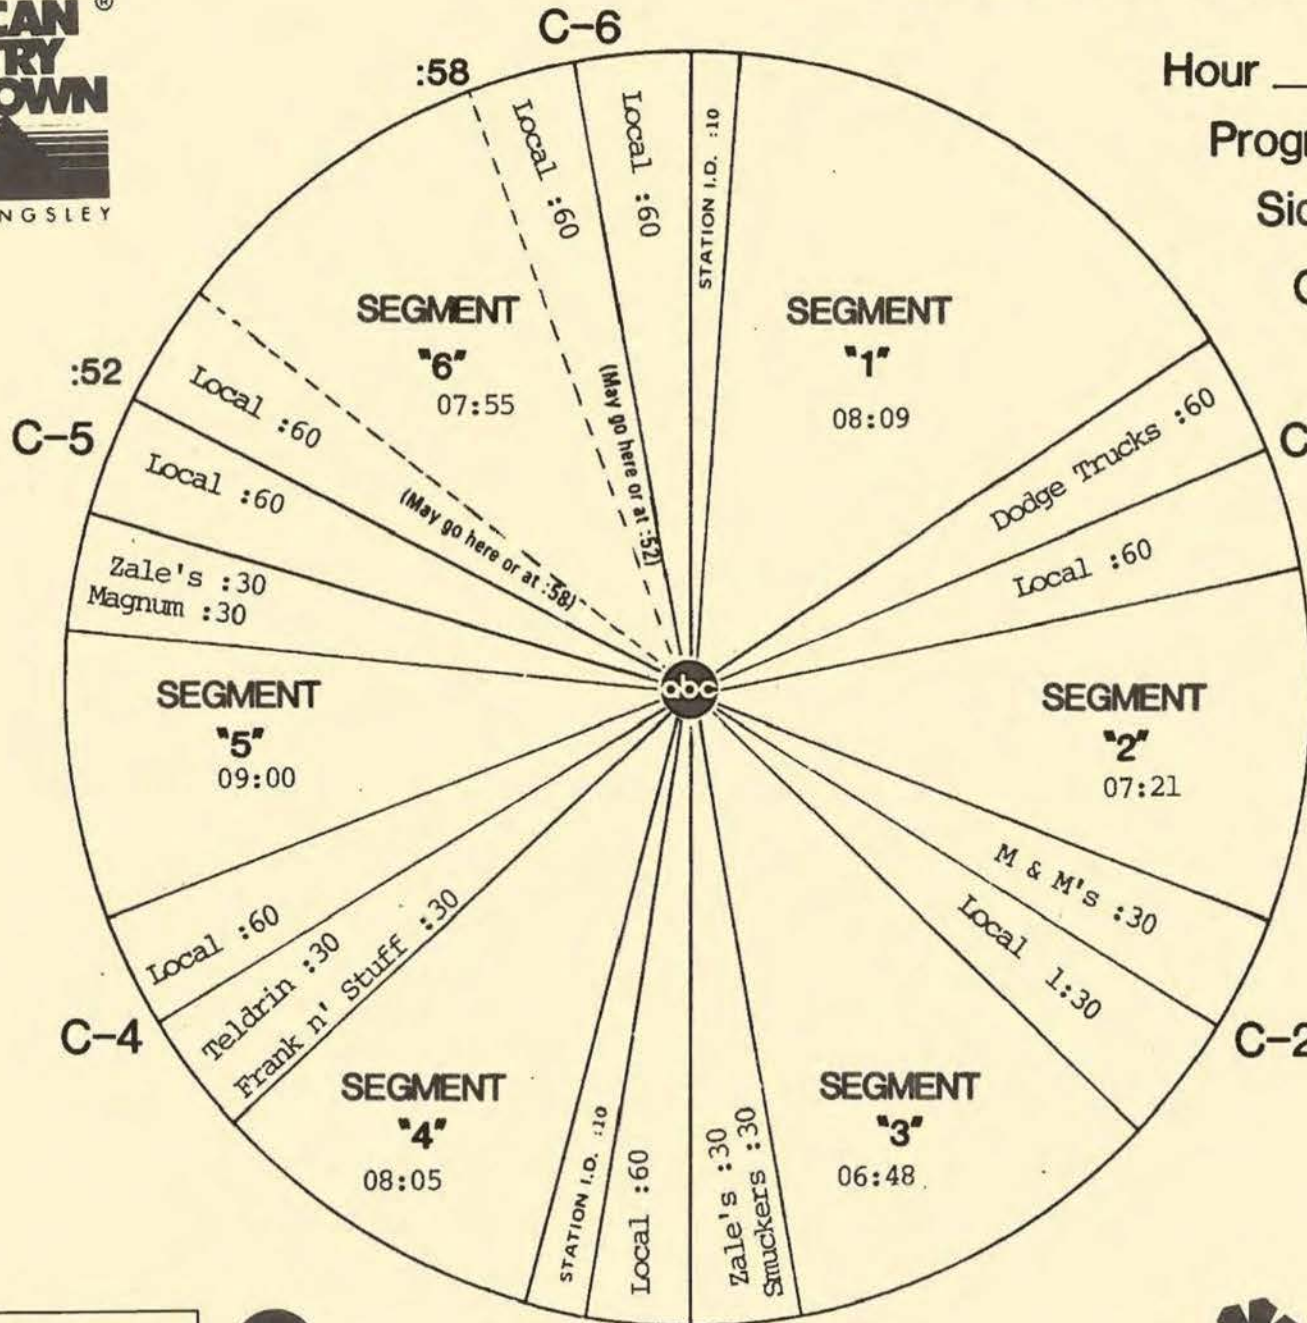

FORMAT AND COMMERCIAL CLOCK

Hour III

Program 863-12

Sides 3A and 3B

Chart Date 9/20/86

Local minutes available 7½

Network minutes used 4½

ABC Watermark