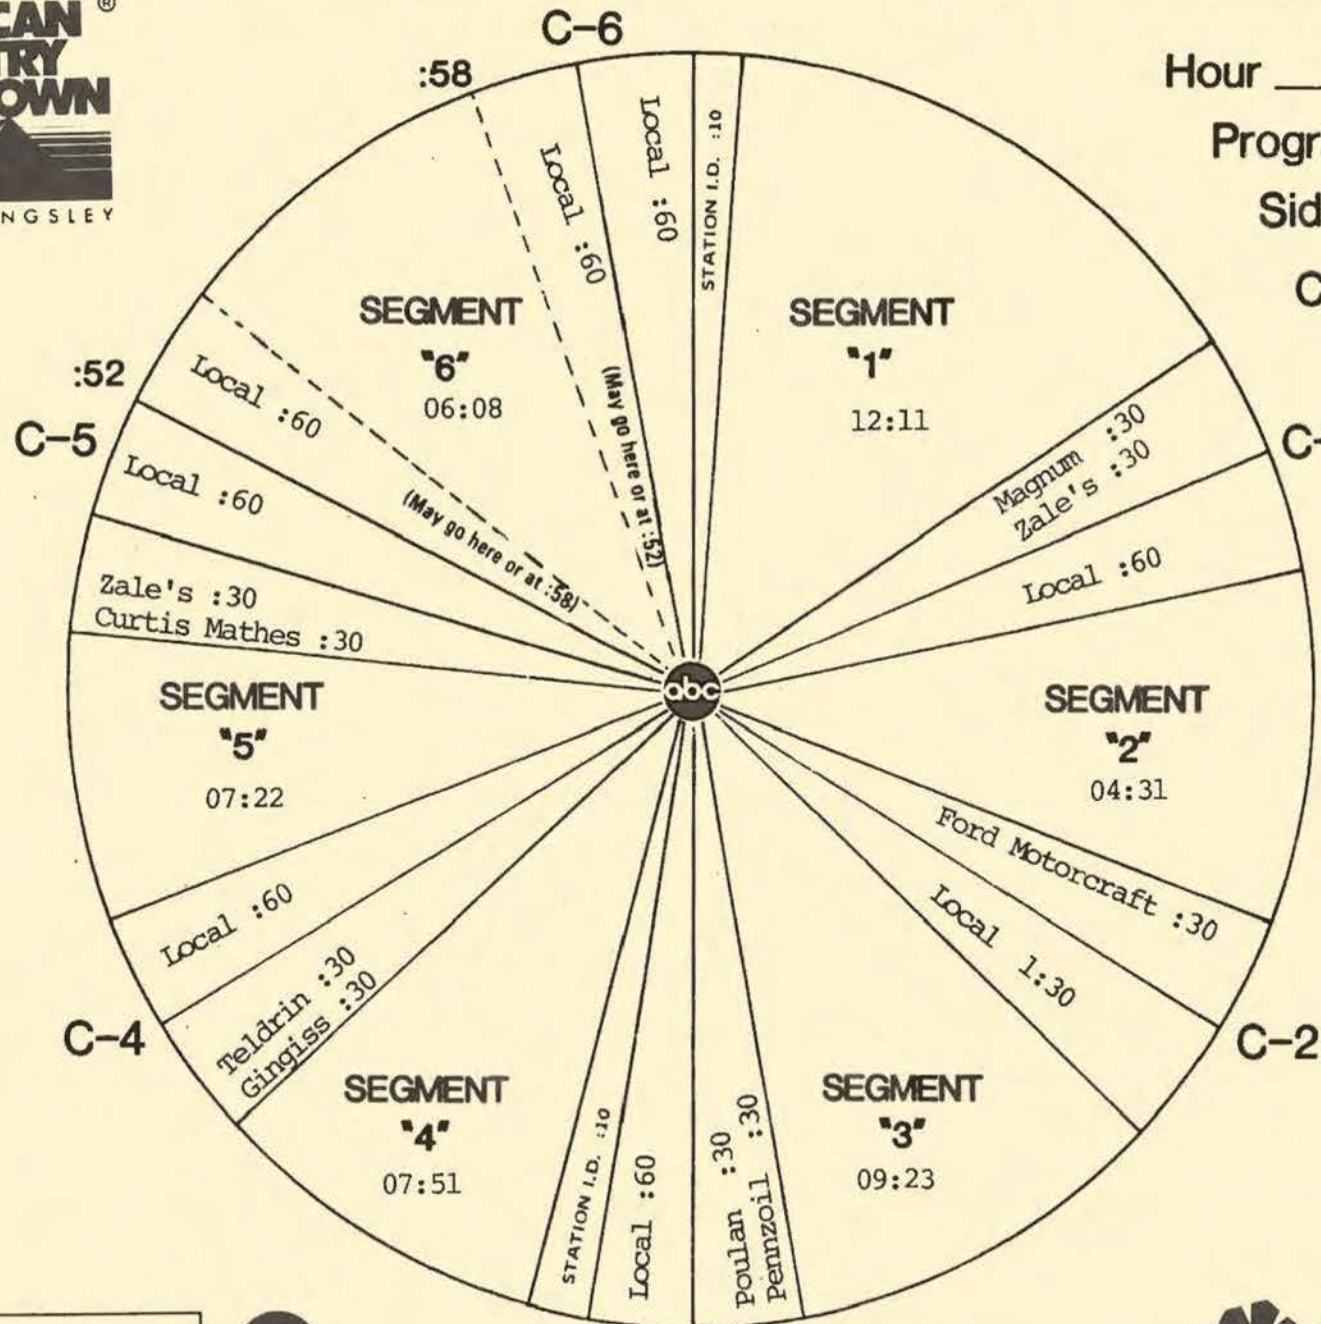

Hour   II
Program   863-12
Sides   2A   and   2B
Chart Date   9/20/86