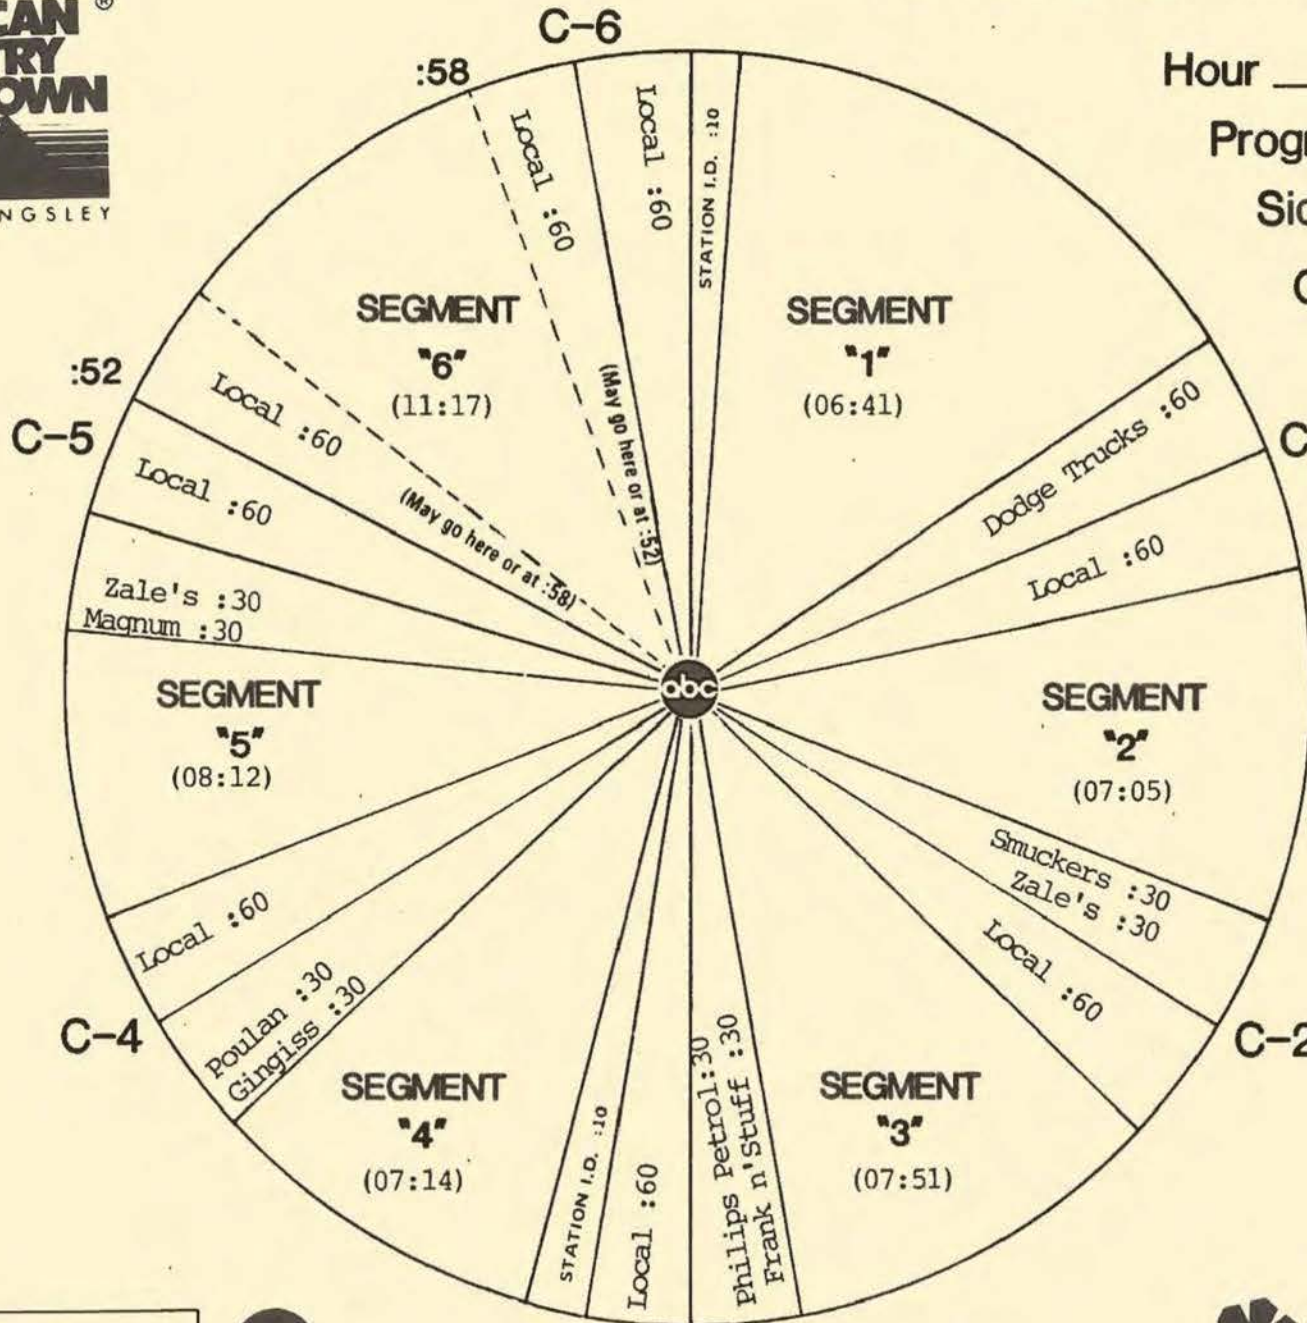

FORMAT AND COMMERCIAL CLOCK

Hour IV

Program 863-12

Sides 4A and 4B

Chart Date 9/20/86

Local minutes available 7

Network minutes used 5

ABC Watermark