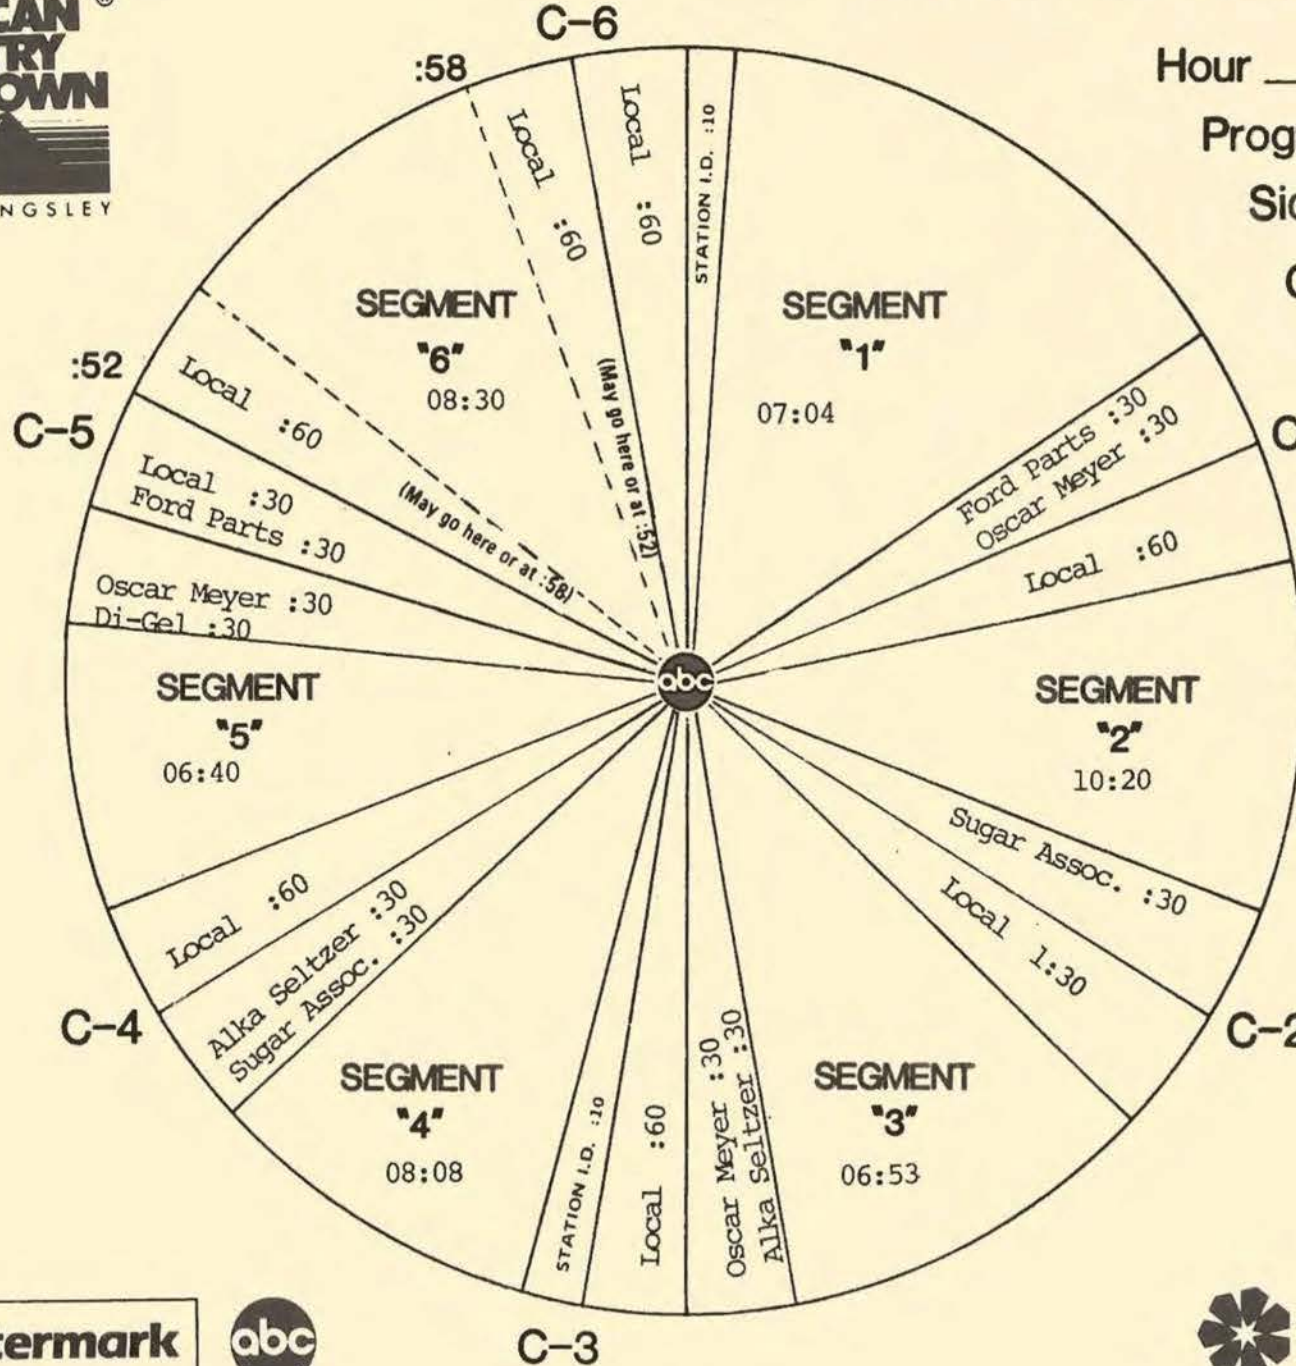

SCHEDULED START TIME	ACTUAL TIME	ELEMENT	RUNNING TIME
30:27		LOGO: AMERICAN COUNTRY COUNTDOWN  #5 STARTING OVER AGAIN (B) Steve Wariner  SINKING OF THE RUBIN JAMES (B) Johnny Horton	08:08
		LOGO: MY KIND OF COUNTRY, MY KIND OF MUSIC	
38:35		NETWORK SPOT: Sugar/Alka Seltzer (OUT CUE) Voice out cold with... "...follow label directions."	30/30
39:35		LOCAL INSERT:	:60
40:35		LOGO: AMERICAN COUNTRY COUNTDOWN  #4 THAT ROCK WON'T ROLL Restless Heart  #3 DIGGIN' UP BONES (B) Randy Travis	06:40
		LOGO: MY KIND OF COUNTRY, MY KIND OF MUSIC	
47:15		NETWORK SPOT: Di-Gel/Oscar Meyer/Ford Parts (OUT CUE) Voice out cold with... "...deserve quality care."	30/30 :30
48:45		LOCAL INSERT:	:30
49:15		LOGO: AMERICAN COUNTRY COUNTDOWN  #2 TOO MANY TIMES (A) Earl Thomas Conley & Anita Pointer  #1 IT'LL BE ME (B) Exile  CLOSING: "AMERICAN COUNTRY COUNTDOWN HAS BEEN BROUGHT TO YOU IN PART BY RAM TOUGH DODGE TRUCKS...AT DODGE, WE DON'T JUST TALK TOUGH, WE PROVE IT"	08:30
56:58		THEME UP AND UNDER WITH TALK UNIT <sup>9</sup> 6 ENDING AT: 57:45 THEME TO: 57:50	
57:50		LOCAL INSERT:	2:00
59:50		STATION I. D.:	:10

# FORMAT AND COMMERCIAL CLOCK

Hour IV

Program 864-5

Sides 4A and 4B

Chart Date 11/1/86

**ABC Watermark**

**AMERICAN  
COUNTRY  
COUNTDOWN**

WITH BOB KINGSLEY

**ABC Watermark**  
3575 Cahuenga Blvd. West #555  
Los Angeles, CA 90068  
(818) 980-9490

TOPICAL PROMOS

ACC PROMOS FOR SHOW # 864-5 ARE LOCATED AT THE END OF 4B

DO NOT USE AFTER 11/2/86

1) CRY CAUSES CRYSTAL NO CRYING (:23)

Hi, this is Bob Kingsley with American Country Countdown and last week the song called "CRY", gave Crystal Gayle reason to do anything but cry as it moved up a notch on our survey to become Crystal's 15th number one hit. Now, who'll have the number one song on Billboard's Country Chart this week is the question and you'll find out the answer right here on American Country Countdown!