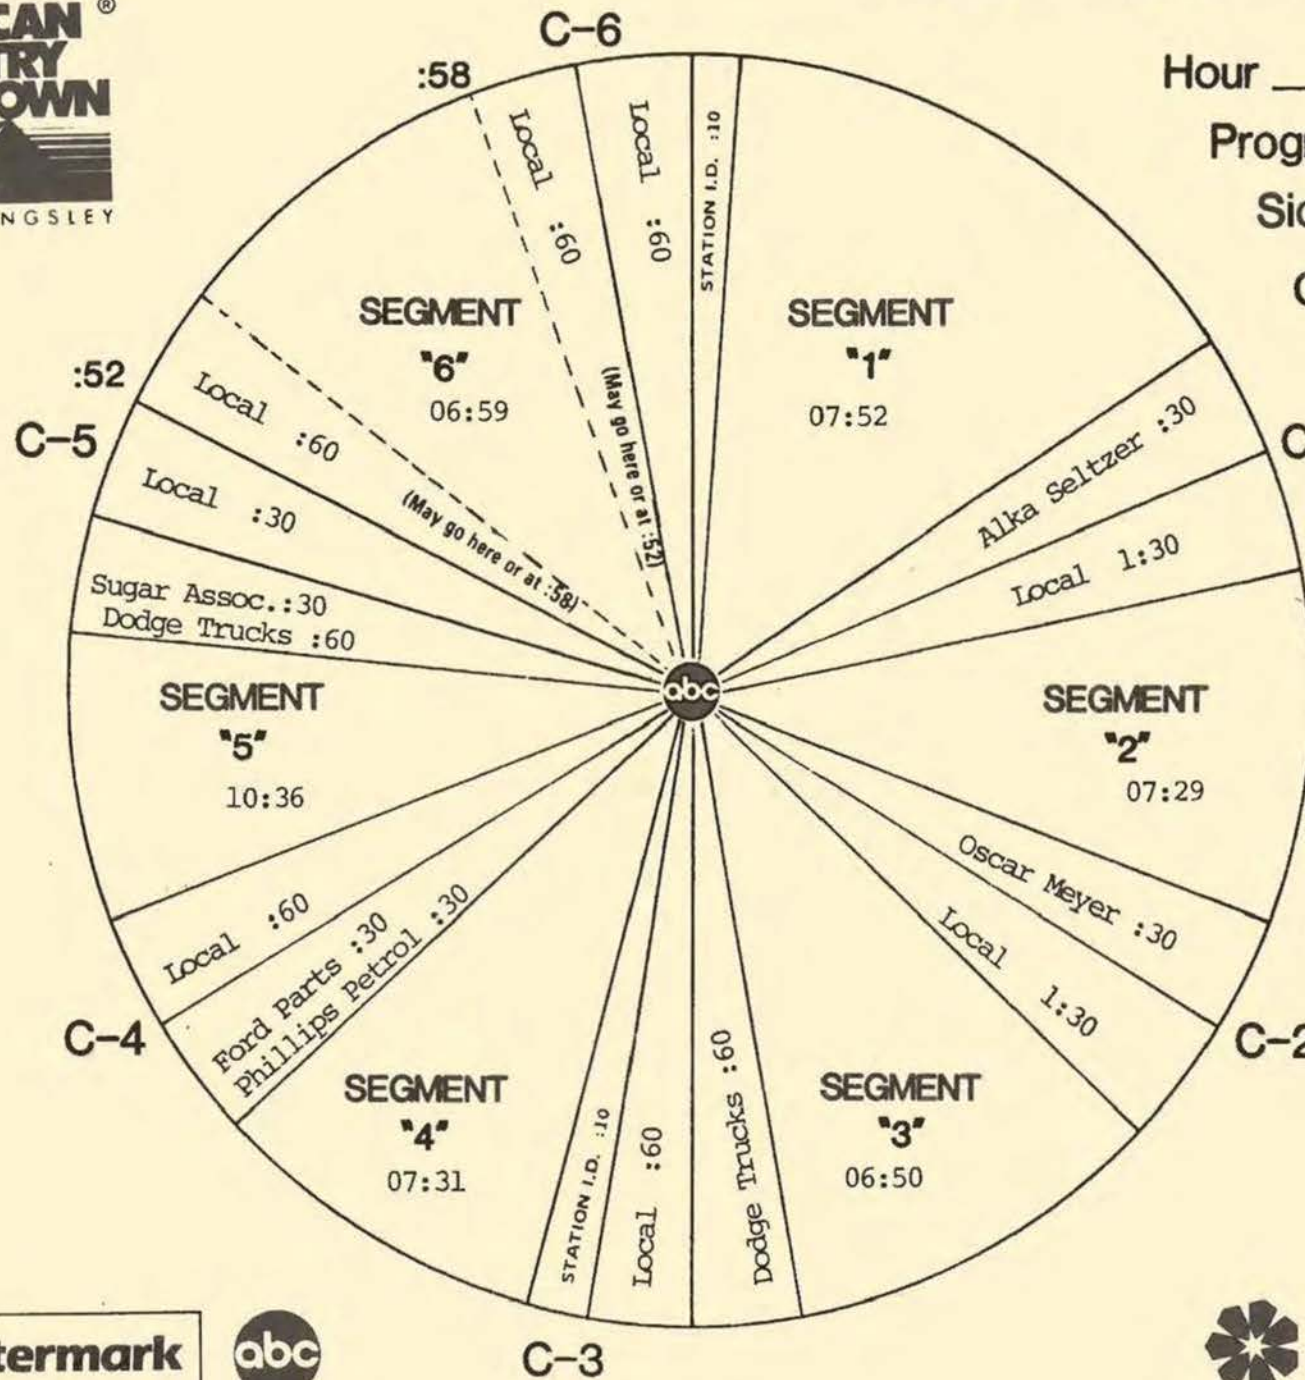

FORMAT AND COMMERCIAL CLOCK

ABC Watermark

ABC Entertainment Radio Network