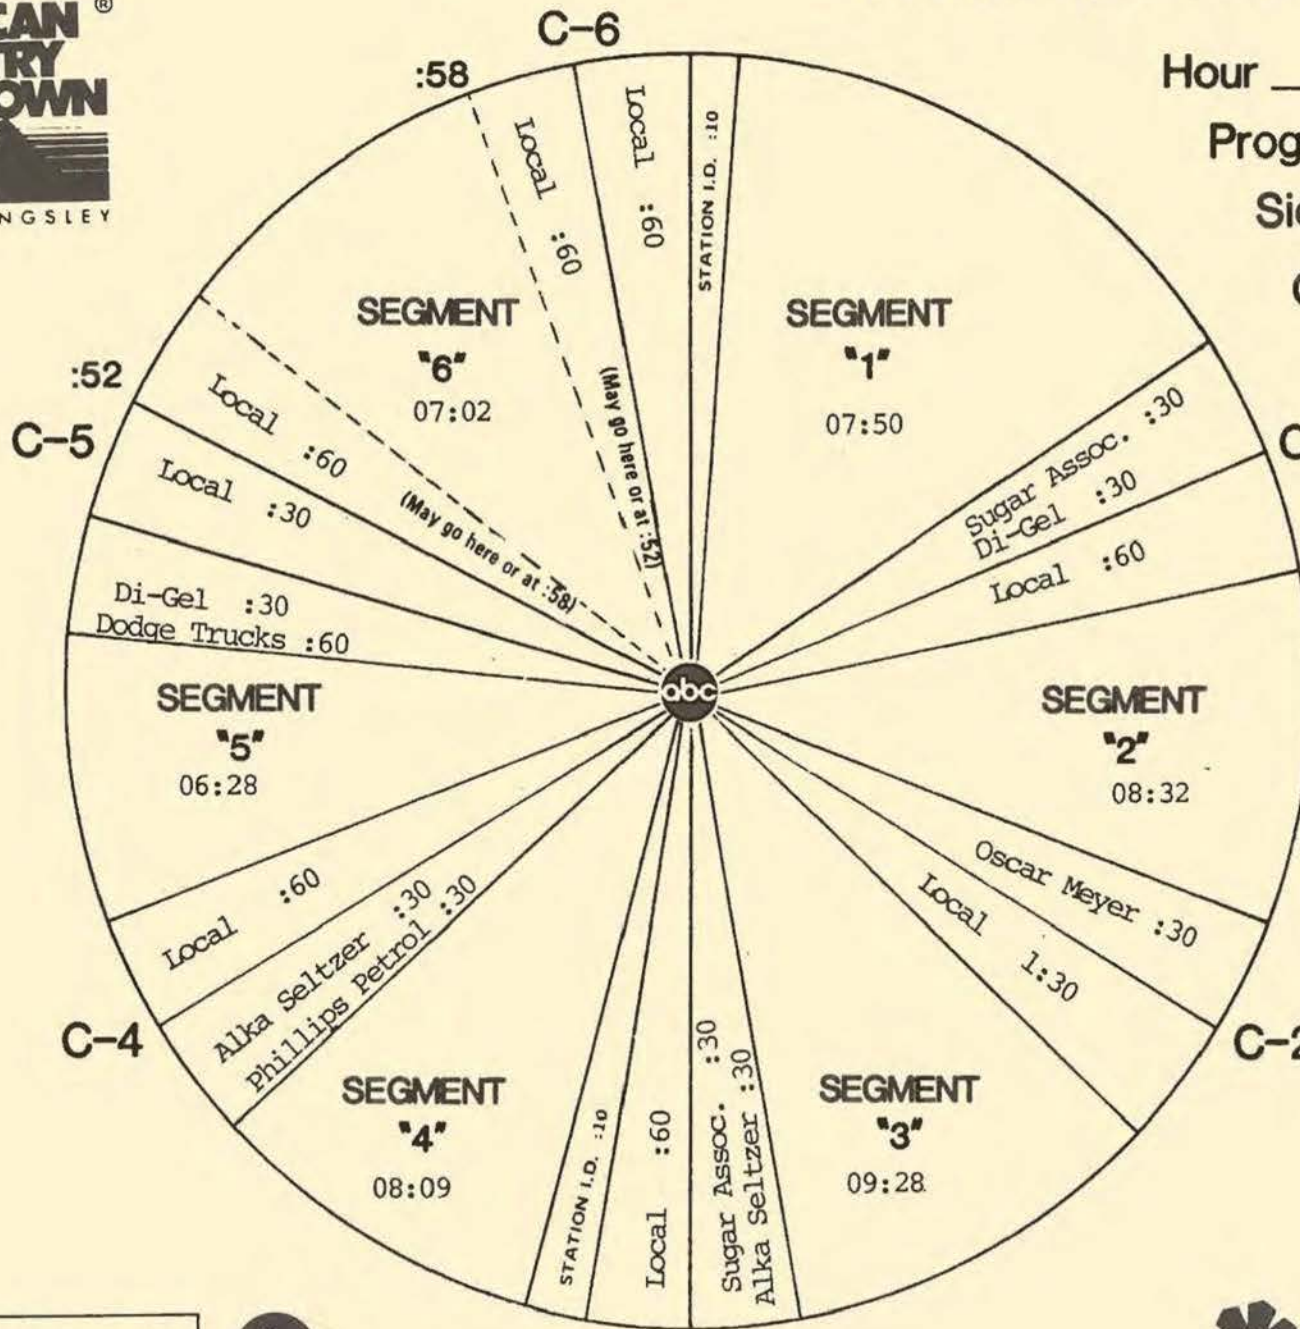

# FORMAT AND COMMERCIAL CLOCK

Hour I

Program 864-5

Sides 1A and 1B

Chart Date 11/1/86

Local minutes available 7

Network minutes used 5

**ABC Watermark**