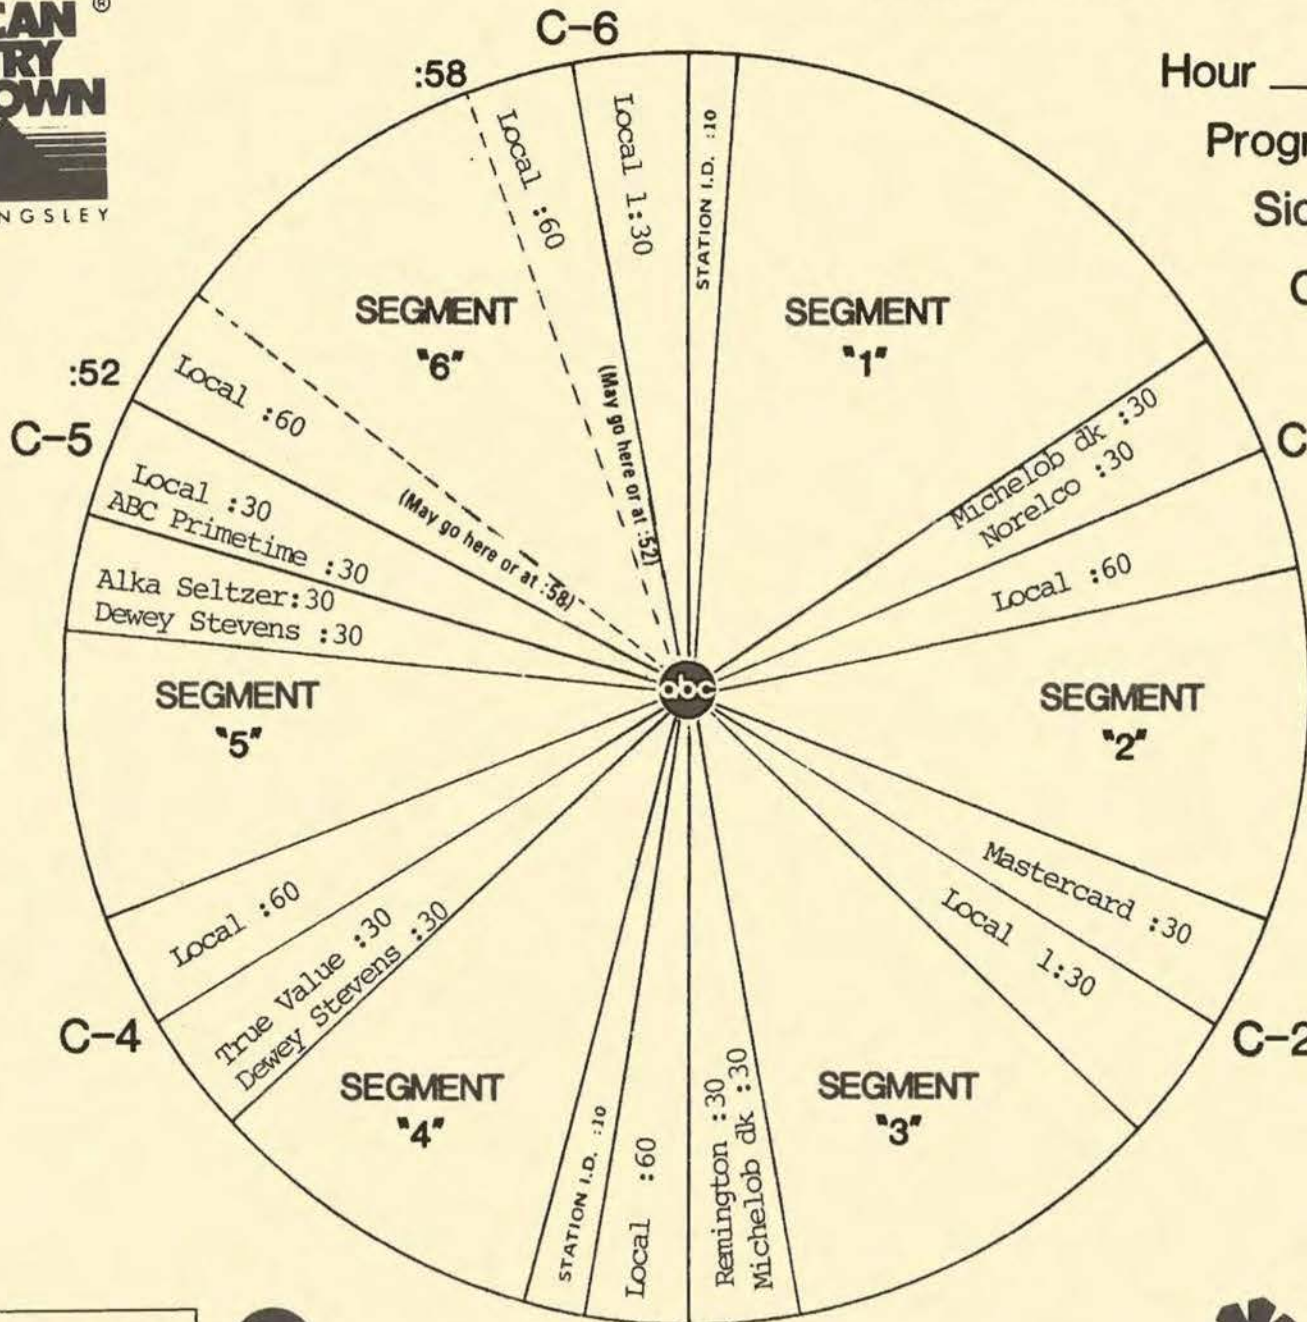

FORMAT AND COMMERCIAL CLOCK

Hour IV

Program 864-11

Sides 4A and 4B

Chart Date 12/13/86

Local minutes available 7

Network minutes used 5½

ABC Watermark

C-3

ABC Entertainment Radio Network

**AMERICAN
COUNTRY
COUNTDOWN**®

WITH BOB KINGSLEY

ABC Watermark

3575 Cahuenga Blvd. West #555
Los Angeles, CA 90068
(818) 980-9490

TOPICAL PROMOS

ACC PROMOS FOR SHOW # 864-11 ARE LOCATED AT THE END OF 4A

DO NOT USE AFTER 12/14/86

1) STRAIT TO THE TOP (:22)

Hi, this is Bob Kingsley with American Country Countdown...and last week George Strait jumped straight from the #3 spot to the top of Billboard Magazine's Country Chart. Now that gives George an amazing 9 number ones in just five short years. Check out all the action of the Top Forty and find out who has that number one song this week on American Country Countdown!