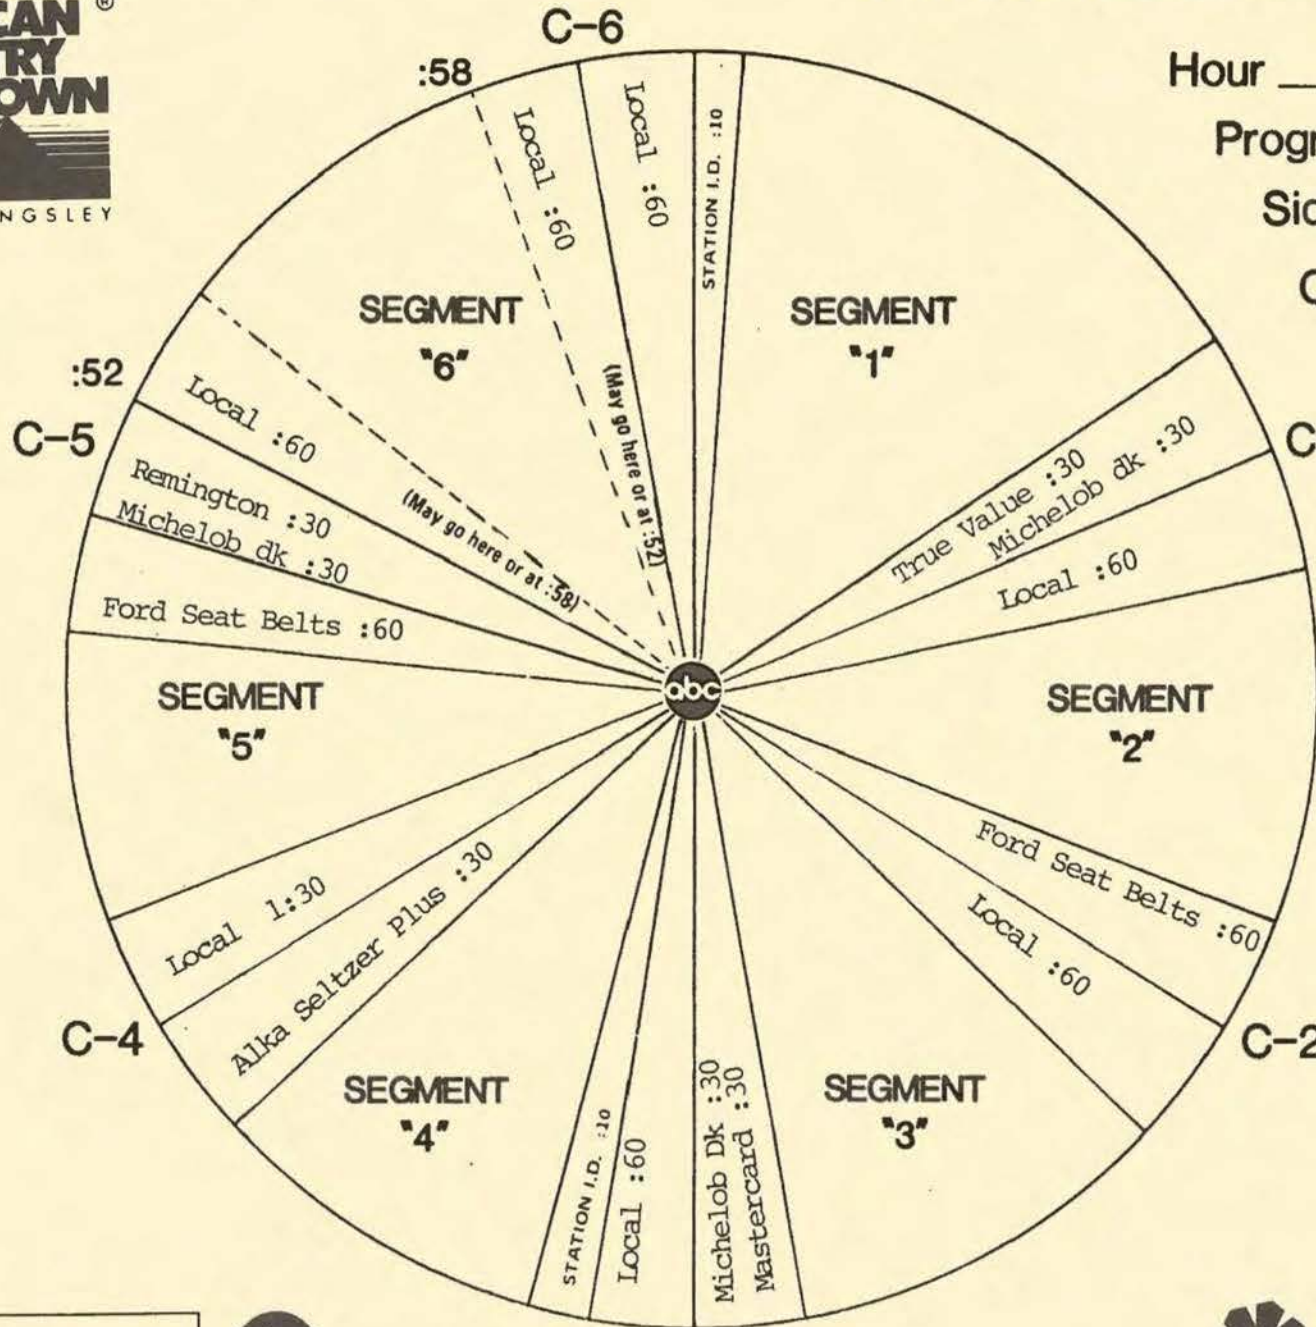

FORMAT AND COMMERCIAL CLOCK

Hour III

Program 864-11

Sides 3A and 3B

Chart Date 12/13/86

Local minutes available 6½

Network minutes used 5½

ABC Watermark