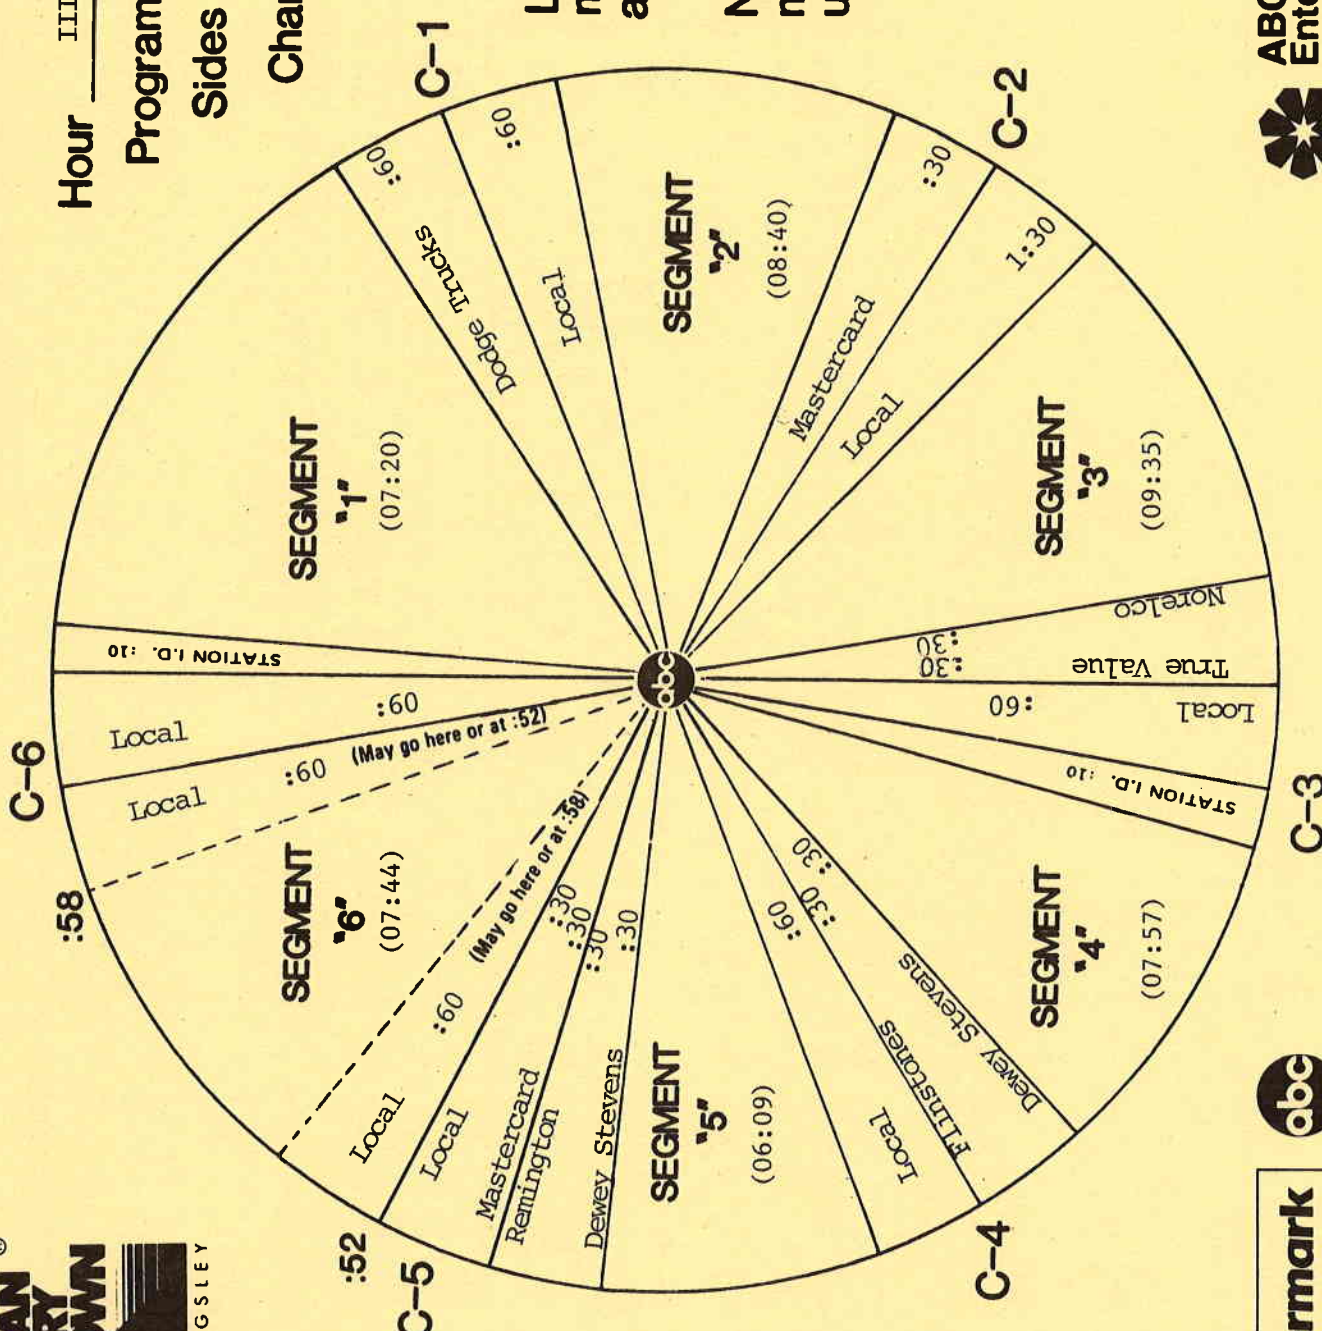

# FORMAT AND COMMERCIAL CLOCK

Hour III

Program 864-12

Sides 3A and 3B

Chart Date 12-20-86

Local minutes available 7

Network minutes used 5

**ABC Watermark**

### C864-12/D Fastest Moving Song Combines Best of Pop and Country

Hi, I'm Bob Kingsley...and last week the fastest moving song on American Country Countdown combined the talents of one of the hottest acts in pop music with one of the hottest acts in country music. The song DEEP RIVER WOMAN jumped up nine notches to #23 for Lionel Richie who invited Alabama to sing with him on the tune. Find out how these great artists and all your favorite singers and songs are doing this week on American Country Countdown!