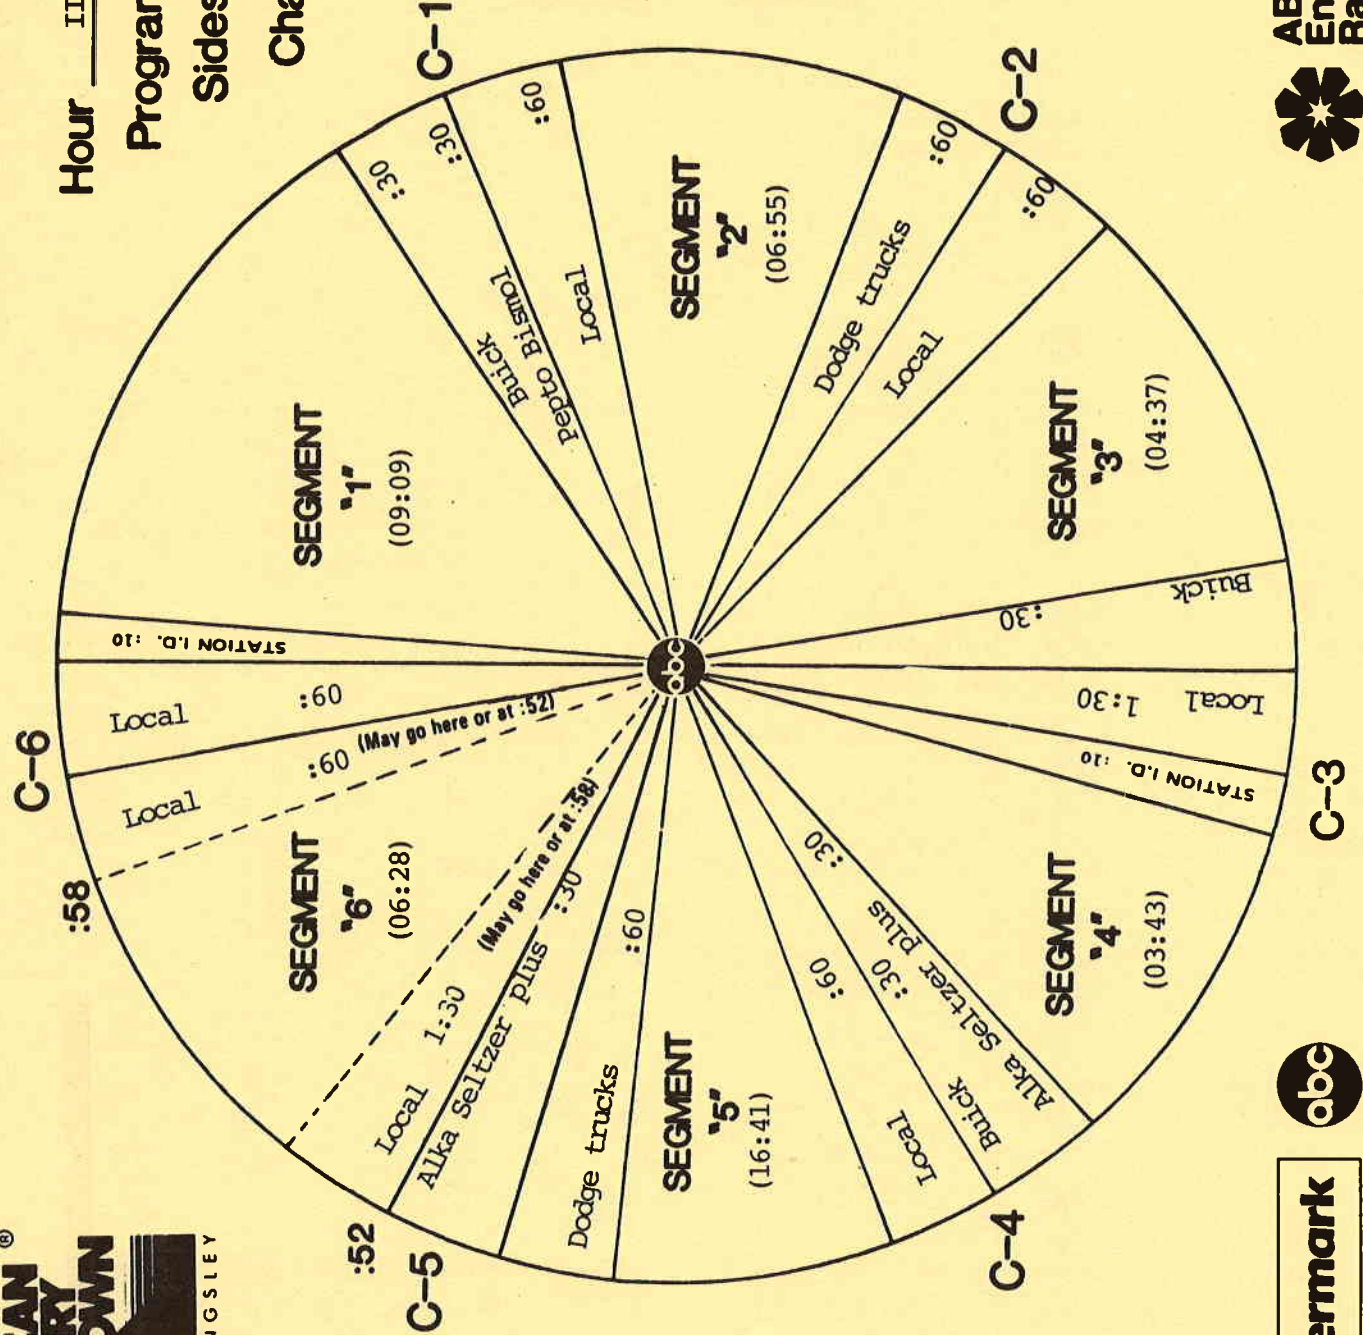

FORMAT AND COMMERCIAL CLOCK

Hour III

Program 864-13

Sides 3A and 3B

Chart Date 12-27-86

Local minutes available 7

Network minutes used 5

ABC Watermark