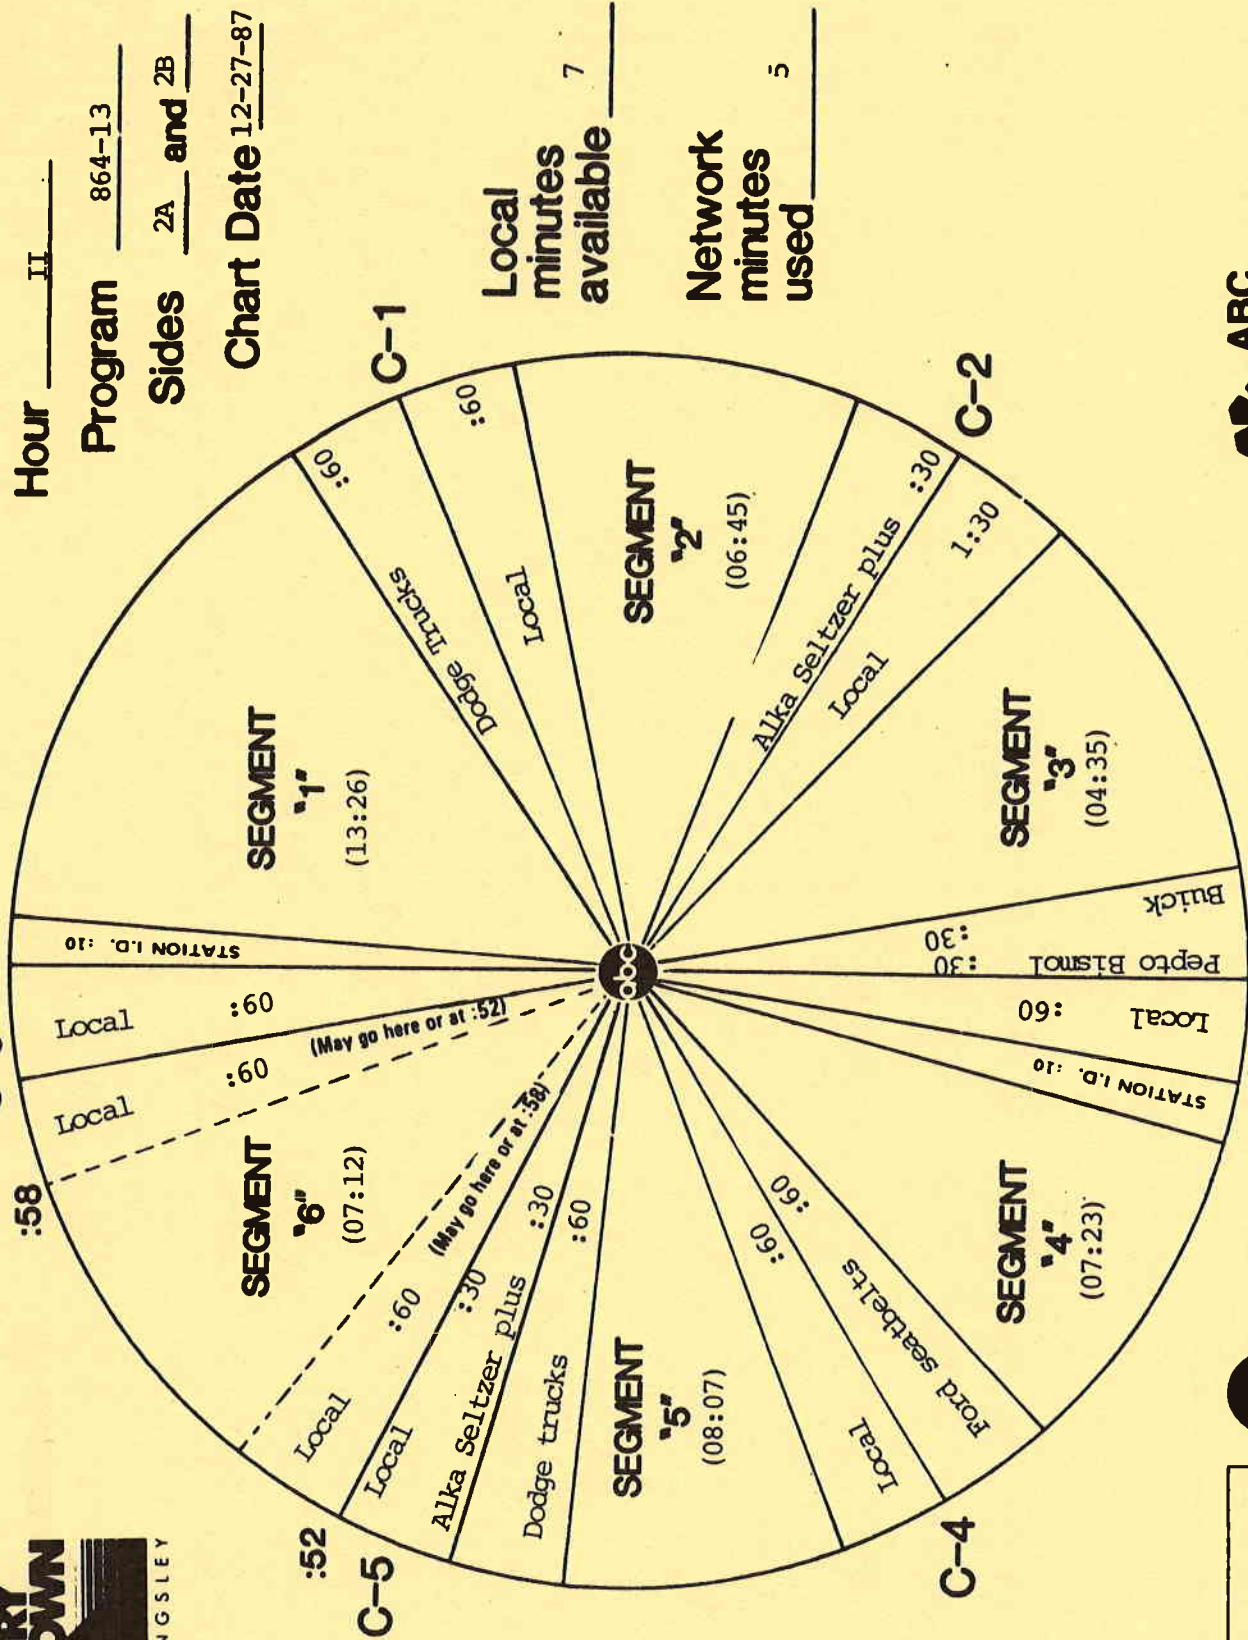

FORMAT AND COMMERCIAL CLOCK

Hour II

Program 864-13

Sides 2A and 2B

Chart Date 12-27-87

Local minutes available 7

Network minutes used 5

ABC Watermark