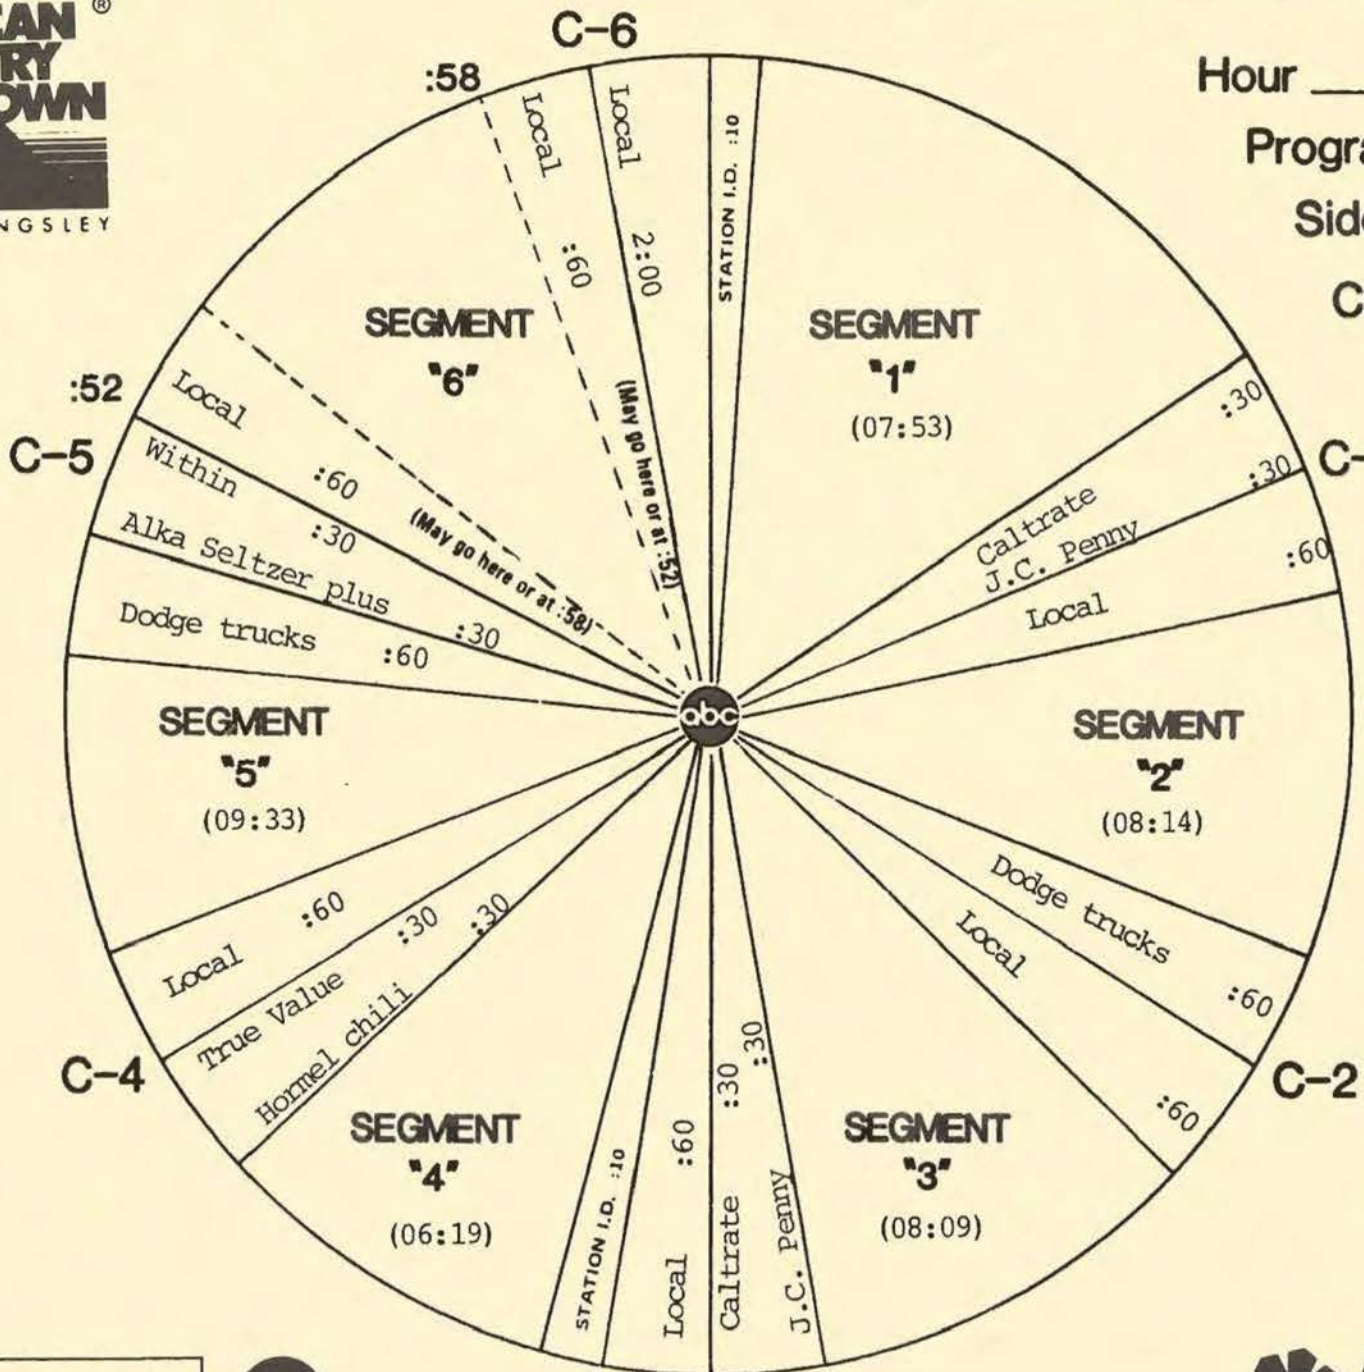

Hour III
Program 871-7
Sides 3A and 3B
Chart Date 2/14/87