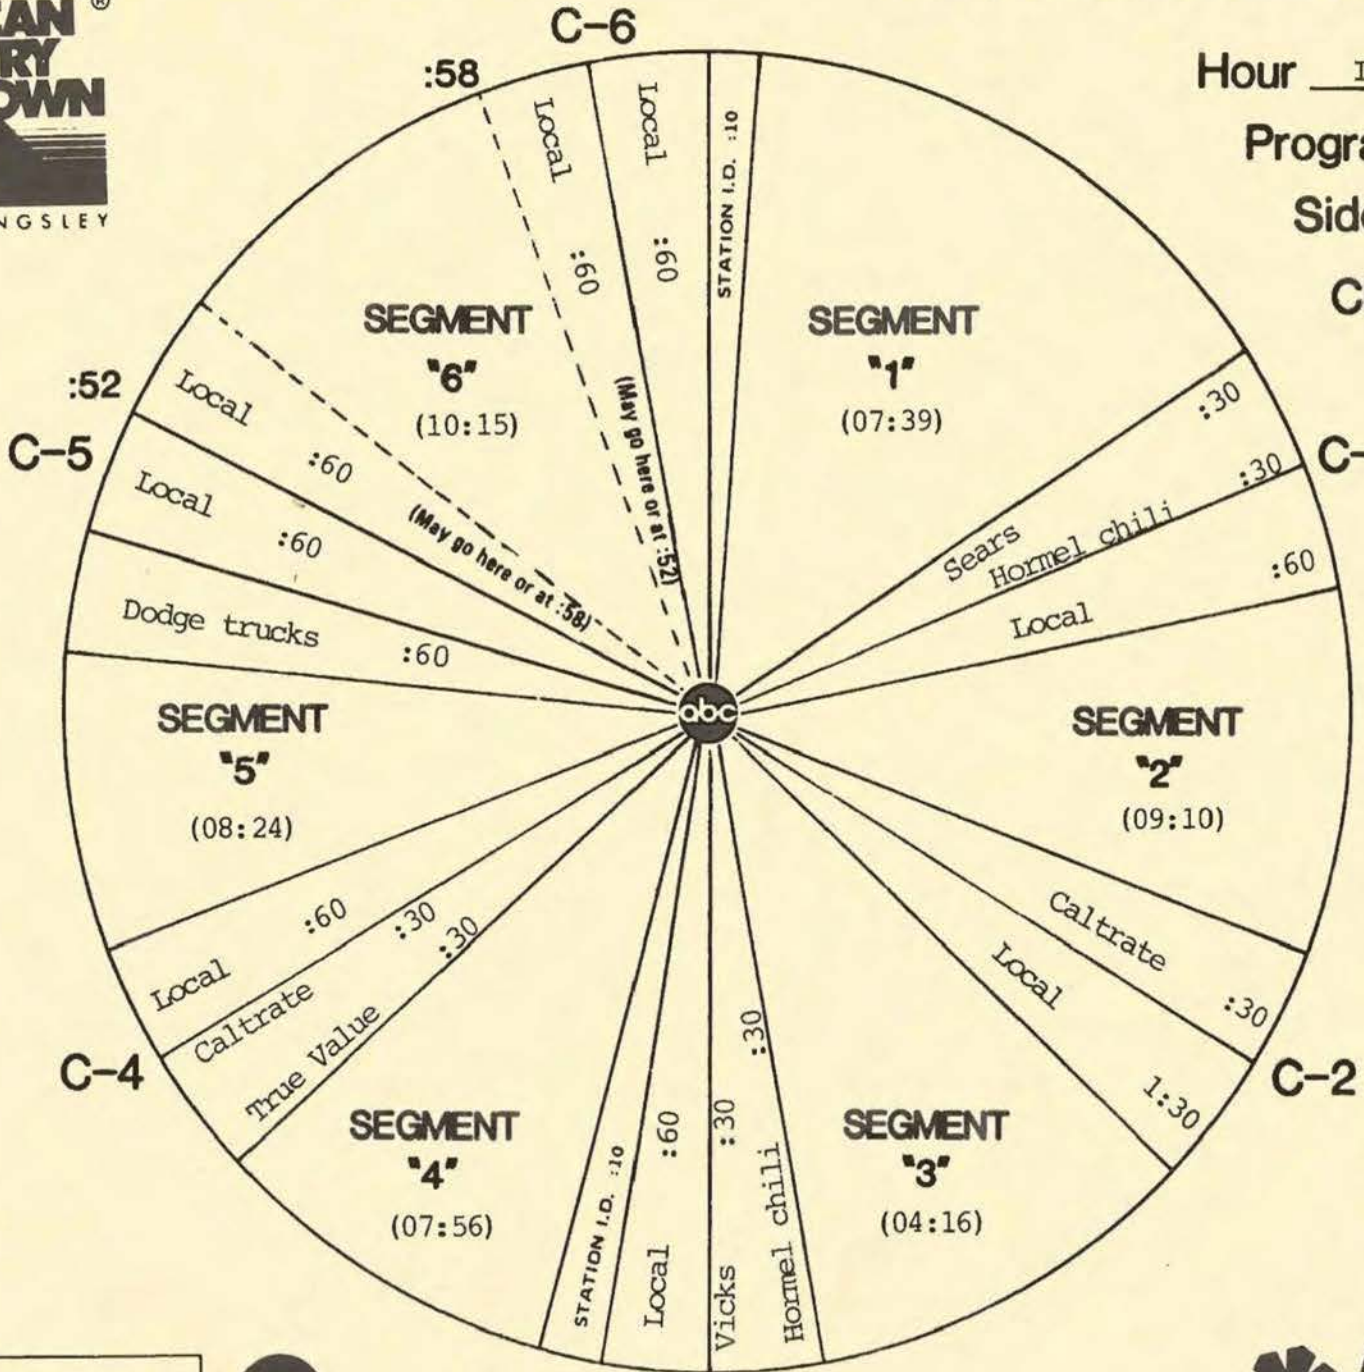

IN THIS WEEK'S AMERICAN COUNTRY COUNTDOWN, PROGRAM #871-7, FOR AIR FEBRUARY 14-15, 1987, THERE IS AN ADDITIONAL THREE AND A HALF MINUTES OF LOCAL COMMERCIAL AVAILABILITY.

THERE ARE 30 ADDITIONAL SECONDS LOCATED AT C-5 IN HOUR I, AND 30 SECONDS AT C-5 IN HOUR II. THERE ARE ALSO 30 ADDITIONAL SECONDS AT C-2 IN HOUR FOUR, AND 60 SECONDS AT C-5, AND C-6 IN HOUR FOUR.

FORMAT AND COMMERCIAL CLOCK

Hour III
 Program 871-7
 Sides 3A and 3B
 Chart Date 2/14/87

Local minutes available 7

Network minutes used 6

ABC Watermark

SCHEDULED START TIME	ACTUAL TIME	ELEMENT	RUNNING TIME
00:00		THEME AND OPENING OF PART IV #10 BABY'S GOT A NEW BABY S-K-O (A) #9 HOMECOMING '63 Keith Whitley (A/B)	07:39
		LOGO: MY KIND OF COUNTRY, MY KIND OF MUSIC C-1	
07:39		NETWORK SPOT: SEARS/HORMEL CHILI (OUT CUE) jingle ends cold with... "...to homemade."	30/30
08:39		LOCAL INSERT:	:60
09:39		LOGO: AMERICAN COUNTRY COUNTDOWN #8 NO PLACE LIKE HOME Randy Travis (B) #7 FIRE IN THE SKY Nitty Gritty Dirt Band (A)	09:10
		LOGO: MY KIND OF COUNTRY, MY KIND OF MUSIC C-2	
18:49		NETWORK SPOT: CALTRATE (OUT CUE) jingle ends cold after... "...get it together."	:30
19:19		LOCAL INSERT:	1:30
20:49		LOGO: AMERICAN COUNTRY COUNTDOWN #6 MORNIN' RIDE Lee Greenwood (A/B)	04:16
		LOGO: MY KIND OF COUNTRY, MY KIND OF MUSIC C-3	
25:05		NETWORK SPOT: HORMEL CHILI/VICKS (OUT CUE) voice out cold with... "...of course."	30/30
26:05		LOCAL INSERT:	:60
27:05		STATION I. O.: OVER FOR SIDE 4B	:10

FORMAT AND COMMERCIAL CLOCK

Hour IV
 Program 871-7
 Sides 4A and 4B
 Chart Date 2/14/87

Local minutes available 7½

Network minutes used 4½

ABC Watermark

ABC Watermark
3575 Cahuenga Blvd. West #555
Los Angeles, CA 90068
(818) 980-9490