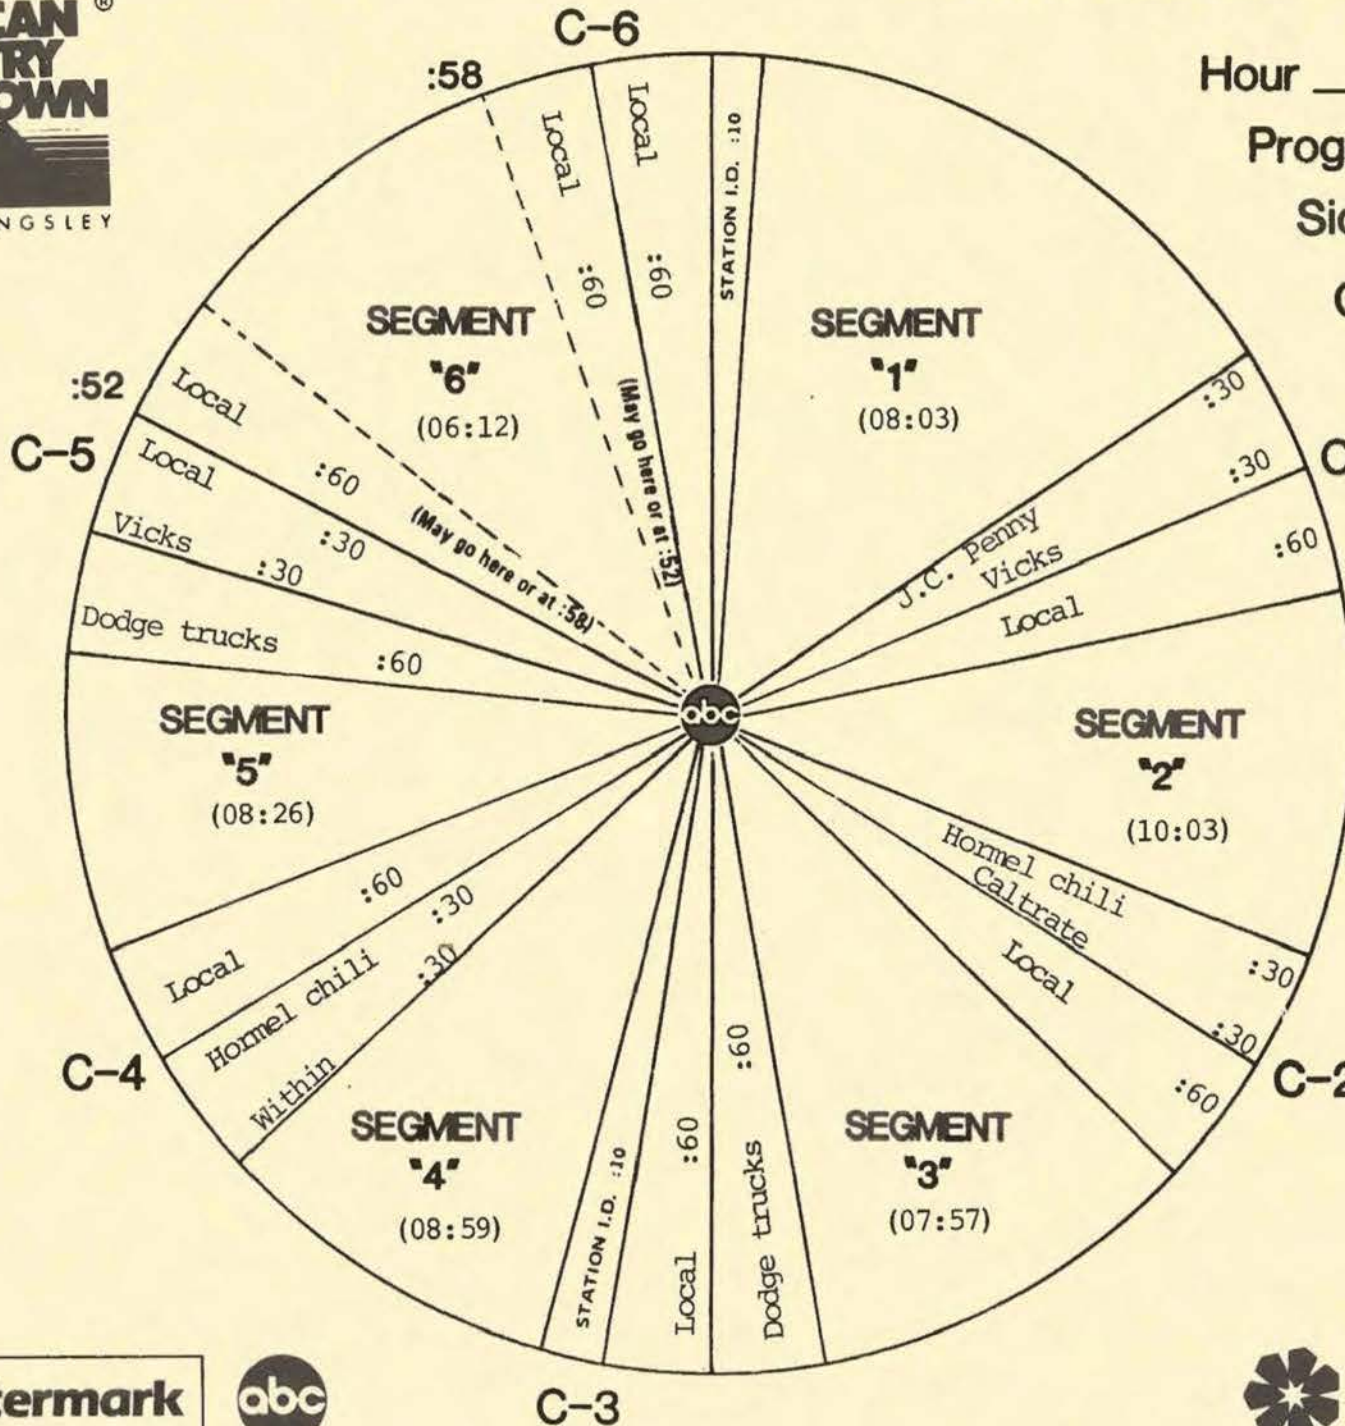

IN THIS WEEK'S AMERICAN COUNTRY COUNTDOWN, PROGRAM #871-7, FOR AIR FEBRUARY 14-15, 1987, THERE IS AN ADDITIONAL THREE AND A HALF MINUTES OF LOCAL COMMERCIAL AVAILABILITY.

THERE ARE 30 ADDITIONAL SECONDS LOCATED AT C-5 IN HOUR I, AND 30 SECONDS AT C-5 IN HOUR II. THERE ARE ALSO 30 ADDITIONAL SECONDS AT C-2 IN HOUR FOUR, AND 60 SECONDS AT C-5, AND C-6 IN HOUR FOUR.

FORMAT AND COMMERCIAL CLOCK

Hour II

Program 871-7

Sides 2A and 2B

Chart Date 2/14/87

Local minutes available 6½

Network minutes used 5½

ABC Watermark

FORMAT AND COMMERCIAL CLOCK

Hour IV
 Program 871-7
 Sides 4A and 4B
 Chart Date 2/14/87

Local minutes available 7½

Network minutes used 4½

ABC Watermark

ABC Watermark
3575 Cahuenga Blvd. West #555
Los Angeles, CA 90068
(818) 980-9490