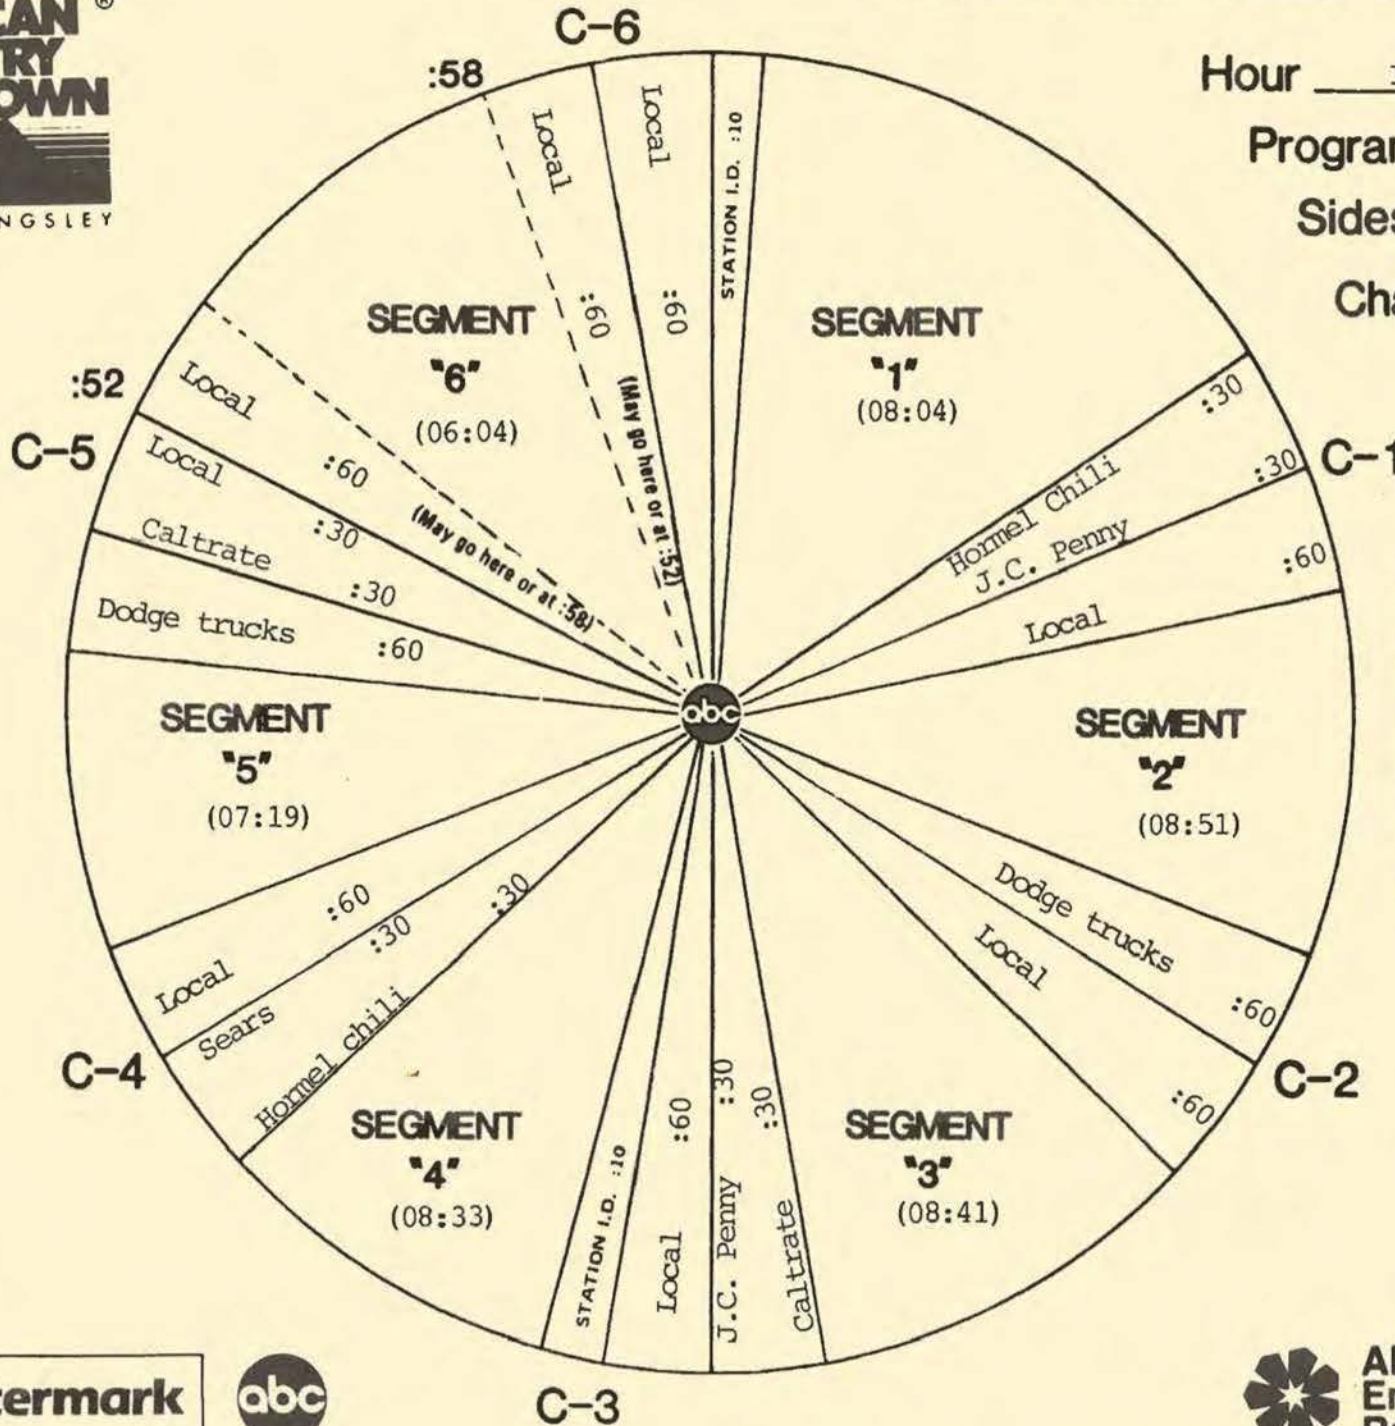

FORMAT AND COMMERCIAL CLOCK

Hour I

Program 871-7

Sides 1A and 1B

Chart Date 2/14/87

Local minutes available 6½

Network minutes used 5½

ABC Watermark

FORMAT AND COMMERCIAL CLOCK

Hour IV
 Program 871-7
 Sides 4A and 4B
 Chart Date 2/14/87

Local minutes available 7½

Network minutes used 4½

ABC Watermark

ABC Watermark
3575 Cahuenga Blvd. West #555
Los Angeles, CA 90068
(818) 980-9490