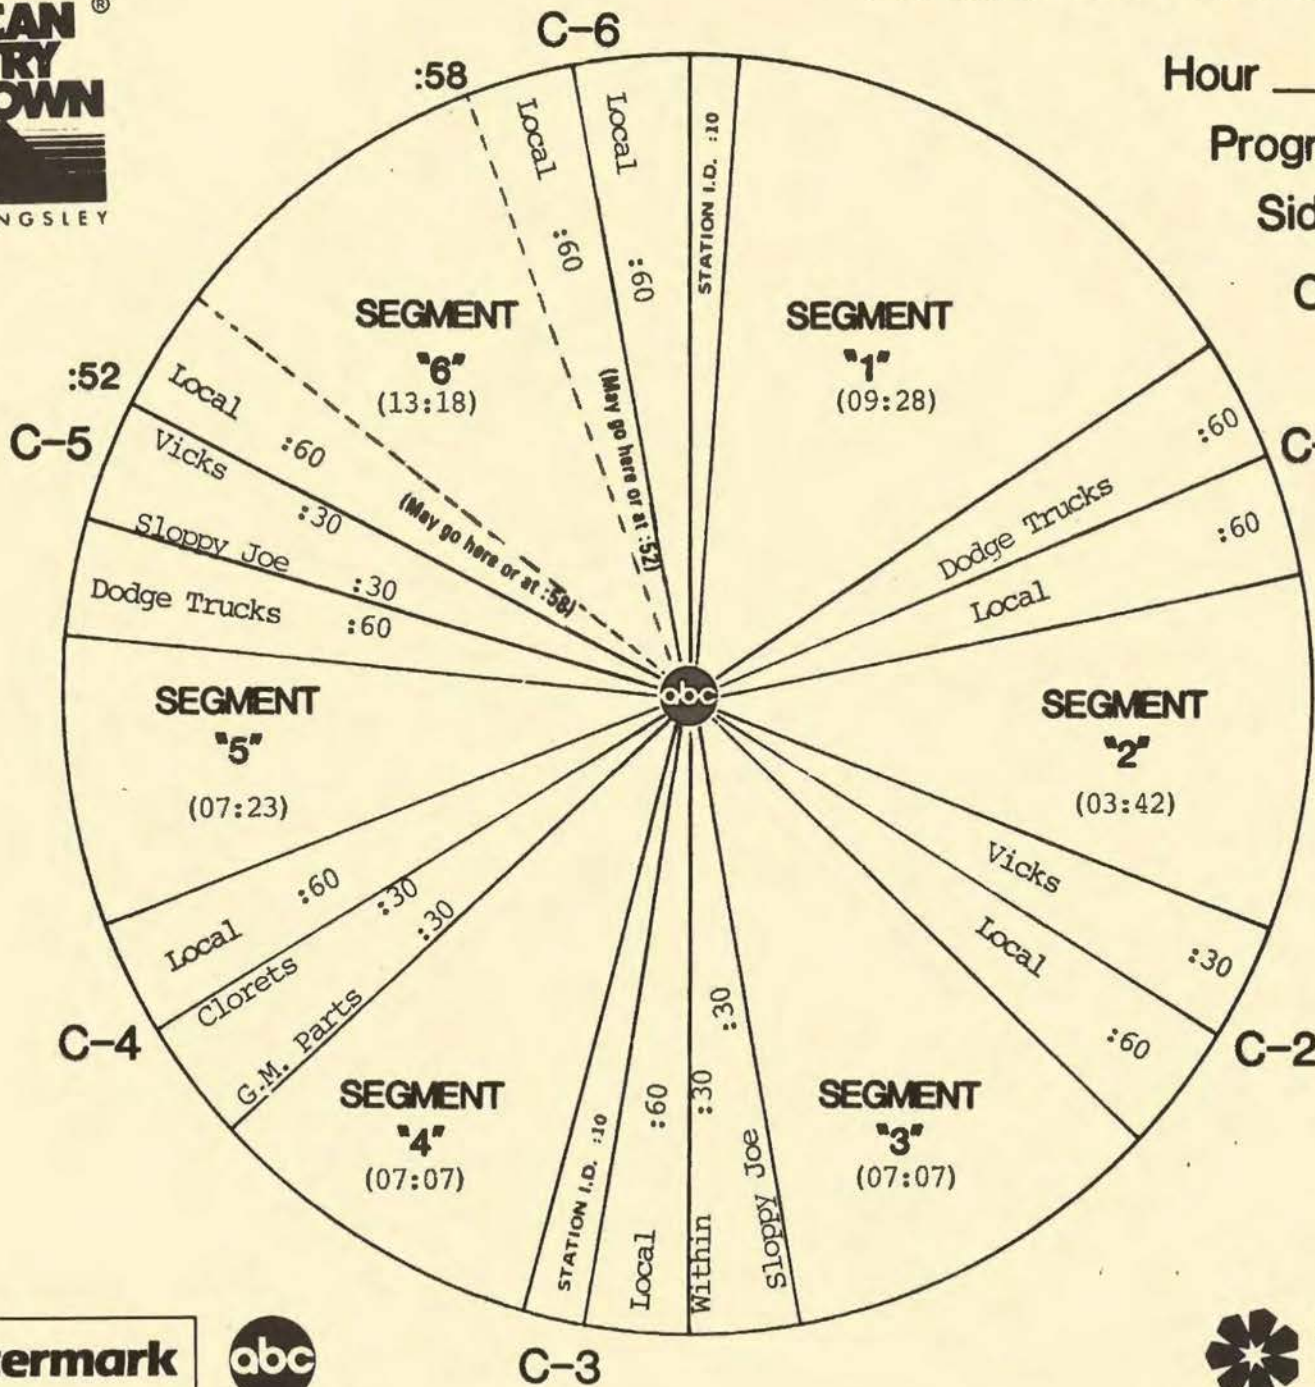

FORMAT AND COMMERCIAL CLOCK

Hour IV

Program 871-9

Sides 4A and 4B

Chart Date 2/28/87

Local minutes available 6

Network minutes used 5½

ABC Watermark

ABC Entertainment Radio Network