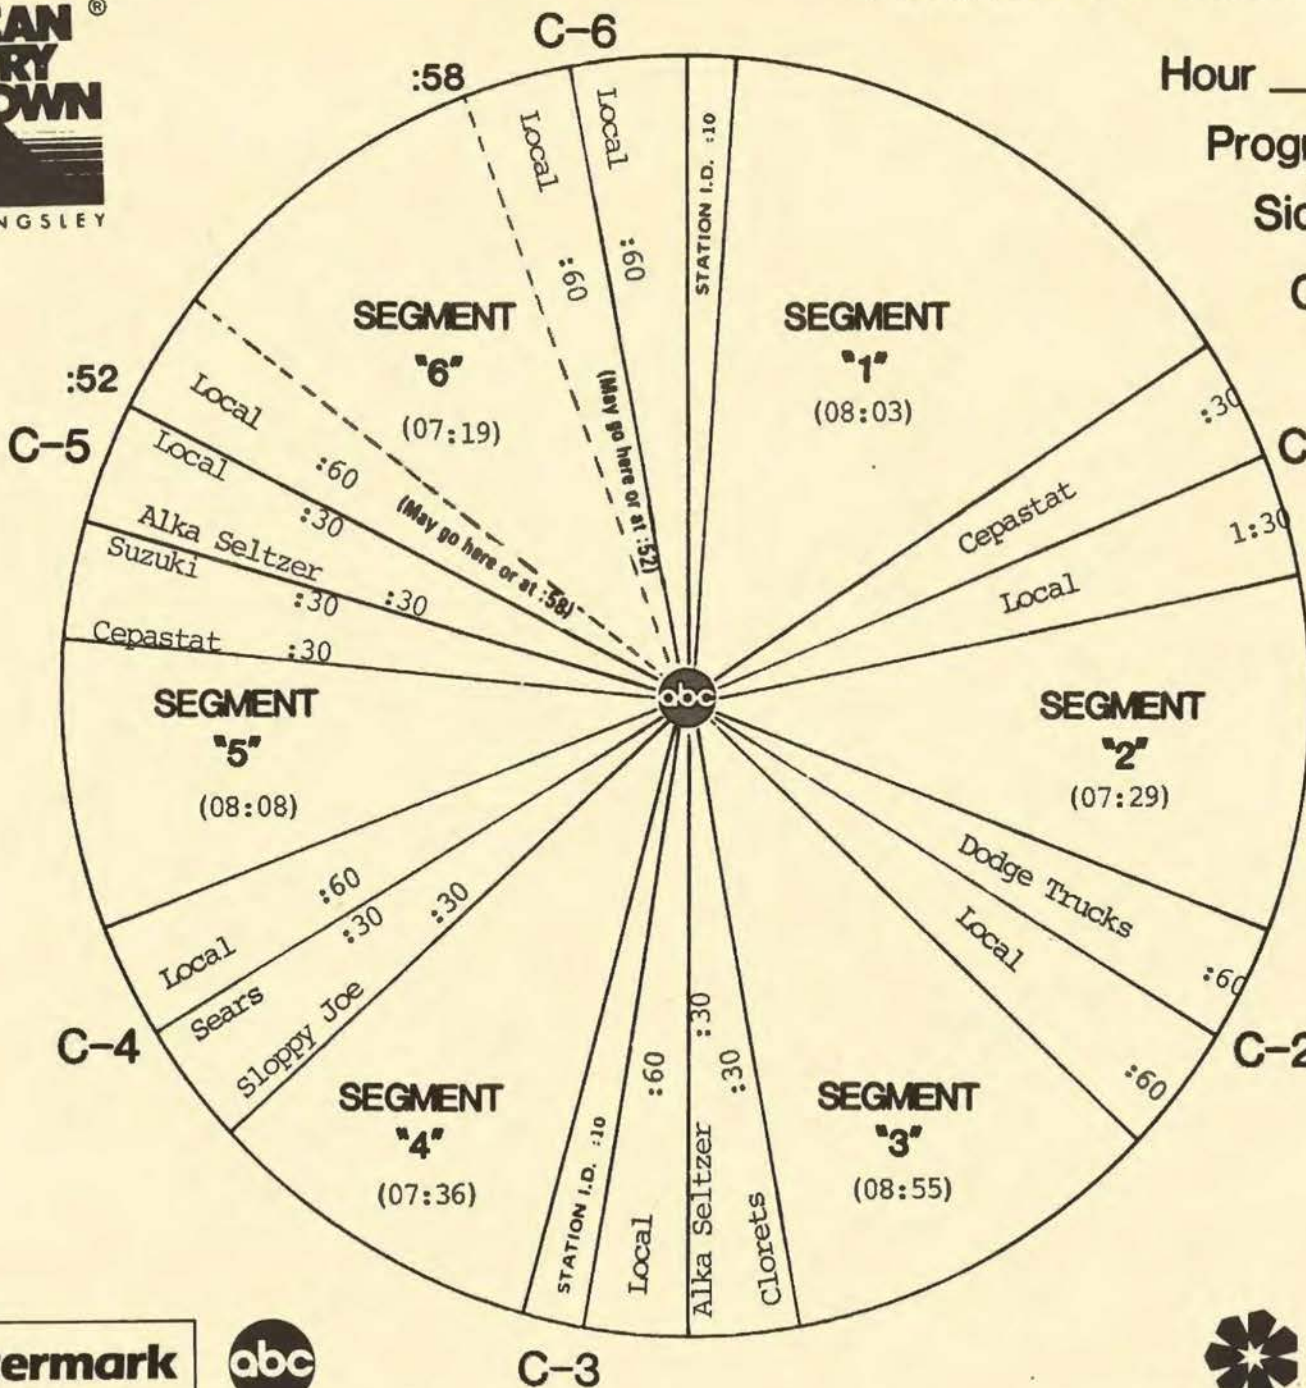

FORMAT AND COMMERCIAL CLOCK

Hour III

Program 871-9

Sides 3A and 3B

Chart Date 2/28/87

Local minutes available 7

Network minutes used 5

ABC Watermark