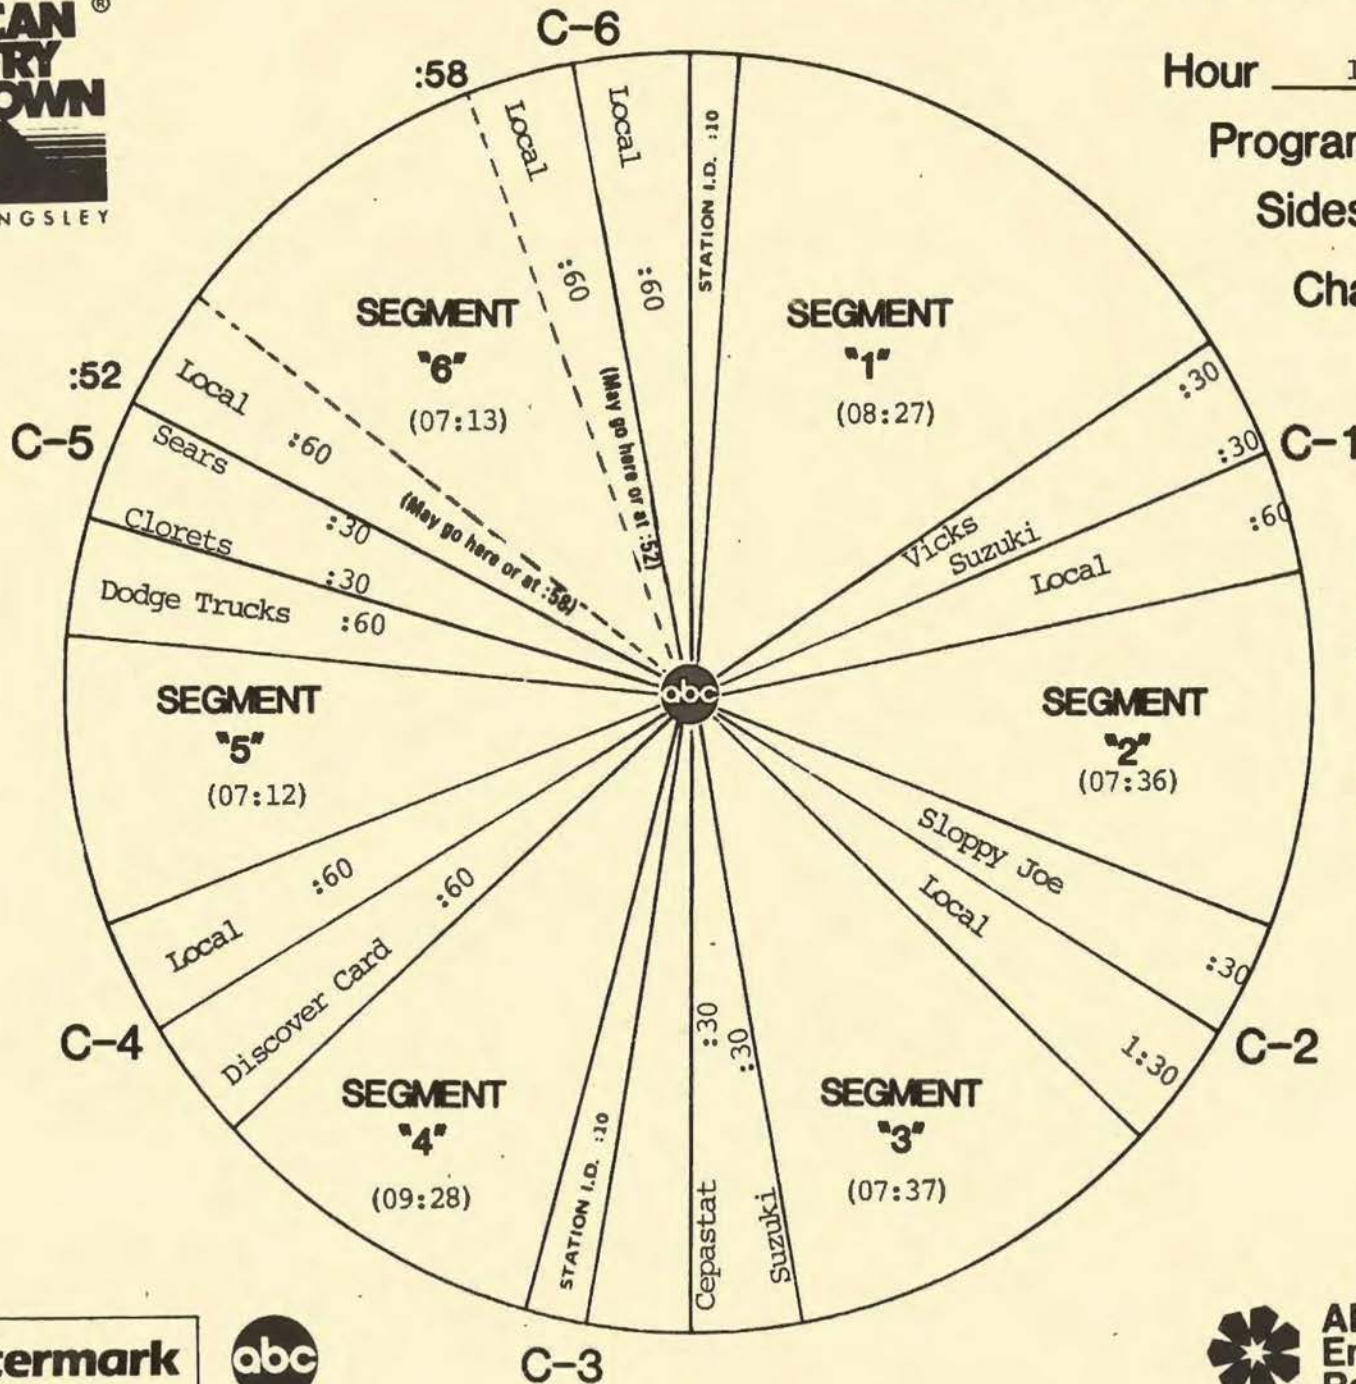

FORMAT AND COMMERCIAL CLOCK

Hour I

Program 871-9

Sides 1A and 1B

Chart Date 2/28/87

Local minutes available 6½

Network minutes used 5½

ABC Watermark