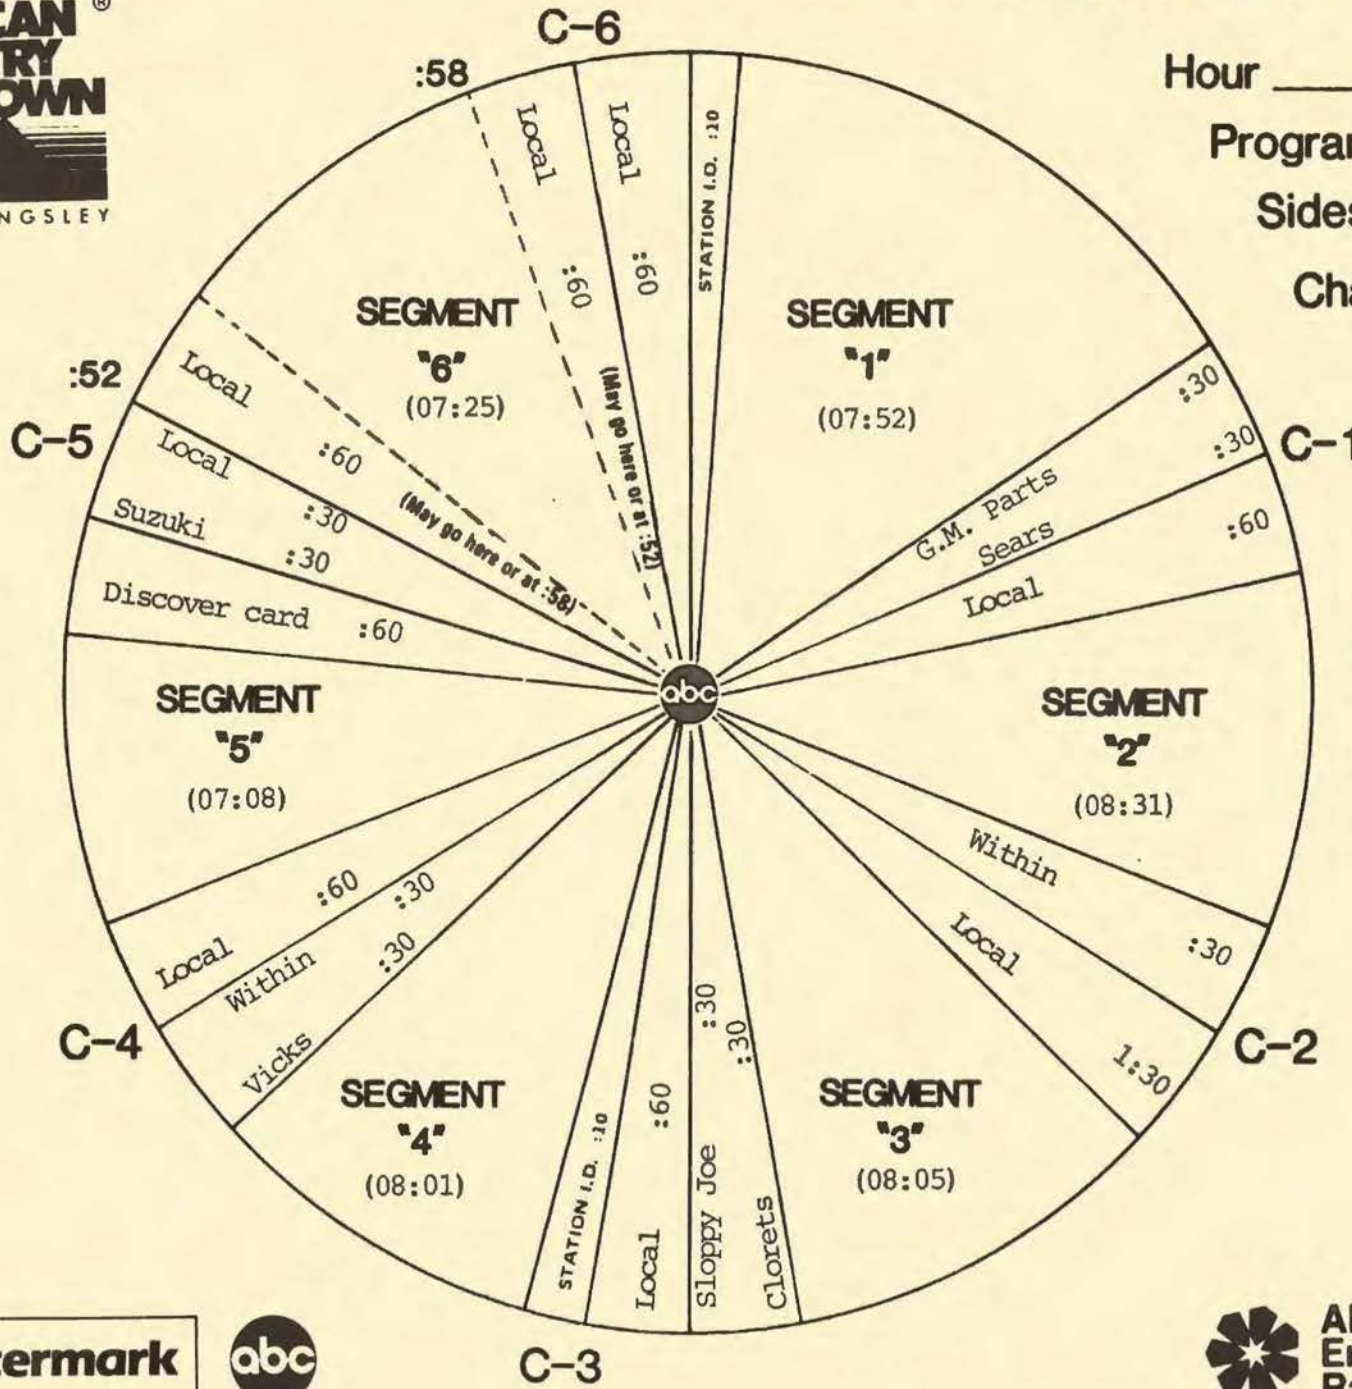

FORMAT AND COMMERCIAL CLOCK

Hour II

Program 871-9

Sides 2A and 2B

Chart Date 2/28/87

Local minutes available 7

Network minutes used 5

ABC Watermark