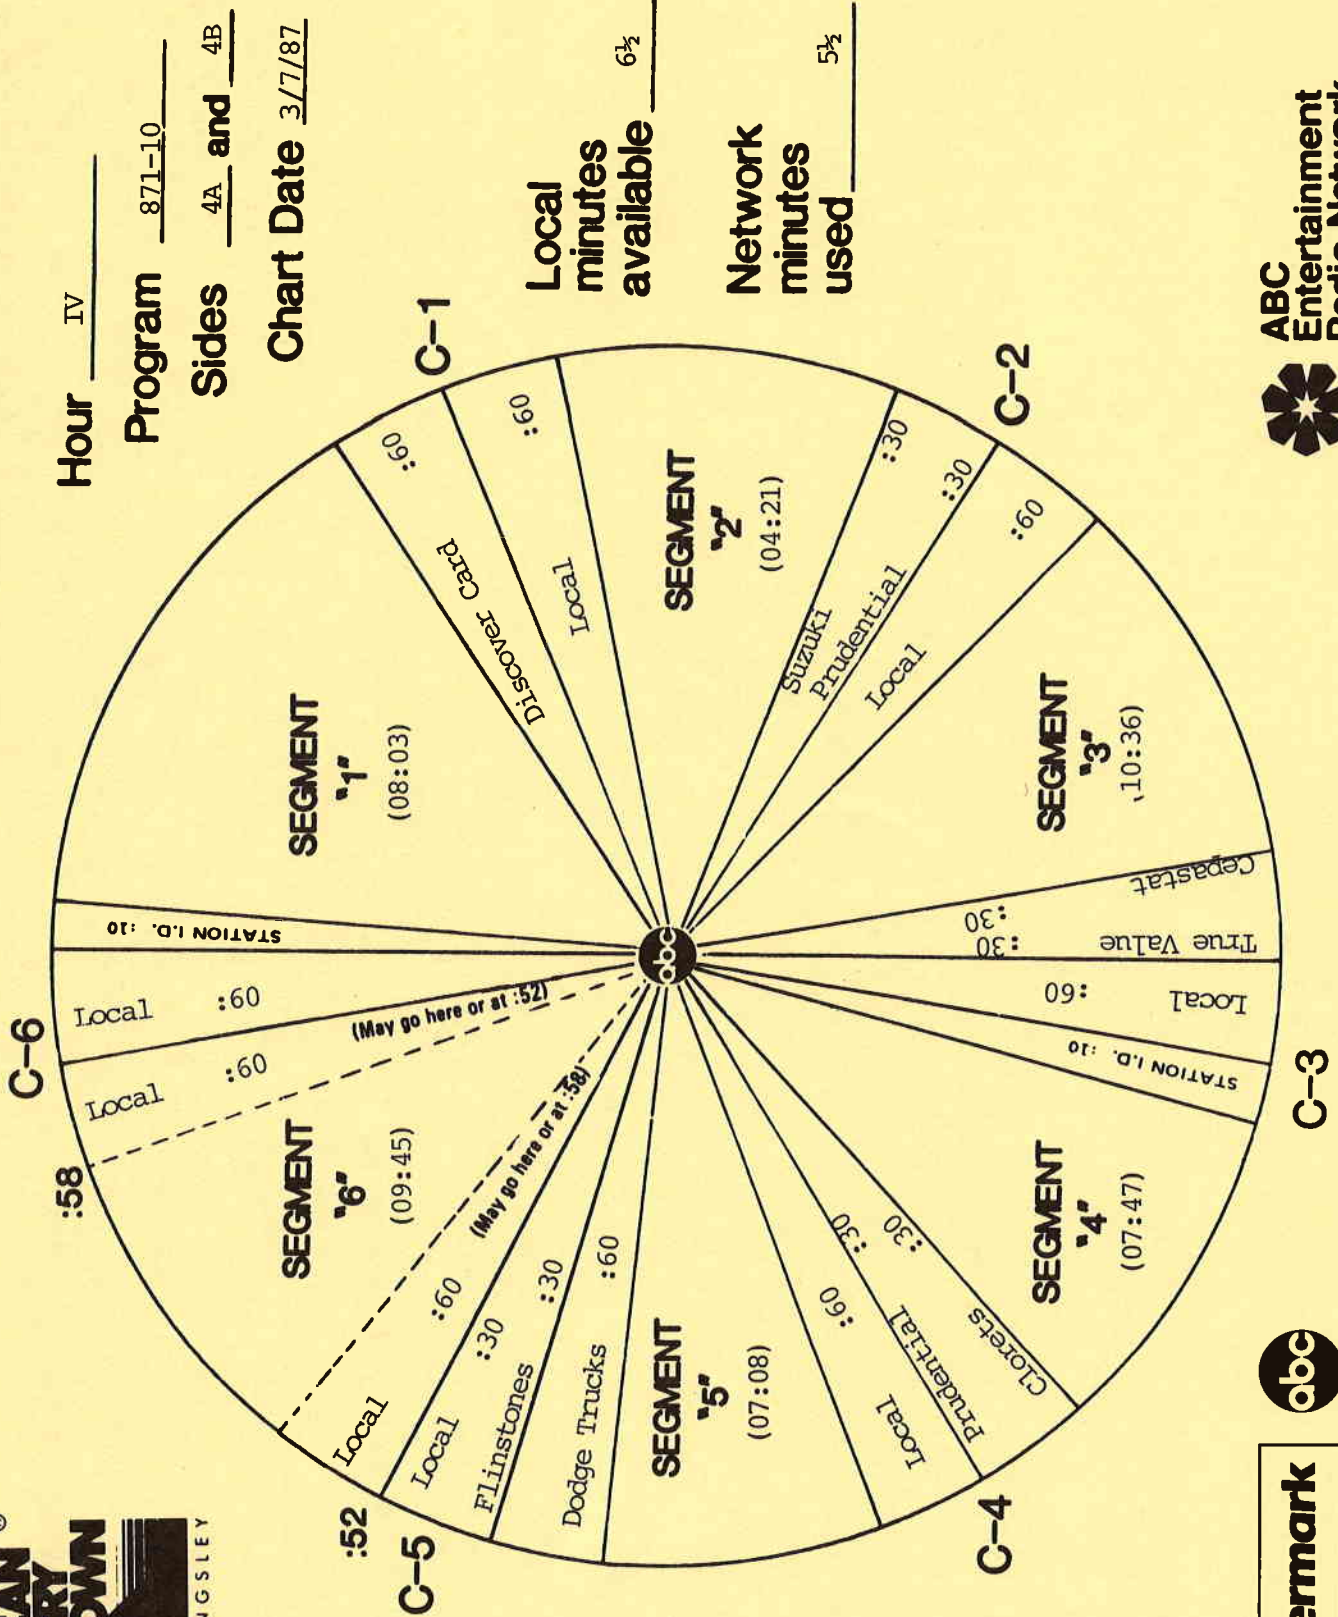

 * TOPICAL PROMOS *
 * ARE LOCATED AT *
 * THE END OF 4B *

FORMAT AND COMMERCIAL CLOCK

Hour IV

Program 871-10

Sides 4A and 4B

Chart Date 3/7/87

ABC Watermark

AMERICAN COUNTRY COUNTDOWN