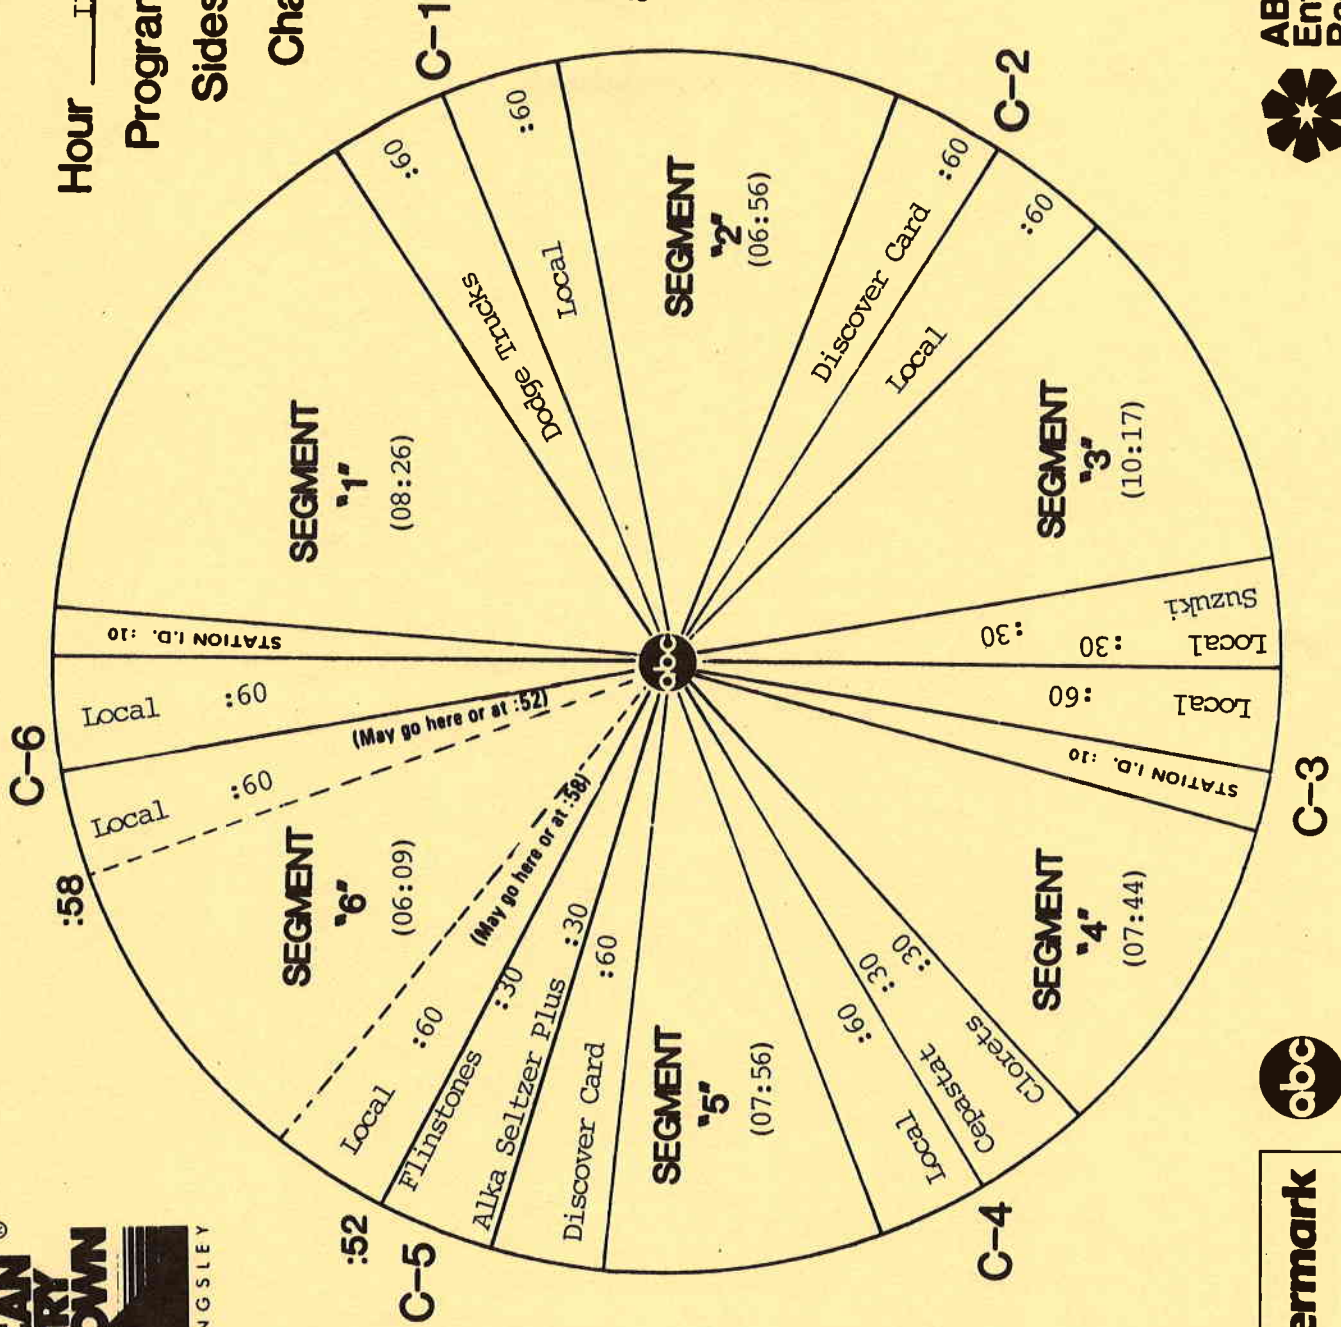

Hour 11
Program 871-10
Sides 2A and 2B
Chart Date 3/7/87

Local minutes available 6½
Network minutes used 5½