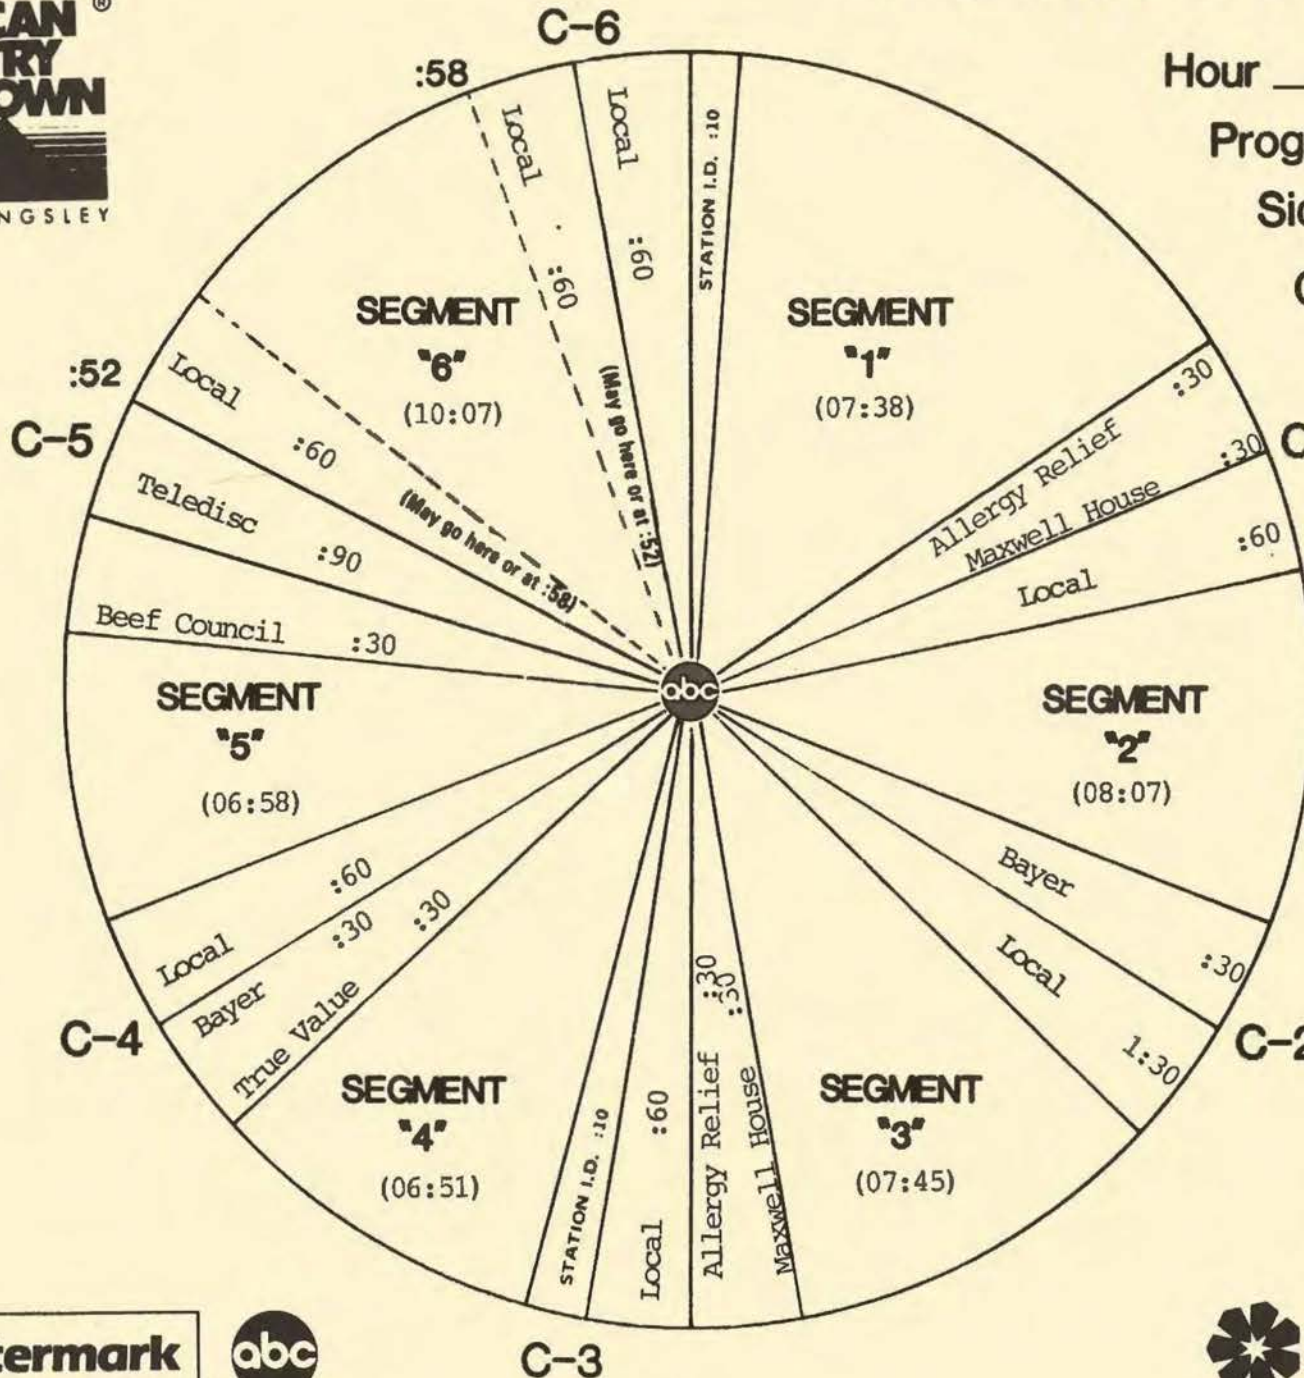

# FORMAT AND COMMERCIAL CLOCK

Hour IV

Program 872-2

Sides 4A and 4B

Chart Date 4/11/87

Local minutes available 5½

Network minutes used 6½

**ABC Watermark**