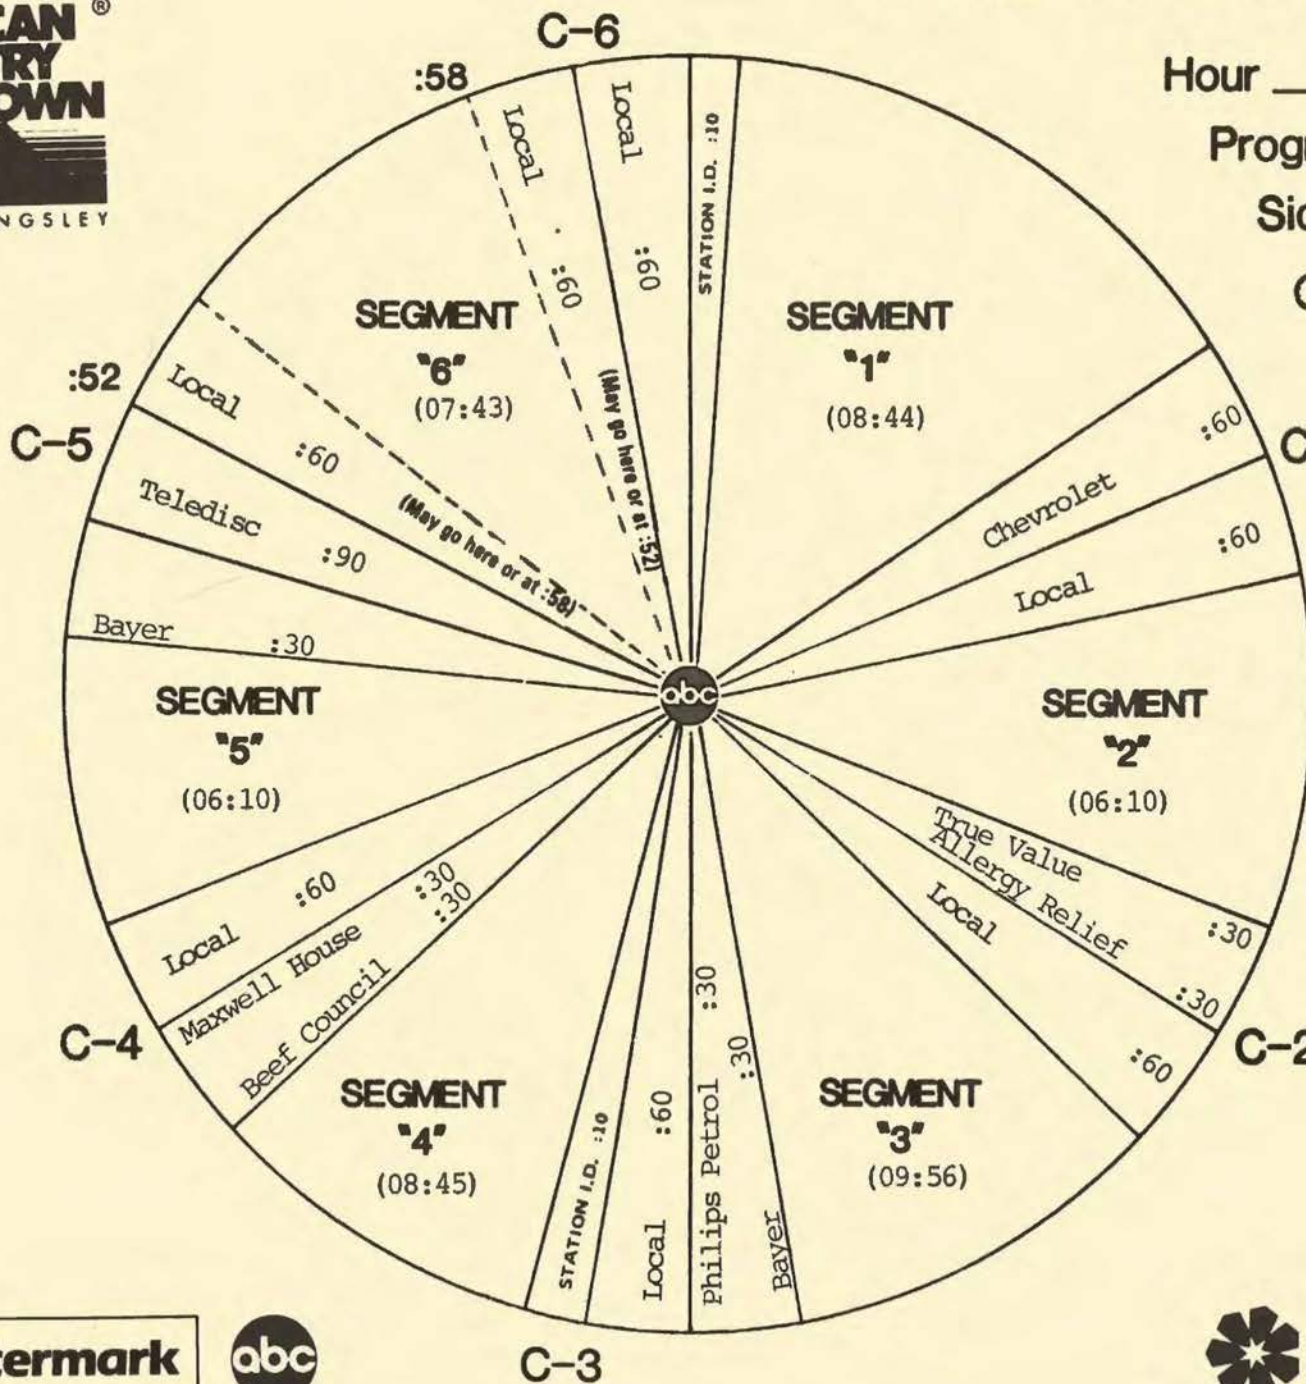

# FORMAT AND COMMERCIAL CLOCK

Hour III

Program 872-2

Sides 3A and 3B

Chart Date 4/11/87

Local minutes available 6

Network minutes used 6

ABC Watermark