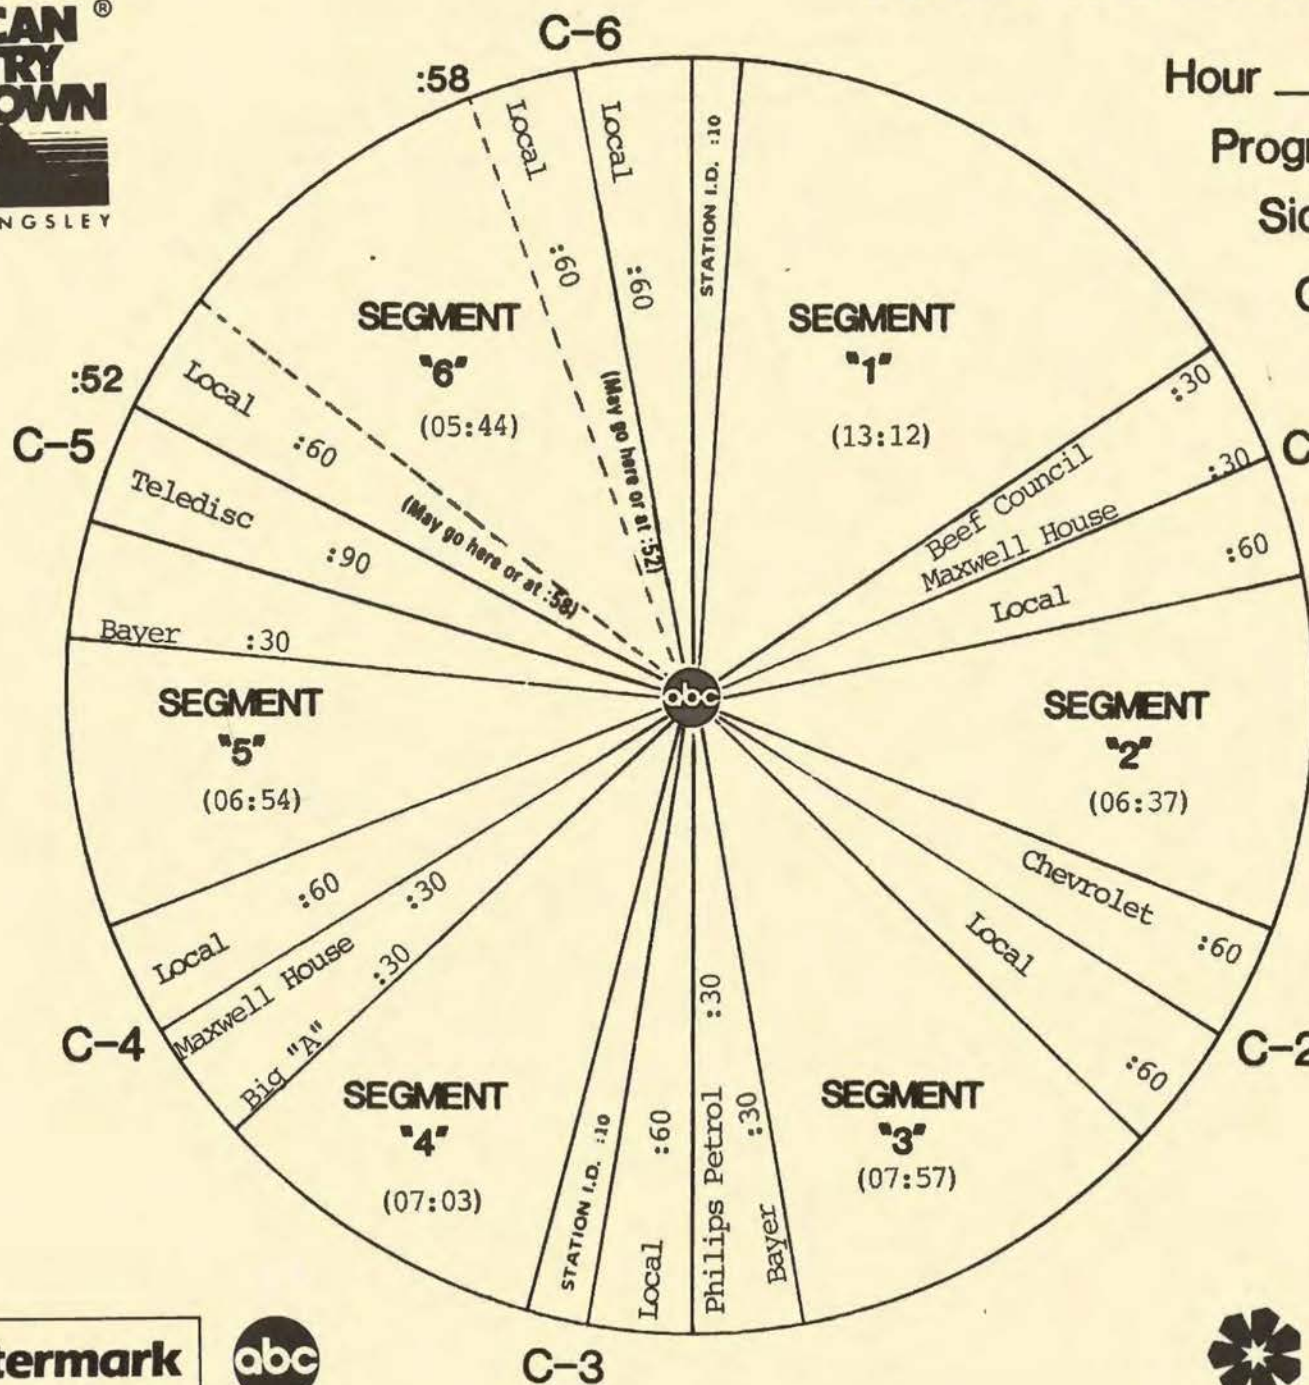

# FORMAT AND COMMERCIAL CLOCK

Hour I

Program 872-2

Sides 1A and 1B

Chart Date 4/11/87

Local minutes available 6

Network minutes used 6

**ABC Watermark**