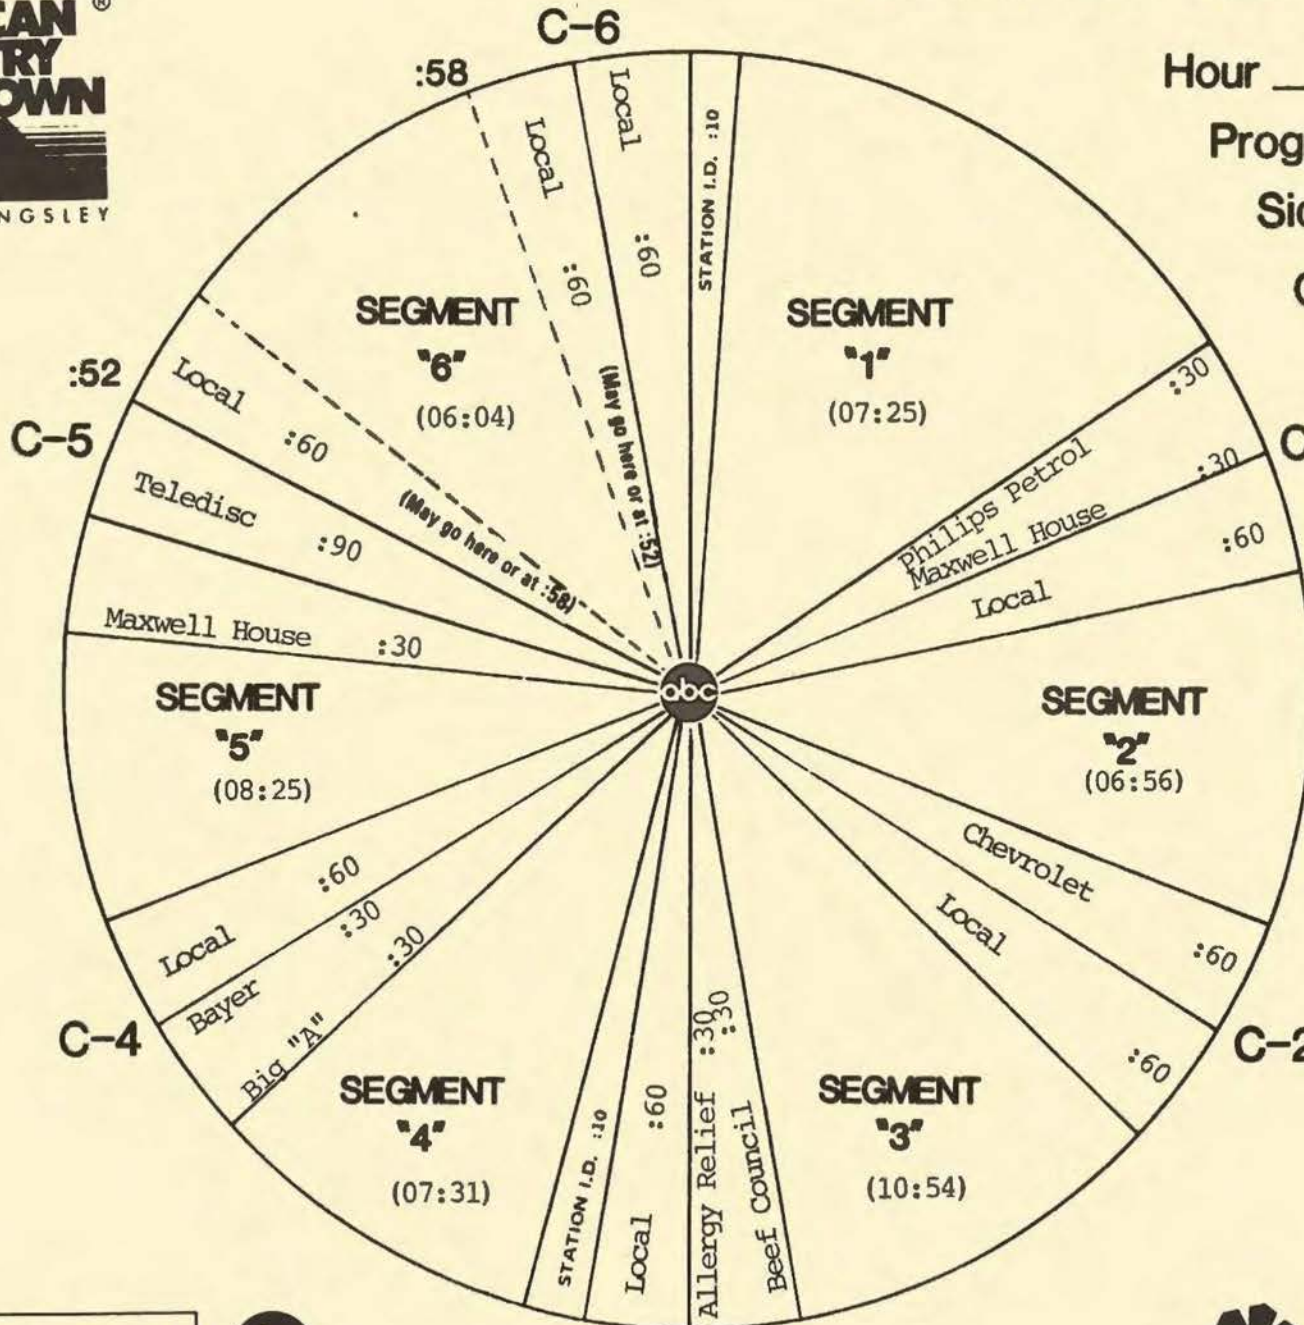

# FORMAT AND COMMERCIAL CLOCK

Hour II

Program 872-2

Sides 2A and 2B

Chart Date 4/11/87

Local minutes available 6

Network minutes used 6

**ABC Watermark**