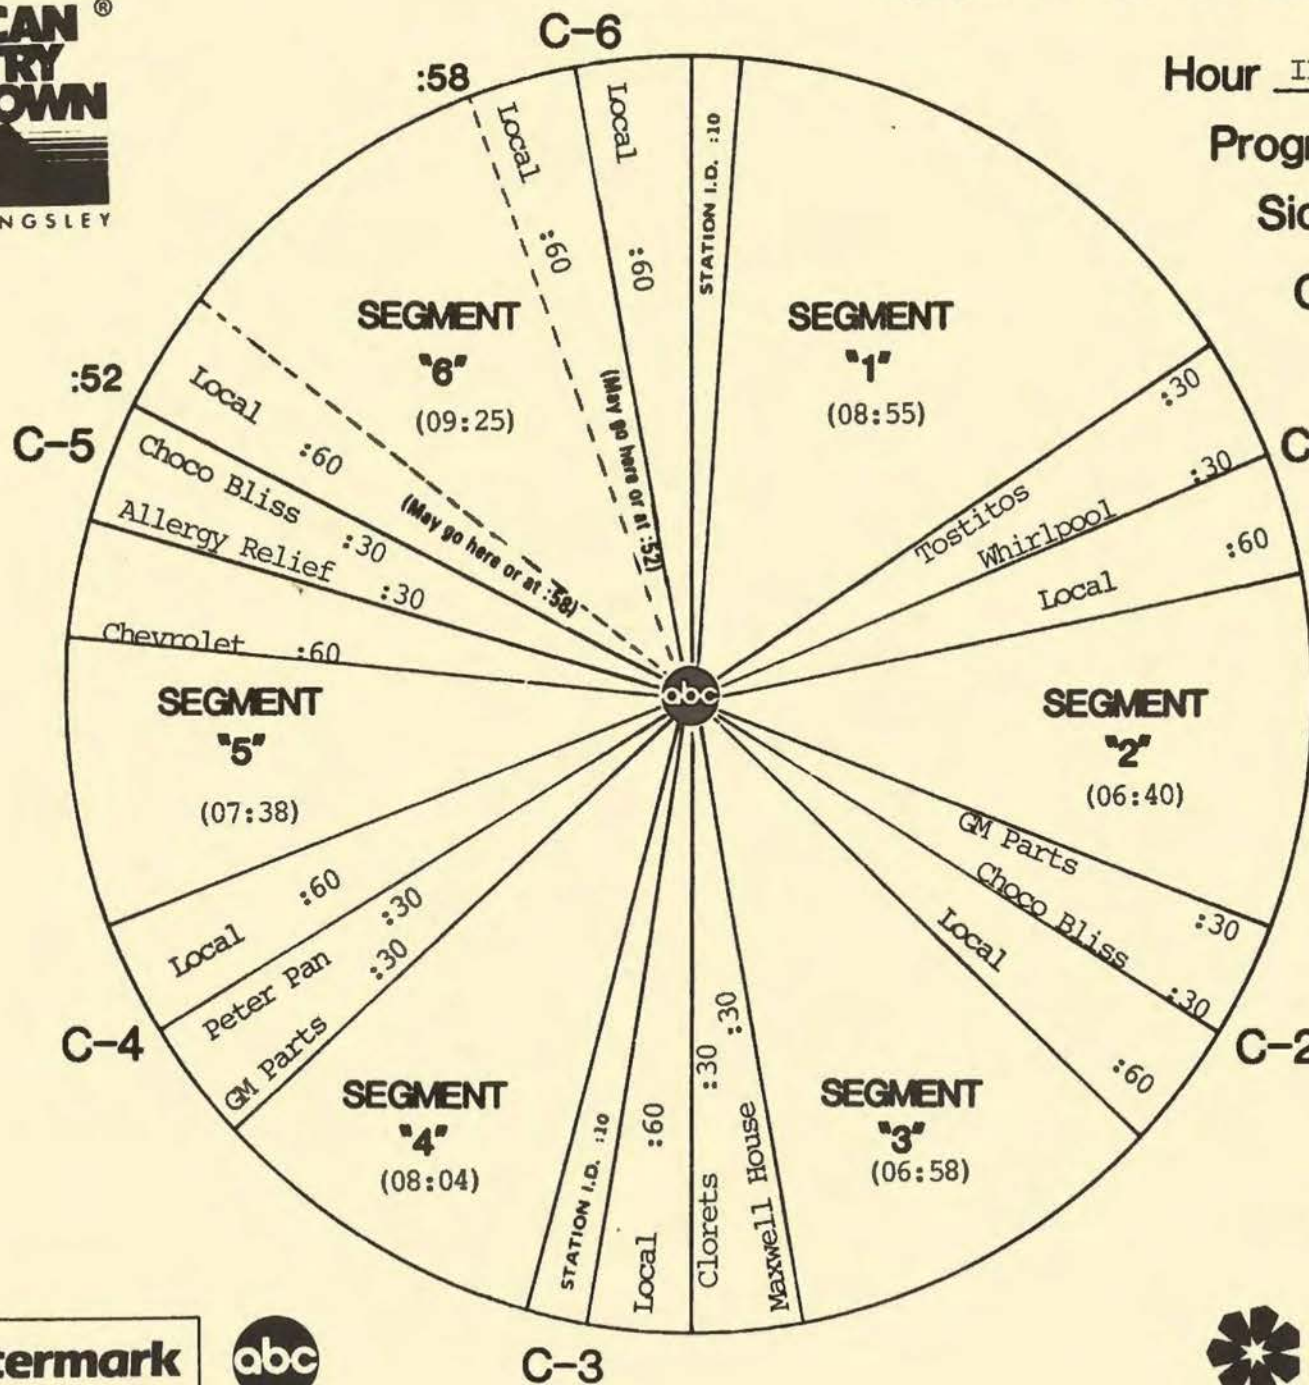

# FORMAT AND COMMERCIAL CLOCK

Hour II

Program 872-4

Sides 2A and 2B

Chart Date 4/25/87

Local minutes available 6

Network minutes used 6

**ABC Watermark**

# FORMAT AND COMMERCIAL CLOCK

Hour III

Program 872-4

Sides 3A and 3B

Chart Date 4/25/87

Local minutes available 6

Network minutes used 6

**ABC Watermark**

# FORMAT AND COMMERCIAL CLOCK

Hour IV

Program 872-4

Sides      and     

Chart Date 4/25/87

Local minutes available 6

Network minutes used 6

**ABC Watermark**