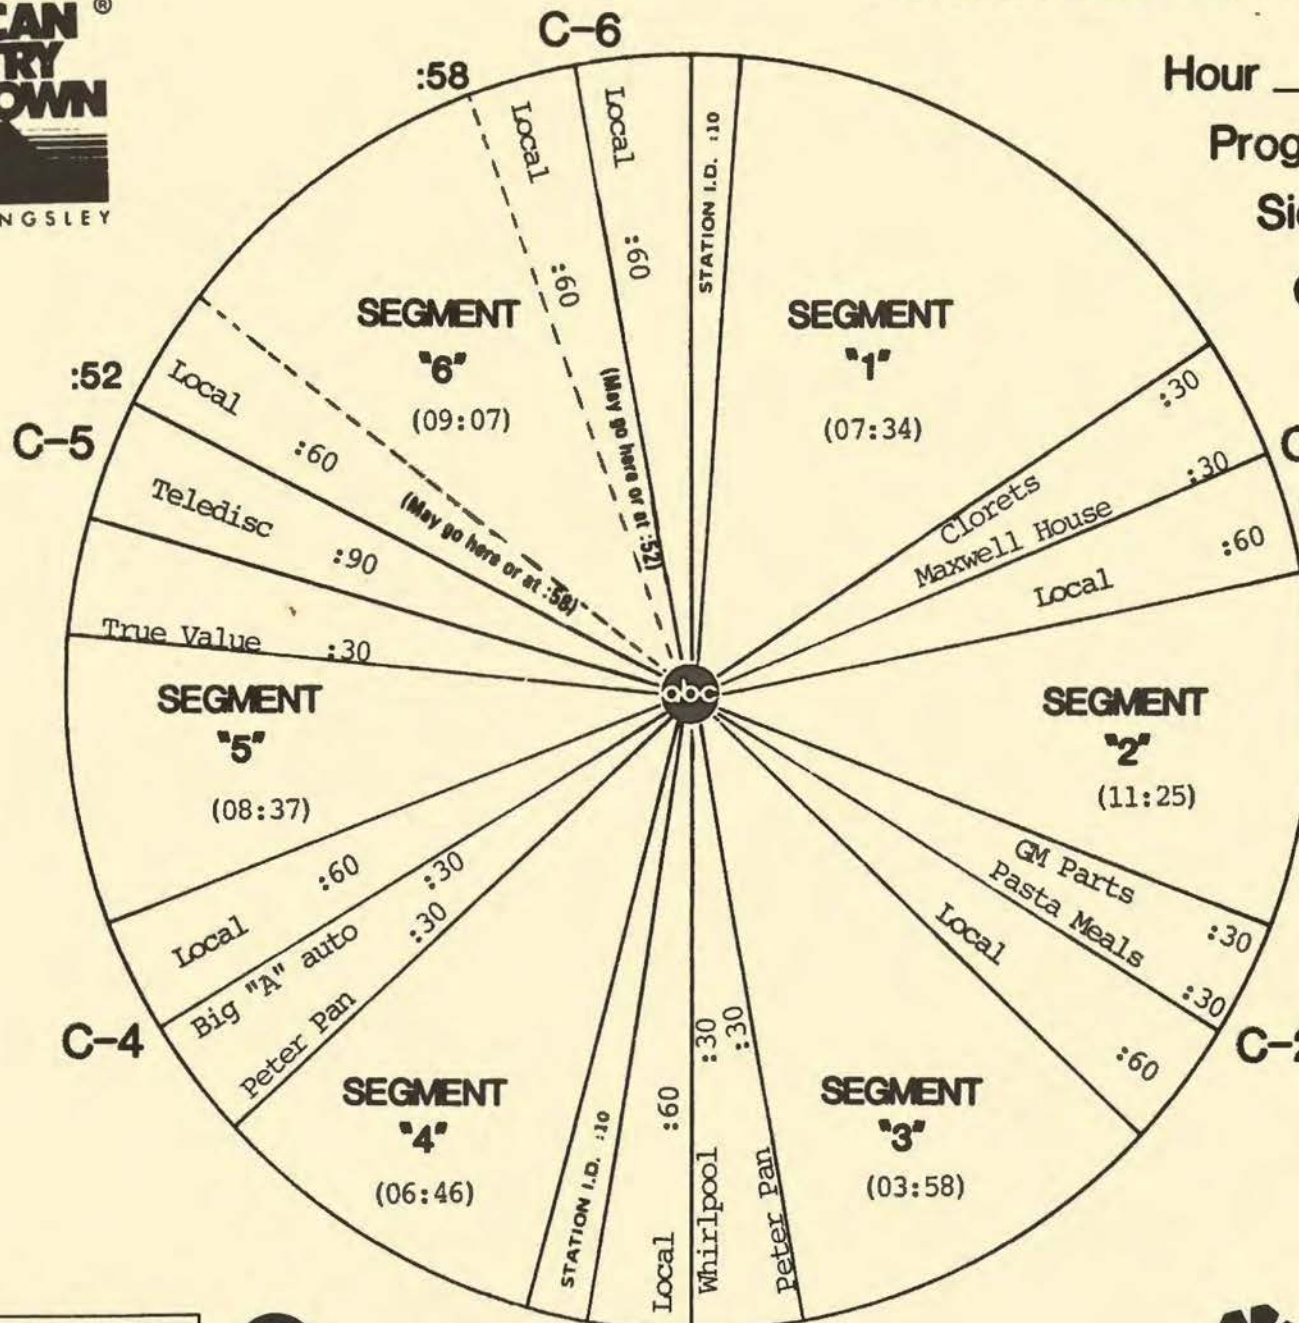

# FORMAT AND COMMERCIAL CLOCK

Hour IV

Program 872-4

Sides      and     

Chart Date 4/25/87

Local minutes available 6

Network minutes used 6

**ABC Watermark**