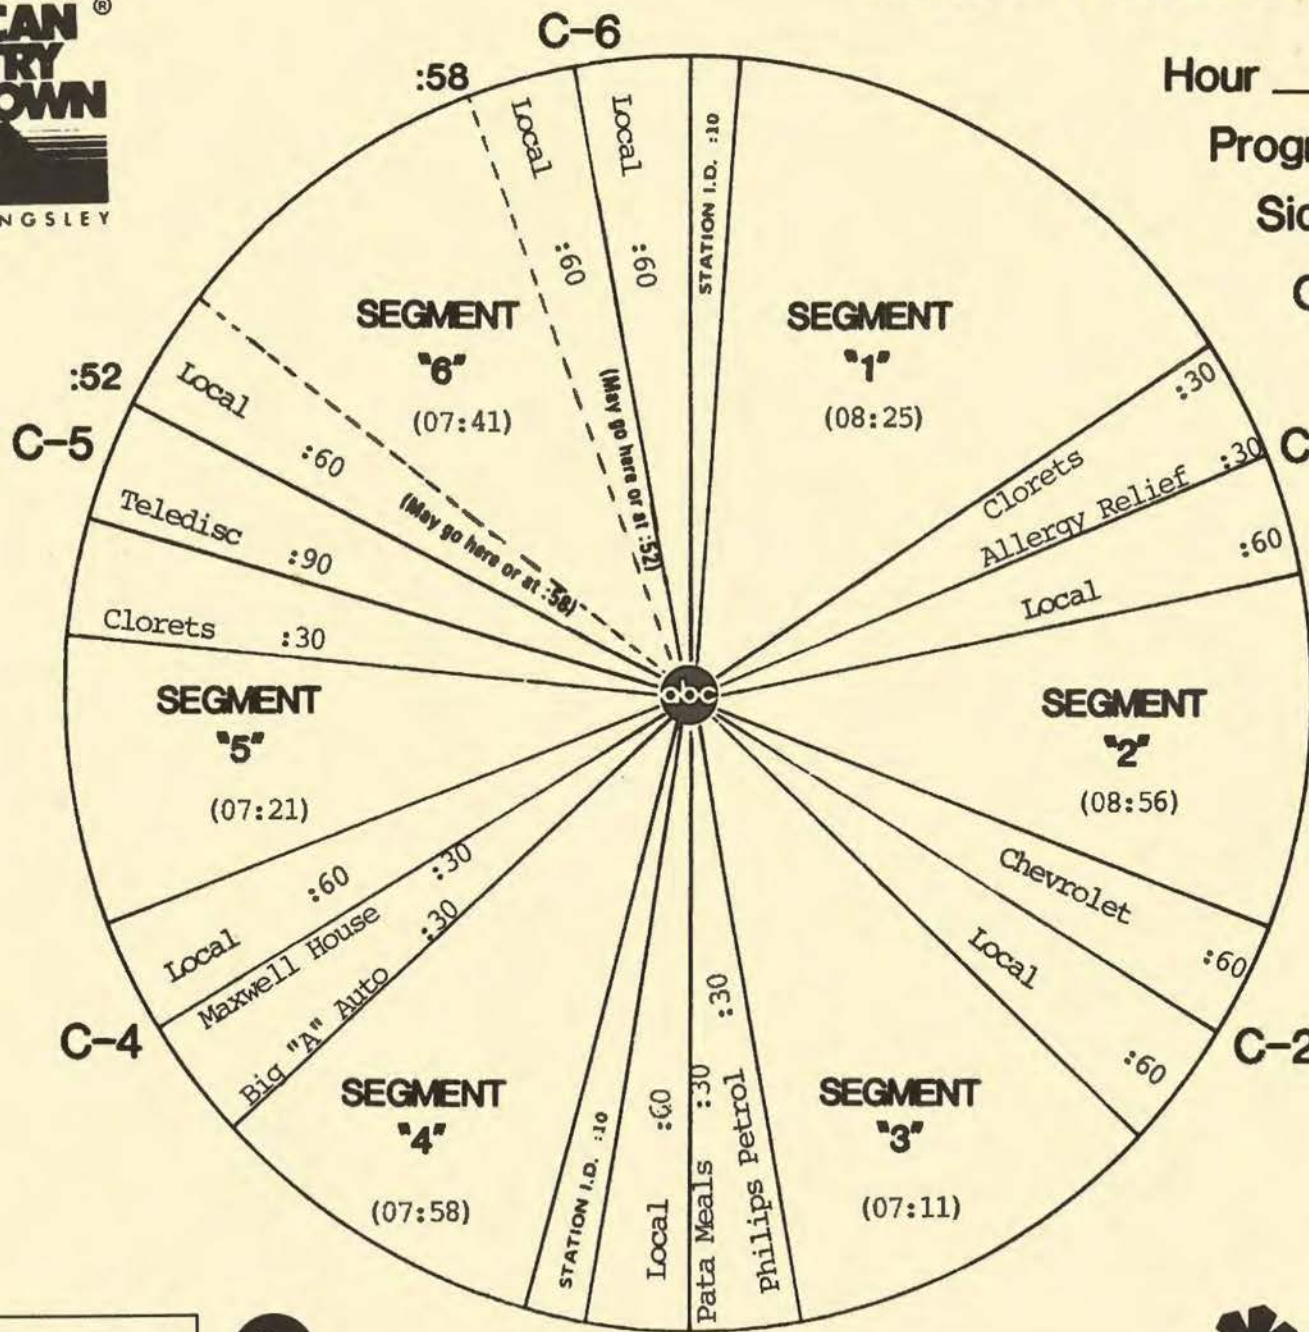

# FORMAT AND COMMERCIAL CLOCK

Hour I

Program 872-4

Sides 1A and 1B

Chart Date 4/25/87

Local minutes available 6

Network minutes used 6

**ABC Watermark**