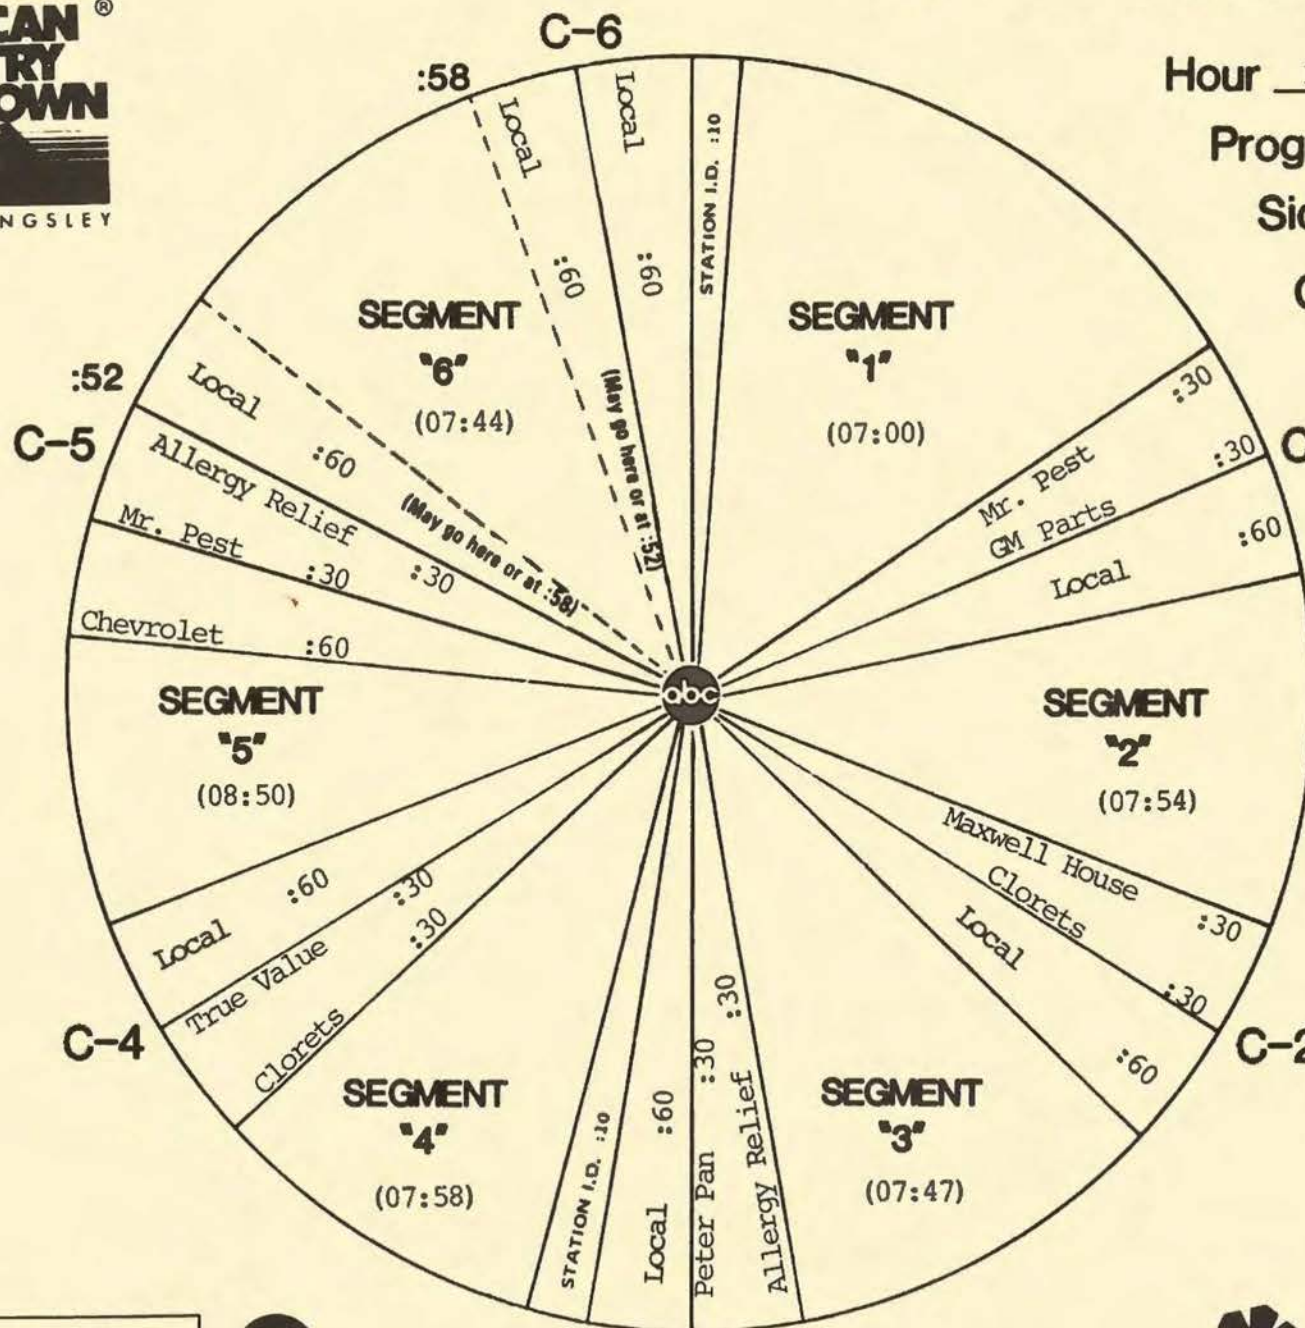

# FORMAT AND COMMERCIAL CLOCK

Hour III

Program 872-4

Sides 3A and 3B

Chart Date 4/25/87

Local minutes available 6

Network minutes used 6

**ABC Watermark**

# FORMAT AND COMMERCIAL CLOCK

Hour IV

Program 872-4

Sides      and     

Chart Date 4/25/87

Local minutes available 6

Network minutes used 6

**ABC Watermark**