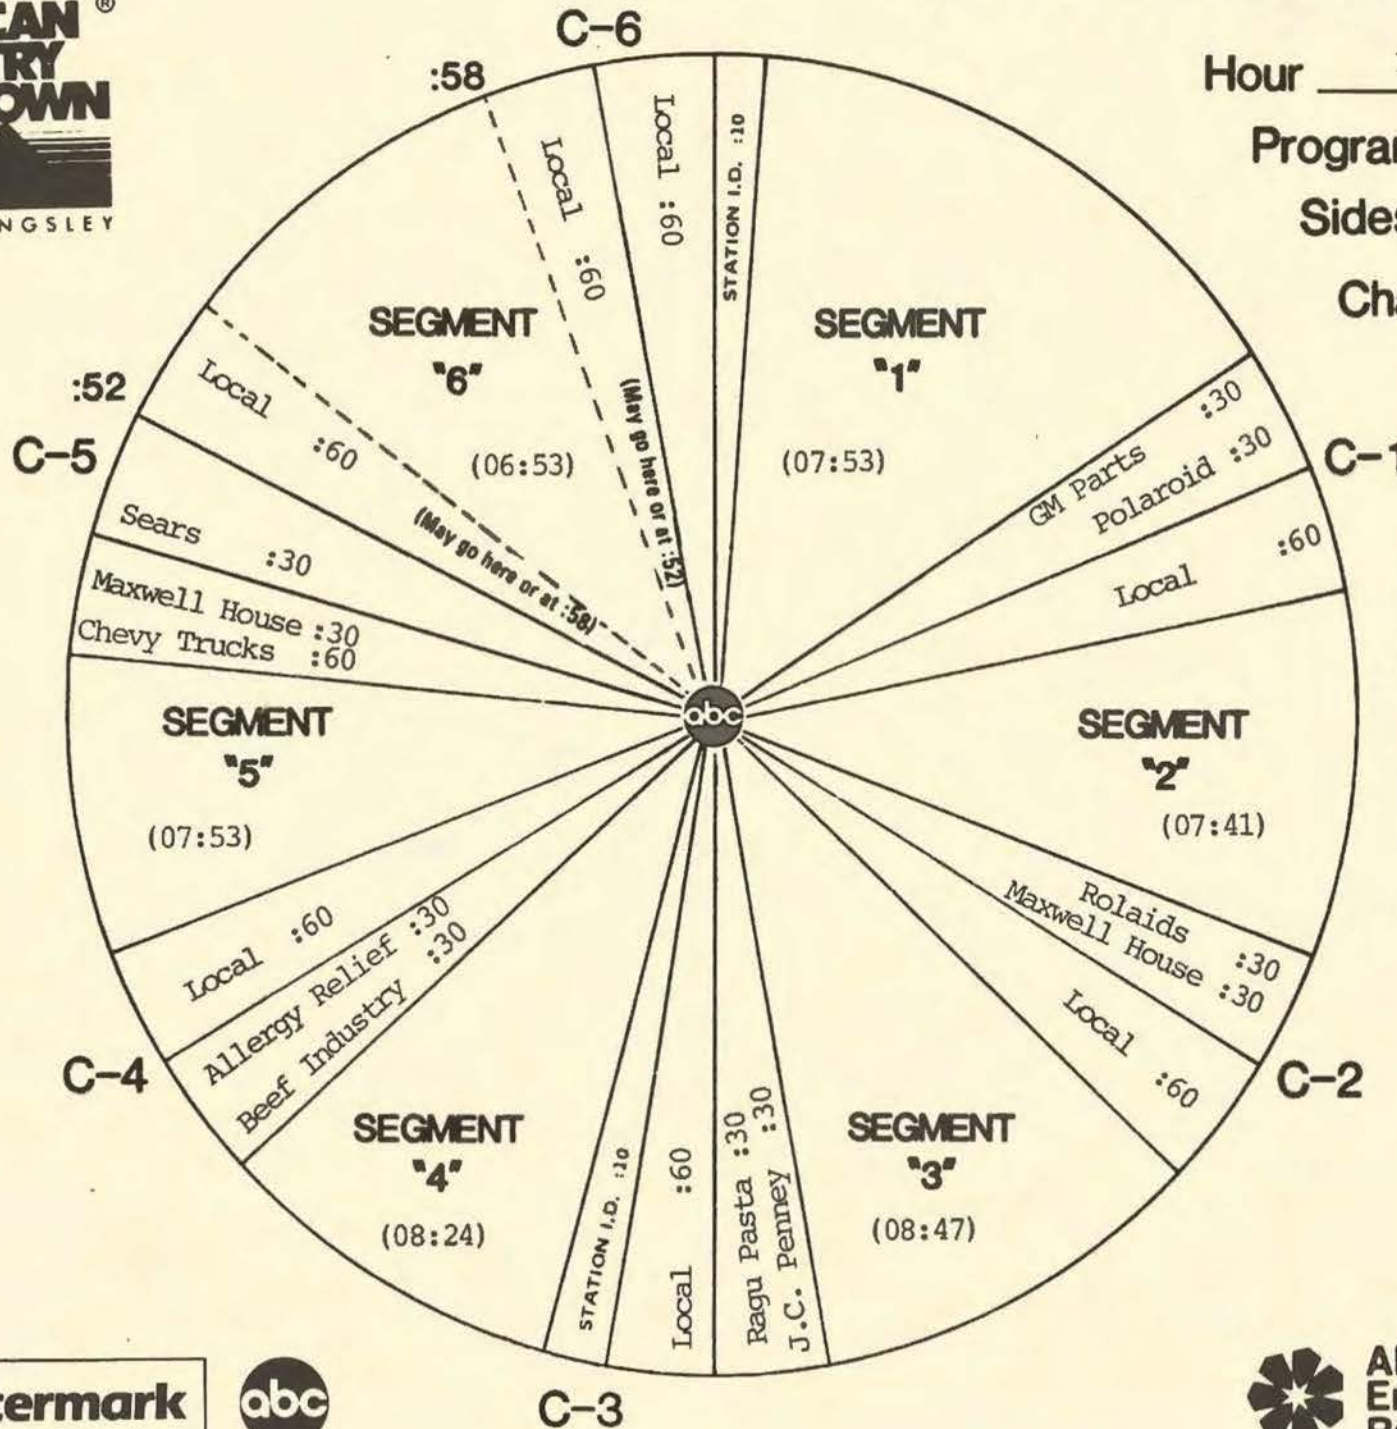

FORMAT AND COMMERCIAL CLOCK

Hour I

Program 872-8

Sides 1A and 1B

Chart Date 5/23/87

Local minutes available 6

Network minutes used 6

ABC Watermark