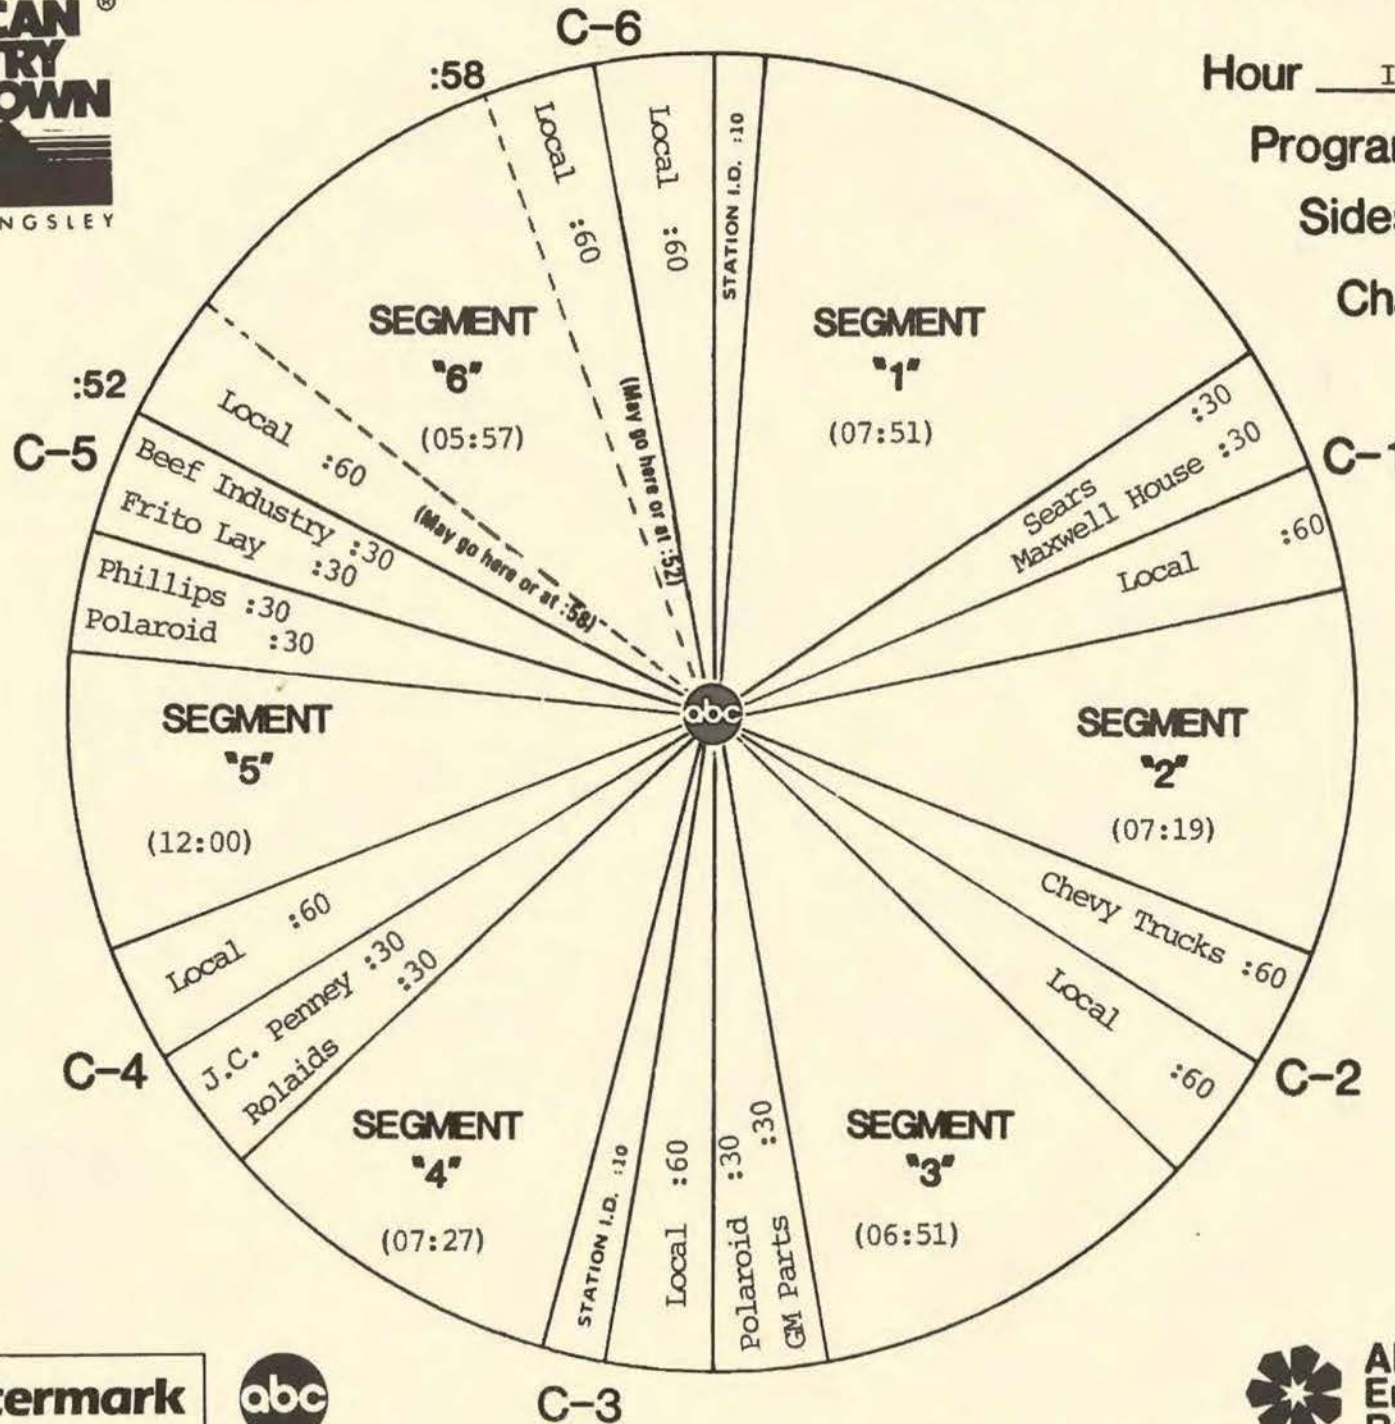

ABC Entertainment Radio Network

FORMAT AND COMMERCIAL CLOCK

Hour III

Program 872-8

Sides 3A and 3B

Chart Date 5/23/87

Local minutes available 6

Network minutes used 6

ABC Watermark

ABC Entertainment Radio Network

**AMERICAN
COUNTRY
COUNTDOWN**

WITH BOB KINGSLEY

ABC Watermark

3575 Cahuenga Blvd. West #555
Los Angeles, CA 90068
(818) 980-9490

TOPICAL PROMOS

ACC PROMOS FOR SHOW #872-8 ARE LOCATED AT THE END OF SIDE 4A