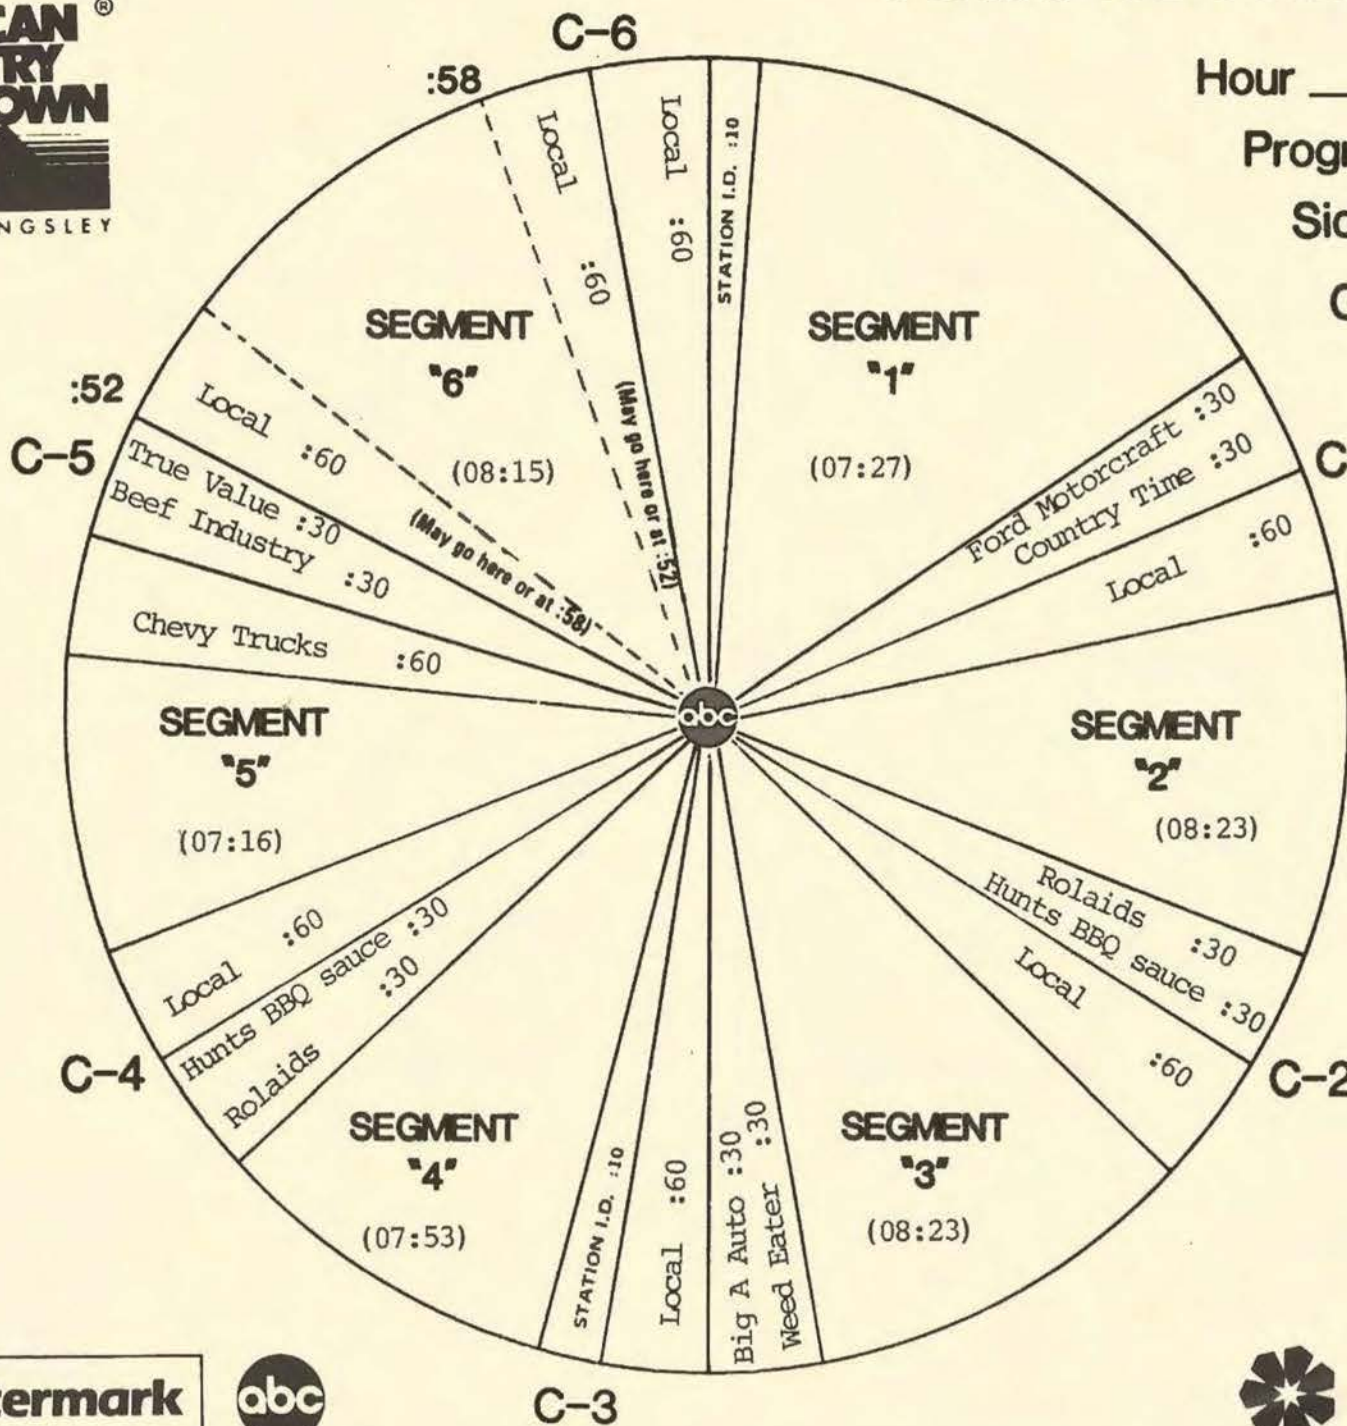

FORMAT AND COMMERCIAL CLOCK

Hour II

Program 872-8

Sides 2A and 2B

Chart Date 5/23/87

Local minutes available 6

Network minutes used 6

ABC Watermark

ABC Entertainment Radio Network

FORMAT AND COMMERCIAL CLOCK

Hour III

Program 872-8

Sides 3A and 3B

Chart Date 5/23/87

Local minutes available 6

Network minutes used 6