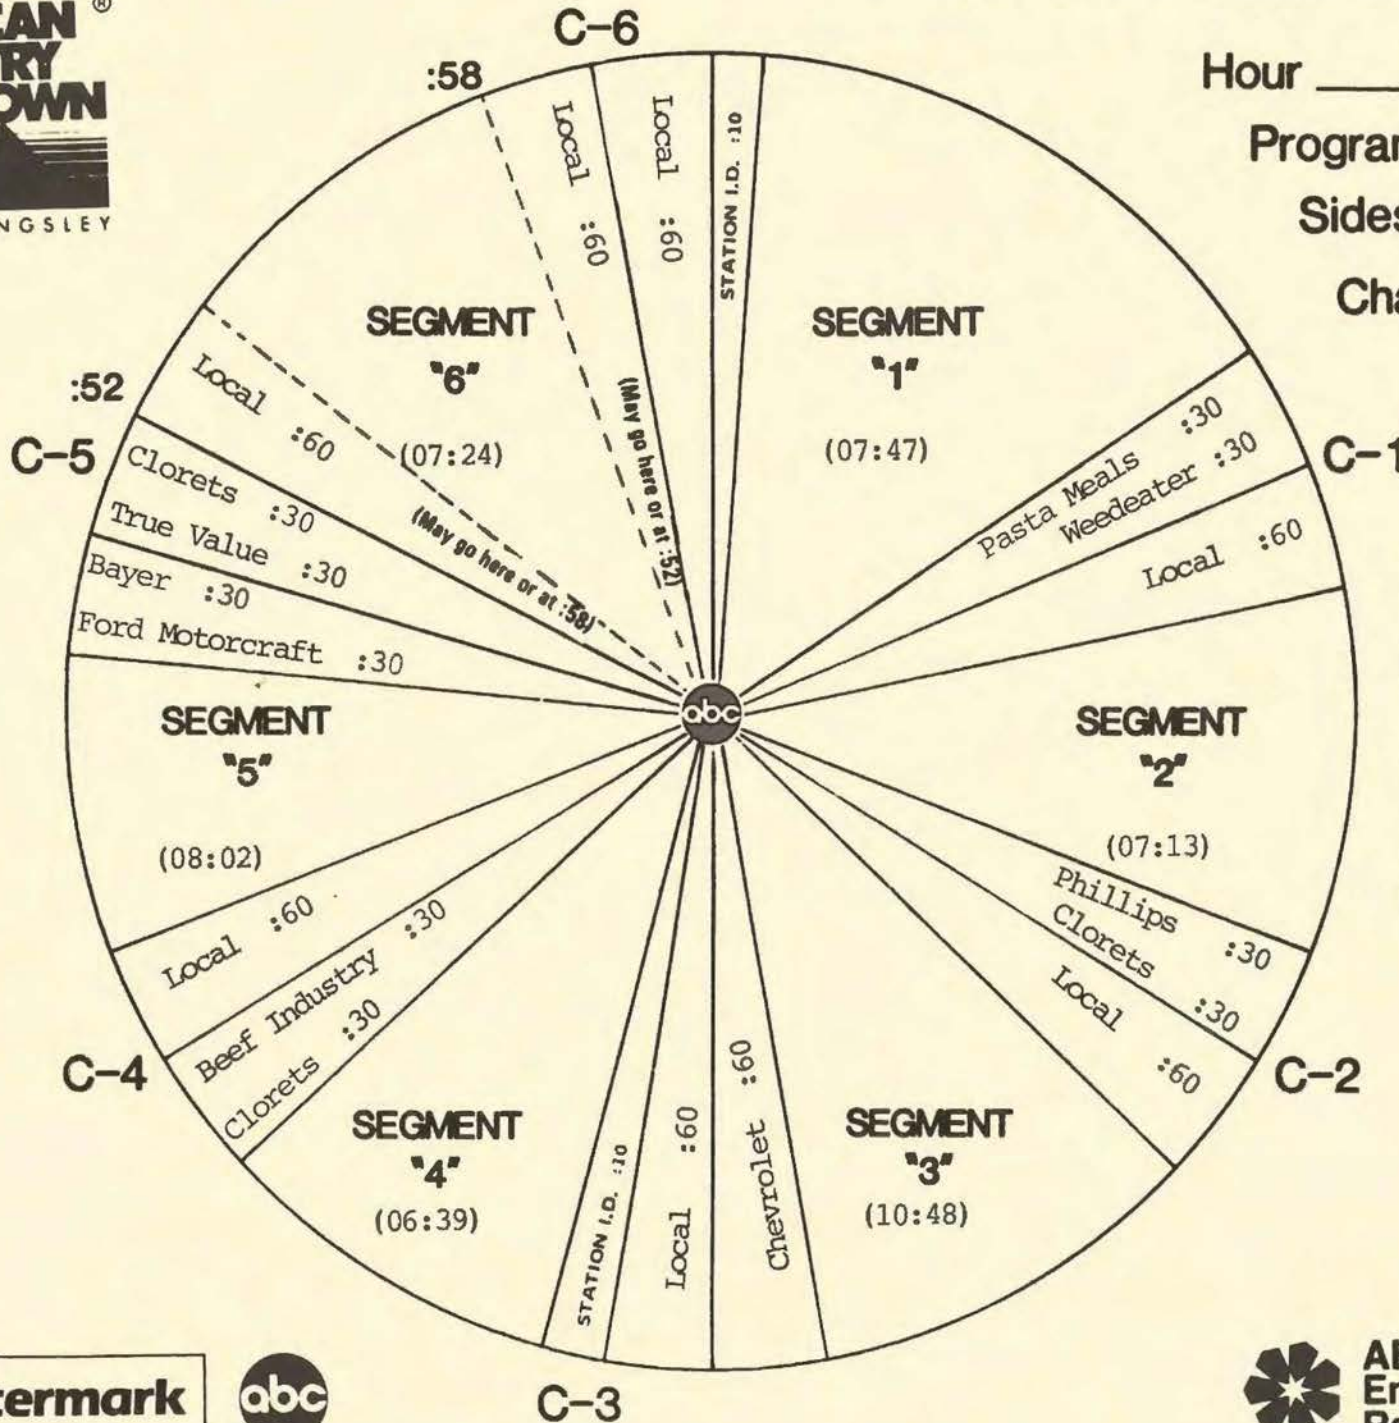

FORMAT AND COMMERCIAL CLOCK

Hour III

Program 872-9

Sides 3A and 3B

Chart Date 5/30/87

Local minutes available 6

Network minutes used 6

ABC Watermark

AMERICAN COUNTRY COUNTDOWN

WITH BOB KINGSLEY

ABC Watermark

3575 Cahuenga Blvd. West #555
Los Angeles, CA 90068
(818) 980-9490

TOPICAL PROMOS

ACC PROMOS FOR SHOW #872-9 ARE LOCATED AT THE END OF SIDE 4B

DO NOT USE AFTER MAY 31, 1987