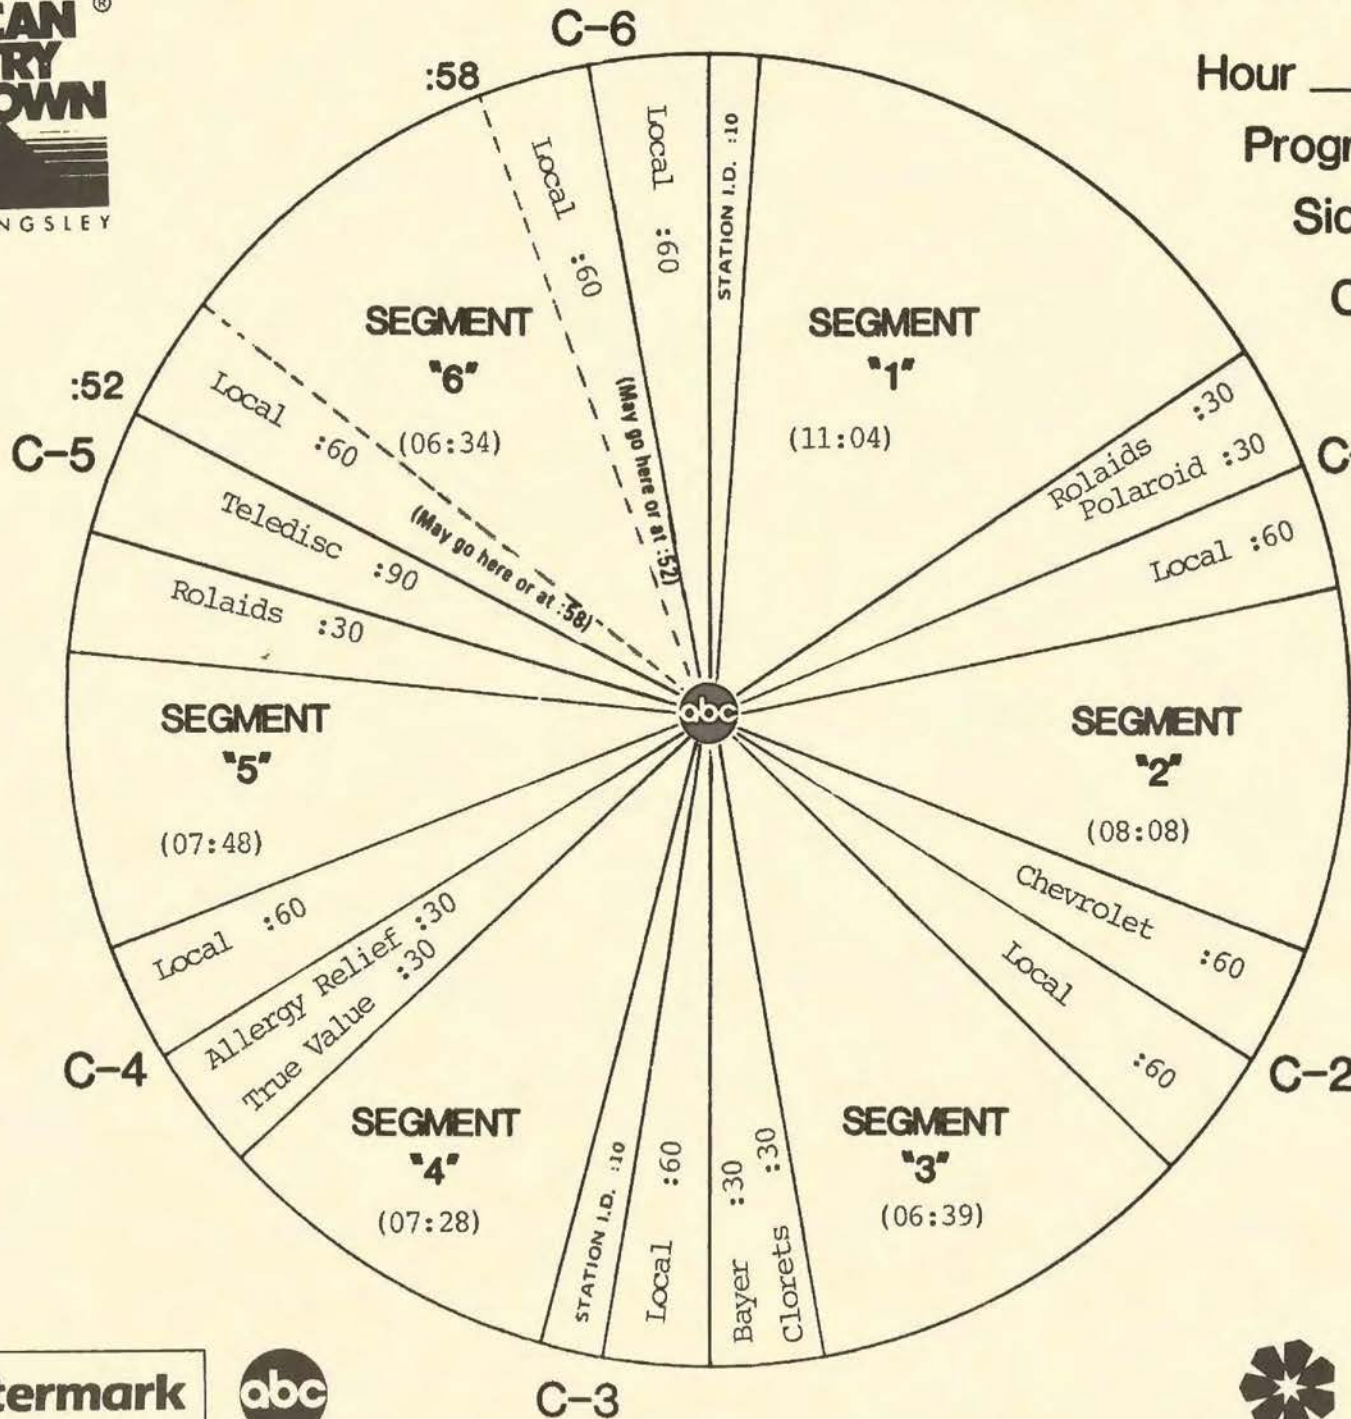

Hour I

Program 872-9

Sides 1A and 1B

Chart Date 5/30/87