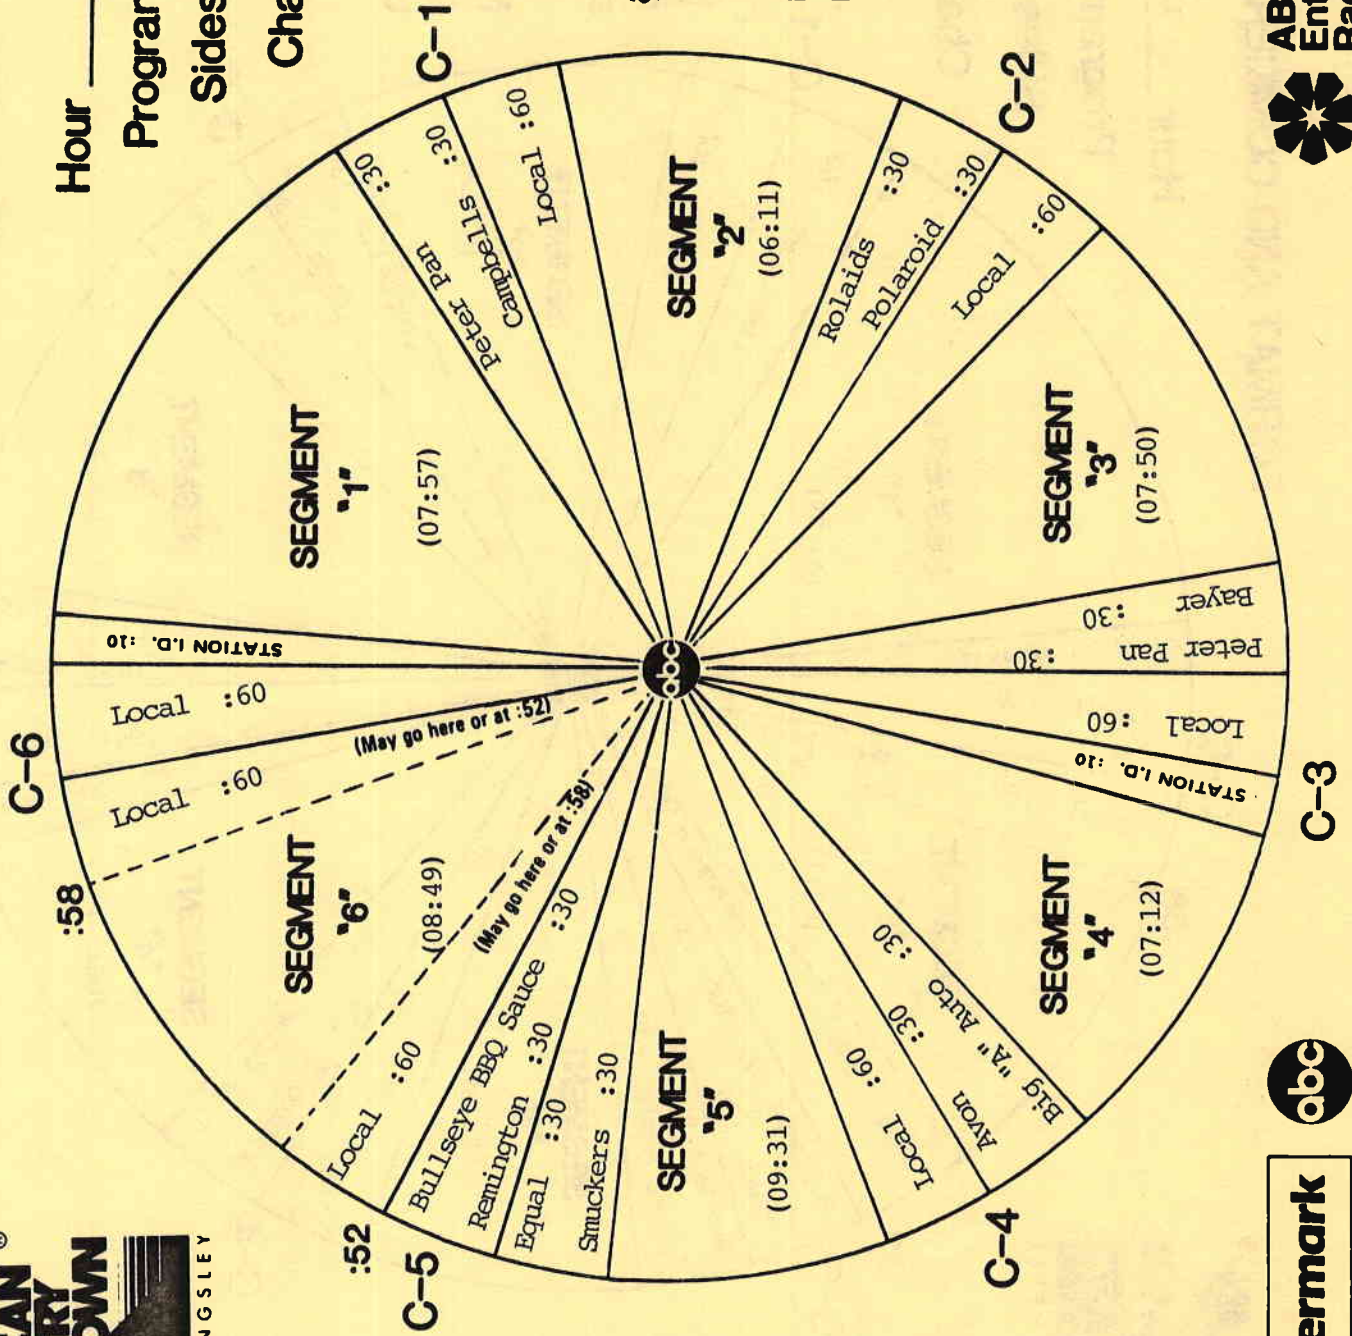

# FORMAT AND COMMERCIAL CLOCK

Hour IV

Program 872-11

Sides 4A and 4B

Chart Date 6/13/87

Local minutes available 6

Network minutes used 6

ABC Watermark