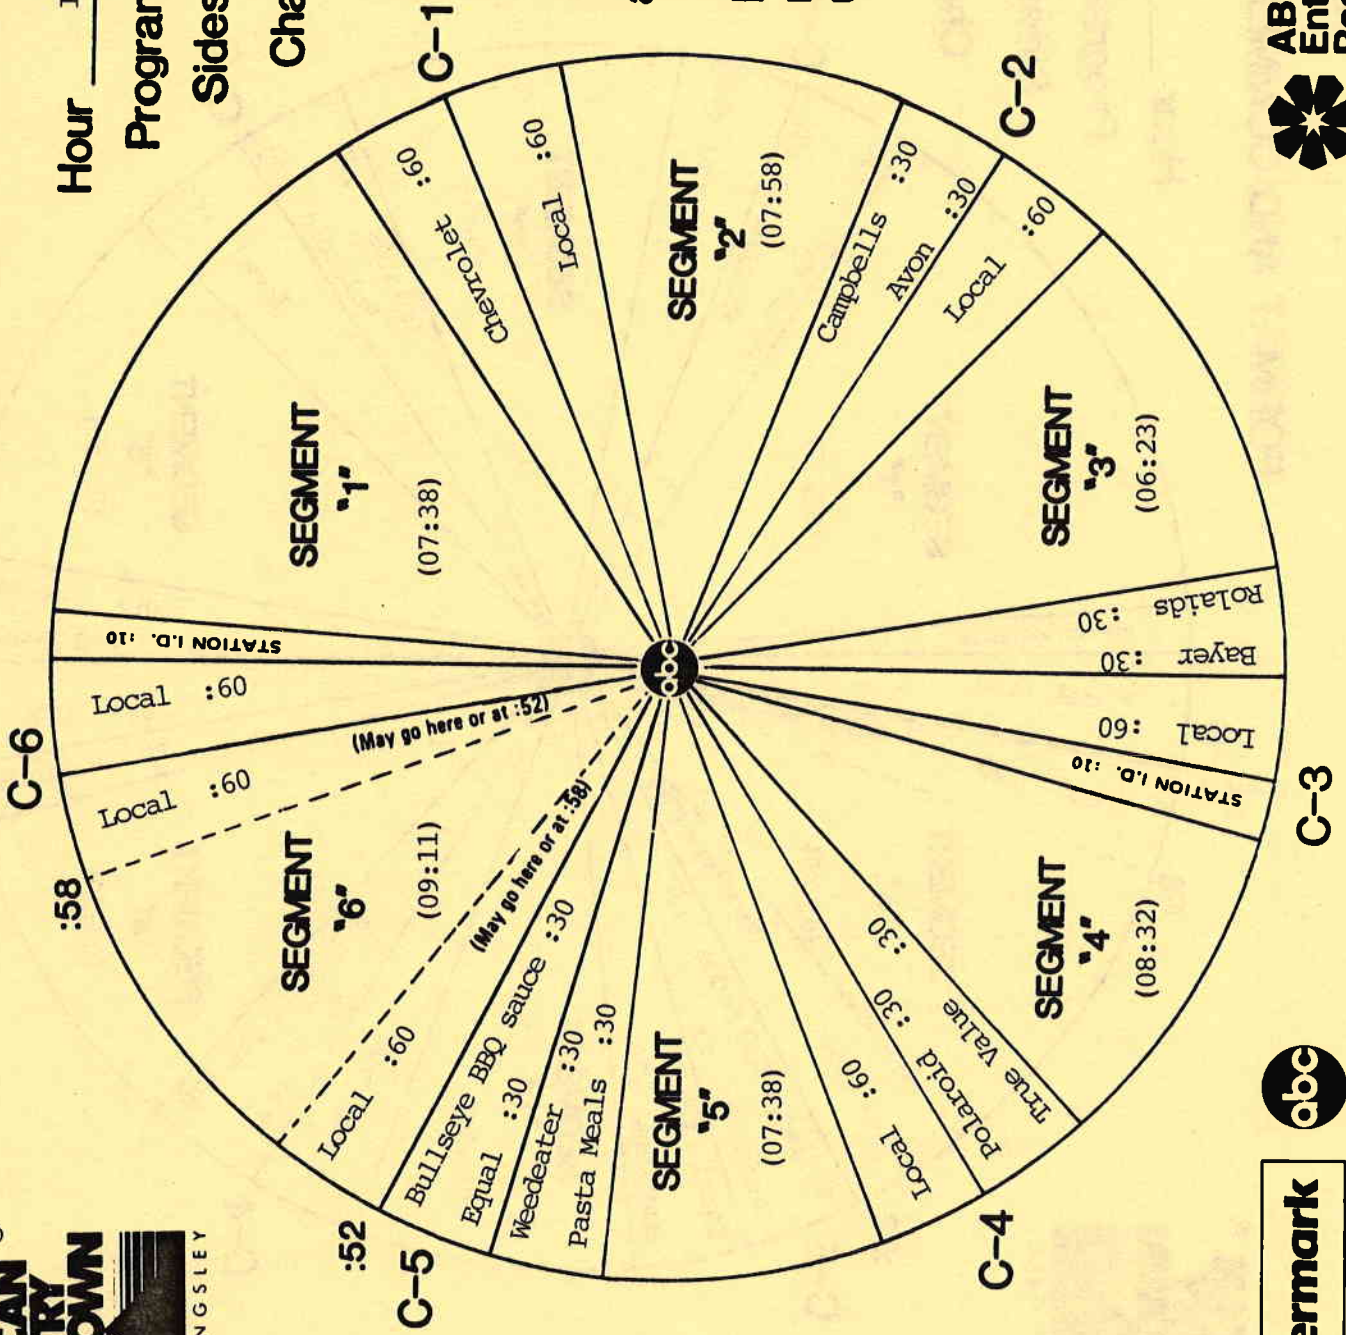

# FORMAT AND COMMERCIAL CLOCK

Hour III

Program 872-11

Sides 3A and 3B

Chart Date 6/13/87

Local minutes available 6

Network minutes used 6

ABC Watermark