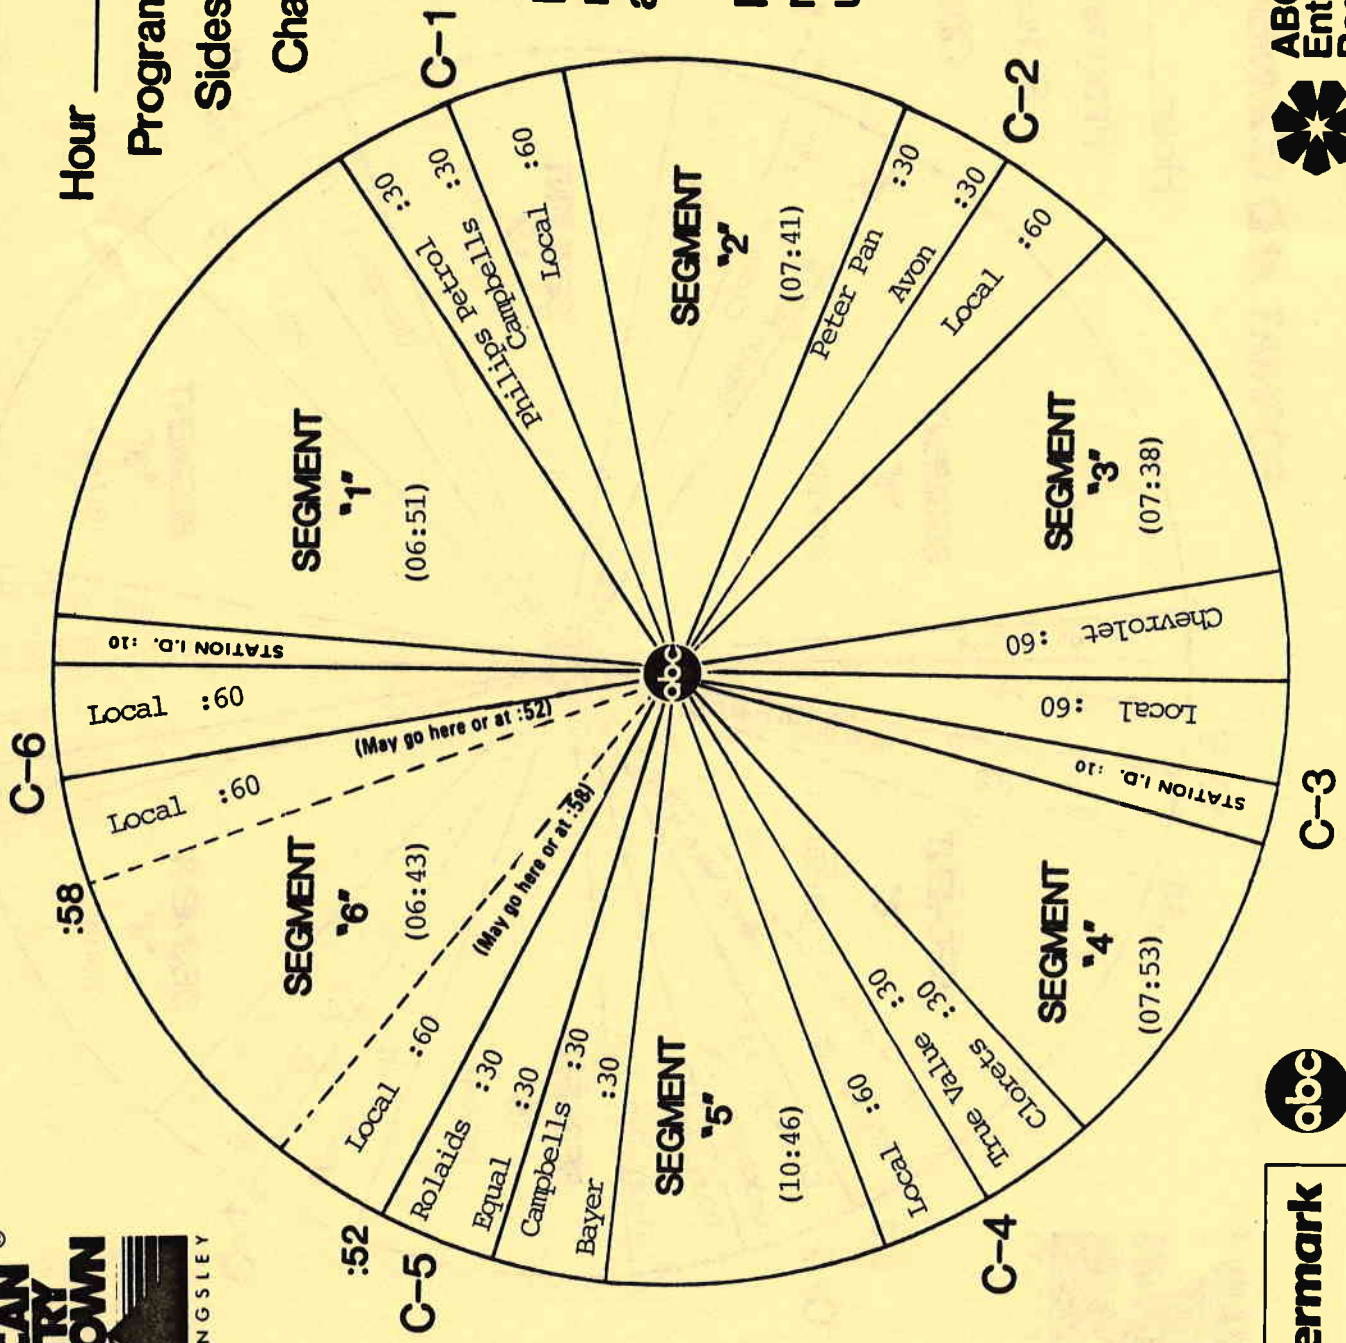

Hour I
Program 872-11
Sides 1A and 1B
Chart Date 6/13/87

Local minutes available 6
Network minutes used 6