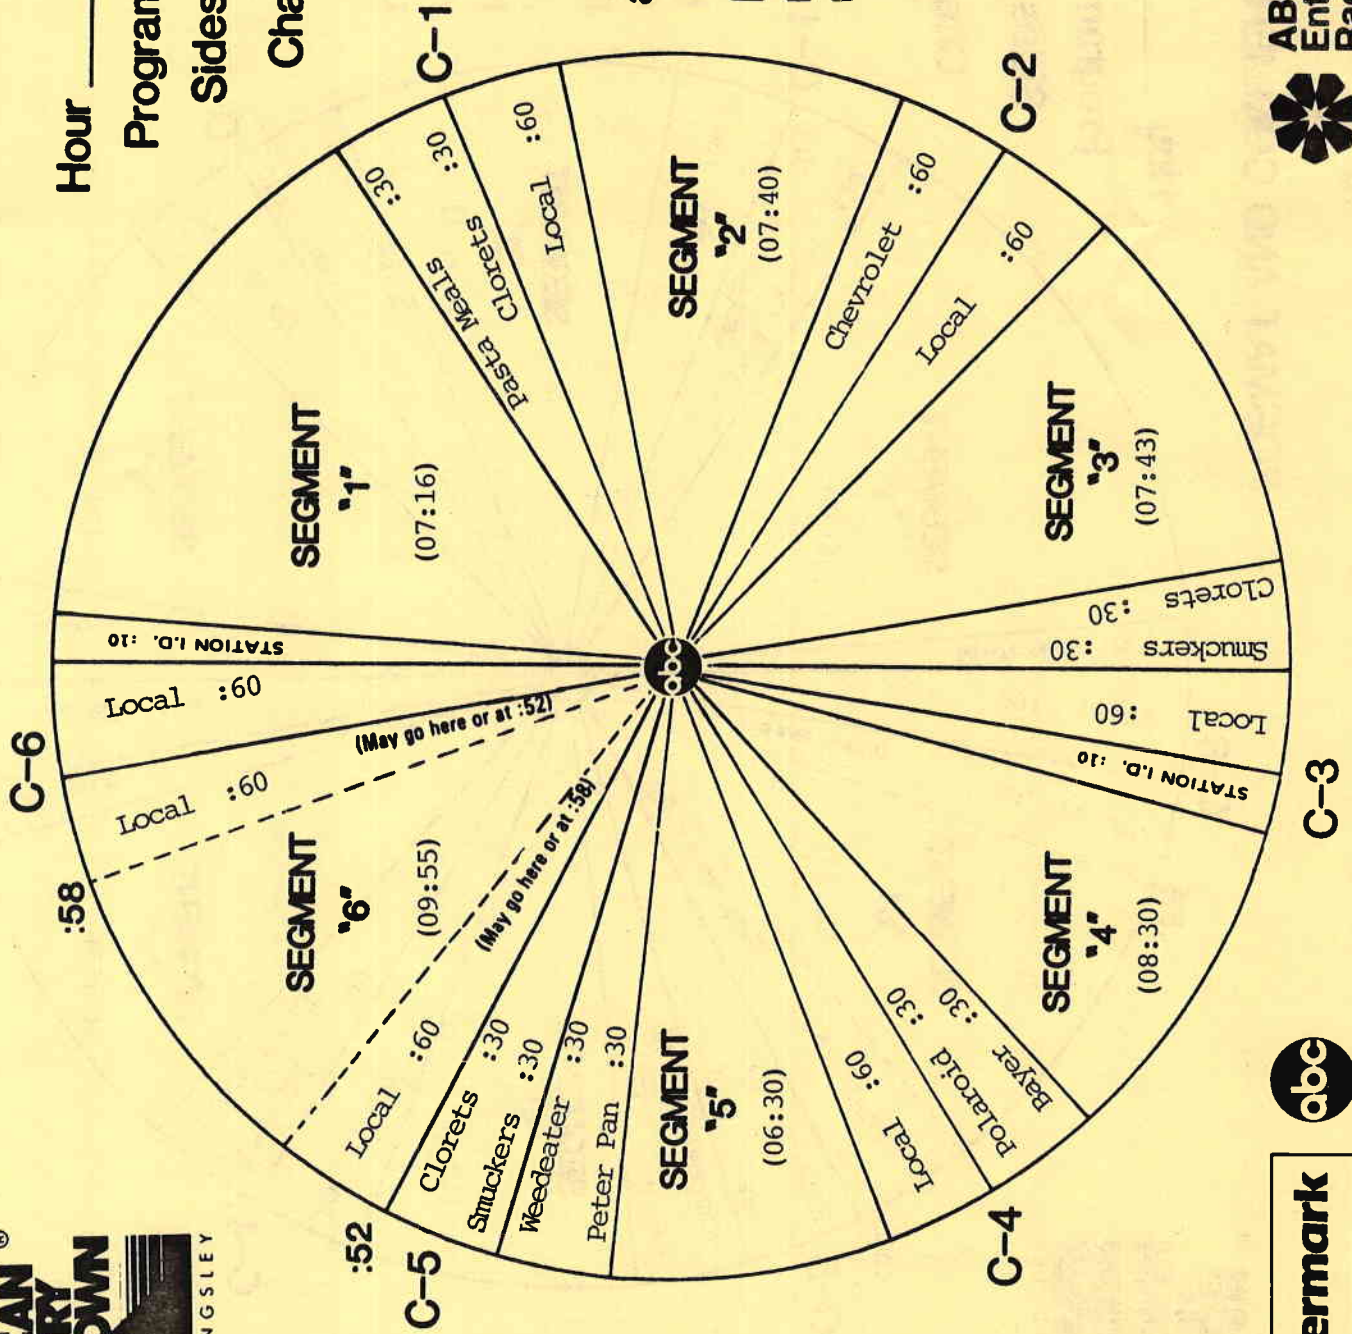

# FORMAT AND COMMERCIAL CLOCK

Hour II

Program 872-11

Sides 2A and 2B

Chart Date 6/13/87

Local minutes available 6

Network minutes used 6

**ABC Watermark**