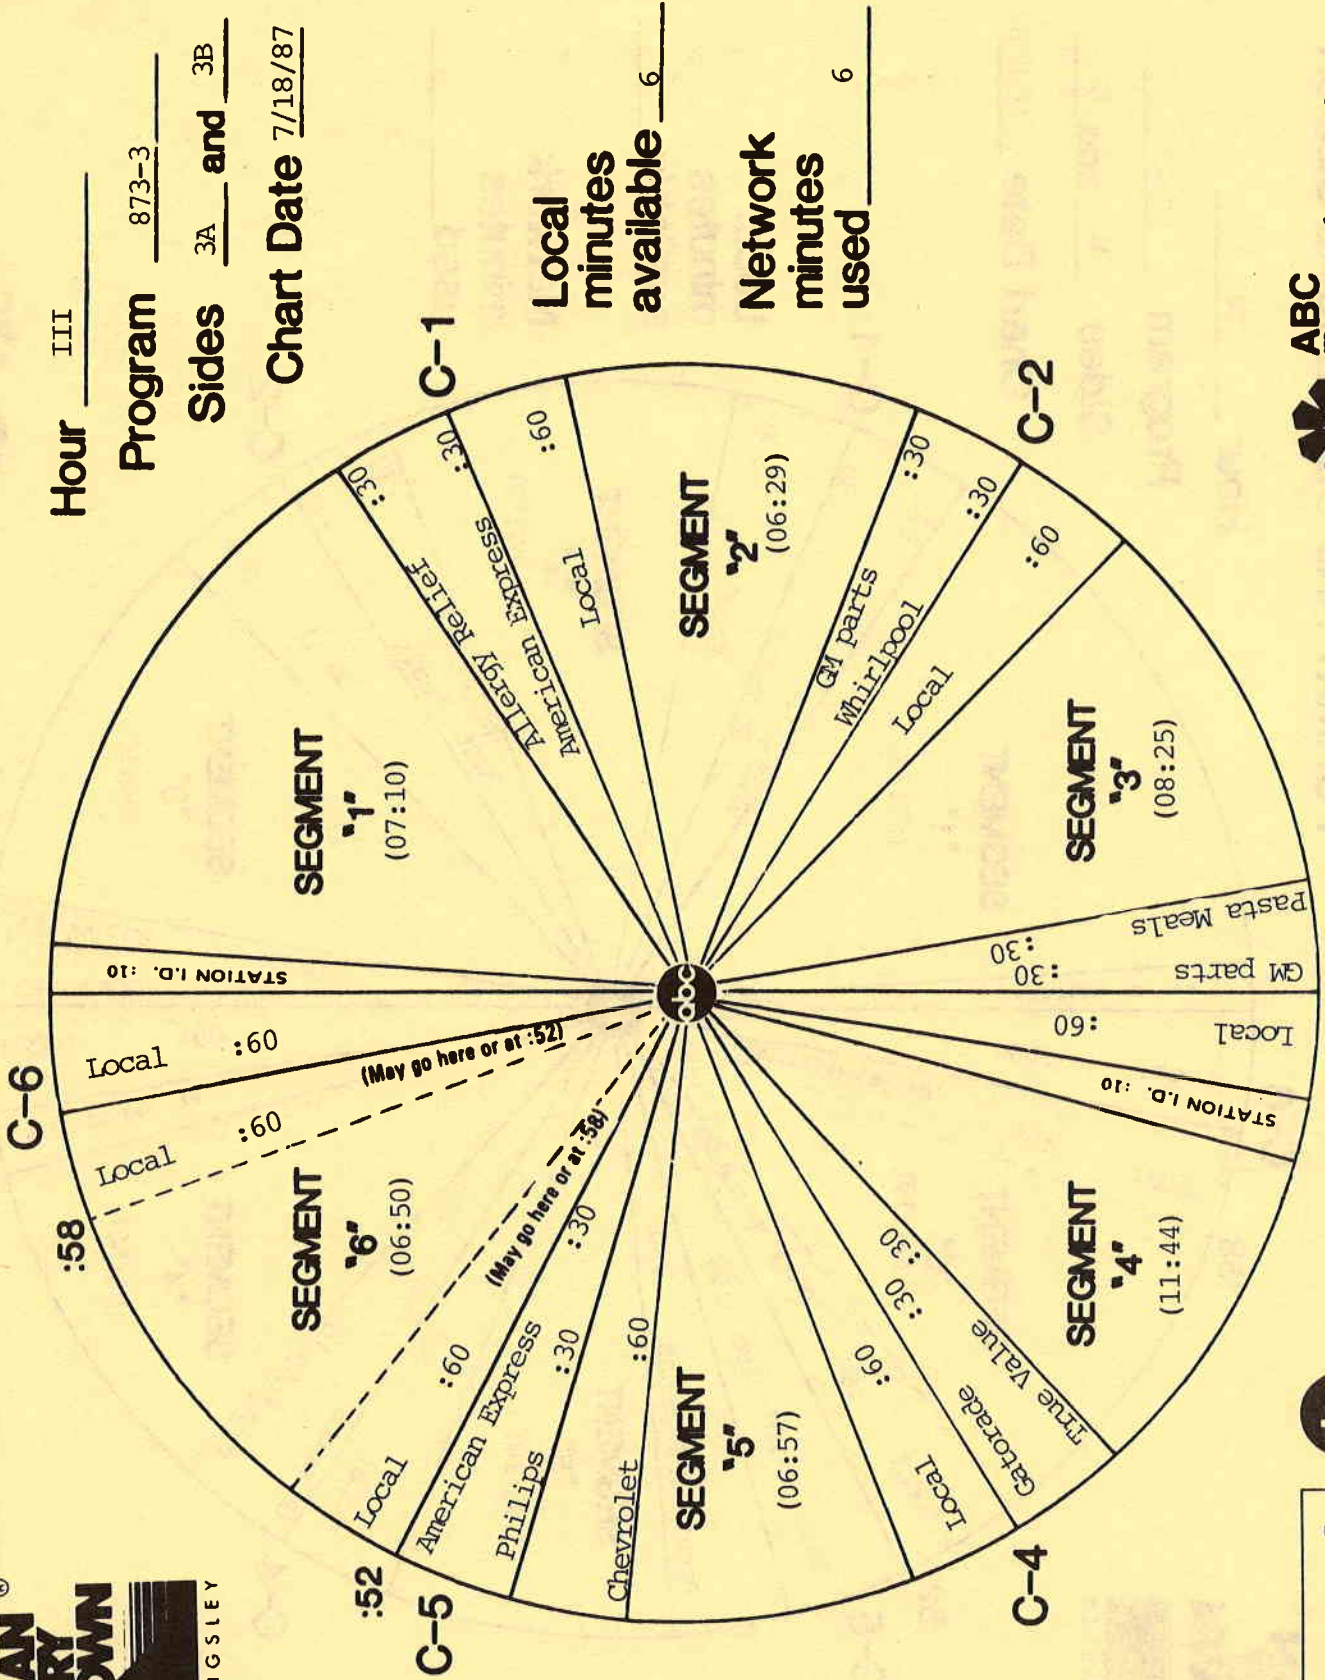

Program 873-3

Sides 3A and 3B

Chart Date 7/18/87

Local minutes available 6

Network minutes used 6

ABC Watermark

AMERICAN COUNTRY COUNTDOWN

WITH BOB KINGSLEY

Hi, this is Bob Kingsley...and last week on American Country Countdown the Judds eased into the #2 spot of our survey with their song called "I KNOW WHERE I'M GOING"...and where they hope they're going is up one more notch to #1. Now, they just may be able to do it if they can out-distance Steve Wariner at #3 and the hot duet by Crystal Gayle and Gary Morris at #4...so you check out all the action this week on American Country Countdown!

2) FOUR DEBUTS INTO THE FORTY (:29)

Hi, I'm Bob Kingsley...and last week on American Country Countdown four new songs made their debut into the excitement of our survey of the top country hits in the nation...including "I'LL BE THE ONE" at #39 for the Statlers, "NOWHERE ROAD" at #38 for Steve Earle...plus one called "PONIES" in at #37 for Michael Johnson and debuting highest at #36 was Dan Seals' "THREE TIME LOSER". Find out how these and all your favorite singers and songs are doing this week on American Country Countdown!

3) TWO WITH IDENTICAL TOP TEN AND #1 HIT RECORDS GOING
HEAD TO HEAD (:28)

Hi, I'm Bob Kingsley...and last week on American Country Countdown two artists with identical scores in the top ten and #1 hits departments were going head to head on Billboard's chart. Lee Greenwood was at #9 with his 16th top ten hit and Reba McEntire was at #8 with her 16th top ten tune. Now they both have 7 #1 hits each to their credit and both are hoping to move closer to their 8th #1 country hit, this week on American Country Countdown!