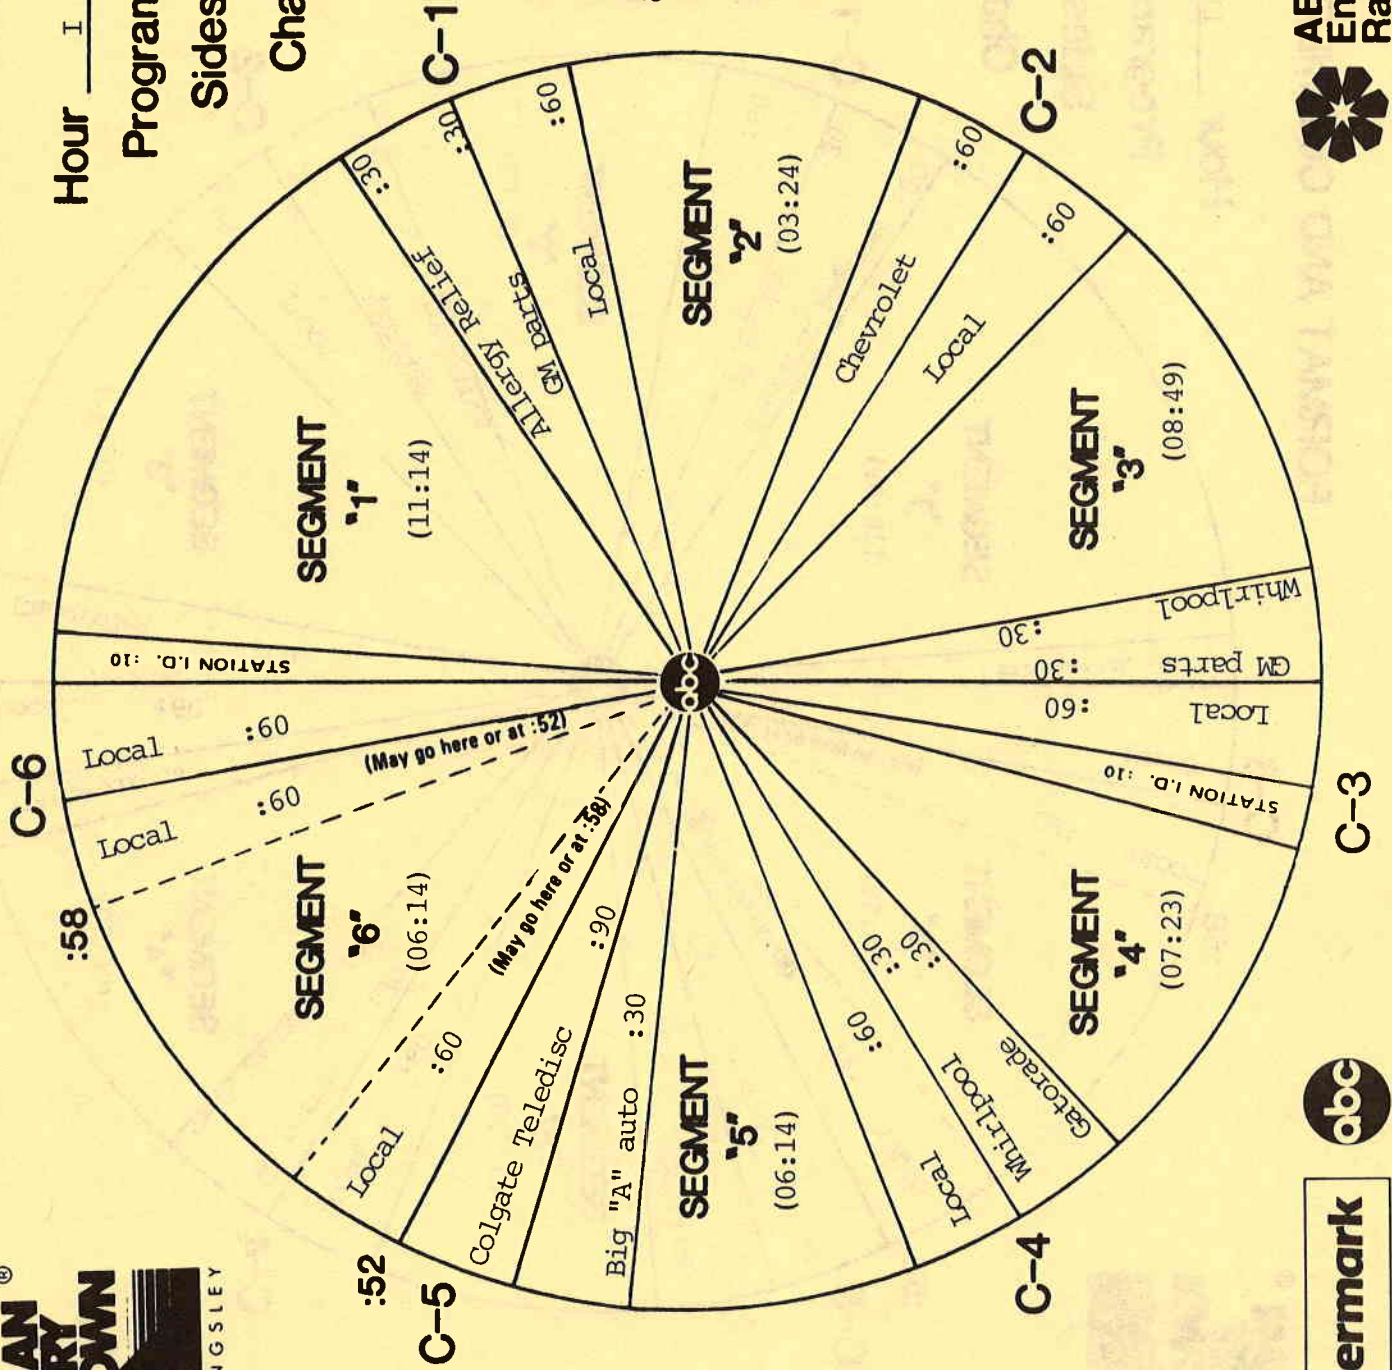

Hour I
Program 873-3

Sides 1A and 1B

Chart Date 7/18/87