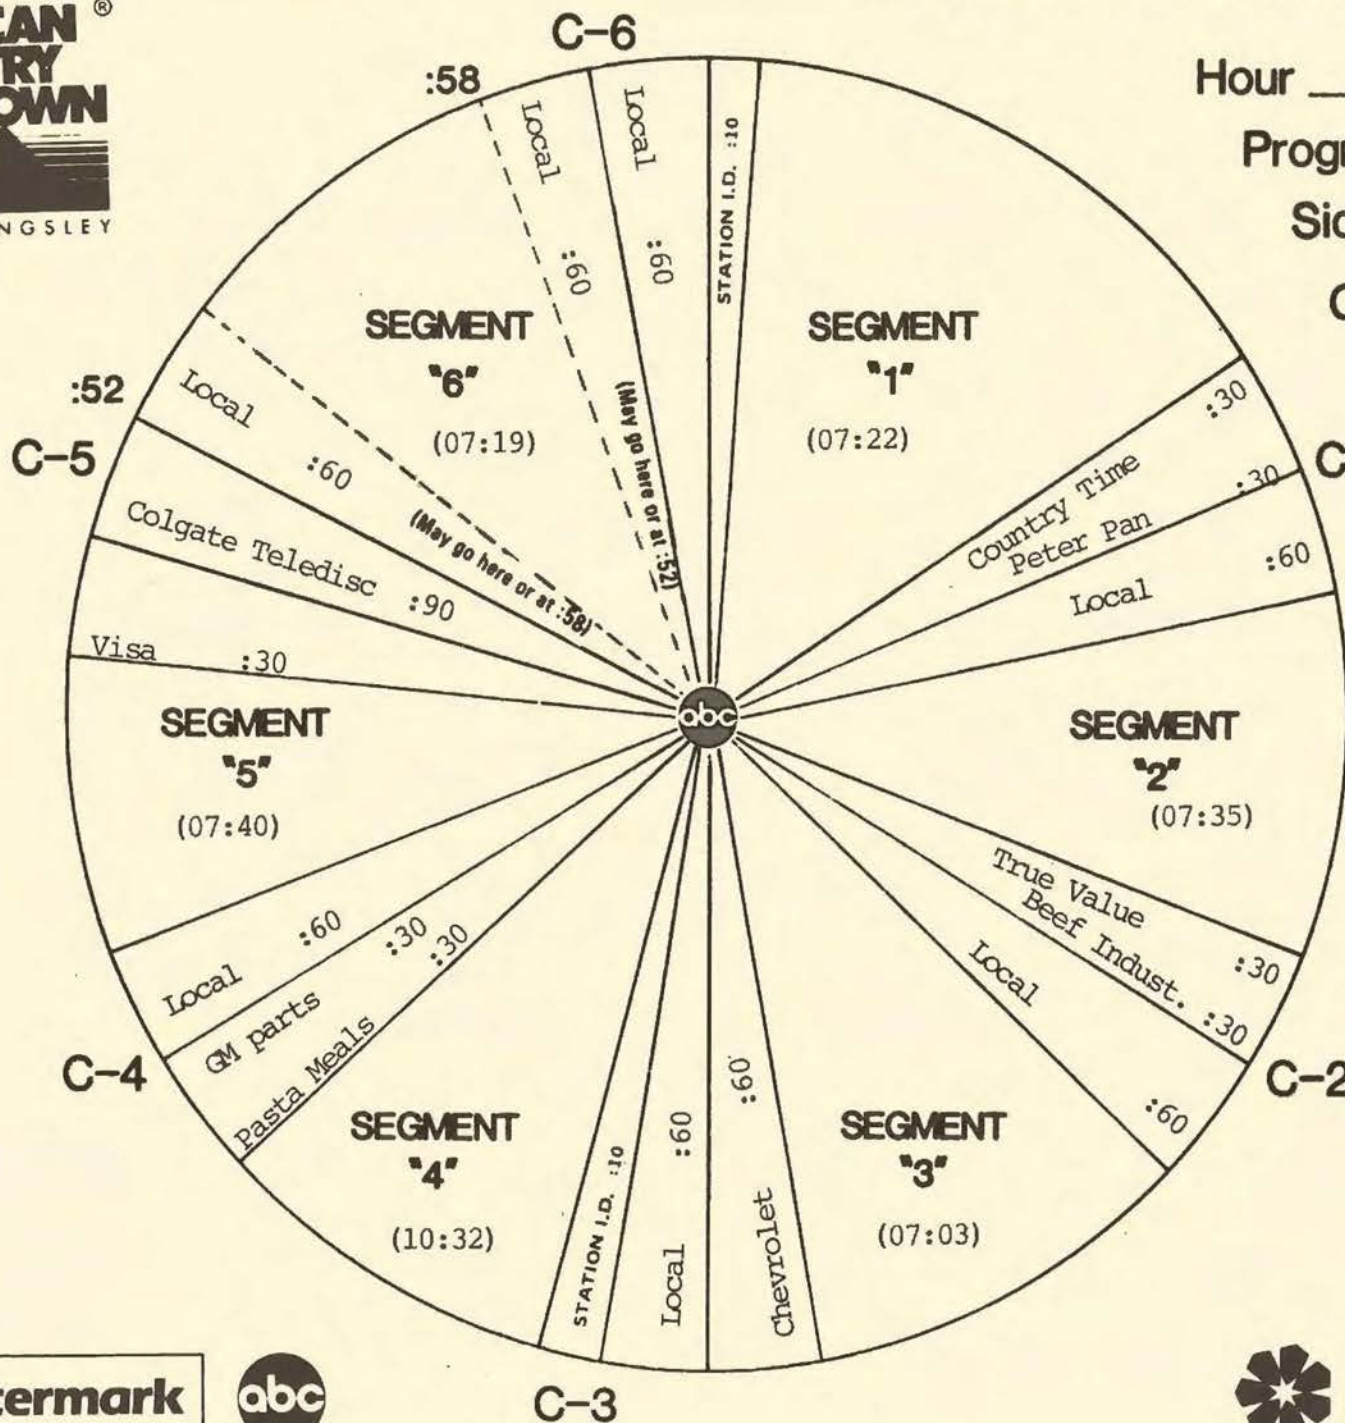

# FORMAT AND COMMERCIAL CLOCK

Hour 11

Program 873-4

Sides 2A and 2B

Chart Date 7/25/87

Local minutes available 6

Network minutes used 6

ABC Watermark