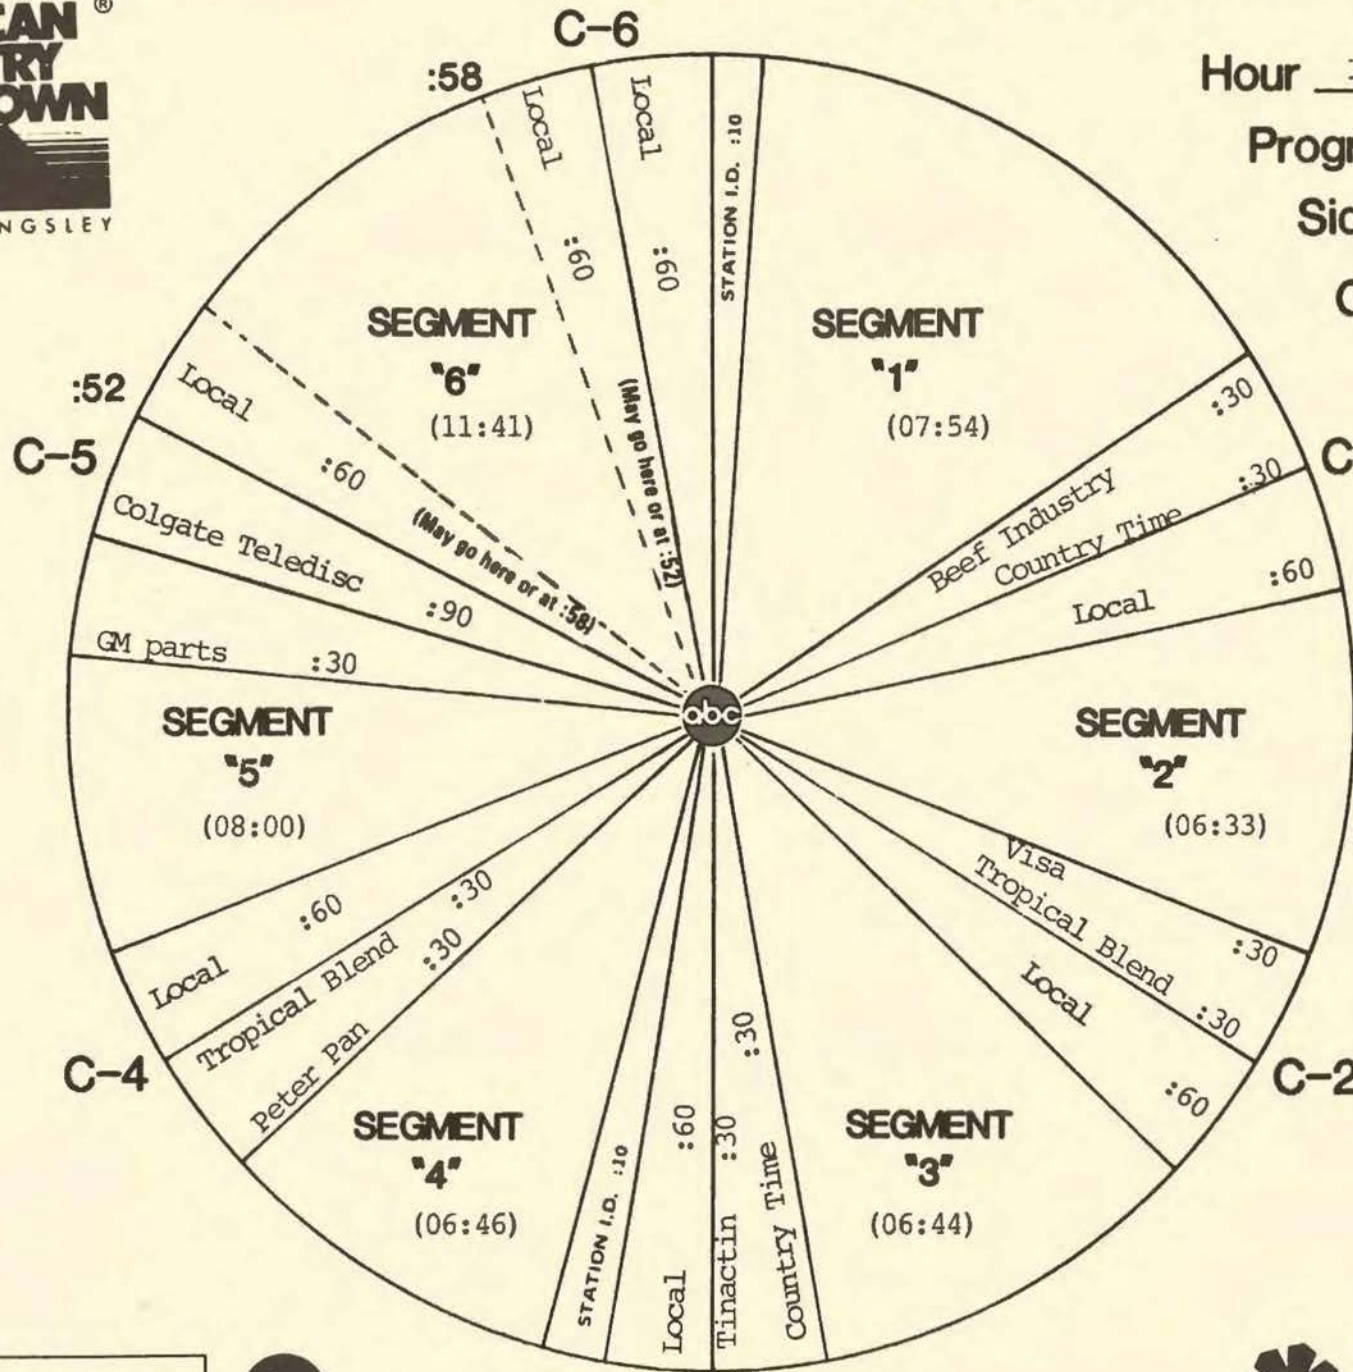

# FORMAT AND COMMERCIAL CLOCK

Hour IV

Program 873-4

Sides 4A and 4B

Chart Date 7/25/87

Local minutes available 6

Network minutes used 6

**ABC Watermark**