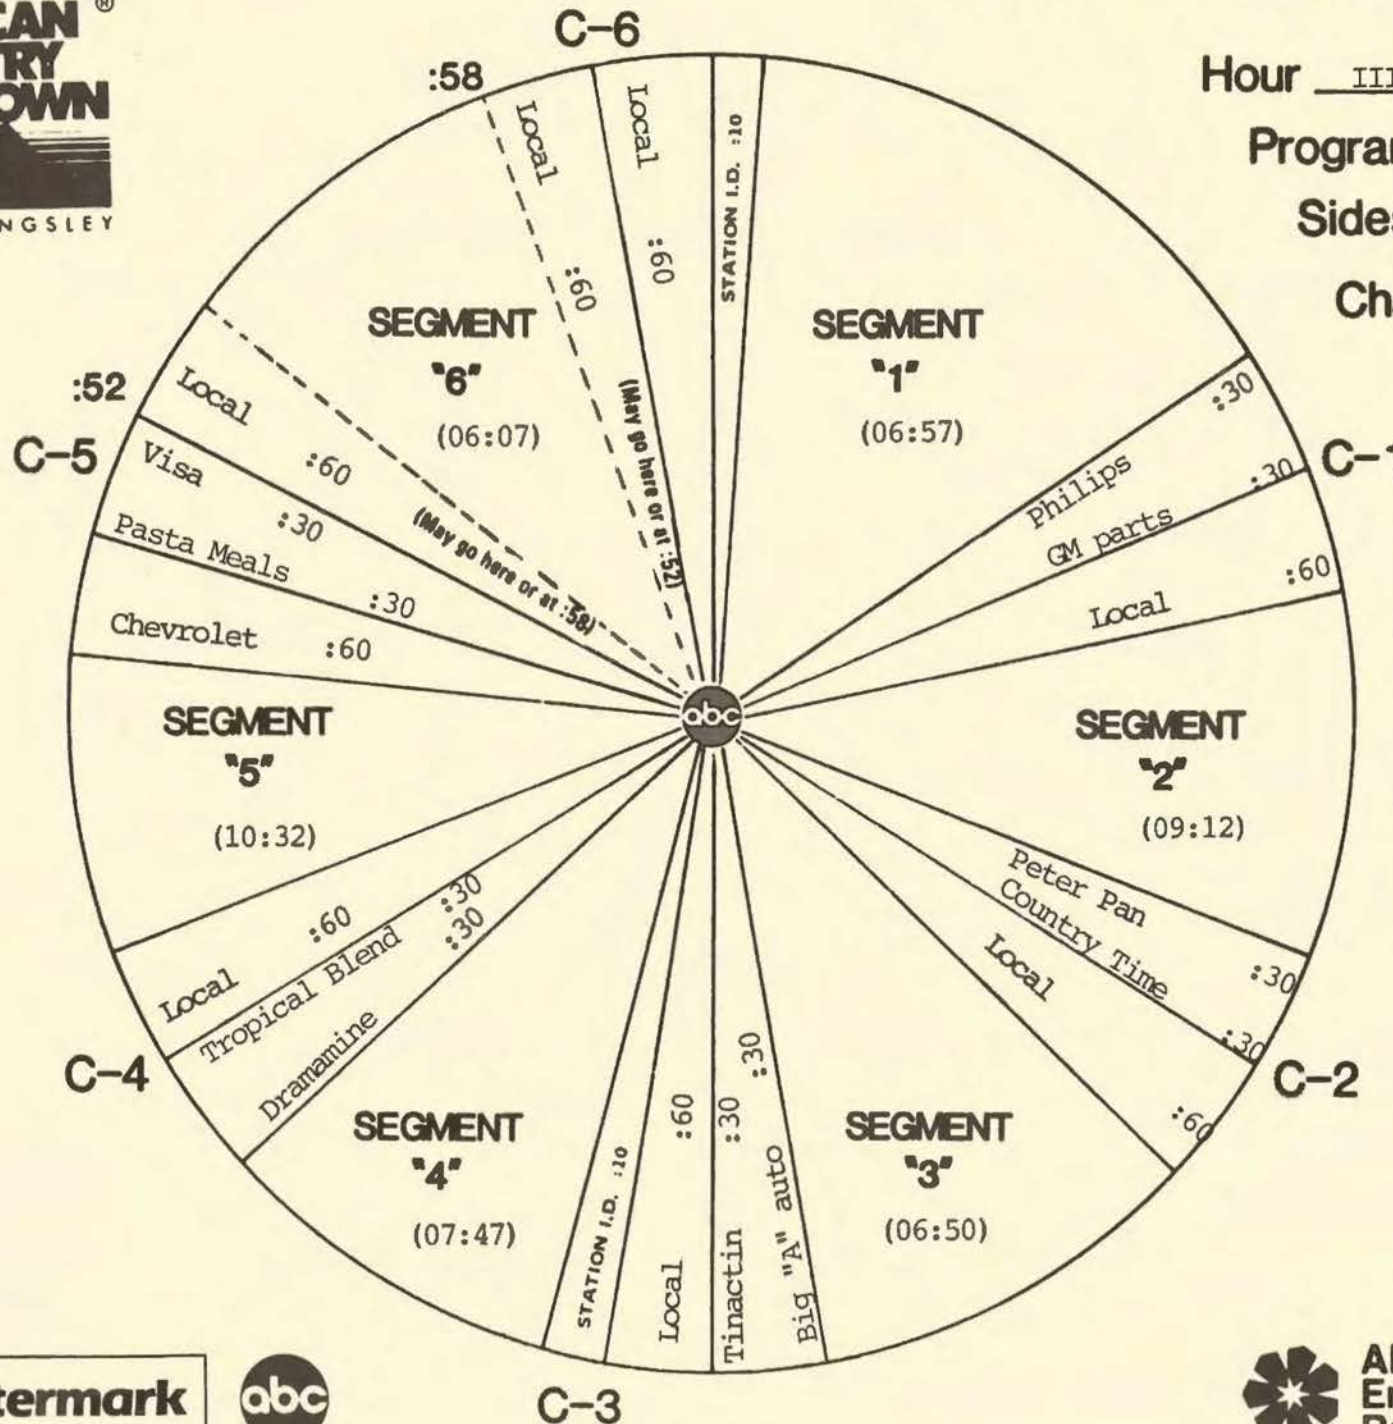

# FORMAT AND COMMERCIAL CLOCK

Hour III

Program 873-4

Sides 3A and 3B

Chart Date 7/25/87

Local minutes available 6

Network minutes used 6

**ABC Watermark**

# FORMAT AND COMMERCIAL CLOCK

Hour IV

Program 873-4

Sides 4A and 4B

Chart Date 7/25/87

Local minutes available 6

Network minutes used 6

**ABC Watermark**