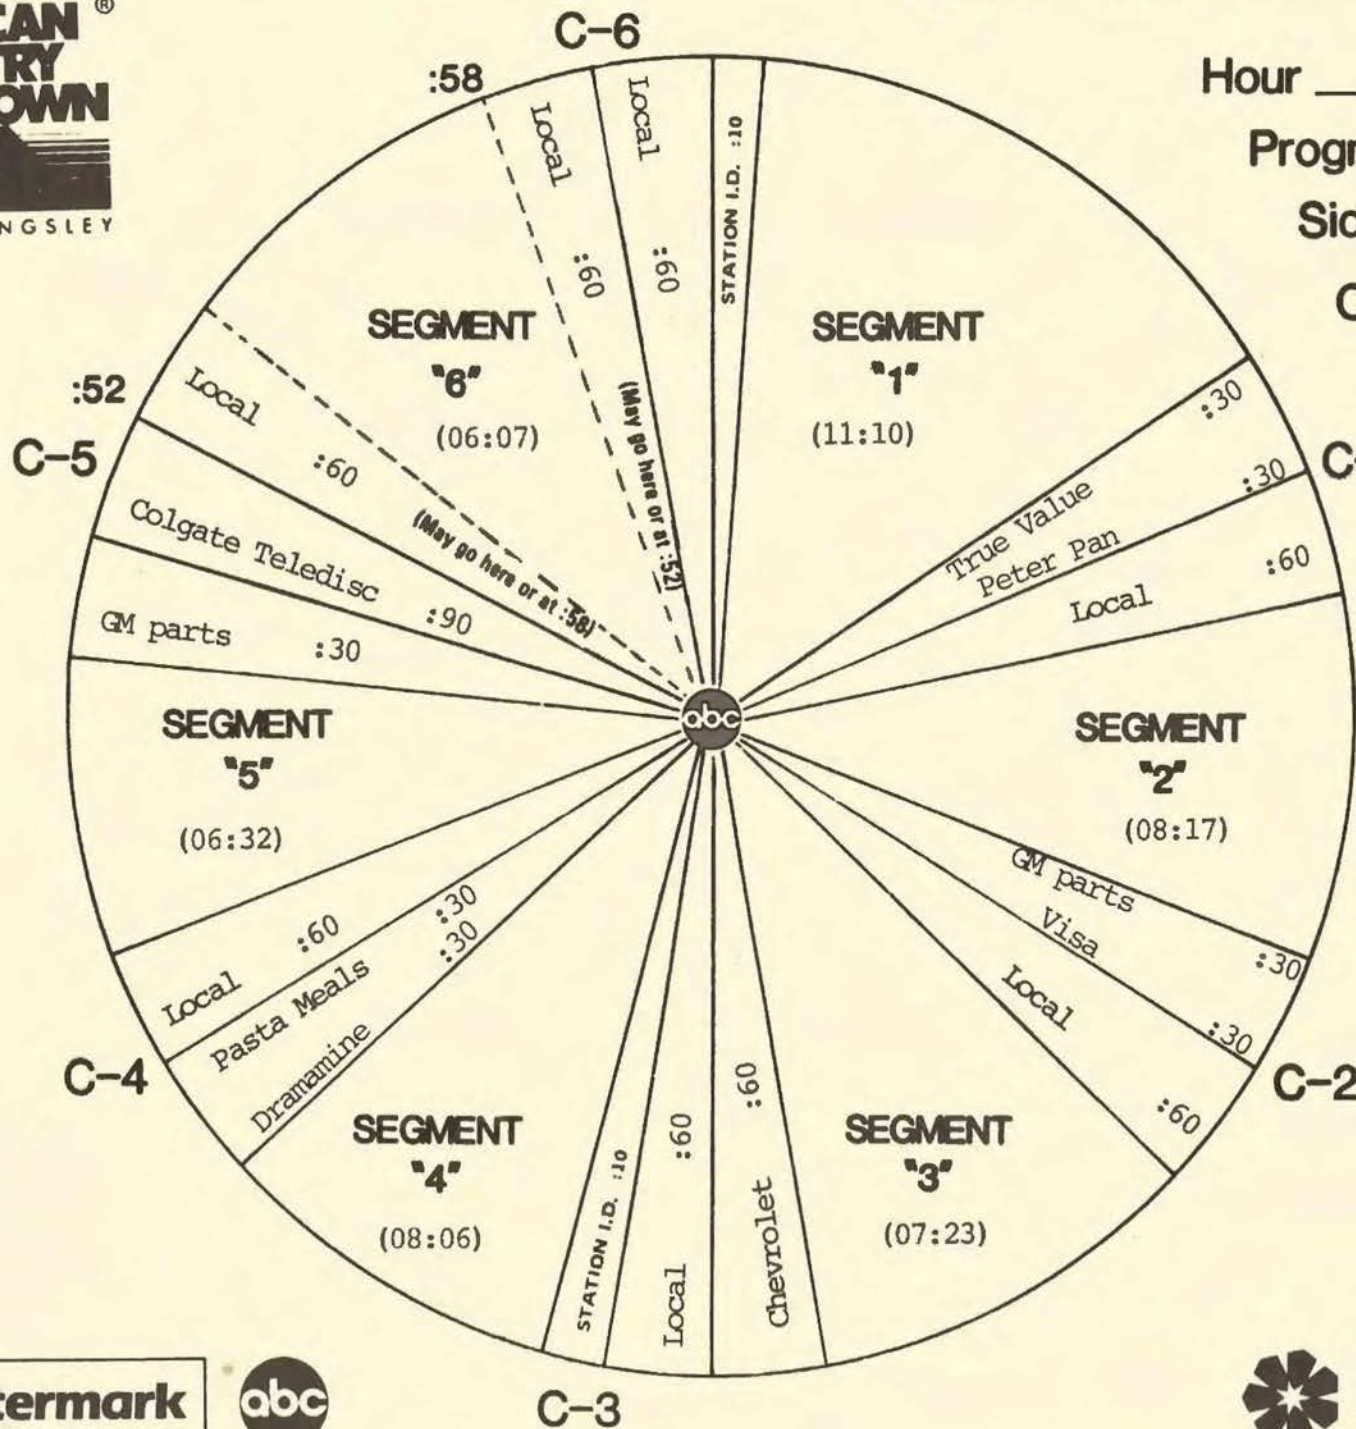

# FORMAT AND COMMERCIAL CLOCK

Hour I

Program 873-4

Sides 1A and 1B

Chart Date 7/25/87

Local minutes available 6

Network minutes used 6

# FORMAT AND COMMERCIAL CLOCK

Hour 11

Program 873-4

Sides 2A and 2B

Chart Date 7/25/87

Local minutes available 6

Network minutes used 6

ABC Watermark