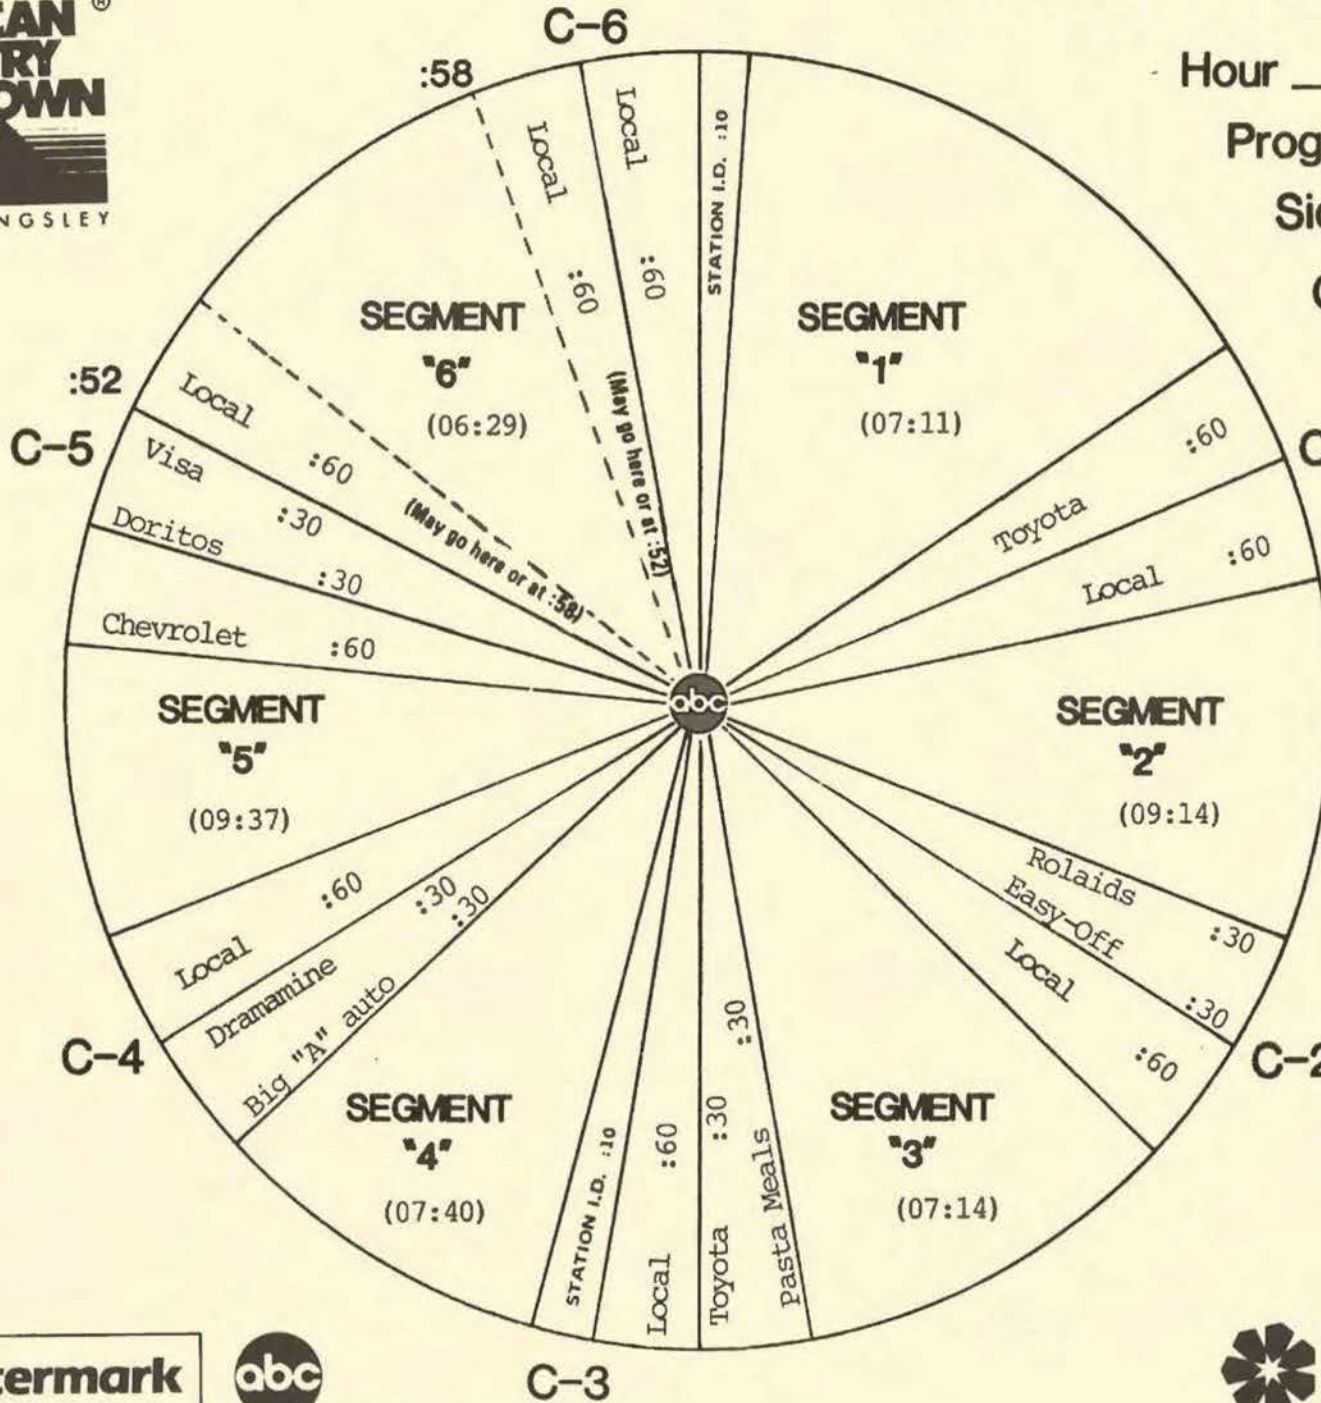

Hour III

Program 873-10

Sides 3A and 3B

Chart Date 9/5/87