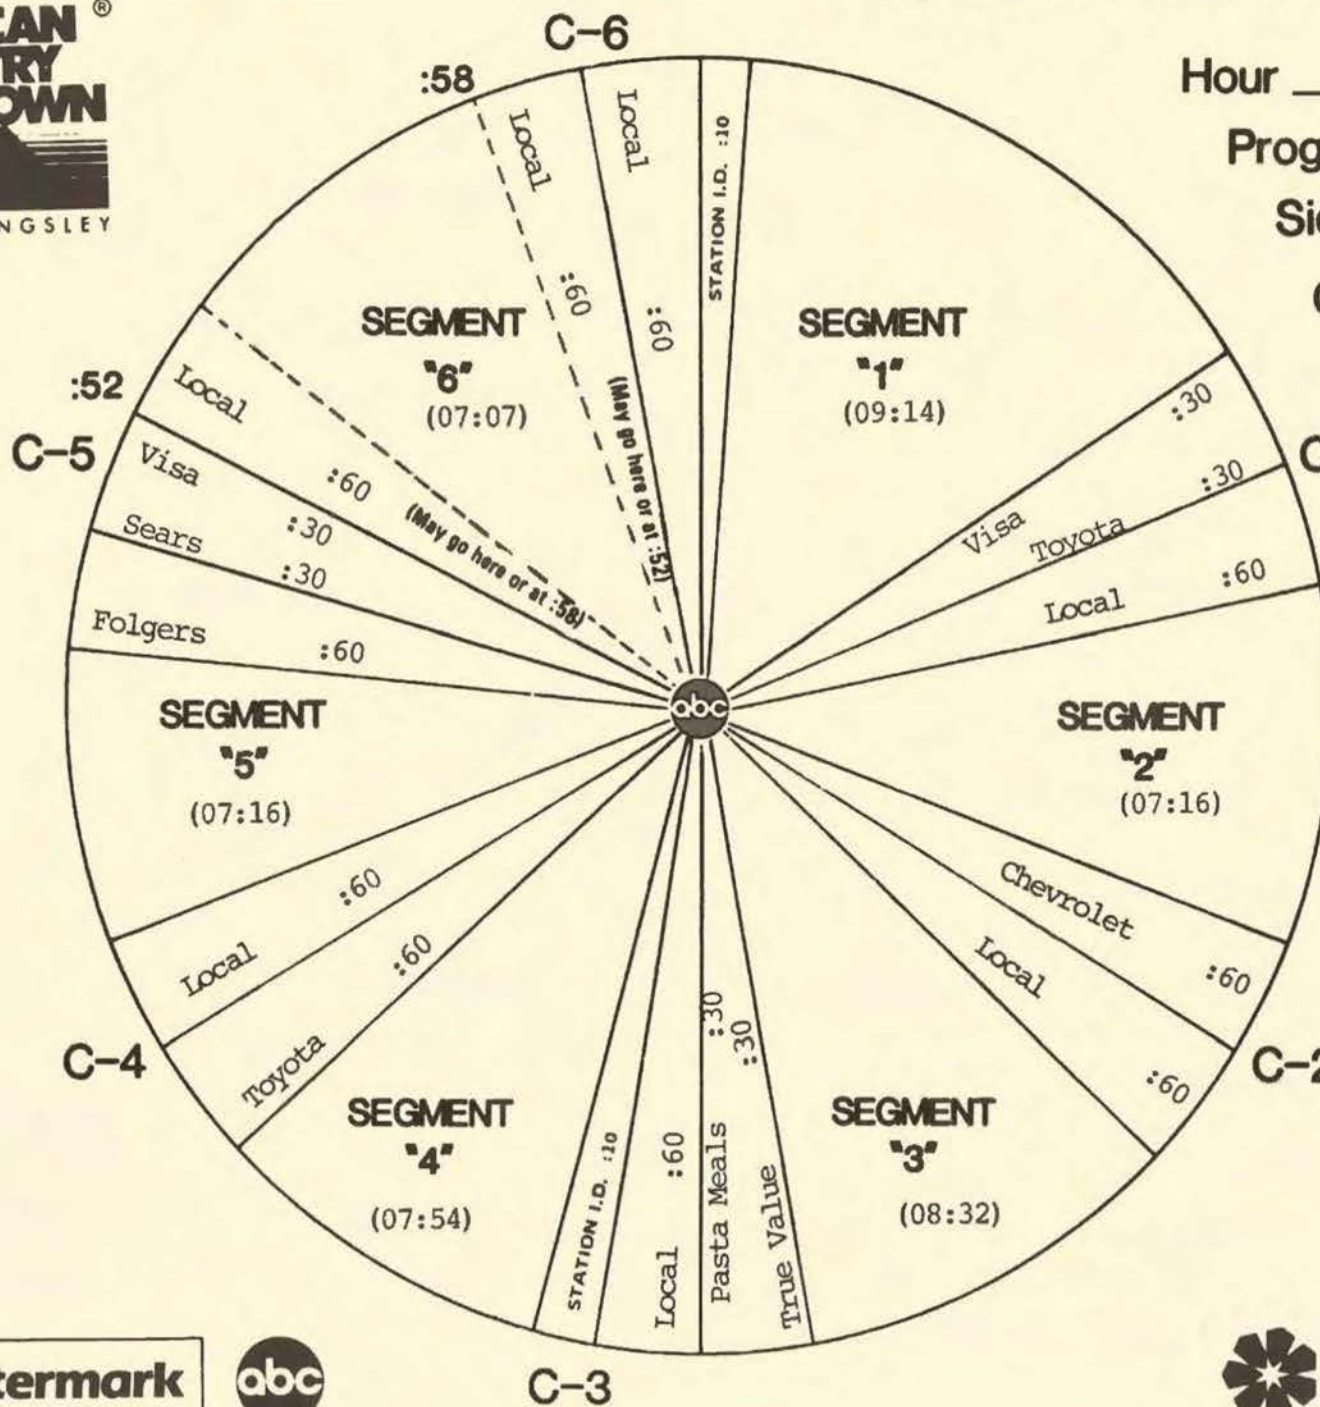

# FORMAT AND COMMERCIAL CLOCK

Hour II

Program 873-10

Sides 2A and 2B

Chart Date 9/5/87

Local minutes available 6

Network minutes used 6

**ABC Watermark**