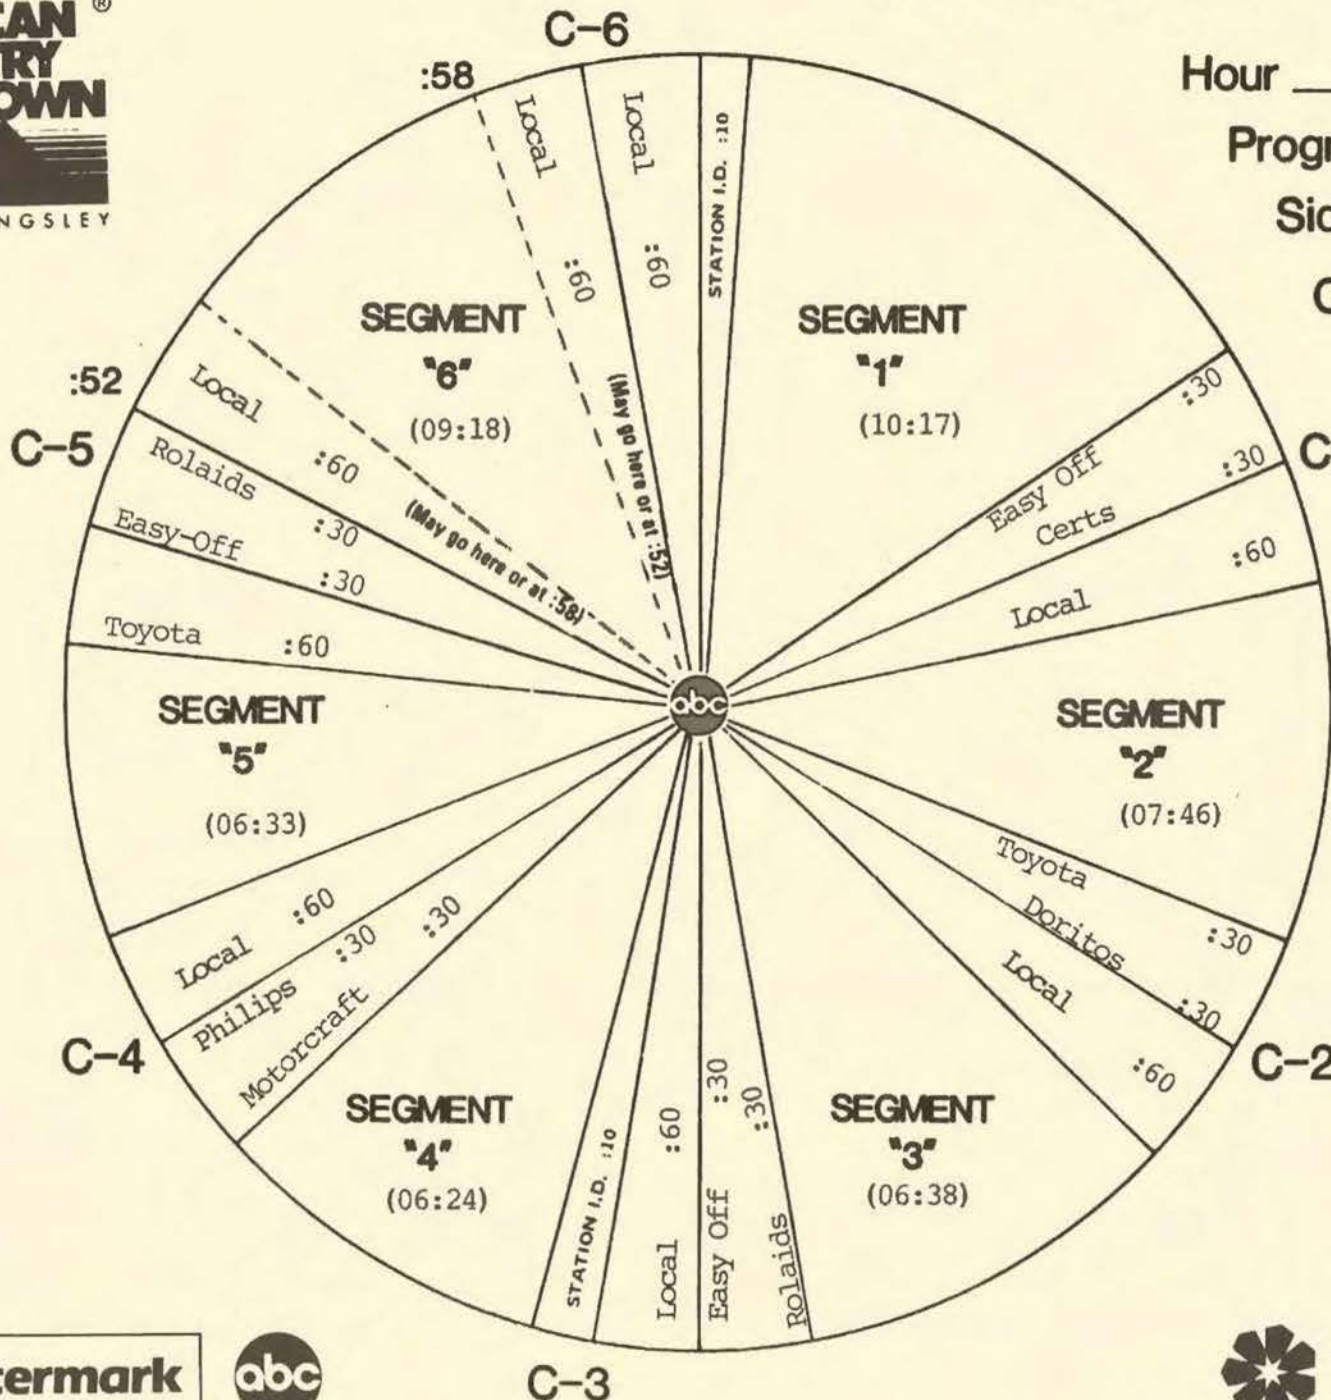

# FORMAT AND COMMERCIAL CLOCK

Hour IV

Program 873-10

Sides 4A and 4B

Chart Date 9/5/87

Local minutes available 6

Network minutes used 6

ABC Watermark

**AMERICAN  
COUNTRY  
COUNTDOWN**

WITH BOB KINGSLEY

**ABC Watermark**

3575 Cahuenga Blvd. West #555  
Los Angeles, CA 90068  
(818) 980-9490

TOPICAL PROMOS

ACC TOPICAL PROMOS FOR SHOW # 873-10 ARE LOCATED AT THE END OF SIDE 4B