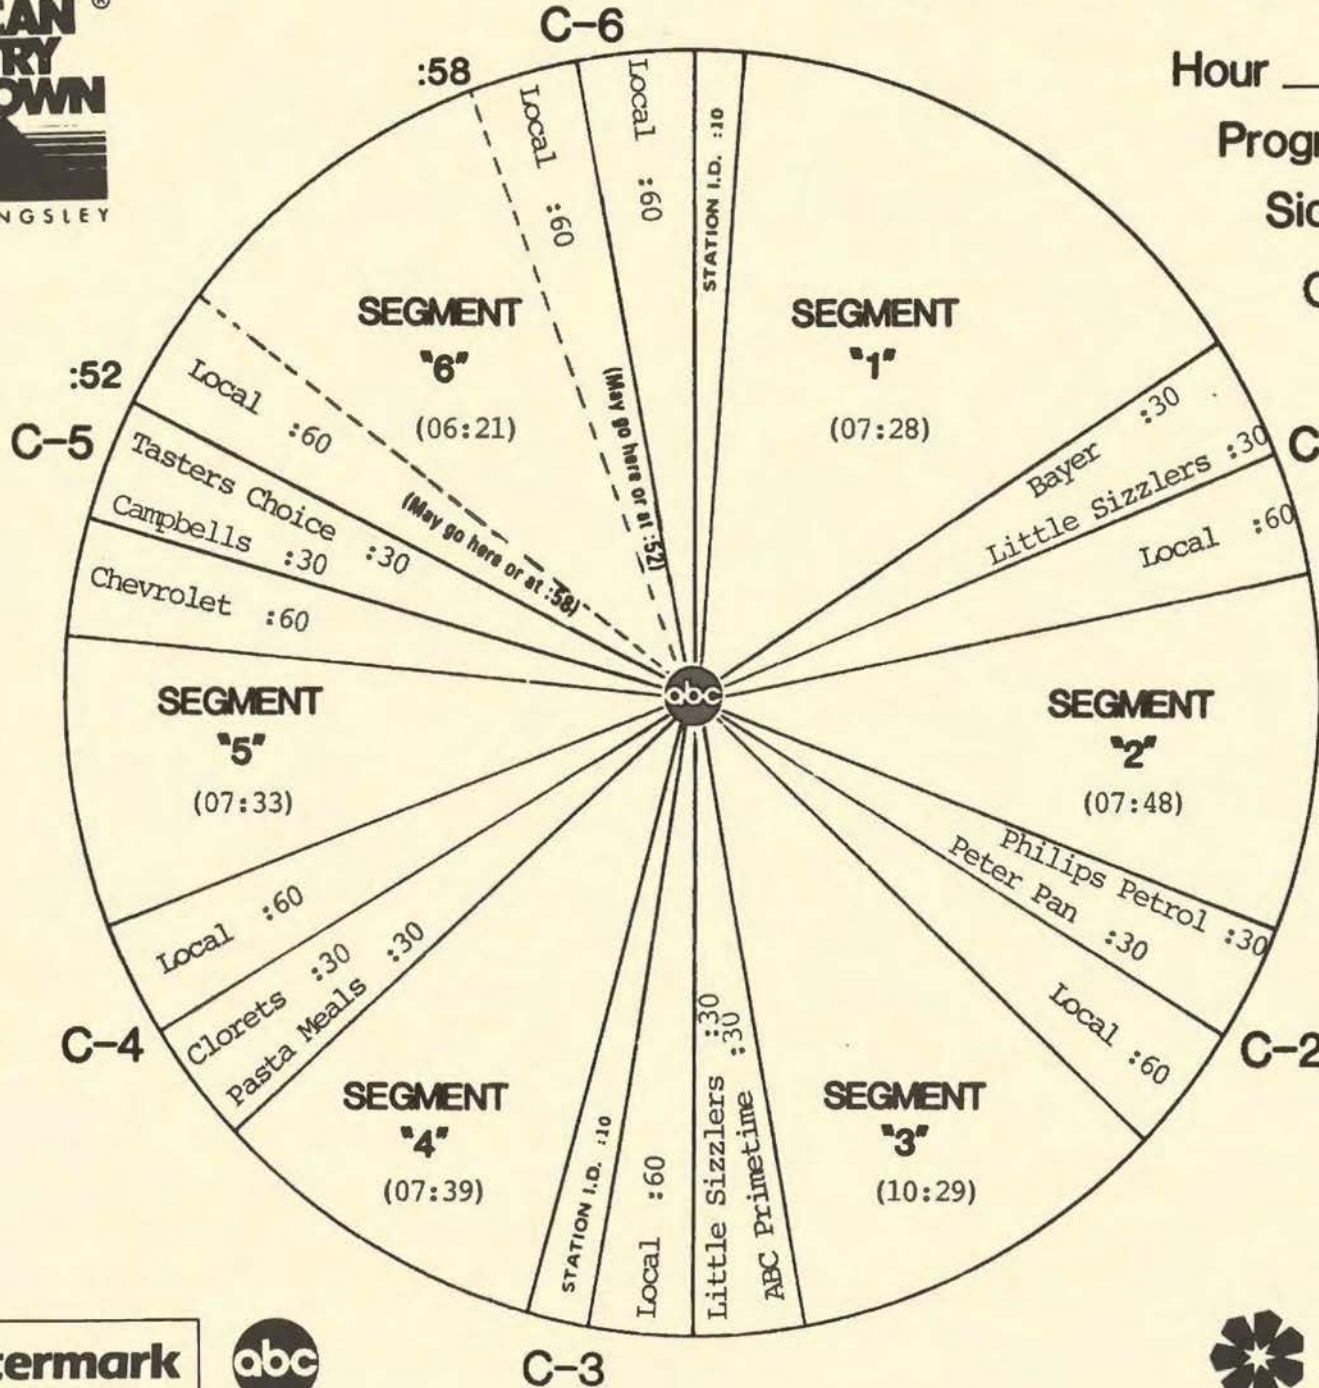

Hour II

Program 873-12

Sides 2A and 2B

Chart Date 9/20/87