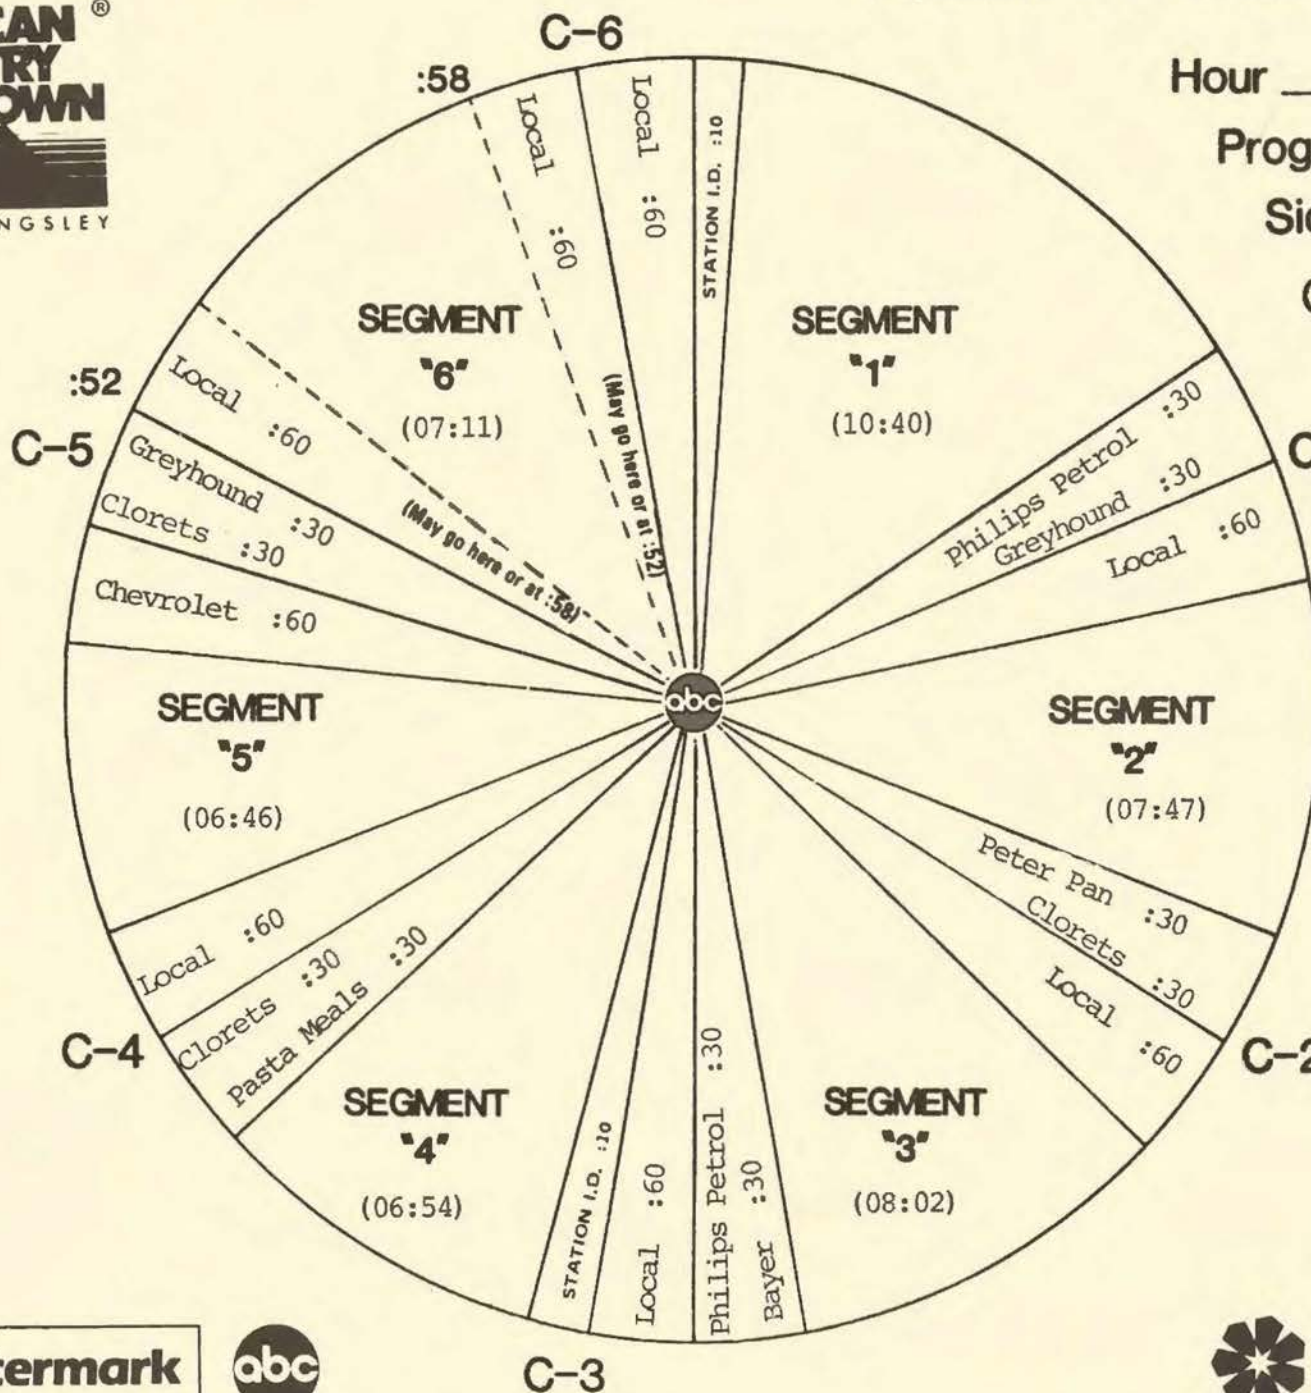

Hour III

Program 873-12

Sides 3A and 3B

Chart Date 9/20/87