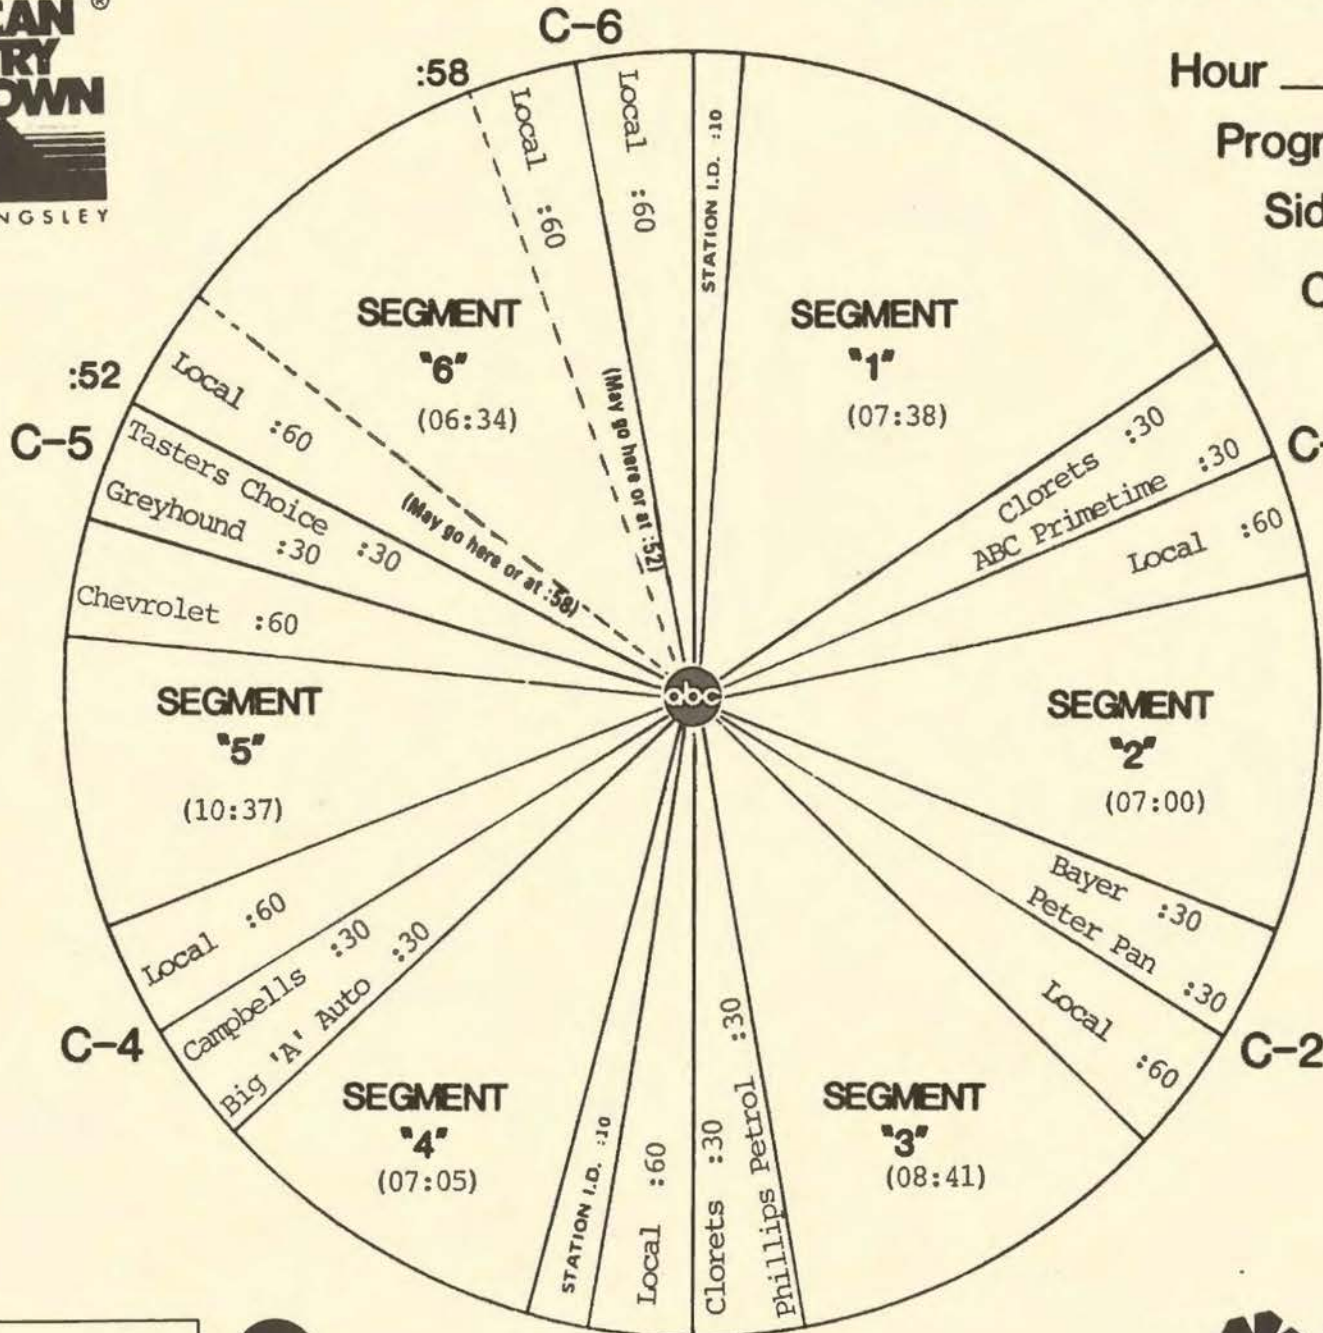

Hour I

Program 873-12

Sides 1A and 1B

Chart Date 9/20/87