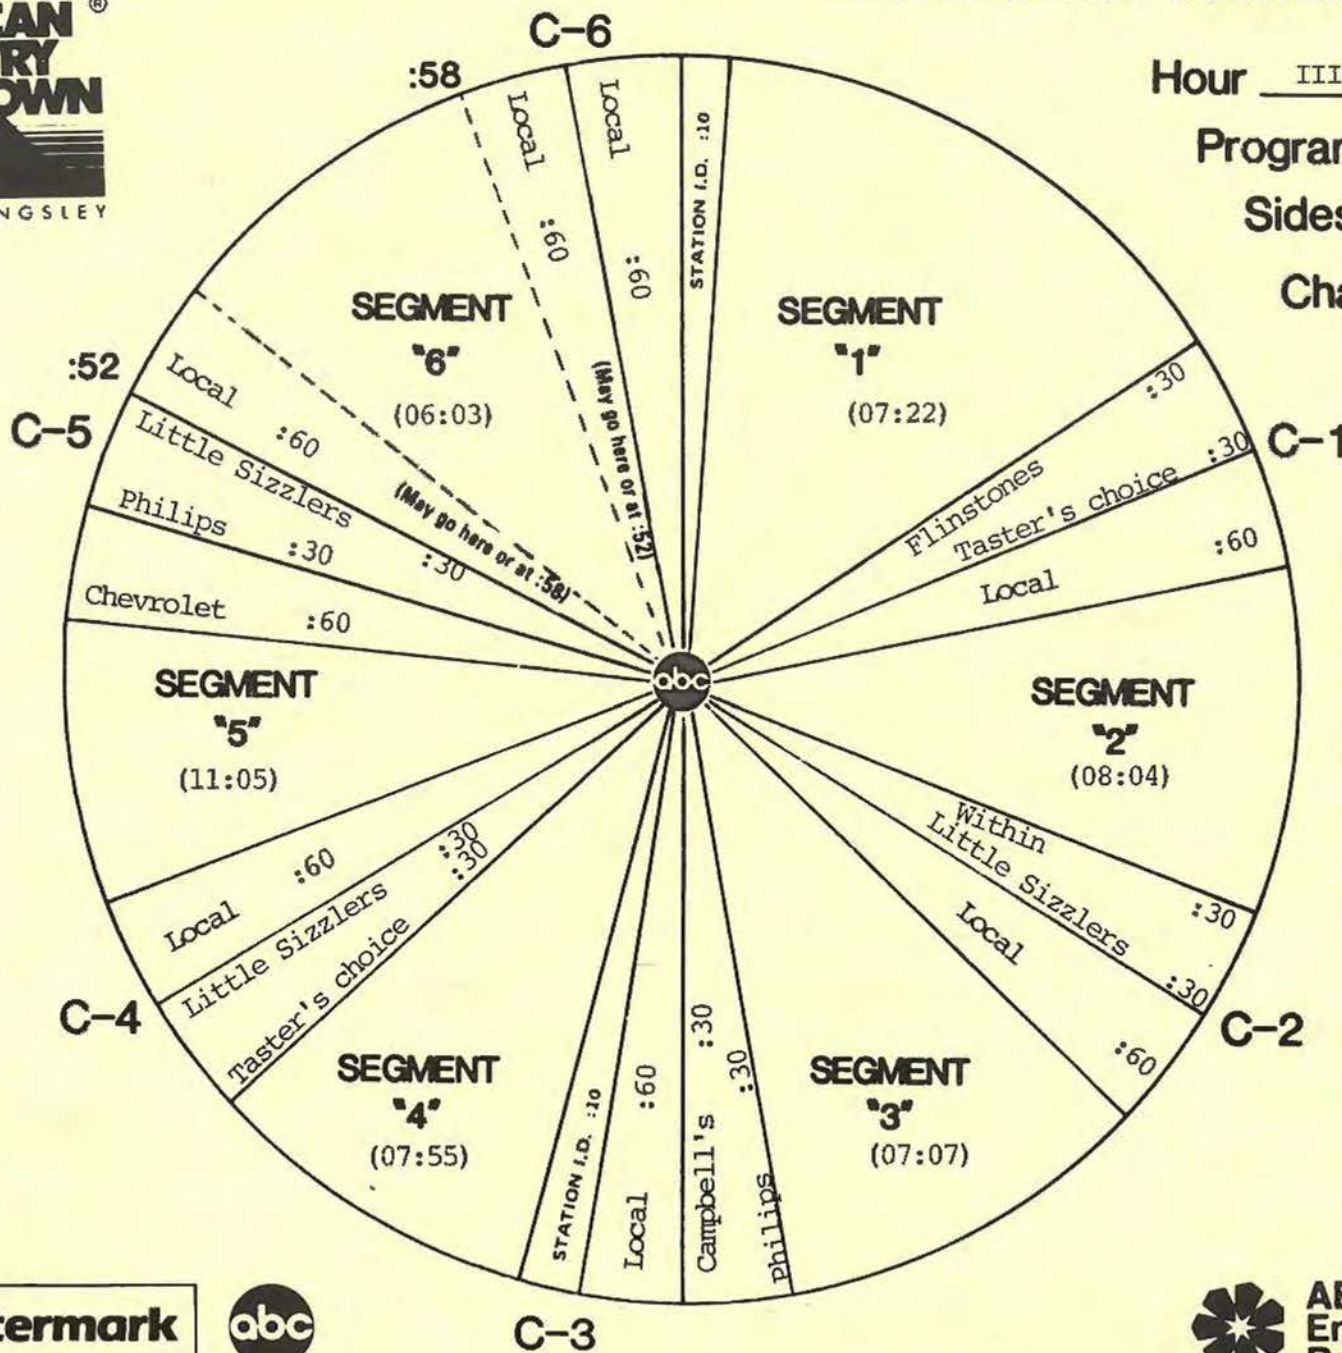

ABC Entertainment Radio Network

FORMAT AND COMMERCIAL CLOCK

Hour 11

Program 874-1

Sides 2A and 2B

Chart Date 10/3/87

Local minutes available 6

Network minutes used 6

ABC Watermark

ABC Entertainment Radio Network

FORMAT AND COMMERCIAL CLOCK

Hour III

Program 874-1

Sides 3A and 3B

Chart Date 10/3/87

Local minutes available 6

Network minutes used 6

ABC Watermark

FORMAT AND COMMERCIAL CLOCK

Hour IV

Program 874-1

Sides 4A and 4B

Chart Date 10/3/87

Local minutes available 6

WITH BOB KINGSLEY

ABC Watermark

3575 Cahuenga Blvd. West #555
Los Angeles, CA 90068
(818) 980-9490

1) SEALS 5 TIME WINNER FORESTERS FOR FOUR (:25)

Hi, this is Bob Kingsley...and last week on American Country Countdown Dan Seals' song about a loser made him the weeks big winner. "THREE TIME LOSER" moved up to #1 to give Dan his 5th #1...while the Forester Sisters moved in right behind him at #2 with "YOU AGAIN", one they hope'll put them at the top again for the 4th time. Find out who sits atop Billboard Magazine's Country Top Forty this week on American Country Countdown!