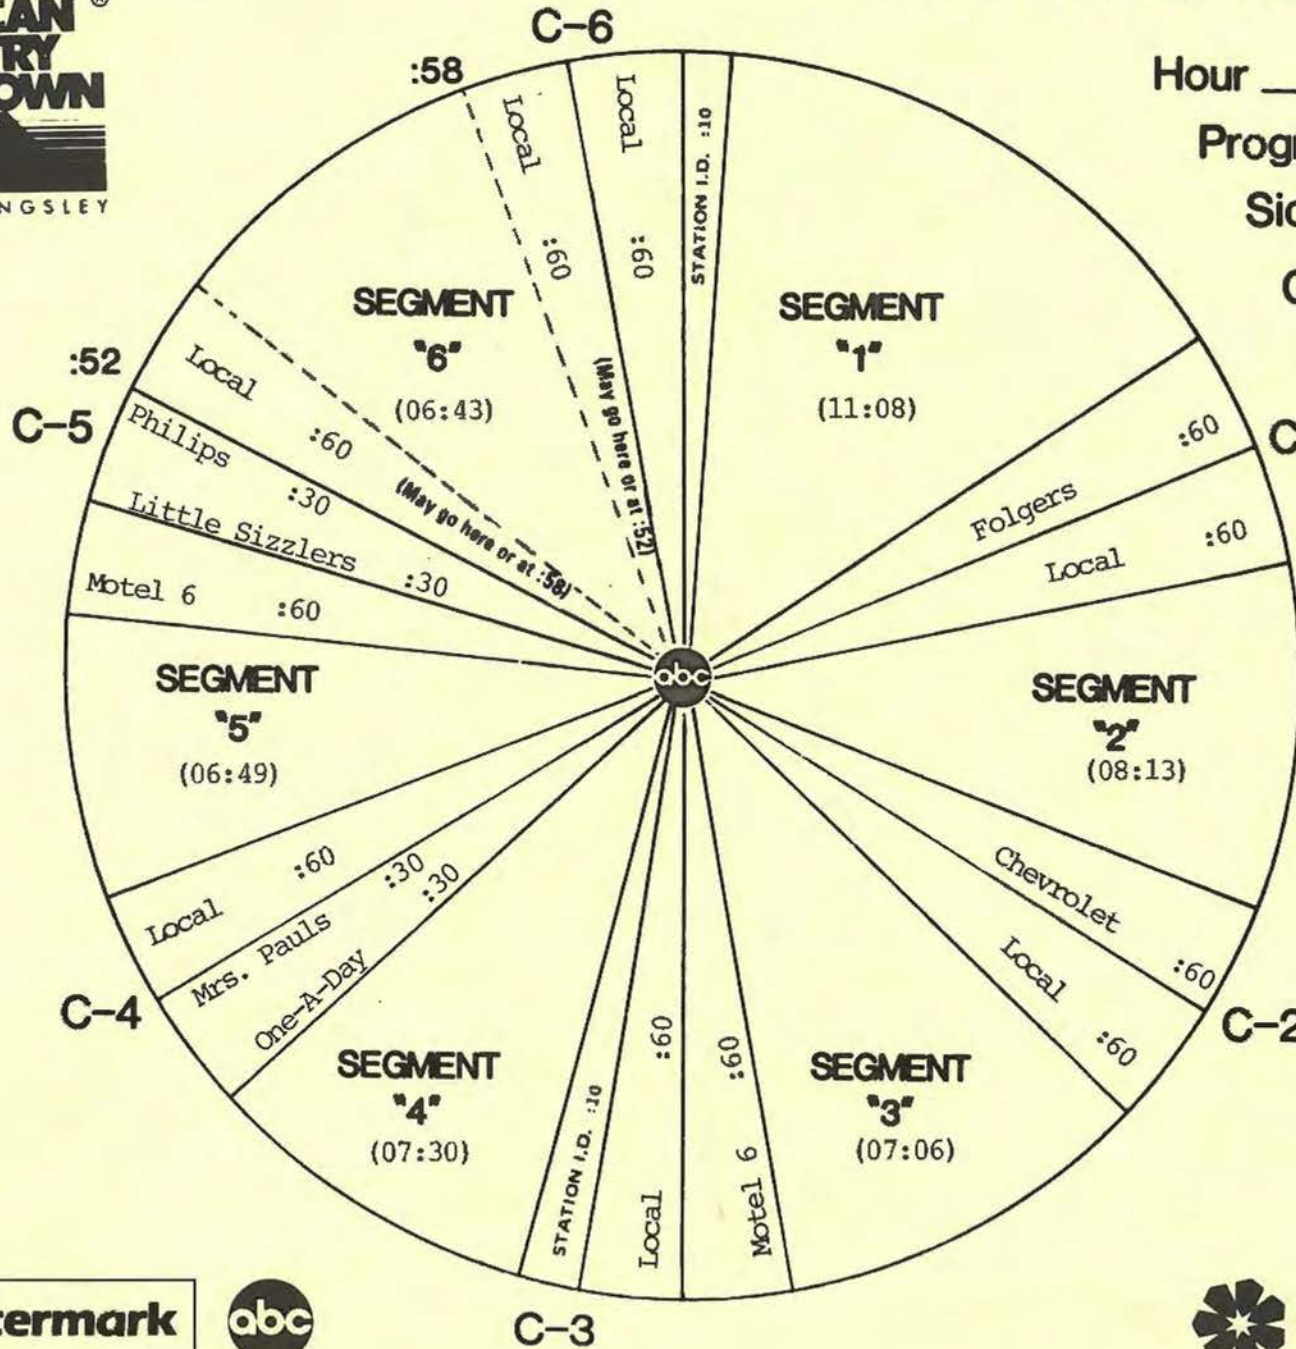

FORMAT AND COMMERCIAL CLOCK

Hour

Program 874-1

Sides 1A and 1B

Chart Date 10/3/87

Local minutes available 6

Network minutes used 6

ABC Watermark

WITH BOB KINGSLEY

ABC Watermark

3575 Cahuenga Blvd. West #555
Los Angeles, CA 90068
(818) 980-9490

1) SEALS 5 TIME WINNER FORESTERS FOR FOUR (:25)

Hi, this is Bob Kingsley...and last week on American Country Countdown Dan Seals' song about a loser made him the weeks big winner. "THREE TIME LOSER" moved up to #1 to give Dan his 5th #1...while the Forester Sisters moved in right behind him at #2 with "YOU AGAIN", one they hope'll put them at the top again for the 4th time. Find out who sits atop Billboard Magazine's Country Top Forty this week on American Country Countdown!