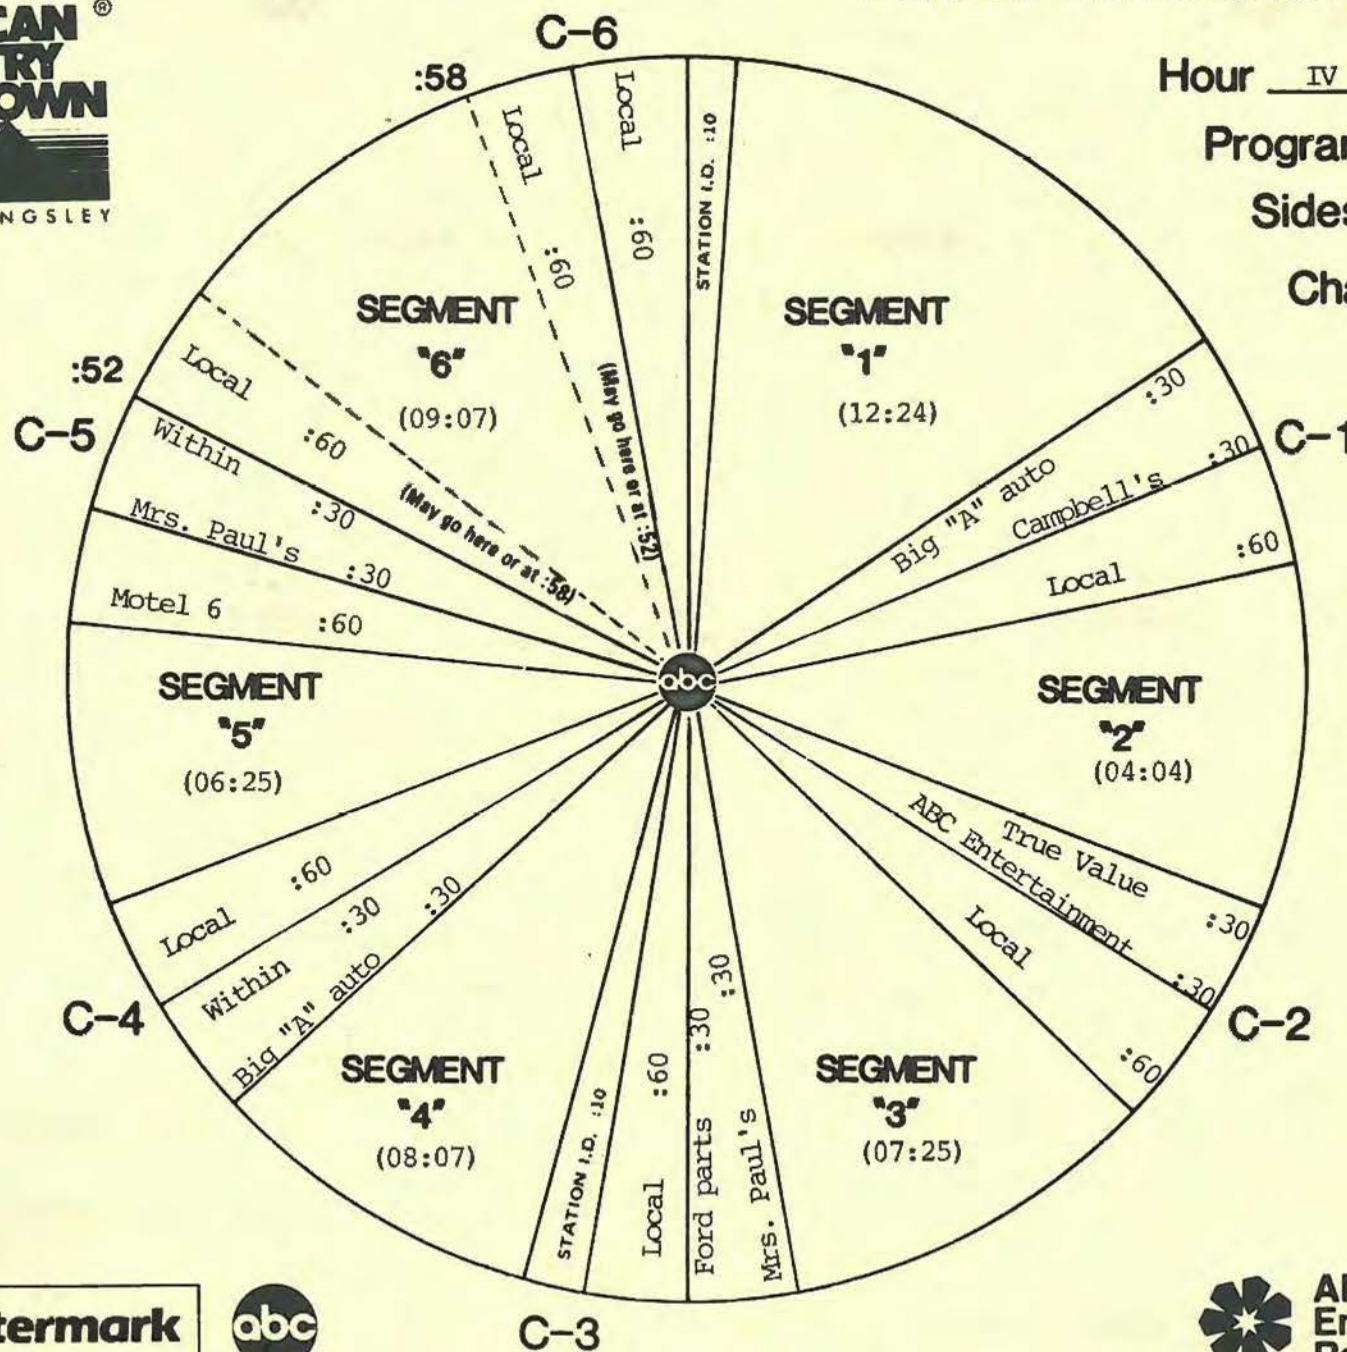

Network minutes used 6

ABC Watermark

FORMAT AND COMMERCIAL CLOCK

Hour IV

Program 874-1

Sides 4A and 4B

Chart Date 10/3/87

Local minutes available 6

Network minutes used 6

ABC Watermark

ABC Entertainment Radio Network

TOPICAL PROMOS

TOPICAL PROMOS FOR SHOW # 874-1 ARE LOCATED AT THE END OF SIDE 4B

DO NOT USE AFTER OCTOBER 4, 1987

**AMERICAN
COUNTRY
COUNTDOWN**

WITH BOB KINGSLEY

ABC Watermark

3575 Cahuenga Blvd. West #555
Los Angeles, CA 90068
(818) 980-9490

1) SEALS 5 TIME WINNER FORESTERS FOR FOUR (:25)

Hi, this is Bob Kingsley...and last week on American Country Countdown Dan Seals' song about a loser made him the weeks big winner. "THREE TIME LOSER" moved up to #1 to give Dan his 5th #1...while the Forester Sisters moved in right behind him at #2 with "YOU AGAIN", one they hope'll put them at the top again for the 4th time. Find out who sits atop Billboard Magazine's Country Top Forty this week on American Country Countdown!