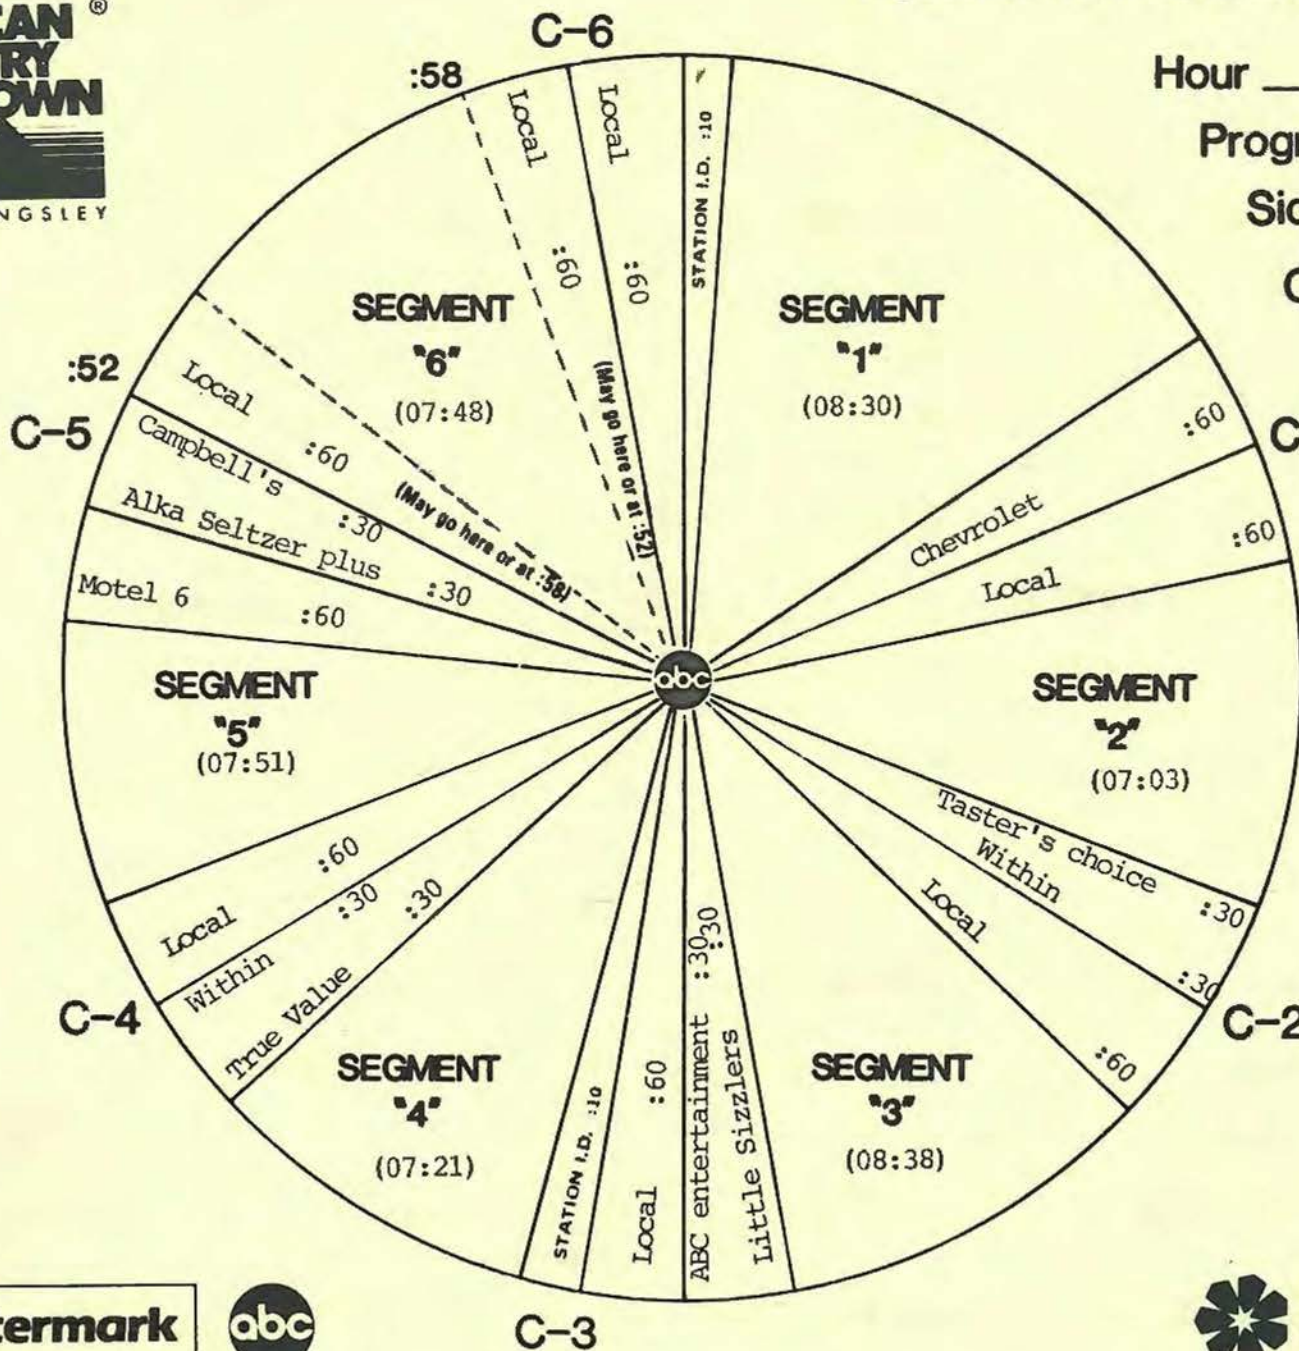

ABC Entertainment Radio Network

FORMAT AND COMMERCIAL CLOCK

Hour 11

Program 874-1

Sides 2A and 2B

Chart Date 10/3/87

Local minutes available 6

Network minutes used 6