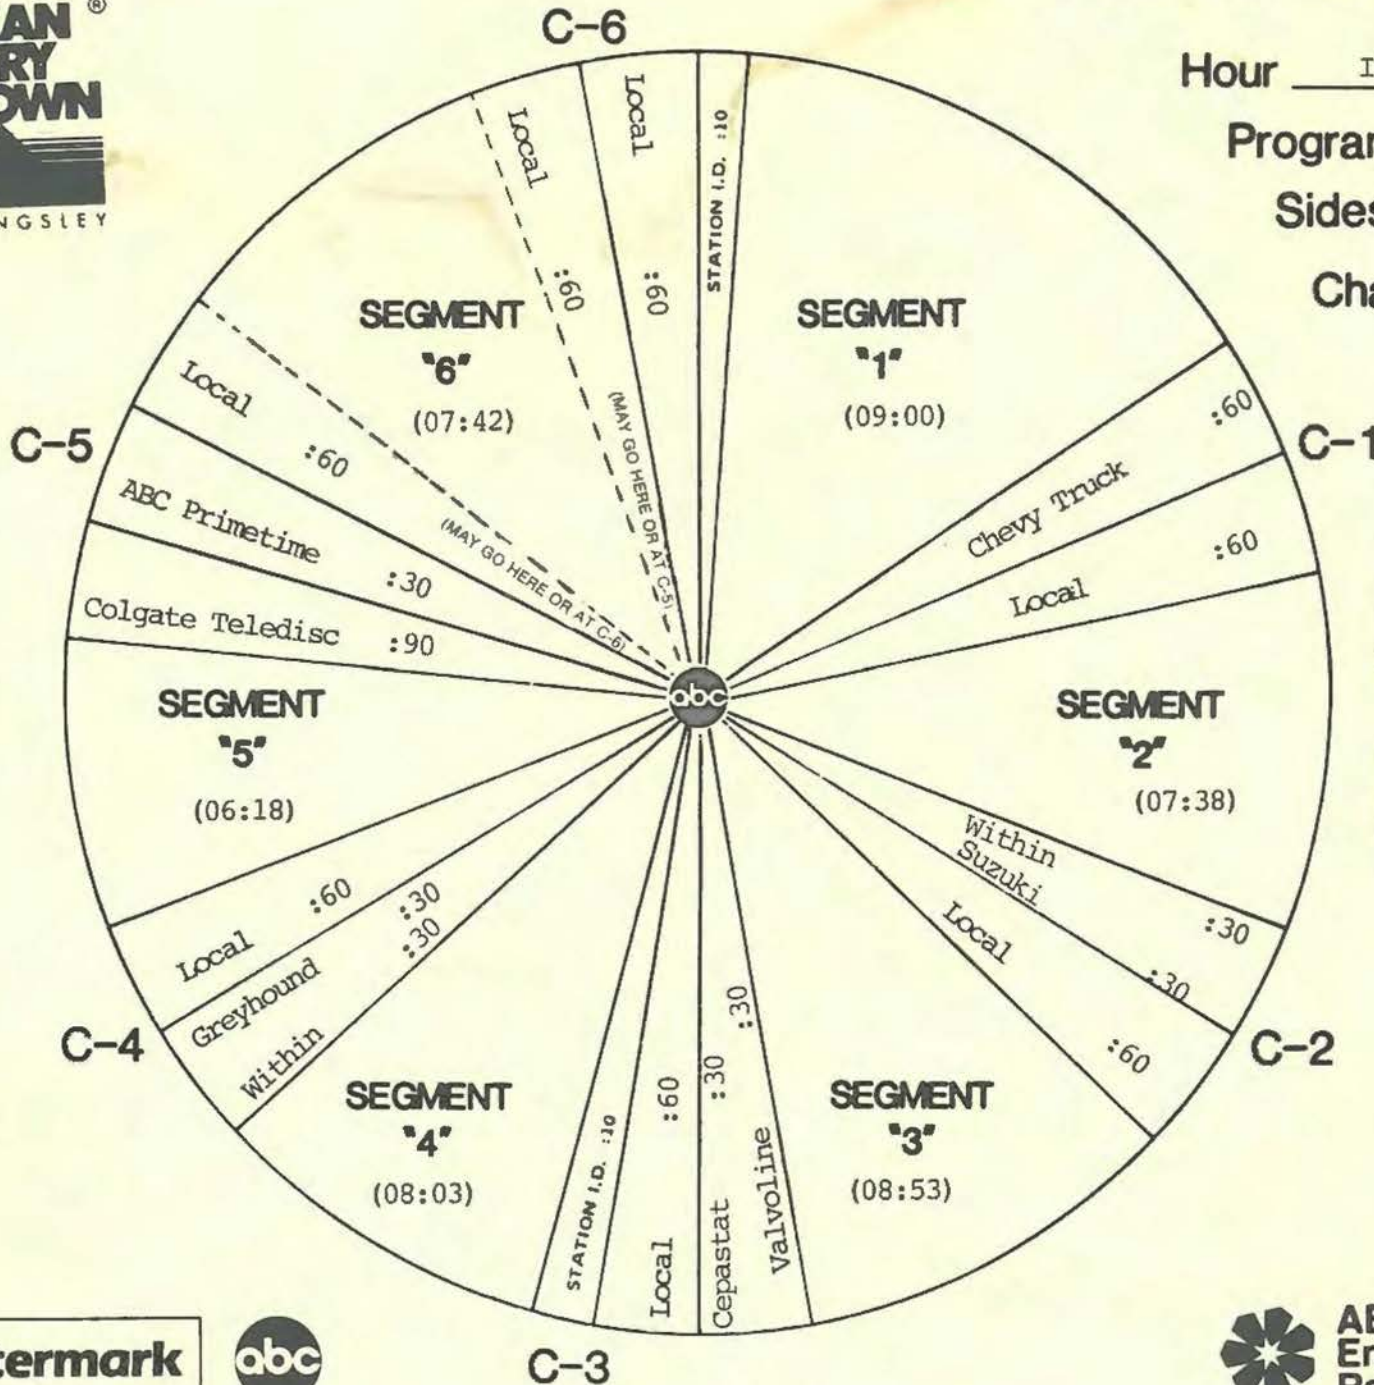

# FORMAT AND COMMERCIAL CLOCK

Hour II

Program 874-5

Sides 2A and 2B

Chart Date 10/31/87

Local minutes available 6

Network minutes used 6

**ABC Watermark**