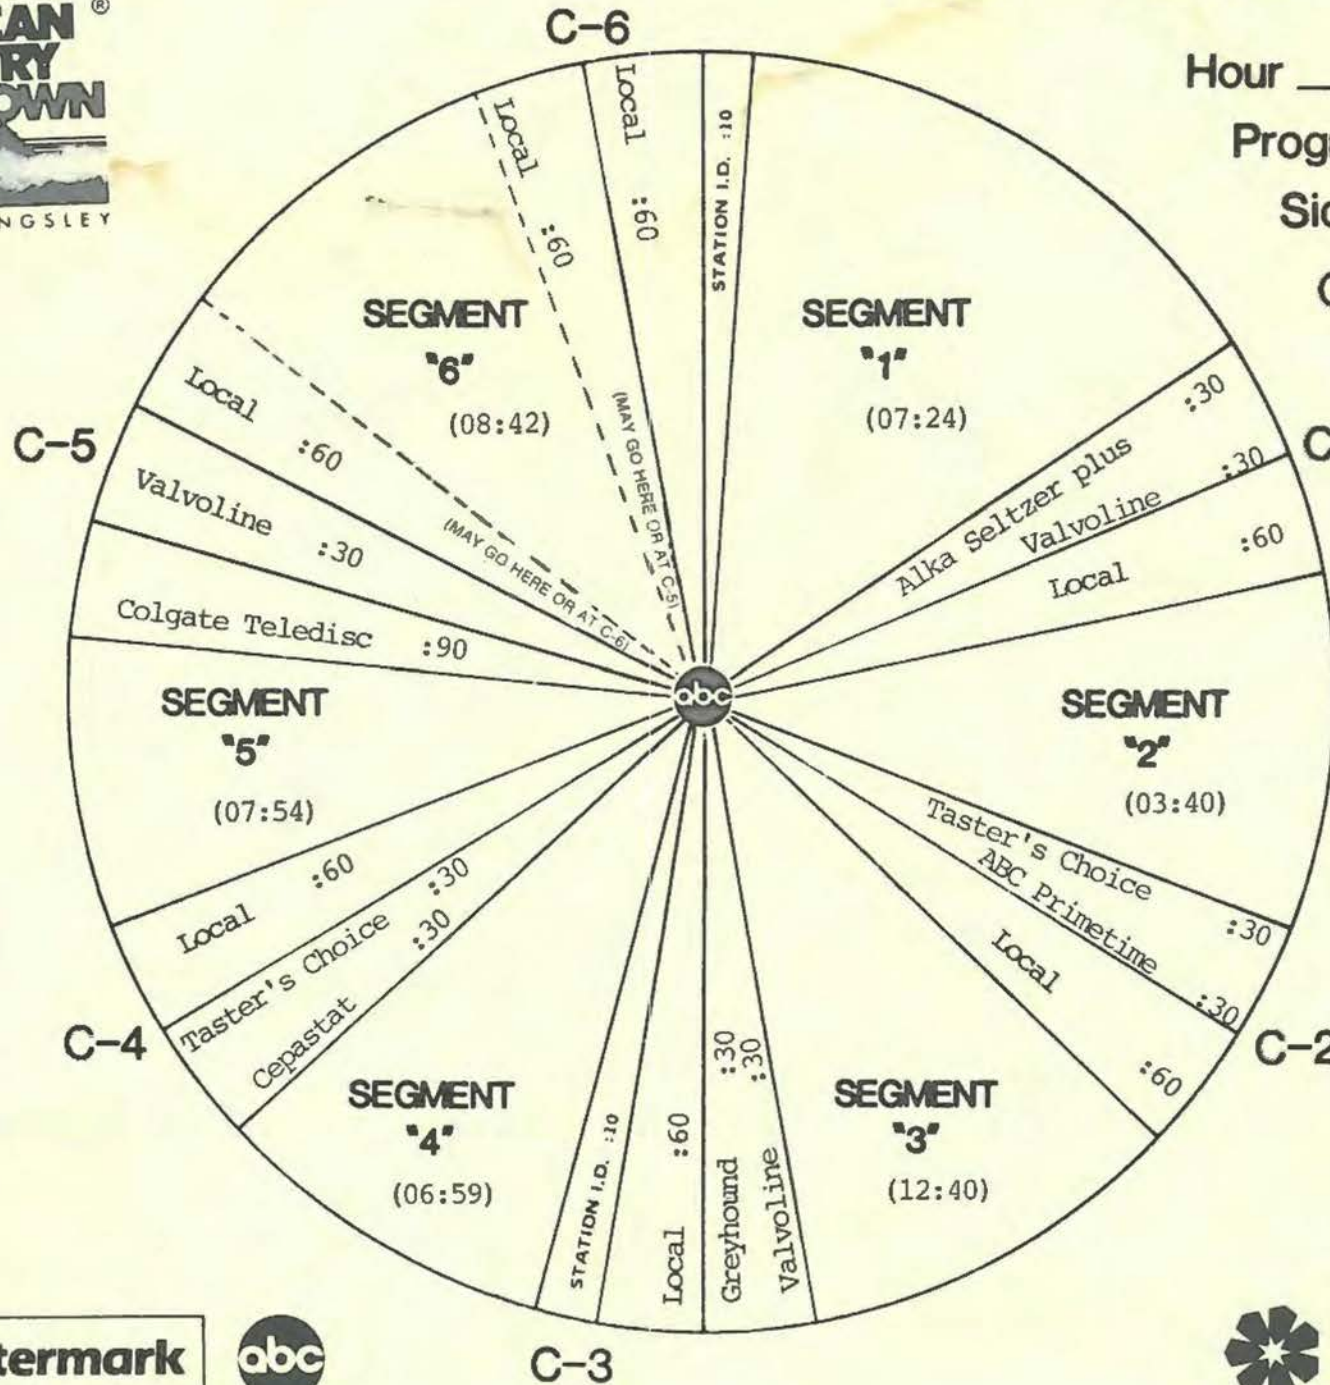

# FORMAT AND COMMERCIAL CLOCK

Hour IV

Program 874-5

Sides 4A and 4B

Chart Date 10/31/87

Local minutes available 6

Network minutes used 6

ABC Watermark