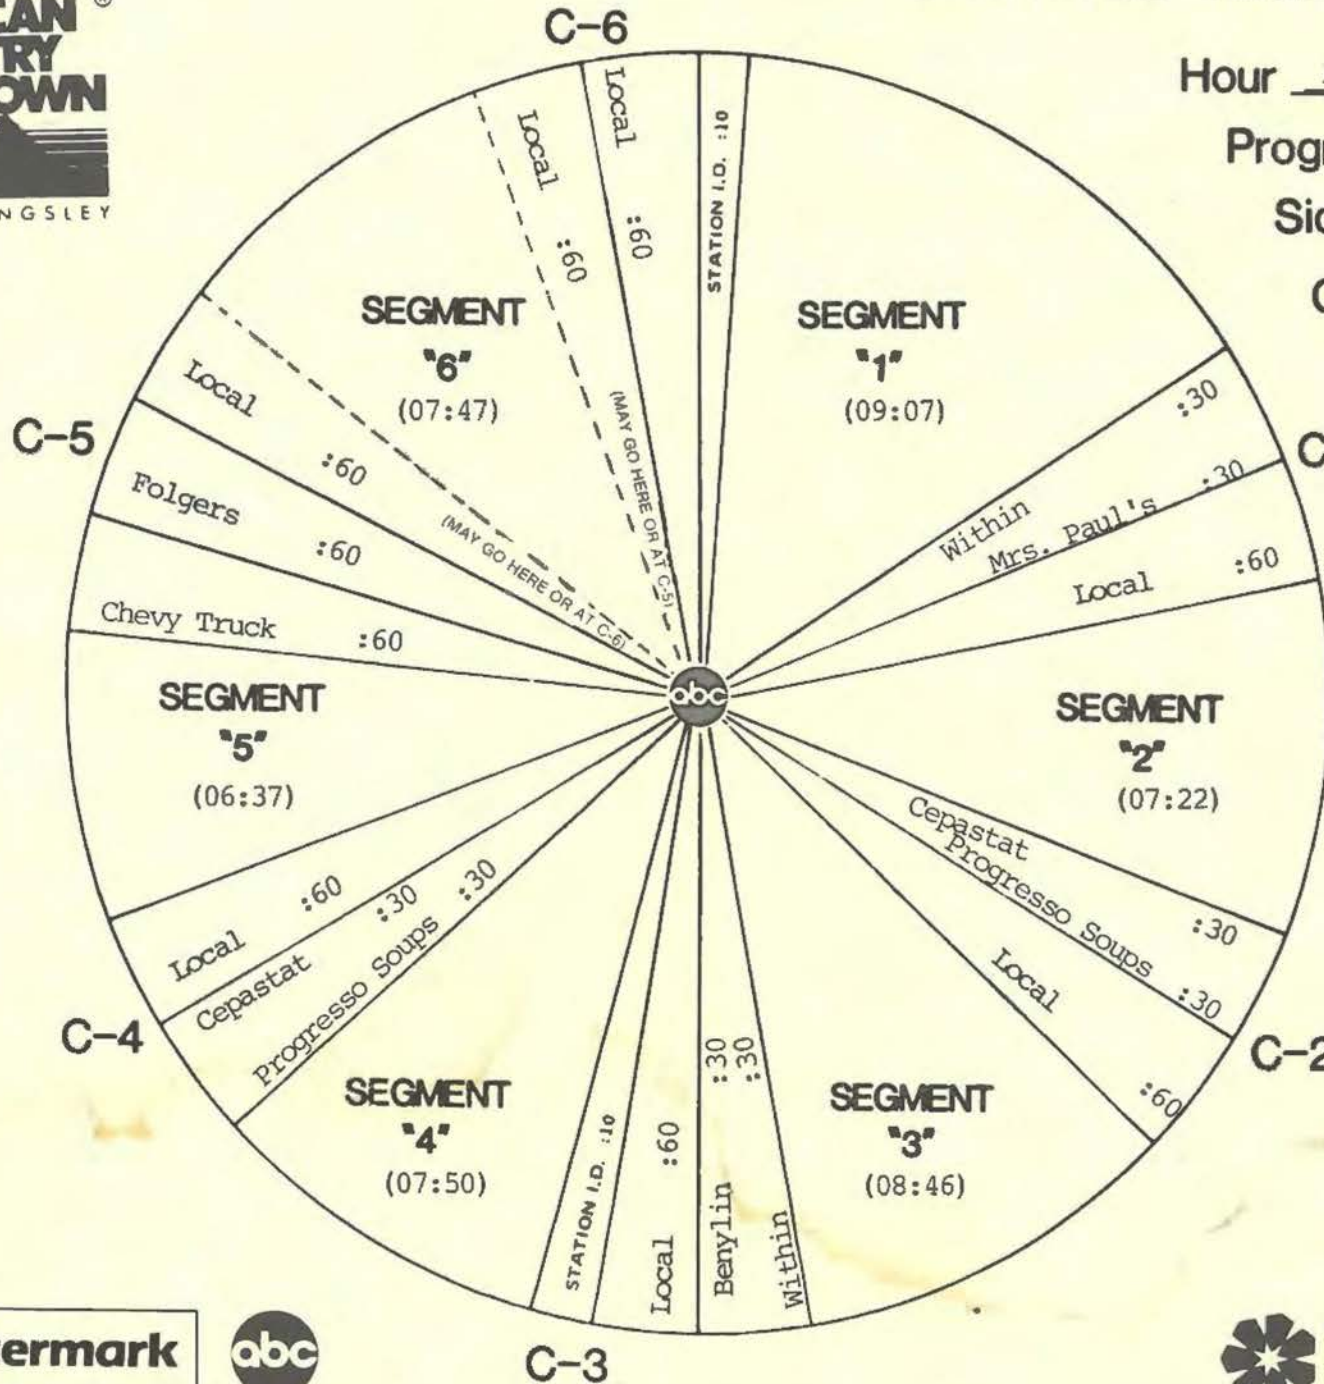

# FORMAT AND COMMERCIAL CLOCK

Hour III

Program 874-5

Sides 3A and 3B

Chart Date 10/31/87

Local minutes available 6

Network minutes used 6

**ABC Watermark**

# FORMAT AND COMMERCIAL CLOCK

Hour IV

Program 874-5

Sides 4A and 4B

Chart Date 10/31/87

Local minutes available 6

Network minutes used 6

ABC Watermark