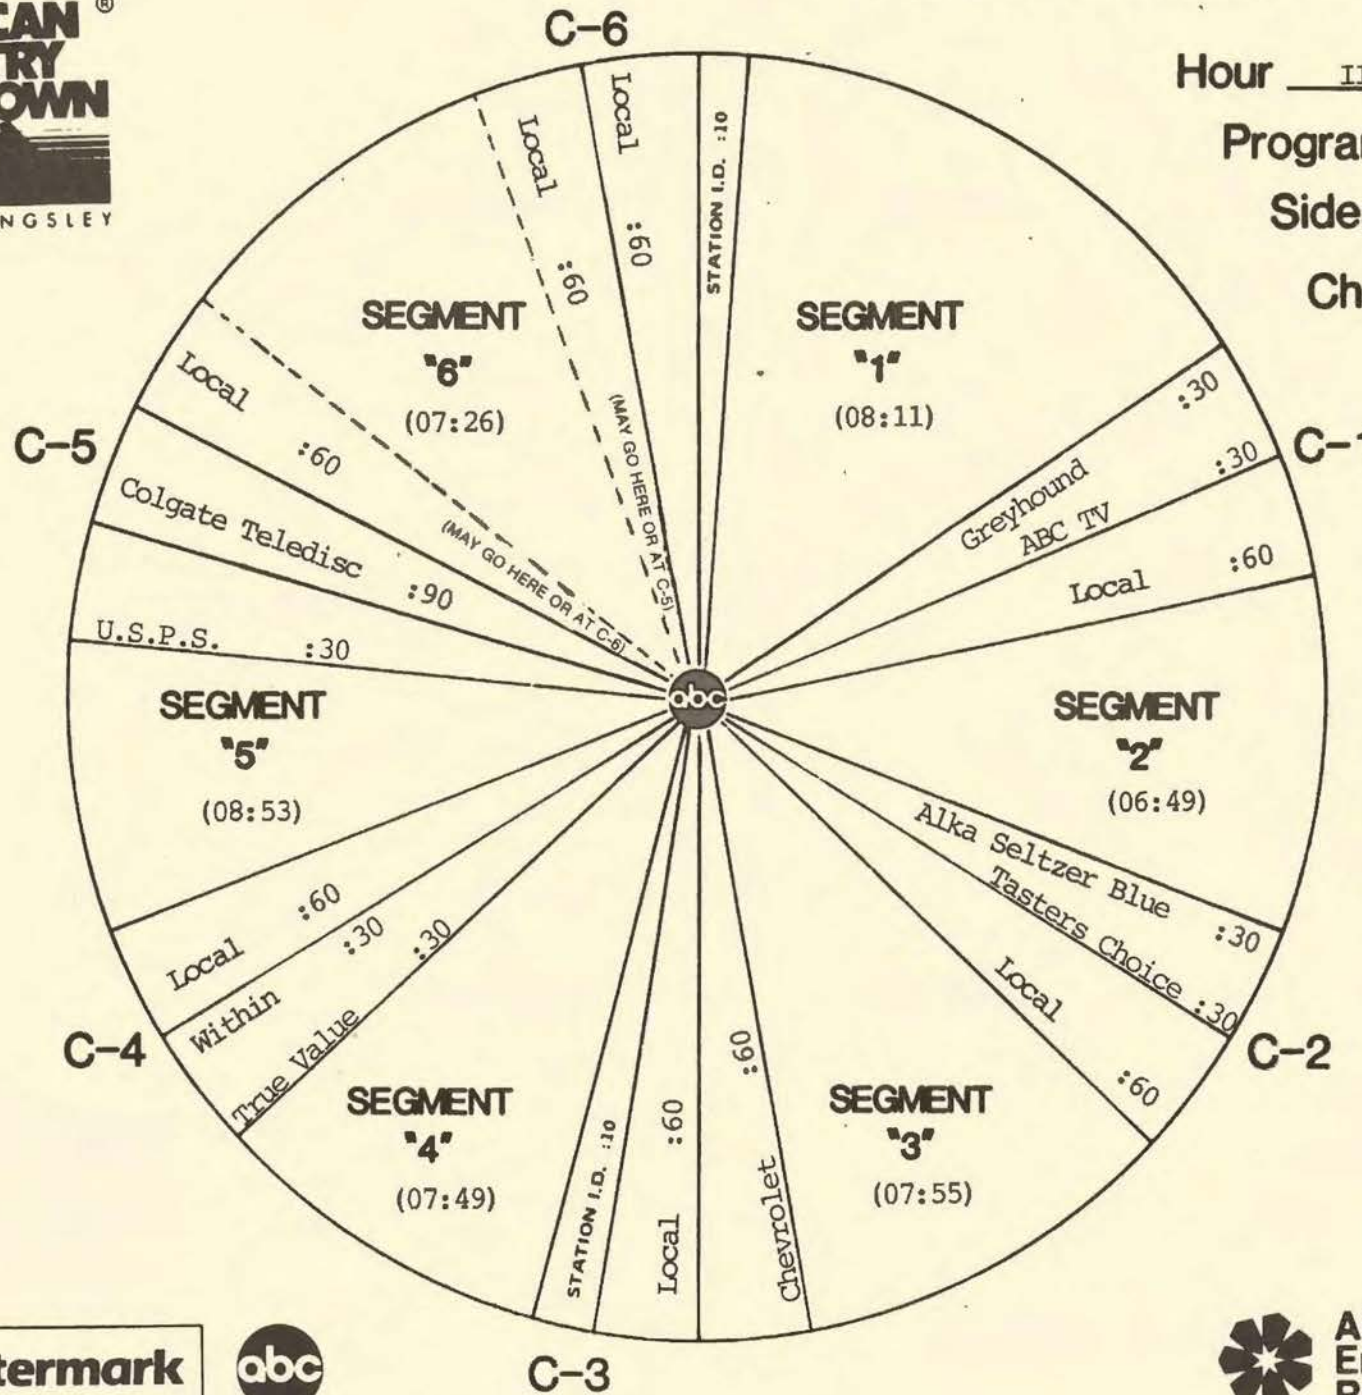

FORMAT AND COMMERCIAL CLOCK

Hour II

Program 874-12

Sides 2A and 2B

Chart Date 12/12/87

Local minutes available 6

Network minutes used 6

ABC Watermark

ABC Entertainment Radio Network

FORMAT AND COMMERCIAL CLOCK

Hour III

Program 874-12

Sides 3A and 3B

Chart Date 12/12/87

Local minutes available 6

Network minutes used 6

ABC Watermark

FORMAT AND COMMERCIAL CLOCK

Hour IV

Program 874-12

Sides 4A and 4B

Chart Date 12/12/87

Local minutes available 6

Network minutes used 6