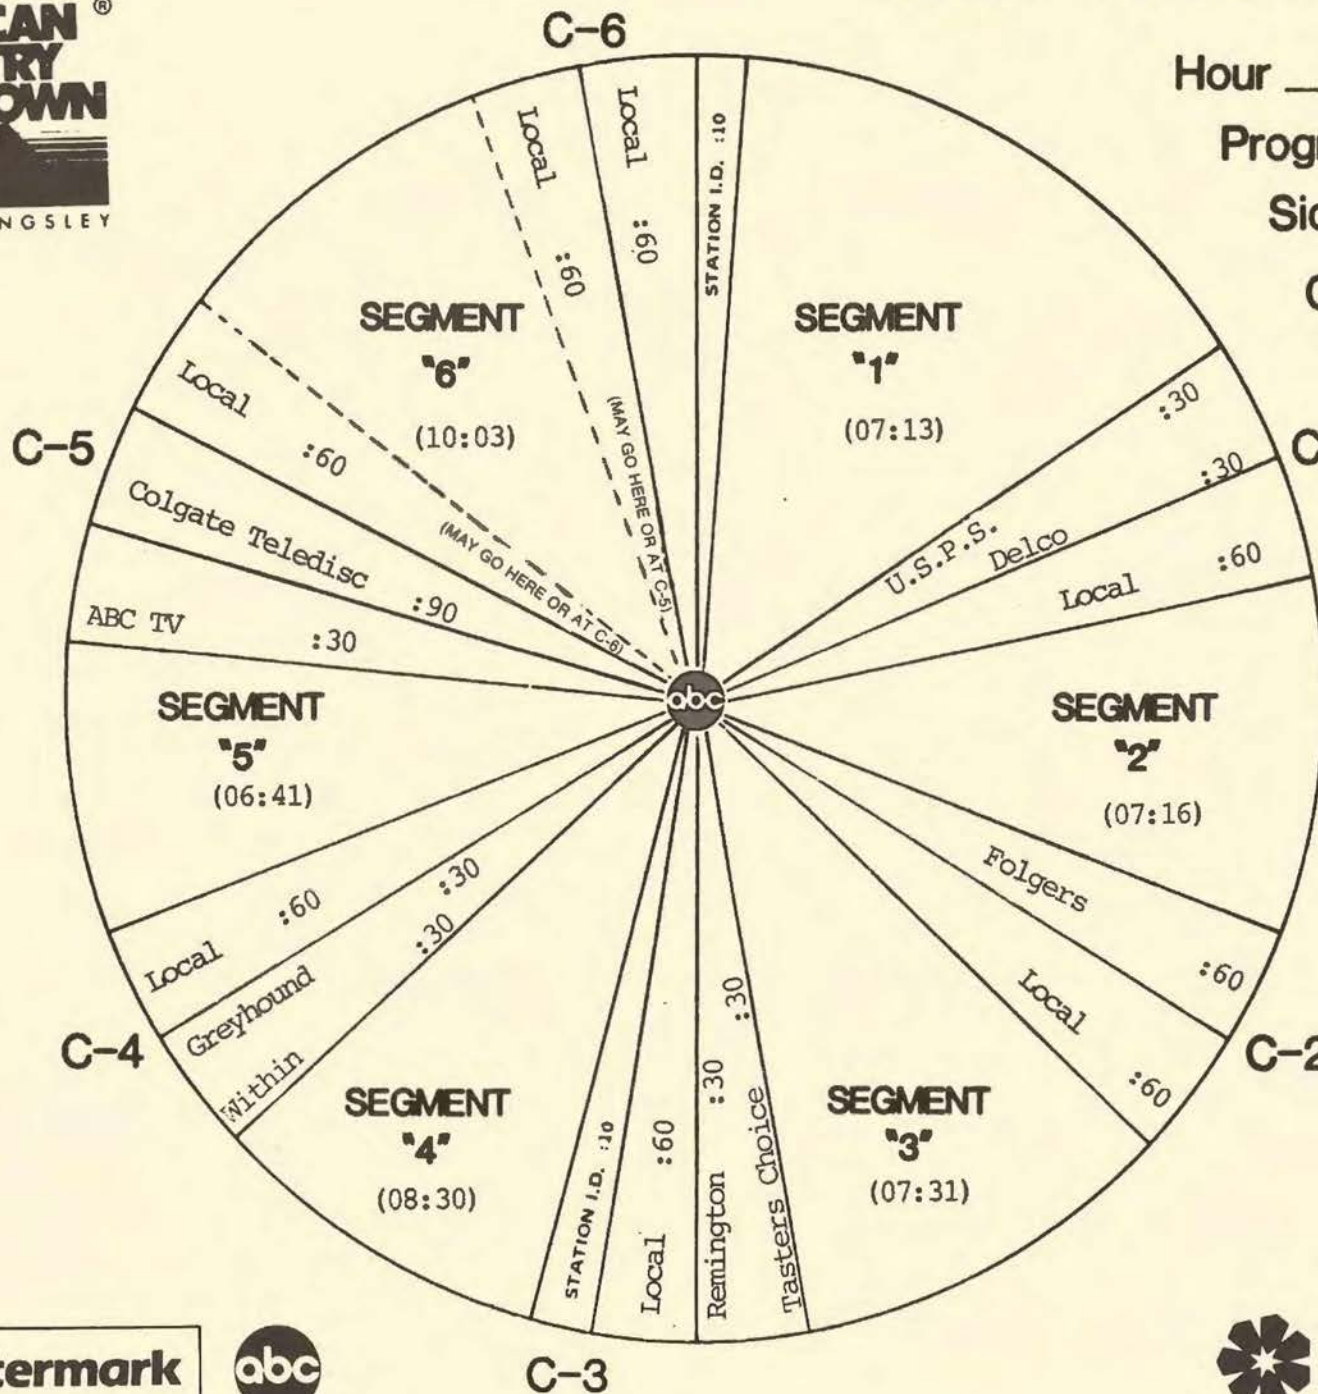

ABC Entertainment Radio Network

FORMAT AND COMMERCIAL CLOCK

Hour III

Program 874-12

Sides 3A and 3B

Chart Date 12/12/87

Local minutes available 6

Network minutes used 6

ABC Watermark

FORMAT AND COMMERCIAL CLOCK

Hour IV

Program 874-12

Sides 4A and 4B

Chart Date 12/12/87

Local minutes available 6

Network minutes used 6

ABC Watermark

ABC Entertainment Radio Network

ABC Watermark
3575 Cahuenga Blvd. West #555
Los Angeles, CA 90068
(818) 980-9490

TOPICAL PROMOS

ACC TOPICAL PROMOS FOR SHOW # 874-11 ARE LOCATED AT THE END OF SIDE 4A

DO NOT USE AFTER 12/13/87

1) RICKY VAN SHELTON'S #1, #1 (:27)

Hi, this is Bob Kingsley and last week on American Country Countdown Ricky Van Shelton, capped the best year of his life by scoring his first #1 hit on Billboard's country chart. Before this year, Ricky's name had never even appeared on the charts but in '87, he had 3 hits including last week's #1 song, with "SOMEBODY LIED." find out whose song goes the distance this week to #1 on American Country Countdown.