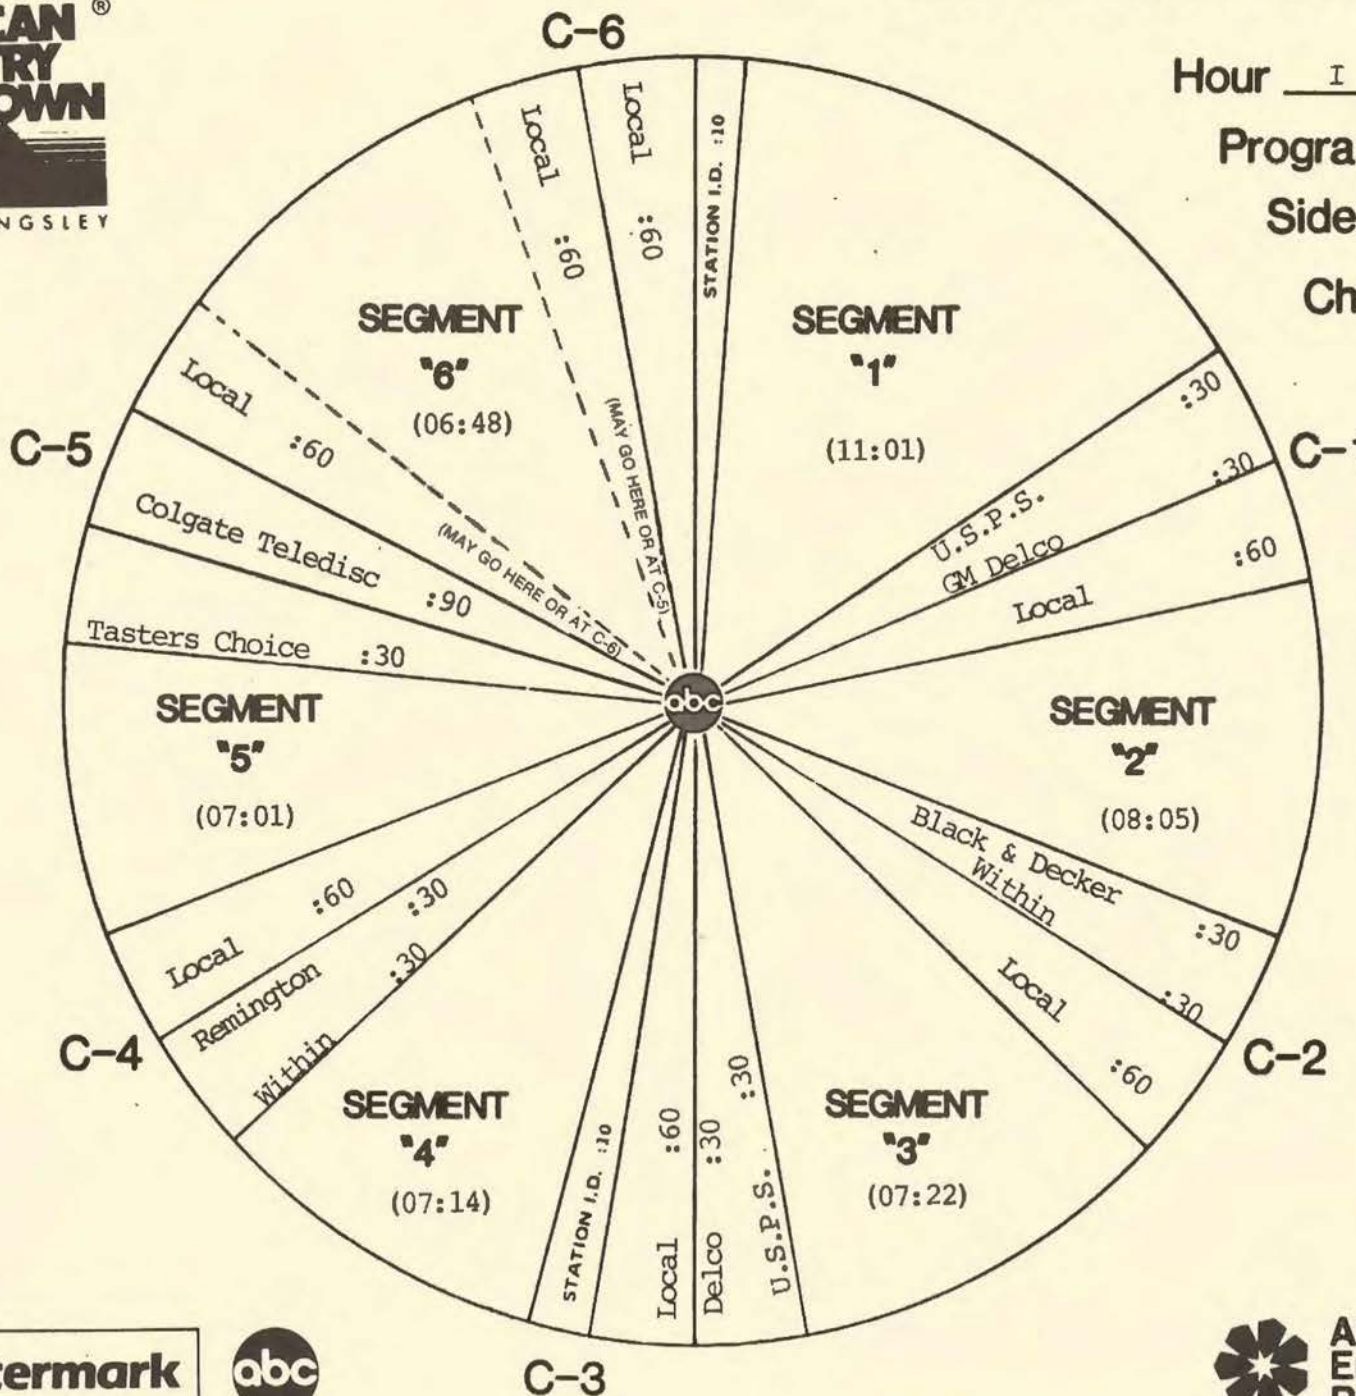

FORMAT AND COMMERCIAL CLOCK

Hour I

Program 874-12

Sides 1A and 1B

Chart Date 12/12/87

Local minutes available 6

Network minutes used 6

ABC Watermark