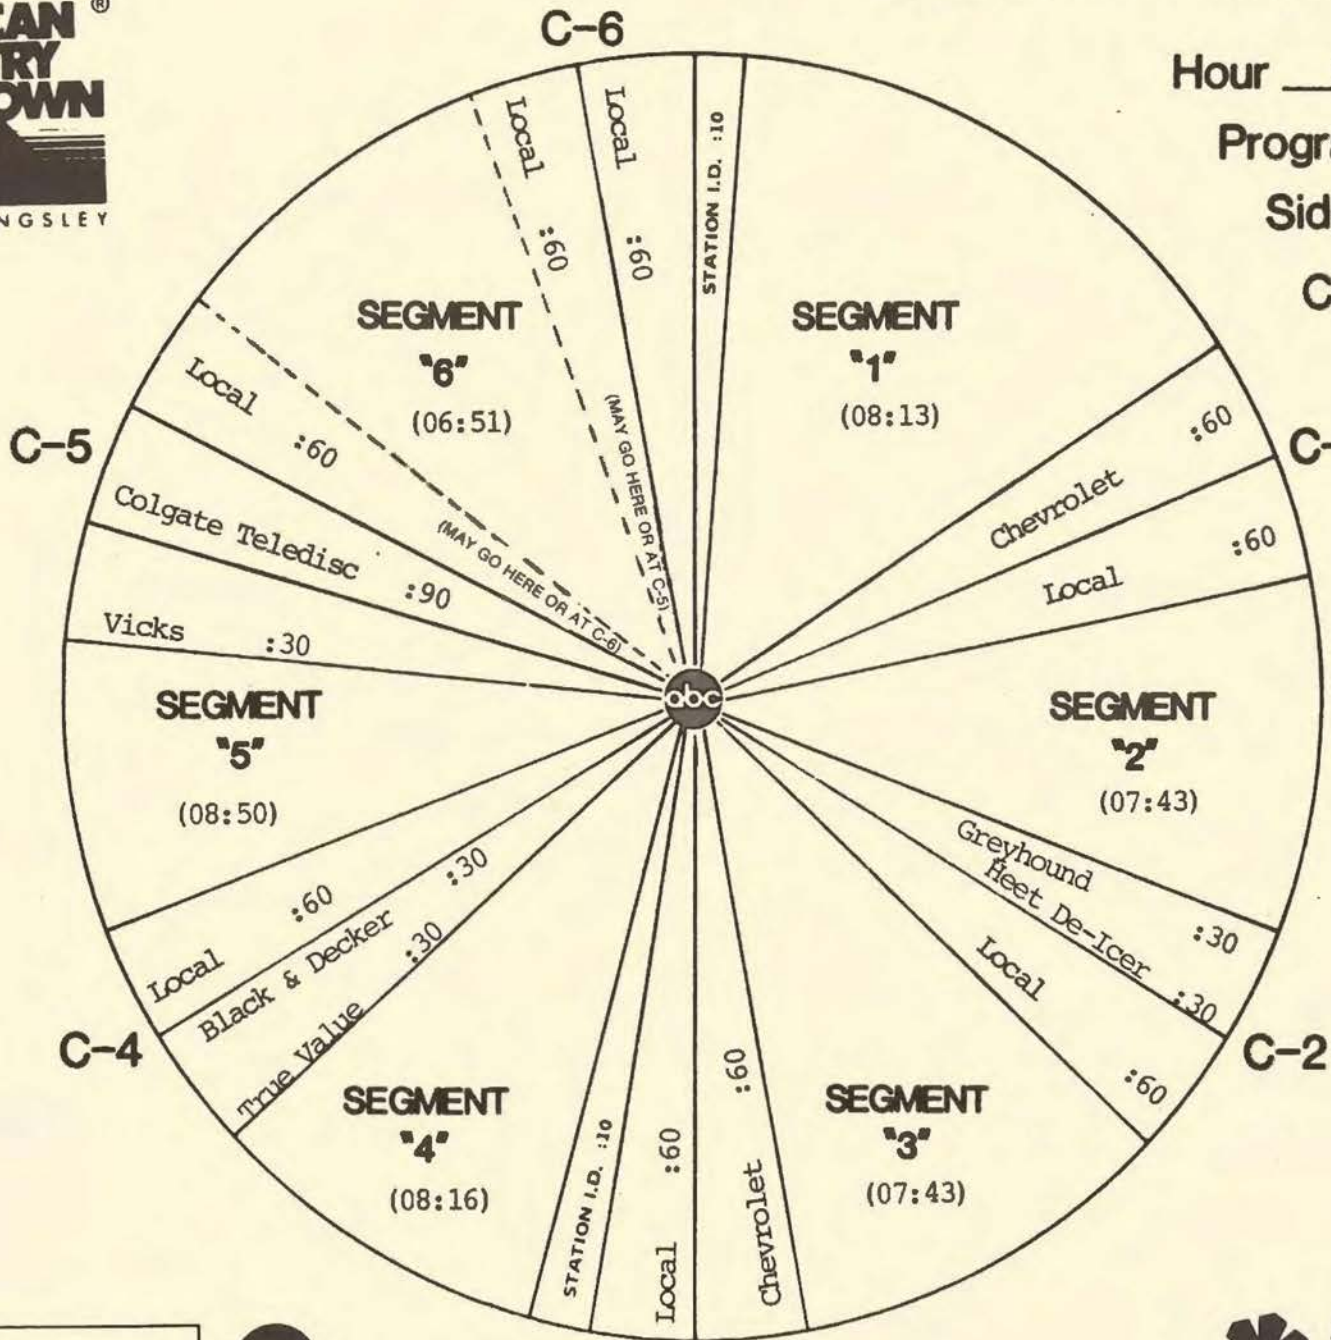

ABC Entertainment Radio Network

FORMAT AND COMMERCIAL CLOCK

Hour III

Program 874-12

Sides 3A and 3B

Chart Date 12/12/87

Local minutes available 6

Network minutes used 6

ABC Watermark

FORMAT AND COMMERCIAL CLOCK

Hour IV

Program 874-12

Sides 4A and 4B

Chart Date 12/12/87

Local minutes available 6

Network minutes used 6