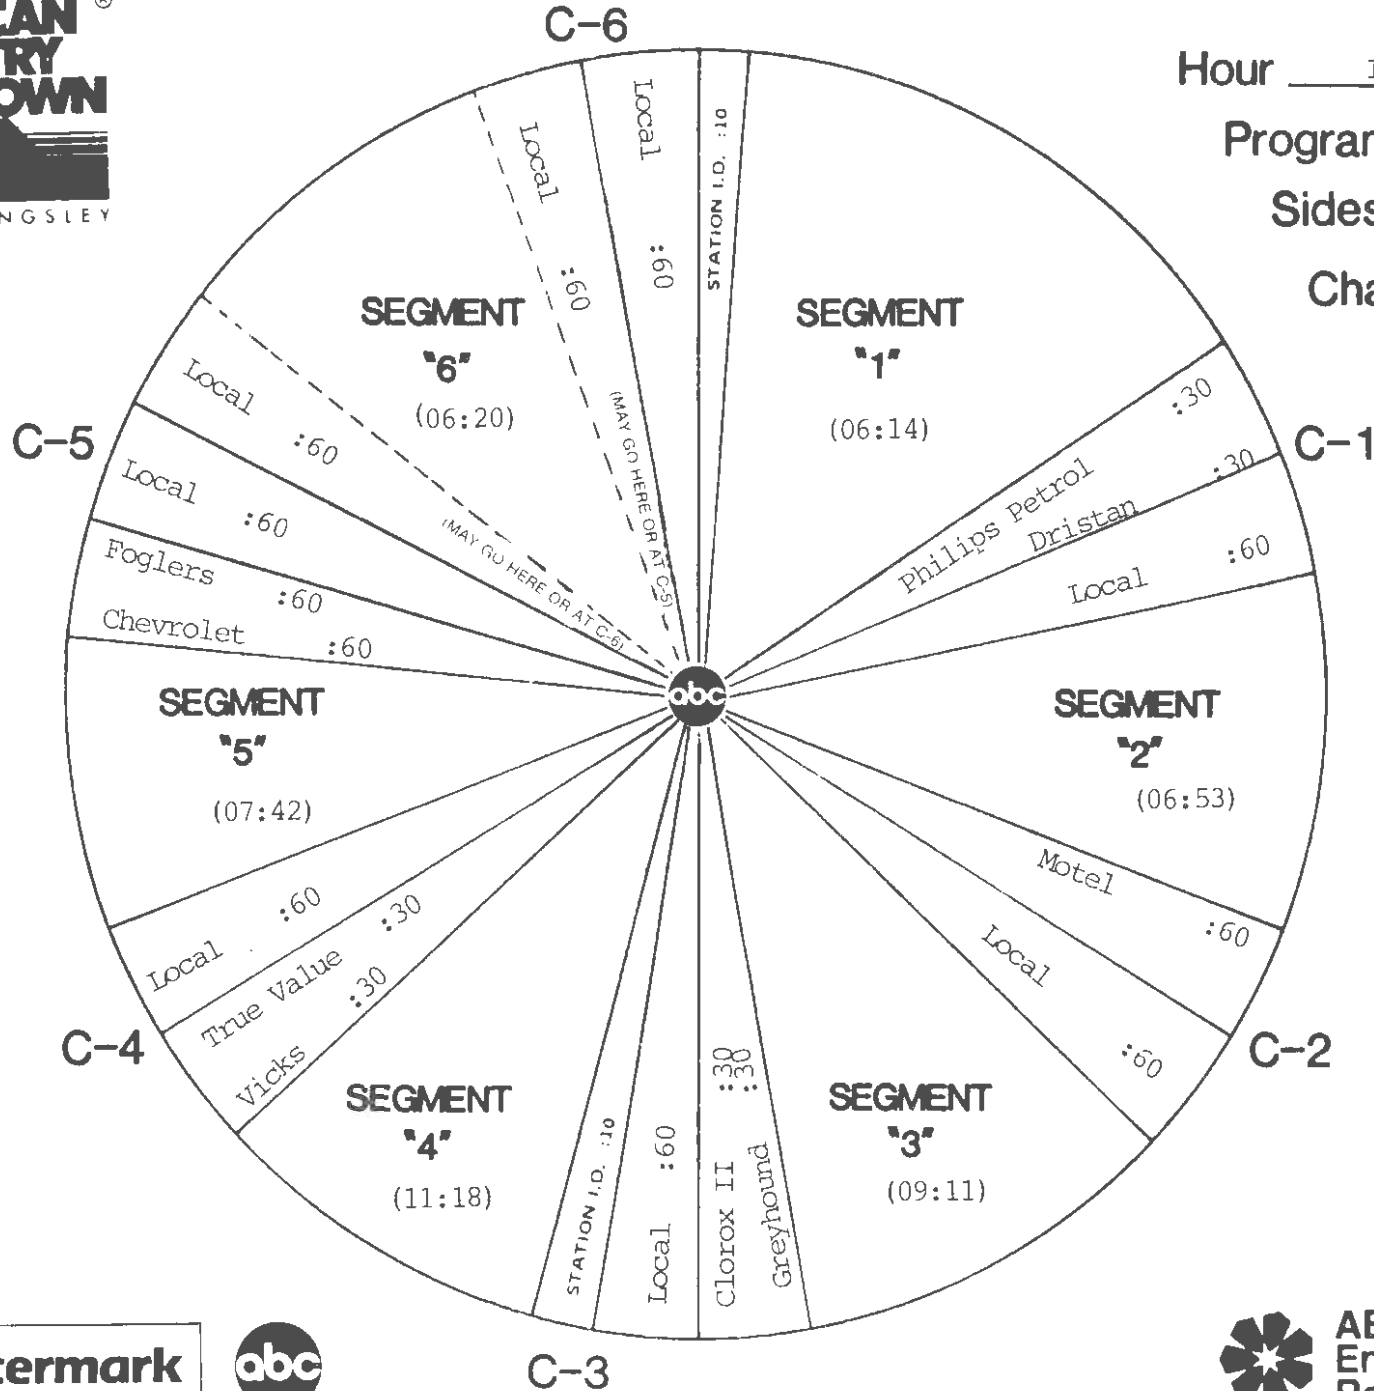

FORMAT AND COMMERCIAL CLOCK

Hour II

Program 881-10

Sides 2A and 2B

Chart Date 3/5/88

Local minutes available 6

Network minutes used 6

ABC Watermark

C-3

FORMAT AND COMMERCIAL CLOCK

Hour III

Program 881-10

Sides 3A and 3B

Chart Date 3/5/88

Local minutes available 6

Network minutes used 6

ABC Watermark

FORMAT AND COMMERCIAL CLOCK

Hour IV

Program 881-10

Sides 4A and 4B

Chart Date 3/5/88

Local minutes available 6

Network minutes used 6