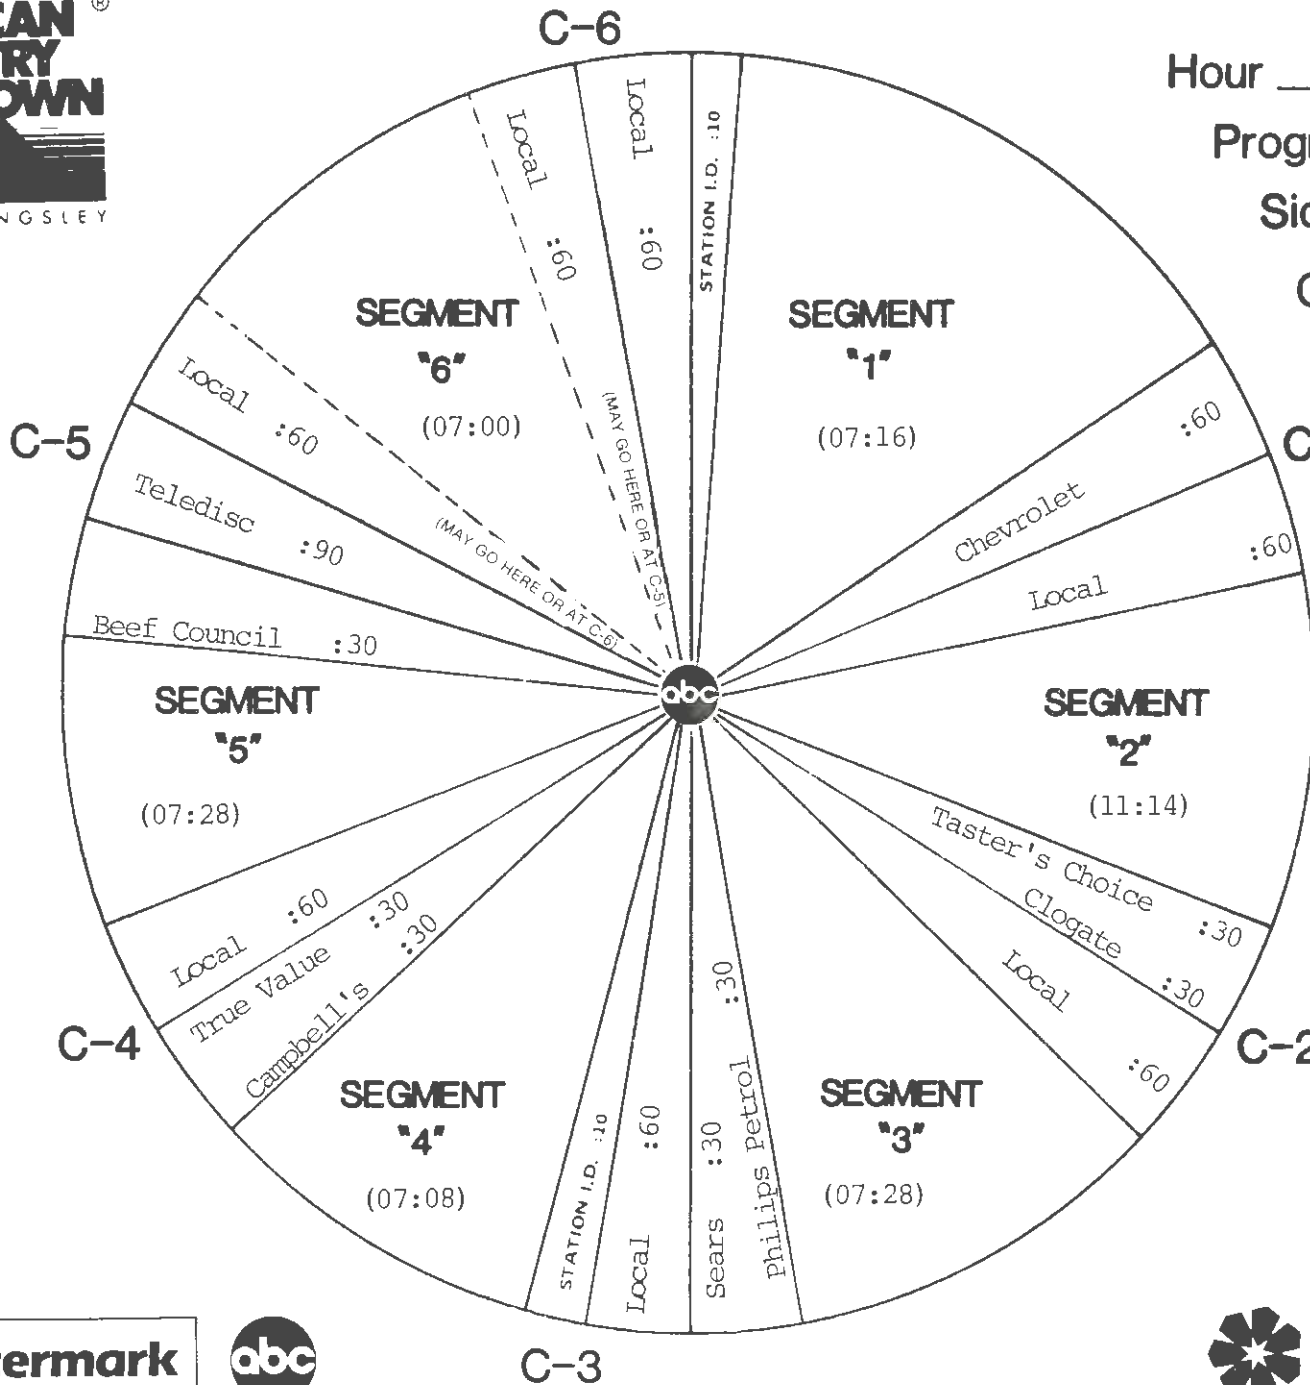

Hour I

Program 881-13

Sides 1A and 1B

Chart Date 3/26/88