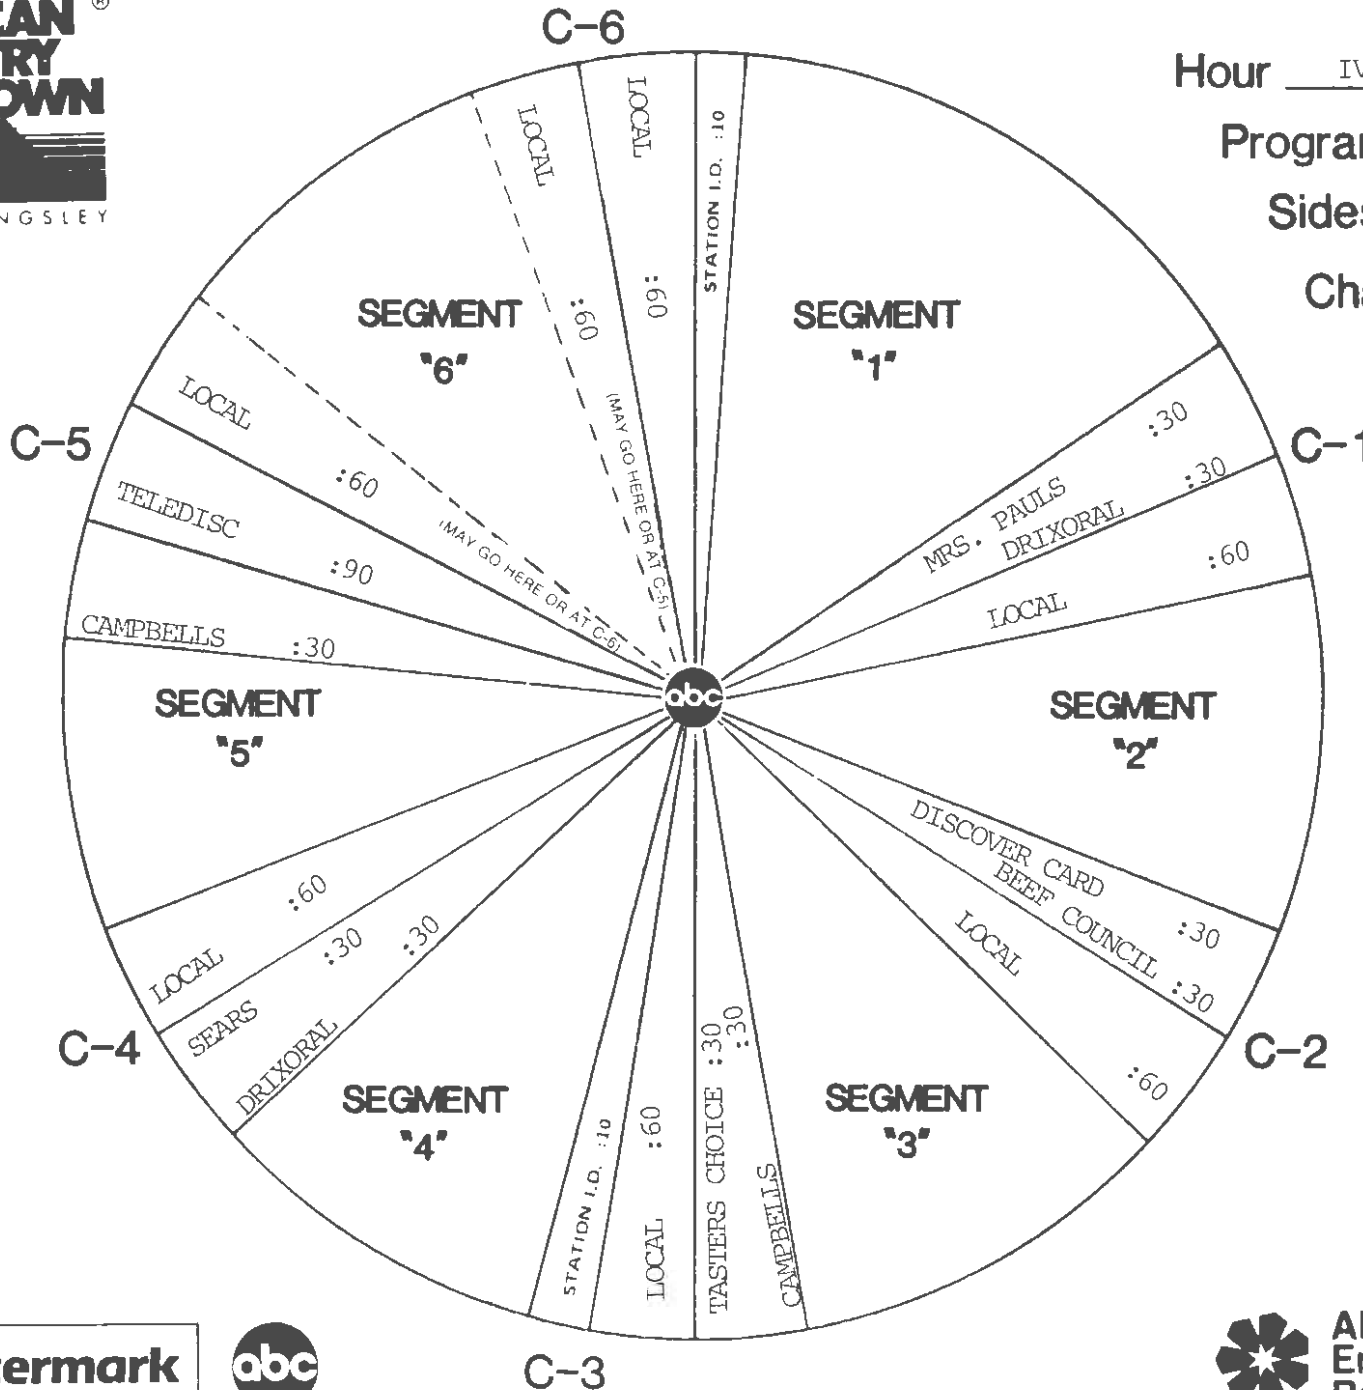

# FORMAT AND COMMERCIAL CLOCK

Hour IV

Program 881-13

Sides 4A and 4B

Chart Date 3/26/88

Local minutes available 6

Network minutes used 6

**ABC Watermark**

**AMERICAN  
COUNTRY  
COUNTDOWN** (P)

WITH BOB KINGSLEY

**ABC Watermark**

3575 Cahuenga Blvd. West #555  
Los Angeles, CA 90068  
(818) 980-9490

TOPICAL PROMOS

ACC TOPICAL PROMOS FOR SHOW # 881-13 ARE LOCATED AT THE END OF SIDE 4A

DO NOT USE AFTER 3/27/88

SHELTON LEAPFROGS TO #1 (:25)

Hi, this is Bob Kingsley with American Country Countdown. And last week Ricky Van Shelton hurdled from #3 directly to the top spot in the nation with his tune "LIFE TURNED HER THAT WAY." Now, that turned Ricky into a man with two number one hits to his credit...and comin' on right behind him are acts like the Judds, Reba McEntire and Lee Greenwood who'll be trying to up their total of #1s this week on American Country Countdown.

HEAVY TOP TEN HITTERS IN TOP TEN (:27)

Hi, this is Bob Kingsley and last week on American Country Countdown the top ten of our survey included four acts that have visited top ten territory 20 times or more. George Strait has been there 20 times now, the Bellamy Brothers 21, Eddie Rabbitt has 29 top tens and Charley Pride is the heaviest top ten hitter of the bunch with 52. They're just 4 out of 40 top acts vieing for position this week on American Country Countdown.