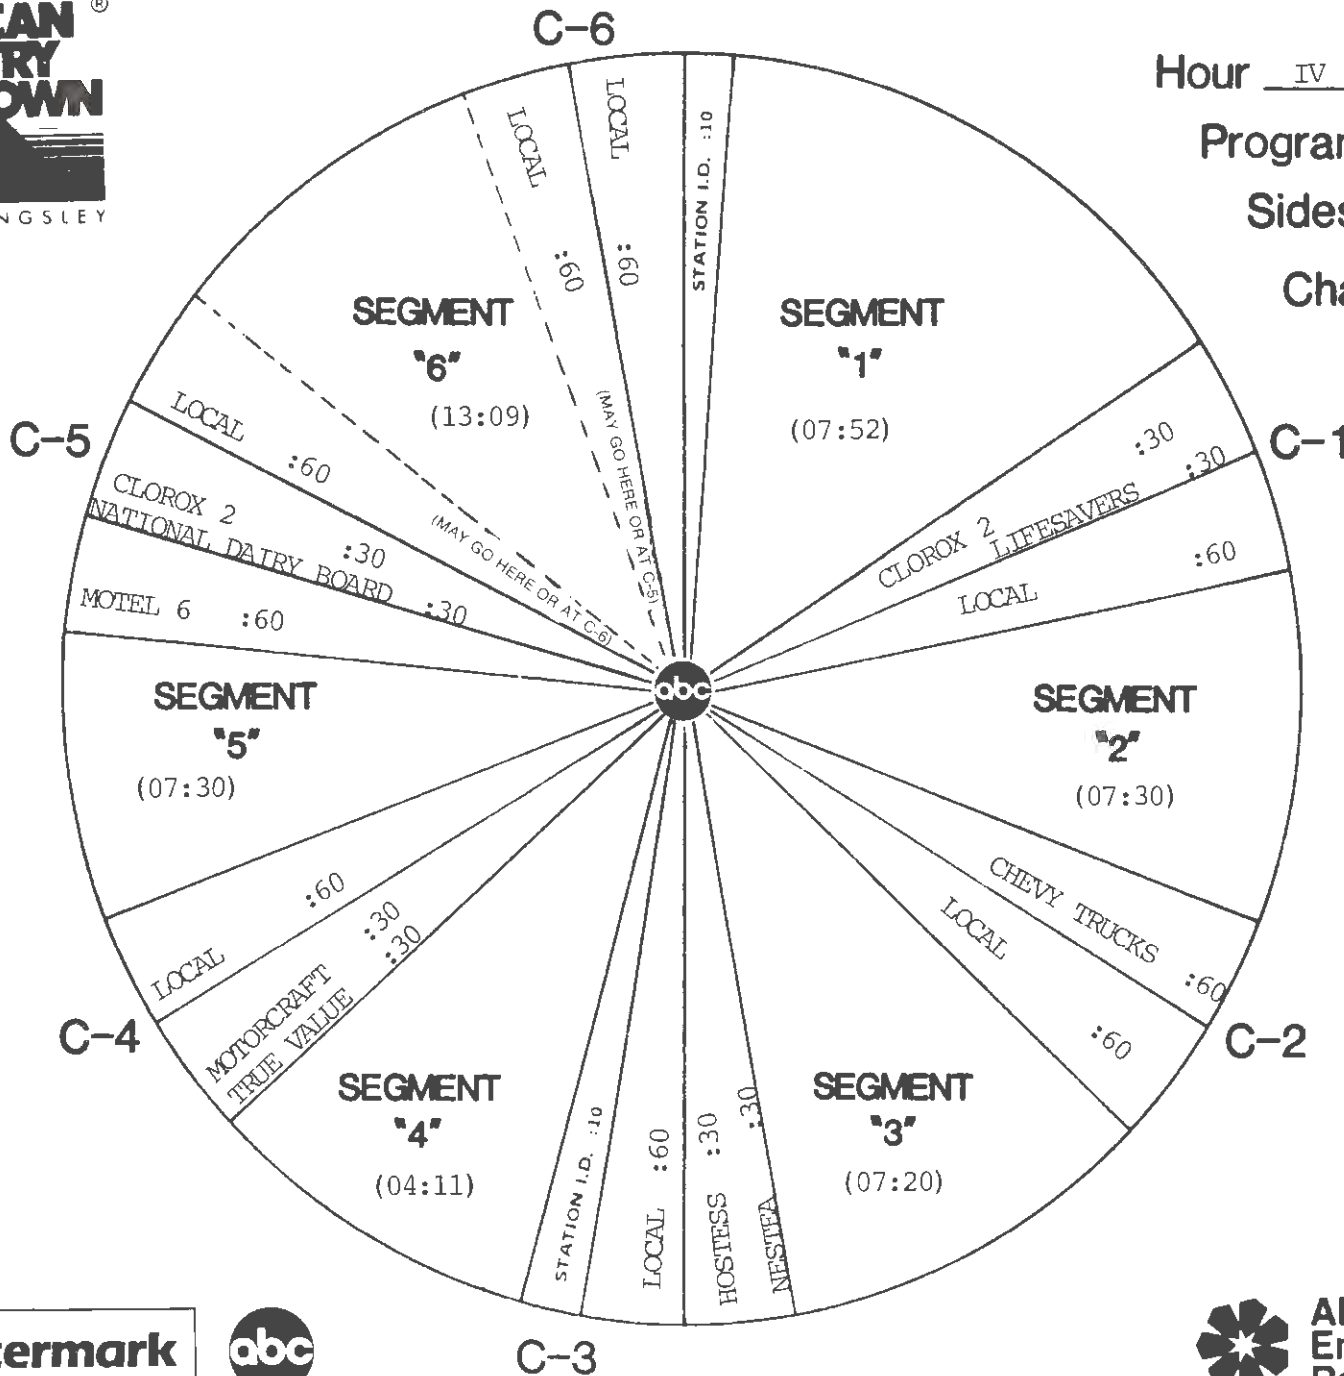

Sides 2A and 2B

Chart Date 5/21/88

Local minutes available 6

Network minutes used 6

ABC Watermark

FORMAT AND COMMERCIAL CLOCK

Hour IV

Program 882-8

Sides 4A and 4B

Chart Date 5/21/88

Local minutes available 6

Network minutes used 6

ABC Watermark

ABC Watermark
3575 Cahuenga Blvd. West #555
Los Angeles, CA 90068
(818) 980-9490

TOPICAL PROMOS

TOPICAL PROMOS FOR SHOW #882-8 ARE LOCATED AT THE END OF SIDE 4A