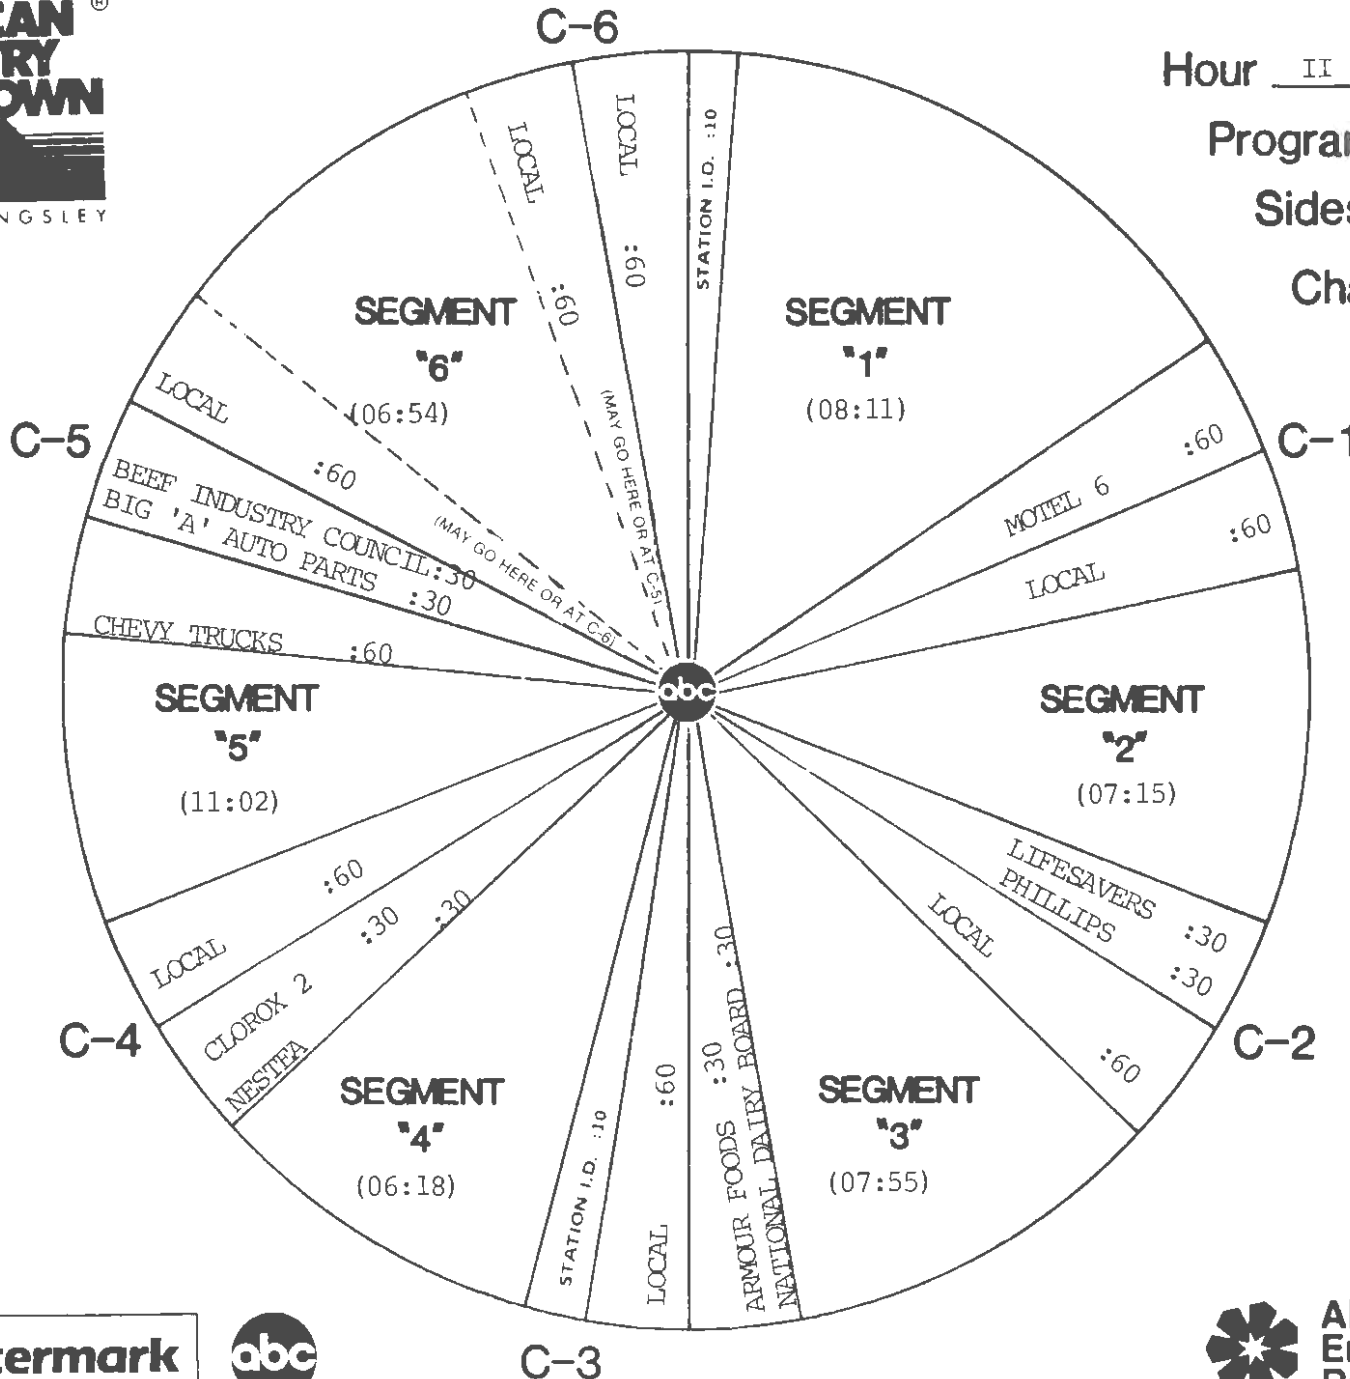

FORMAT AND COMMERCIAL CLOCK

Hour I
 Program 882-8
 Sides 1A and 1B
 Chart Date 5/21/88

Local minutes available 6

Network minutes used 6

ABC Watermark

FORMAT AND COMMERCIAL CLOCK

Hour II

Program 882-8

Sides 2A and 2B

Chart Date 5/21/88

Local minutes available 6

Network minutes used 6

ABC Watermark

FORMAT AND COMMERCIAL CLOCK

Hour IV

Program 882-8

Sides 4A and 4B

Chart Date 5/21/88

Local minutes available 6

Network minutes used 6

ABC Watermark

ABC Watermark
3575 Cahuenga Blvd. West #555
Los Angeles, CA 90068
(818) 980-9490

TOPICAL PROMOS

TOPICAL PROMOS FOR SHOW #882-8 ARE LOCATED AT THE END OF SIDE 4A