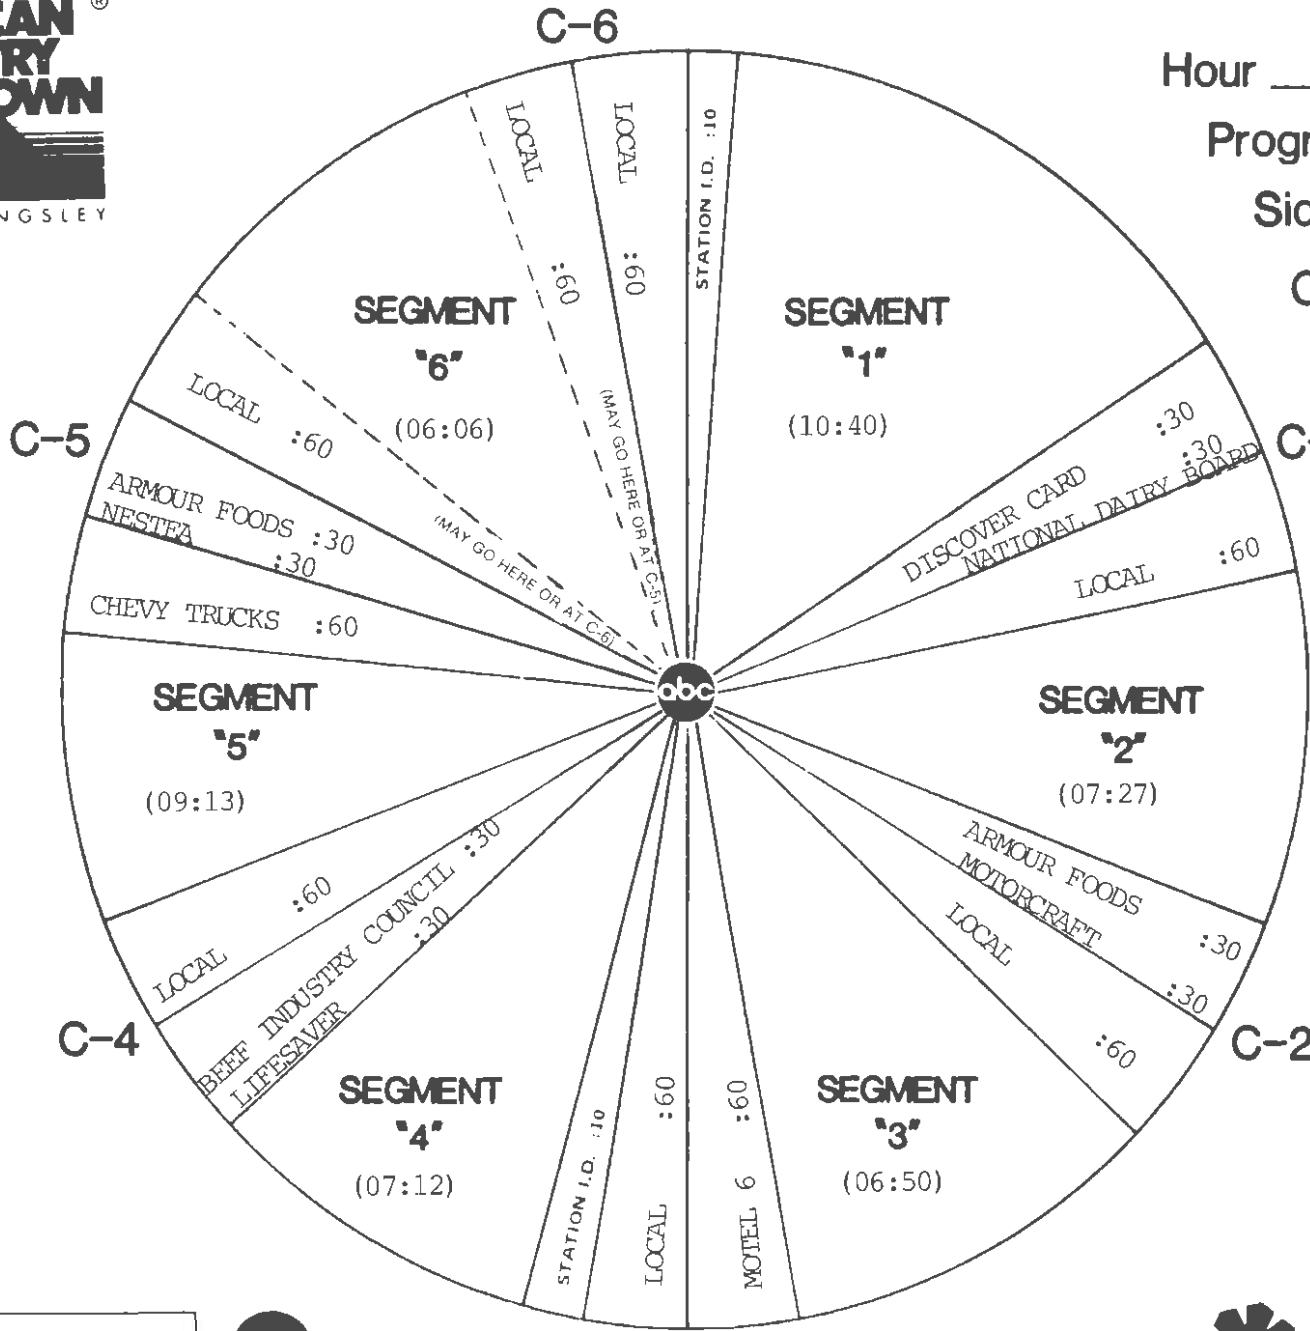

Hour I
Program 882-8
Sides 1A and 1B
Chart Date 5/21/88