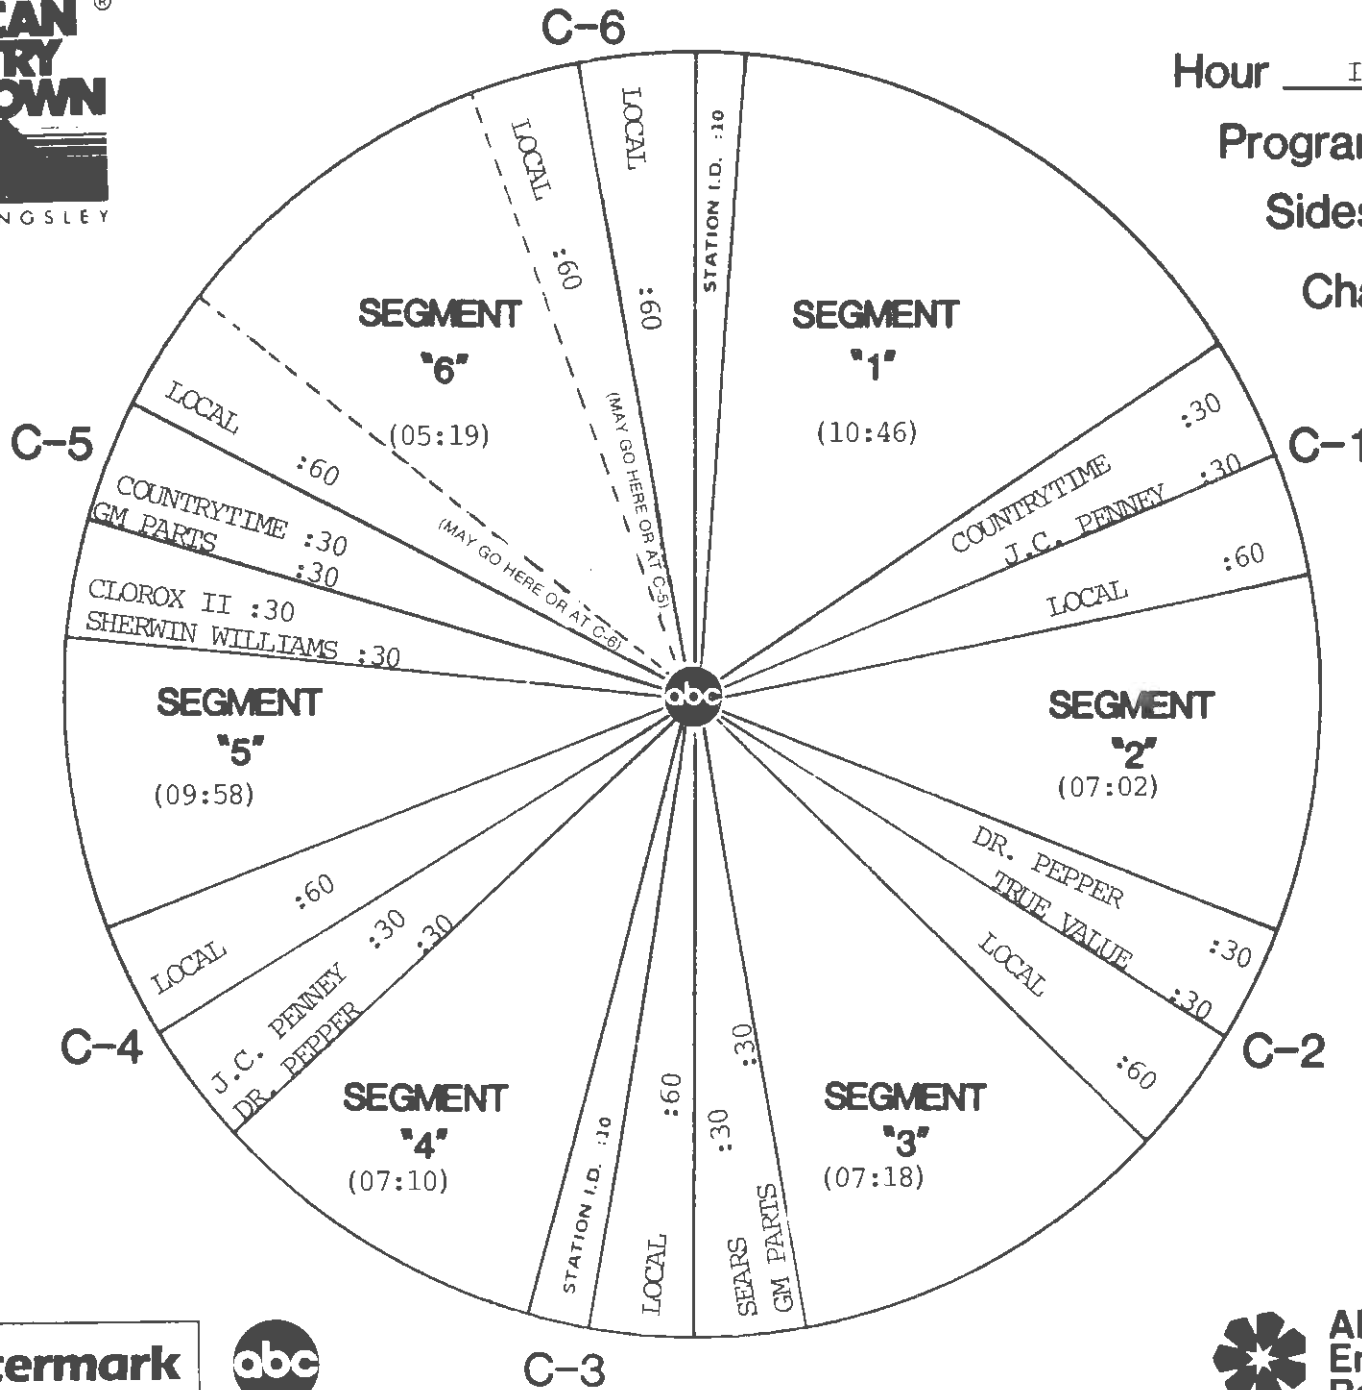

FORMAT AND COMMERCIAL CLOCK

Hour I

Program 882-9

Sides 1A and 1B

Chart Date 5/28/88

Local minutes available 6

Network minutes used 6

ABC Watermark

FORMAT AND COMMERCIAL CLOCK

Hour IV
 Program 882-9
 Sides 4A and 4B
 Chart Date 5/28/88

Local minutes available 6
 Network minutes used 6

ABC Watermark

ABC Watermark
3575 Cahuenga Blvd. West #555
Los Angeles, CA 90068
(818) 980-9490