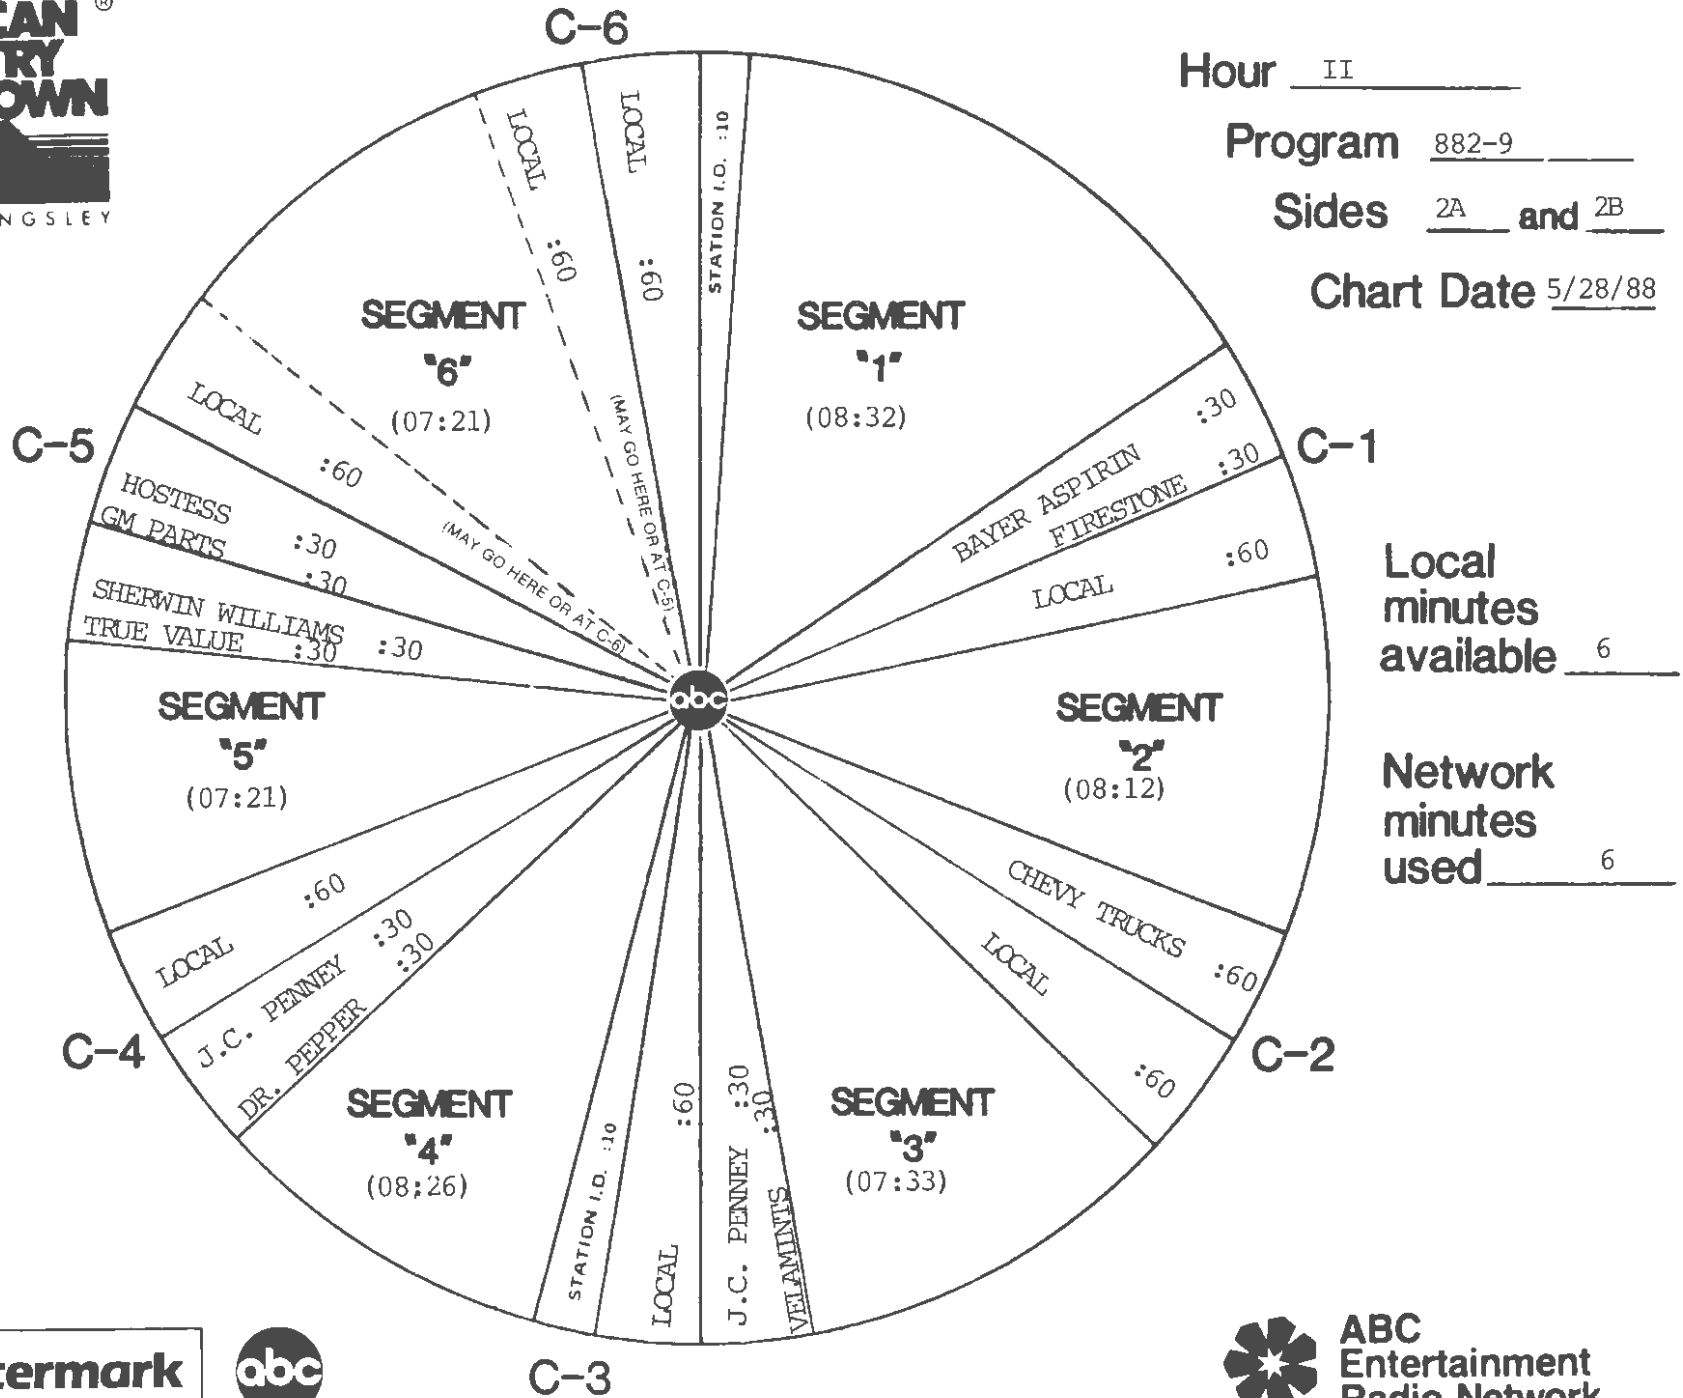

ABC Entertainment Radio Network

FORMAT AND COMMERCIAL CLOCK

Hour II

Program 882-9

Sides 2A and 2B

Chart Date 5/28/88

Local minutes available 6

Network minutes used 6

FORMAT AND COMMERCIAL CLOCK

Hour IV
 Program 882-9
 Sides 4A and 4B
 Chart Date 5/28/88

Local minutes available 6
 Network minutes used 6

ABC Watermark

ABC Watermark
3575 Cahuenga Blvd. West #555
Los Angeles, CA 90068
(818) 980-9490