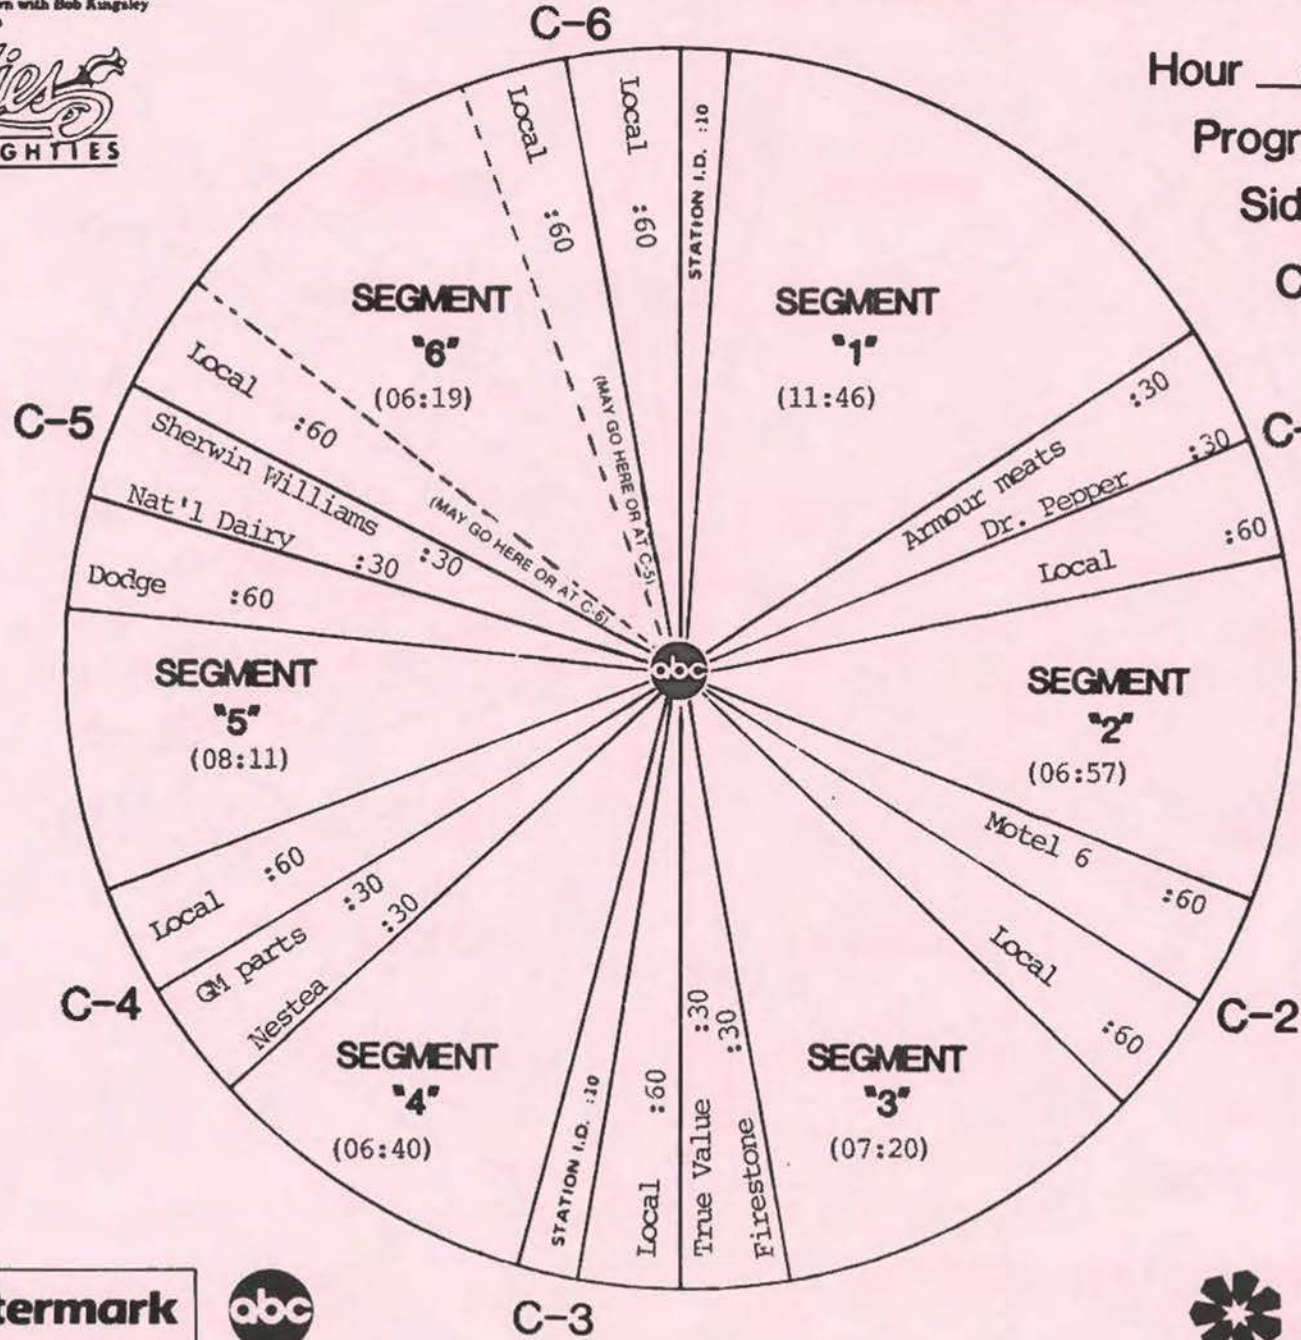

FORMAT AND COMMERCIAL CLOCK

American Country Countdown with Bob Kingsley
Presents

Hour I

Program MEMORIAL DAY

Sides 1A and 1B

Chart Date 5/30/88

Local minutes available 6

Network minutes used 6

ABC Watermark

**ABC
Entertainment
Radio Network**

FORMAT AND COMMERCIAL CLOCK

American Country Countdown with Bob Kunglesky
Presents

Hour 11

Program MEMORIAL DAY

Sides 2A and 2B

Chart Date 5/30/88

ABC Watermark

ABC
Entertainment
Radio Network

FORMAT AND COMMERCIAL CLOCK

American Country Countdown with Bob Kingsley
Presents

Hour III

Program MEMORIAL DAY

Sides 3A and 3B

Chart Date 5/30/88