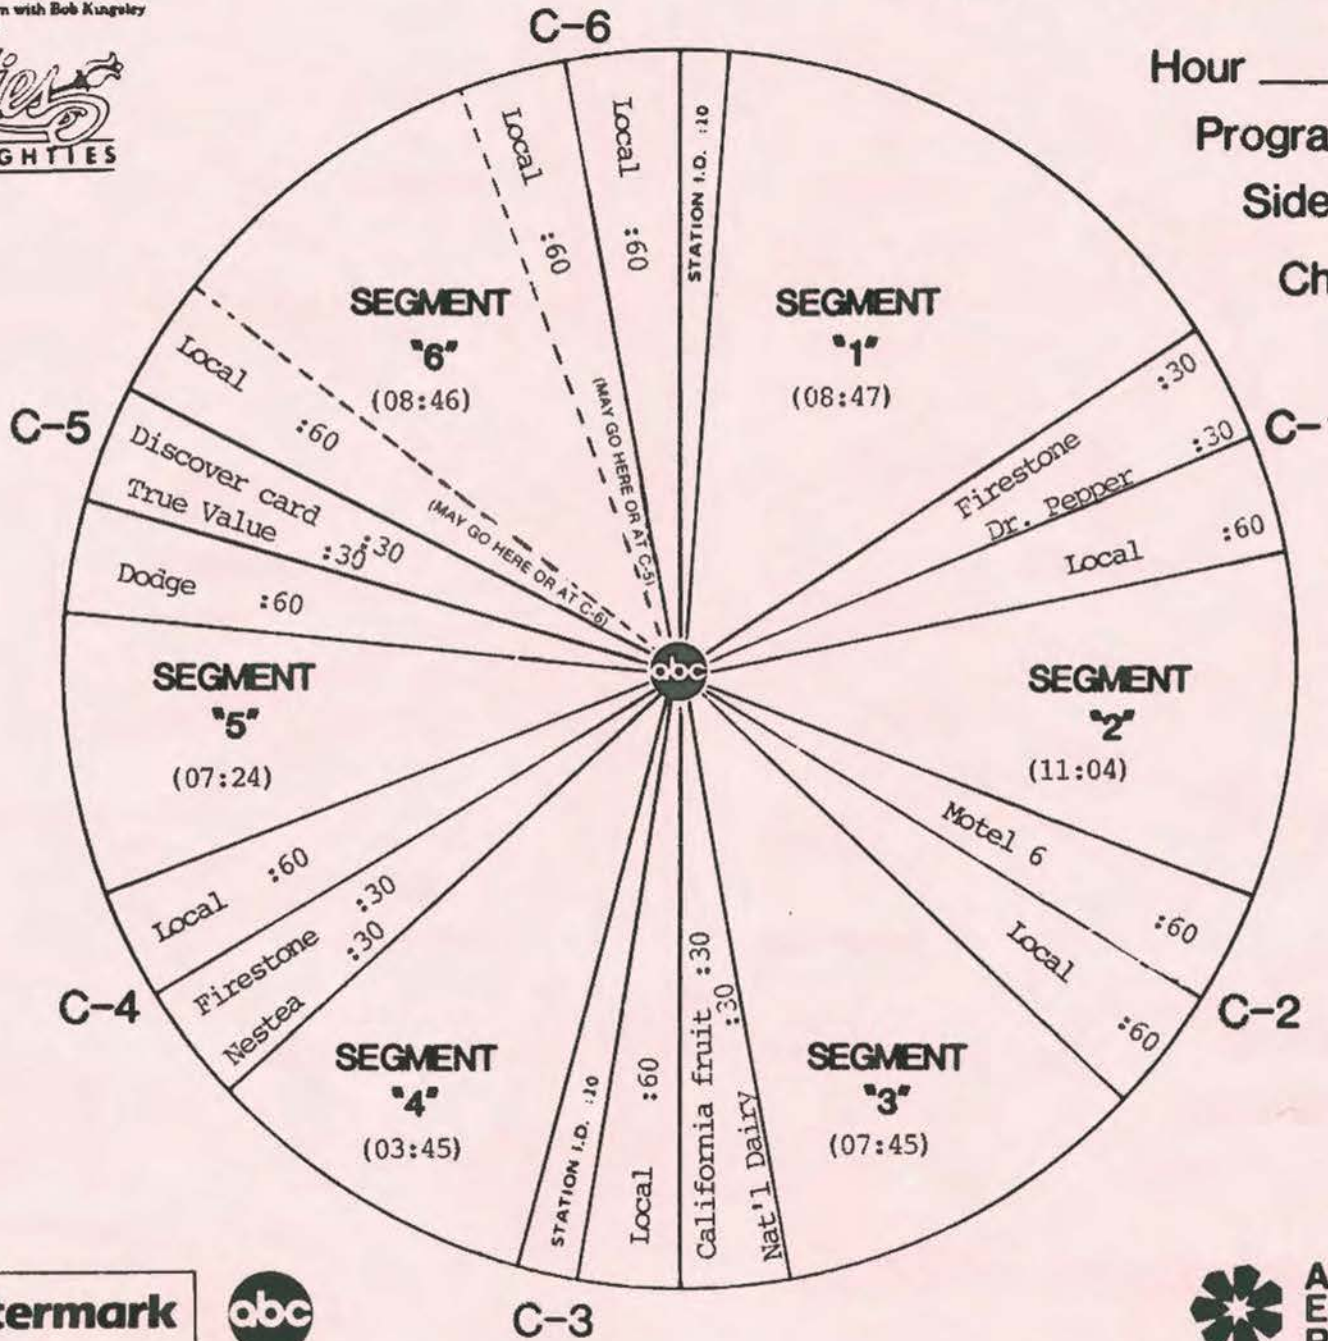

Below you'll find "THE LADIES OF THE 80's" satellite feed schedule.

	<u>EASTERN</u>	<u>CENTRAL</u>	<u>MOUNTAIN</u>	<u>PACIFIC</u>
Monday 5/23	11A-3P	10A-2P	9A-1P	8A-12N
Tuesday 5/24	7P-11P	6P-10P	5P-9P	4P-8P
Saturday 5/28*	4P-8P	3P-7P	2P-6P	1P-5P

FORMAT AND COMMERCIAL CLOCK

American Country Countdown with Bob Kingsley
Presents

Hour I

Program MEMORIAL DAY

Sides 1A and 1B

Chart Date 5/30/88

Local minutes available 6

Network minutes used 6

ABC Watermark

**ABC
Entertainment
Radio Network**

FORMAT AND COMMERCIAL CLOCK

American Country Countdown with Bob Kunglesky
Presents

Hour 11

Program MEMORIAL DAY

Sides 2A and 2B

Chart Date 5/30/88

ABC Watermark

ABC
Entertainment
Radio Network

FORMAT AND COMMERCIAL CLOCK

American Country Countdown with Bob Kingsley
Presents

Hour III

Program MEMORIAL DAY

Sides 3A and 3B

Chart Date 5/30/88