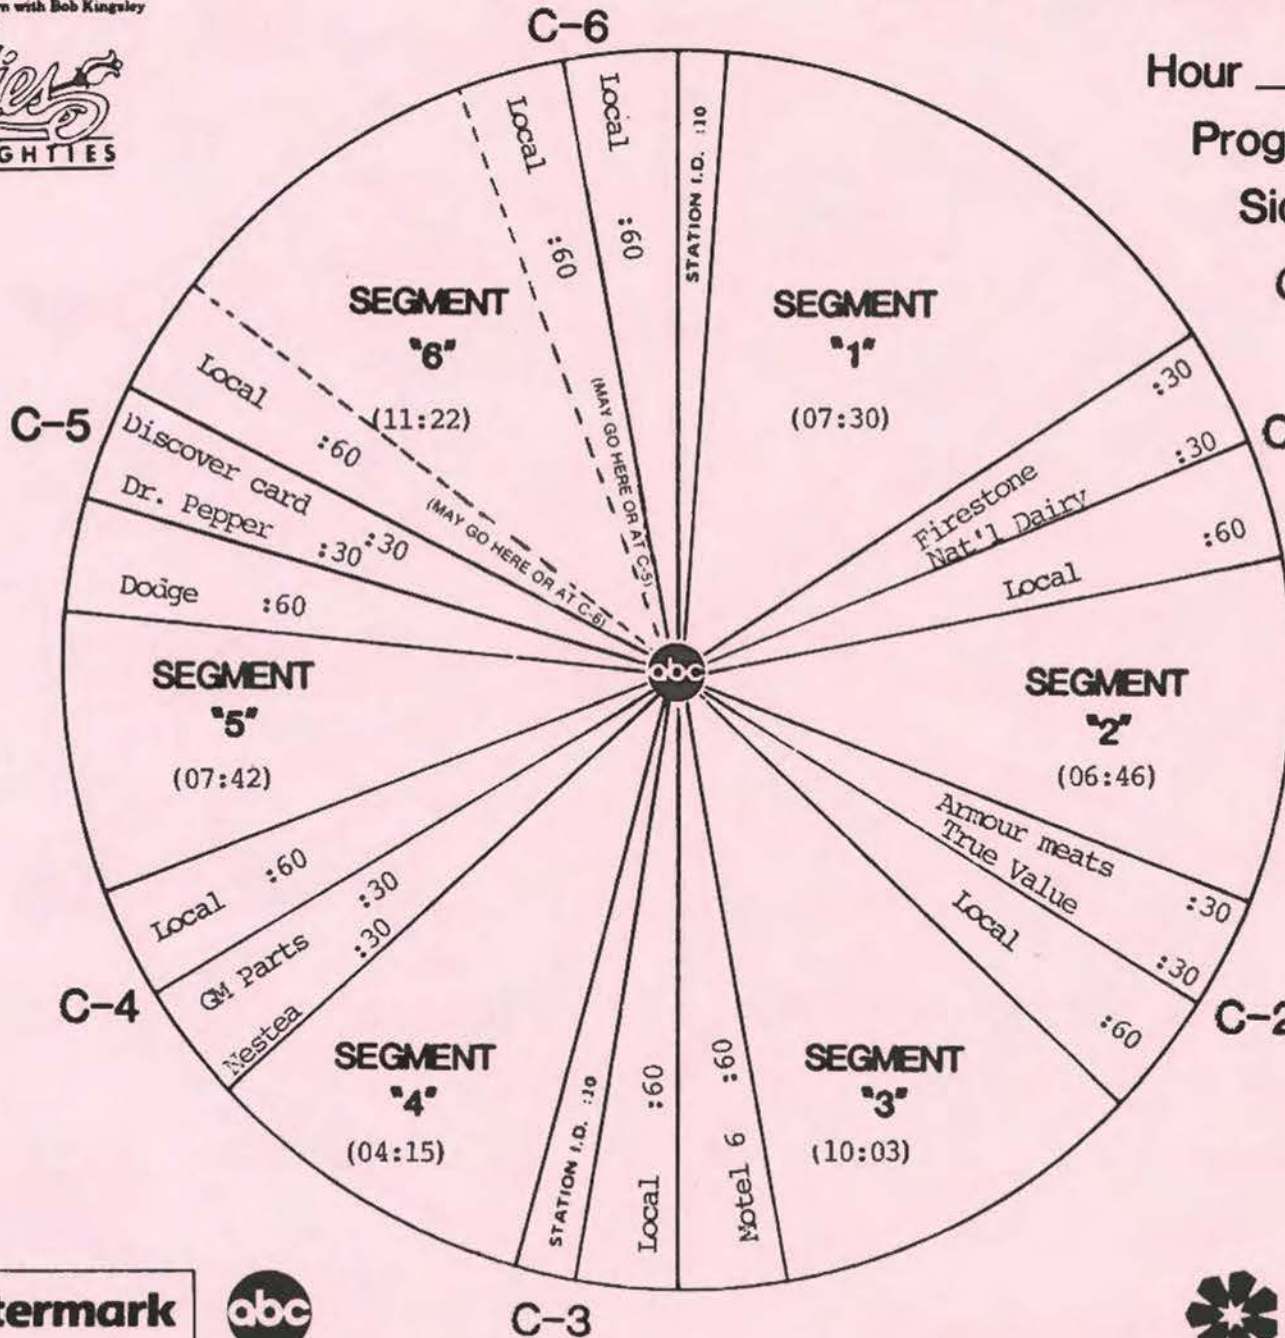

ABC Watermark

**ABC
Entertainment
Radio Network**

FORMAT AND COMMERCIAL CLOCK

American Country Countdown with Bob Kunglesky
Presents

Hour 11

Program MEMORIAL DAY

Sides 2A and 2B

Chart Date 5/30/88

ABC Watermark

ABC
Entertainment
Radio Network

FORMAT AND COMMERCIAL CLOCK

American Country Countdown with Bob Kingsley
Presents

Hour III

Program MEMORIAL DAY

Sides 3A and 3B

Chart Date 5/30/88

Local minutes available 6

Network minutes used 6

ABC Watermark

FORMAT AND COMMERCIAL CLOCK

American Country Countdown with Bob Kingsley
Presents

Hour IV

Program MEMORIAL DAY

Sides 4A and 4B

Chart Date 5/30/88

ABC Watermark

ABC
Entertainment
Radio Network