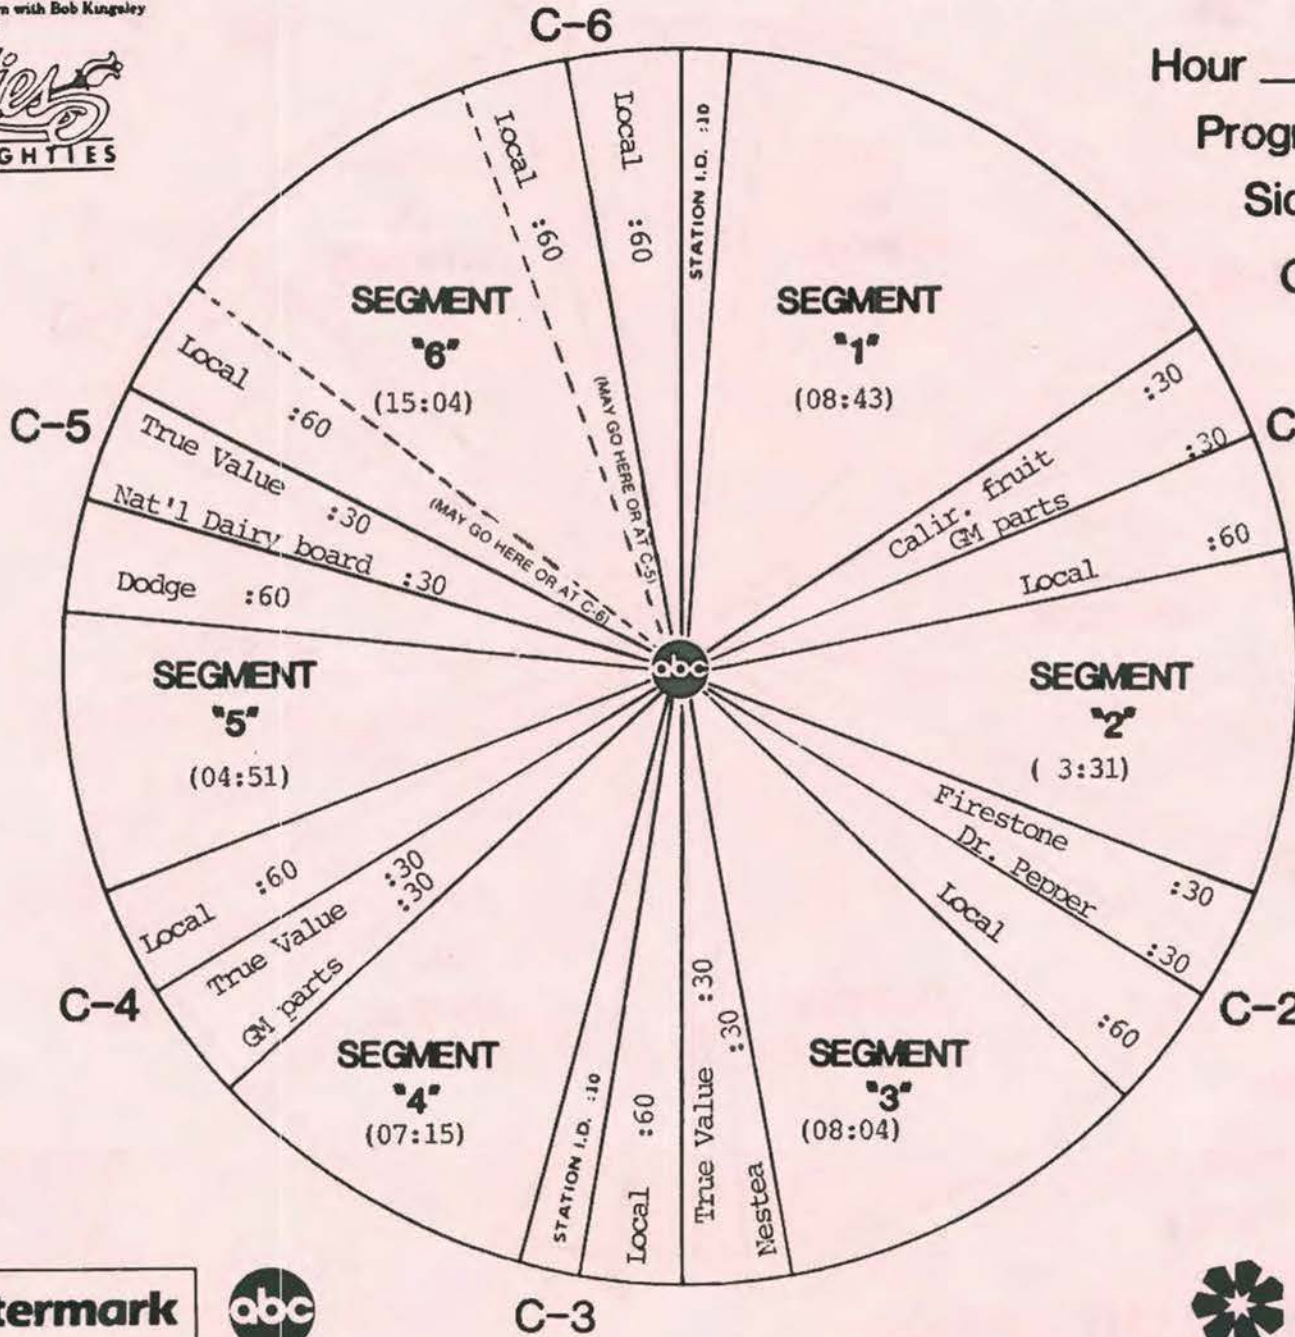

Below you'll find "THE LADIES OF THE 80's" satellite feed schedule.

	<u>EASTERN</u>	<u>CENTRAL</u>	<u>MOUNTAIN</u>	<u>PACIFIC</u>
Monday 5/23	11A-3P	10A-2P	9A-1P	8A-12N
Tuesday 5/24	7P-11P	6P-10P	5P-9P	4P-8P
Saturday 5/28*	4P-8P	3P-7P	2P-6P	1P-5P

ABC Watermark

ABC
Entertainment
Radio Network

FORMAT AND COMMERCIAL CLOCK

American Country Countdown with Bob Kingsley
Presents

Hour III

Program MEMORIAL DAY

Sides 3A and 3B

Chart Date 5/30/88

Local minutes available 6

Network minutes used 6

ABC Watermark

FORMAT AND COMMERCIAL CLOCK

American Country Countdown with Bob Kingsley
Presents

Hour IV

Program MEMORIAL DAY

Sides 4A and 4B

Chart Date 5/30/88

ABC Watermark

ABC
Entertainment
Radio Network