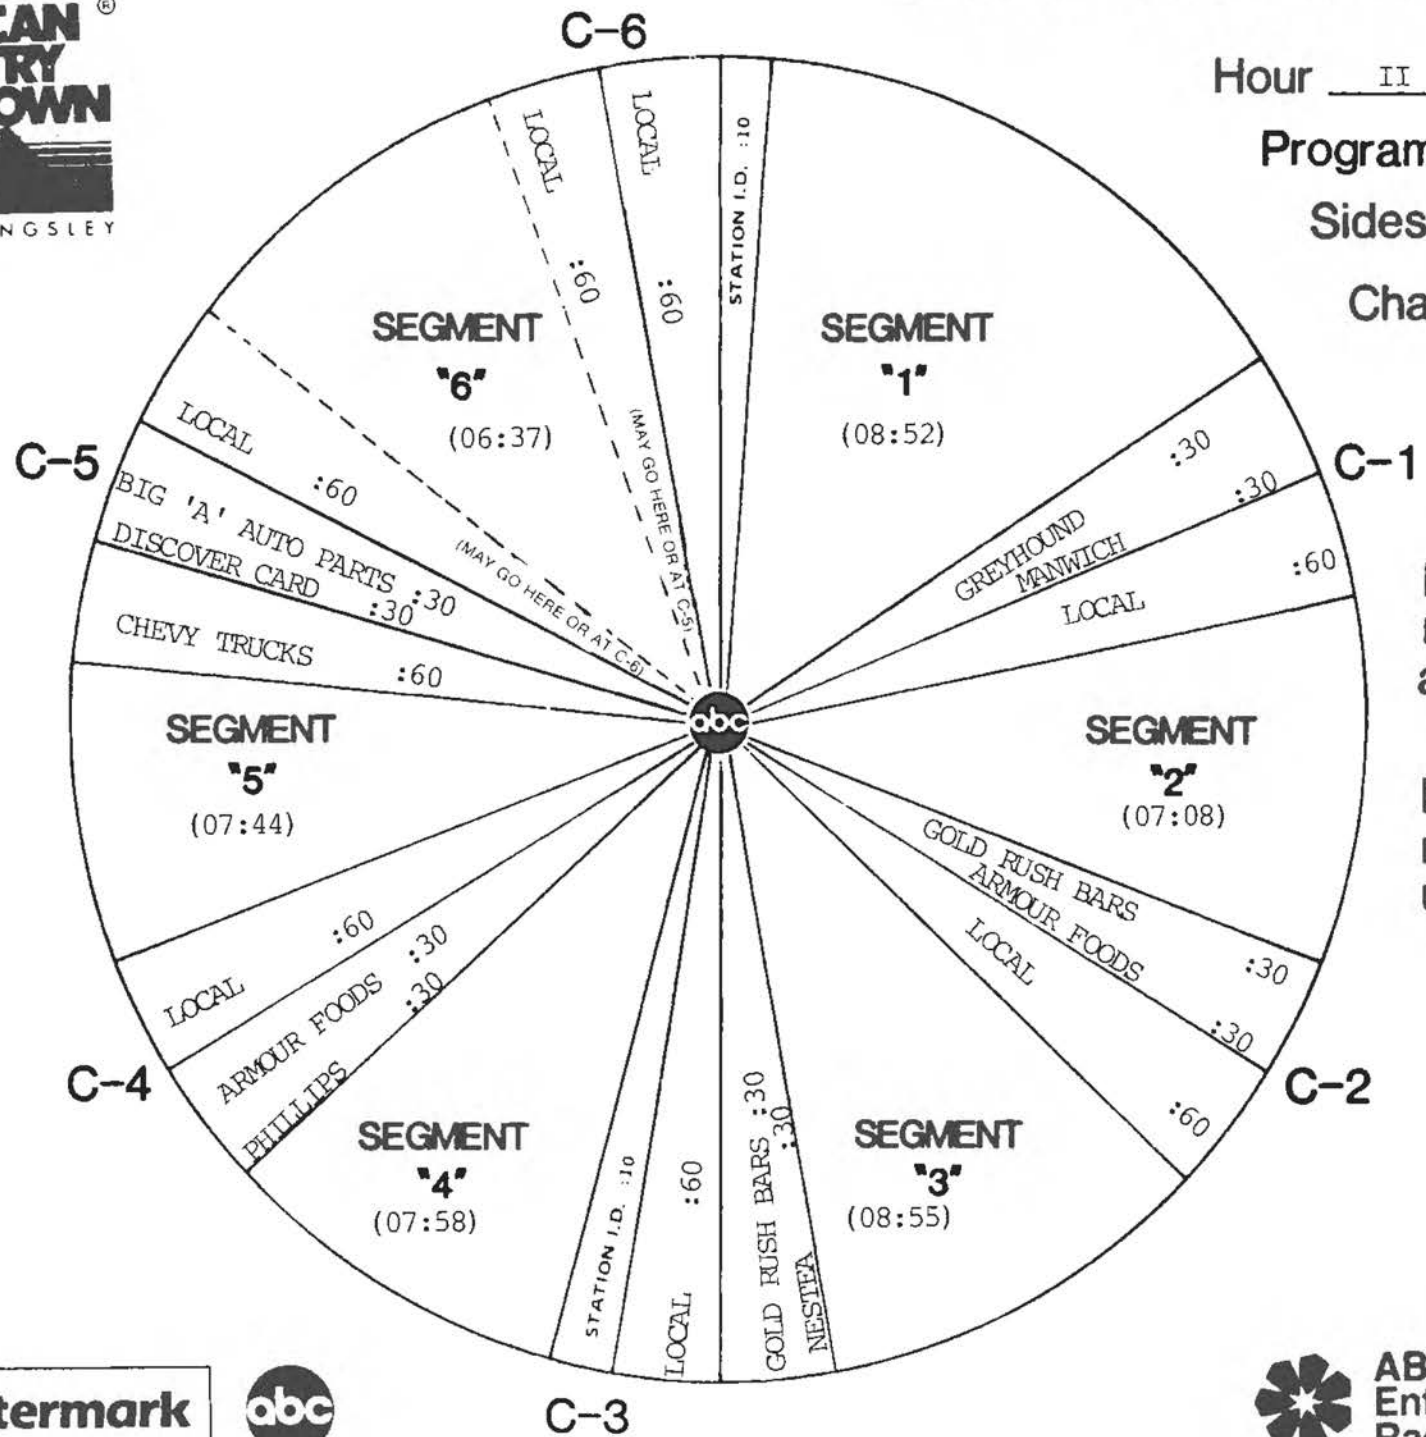

FORMAT AND COMMERCIAL CLOCK

Hour I

Program 882-12

Sides 1A and 1B

Chart Date 6/18/88

Local minutes available 6

Network minutes used 6

ABC Watermark

ABC Entertainment Radio Network

FORMAT AND COMMERCIAL CLOCK

Hour II
 Program 882-12
 Sides 2A and 2B
 Chart Date 6/18/88

Local minutes available 6

Network minutes used 6

ABC Watermark

FORMAT AND COMMERCIAL CLOCK