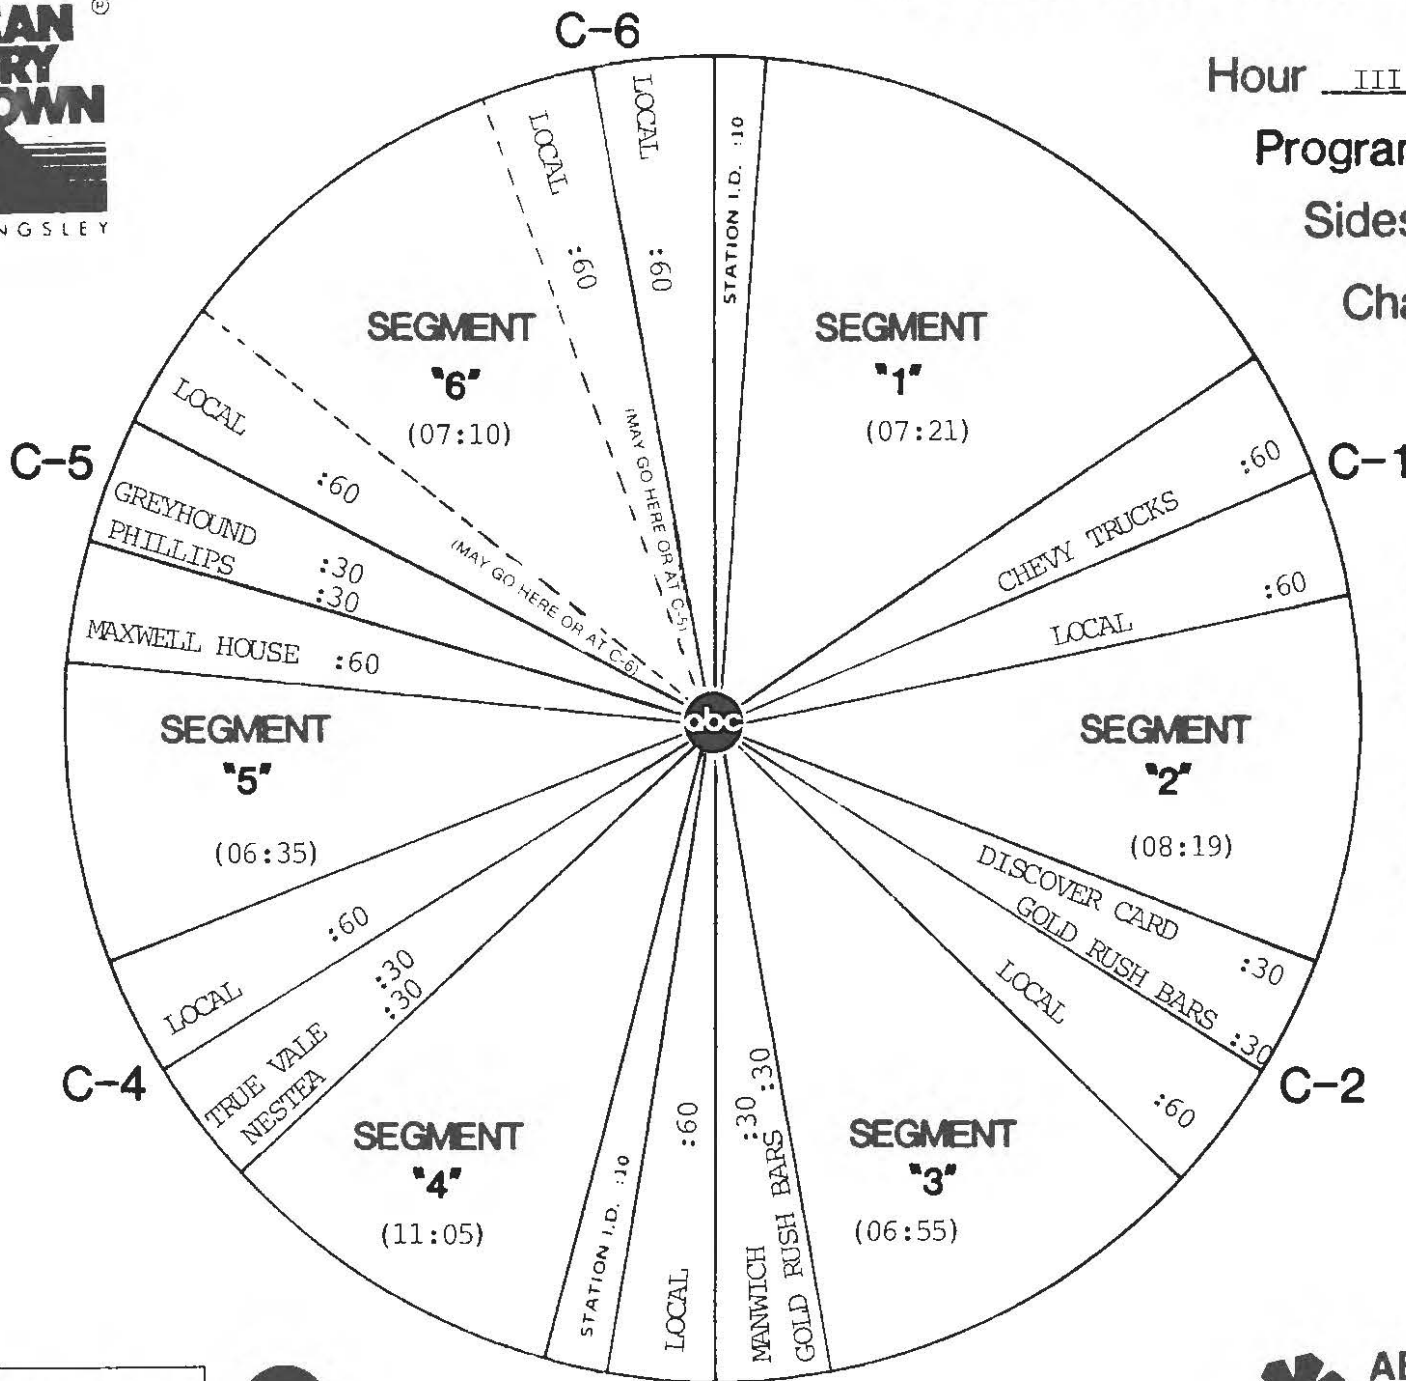

Hour III

Program 882-12

Sides 3A and 3B

Chart Date 6/18/88