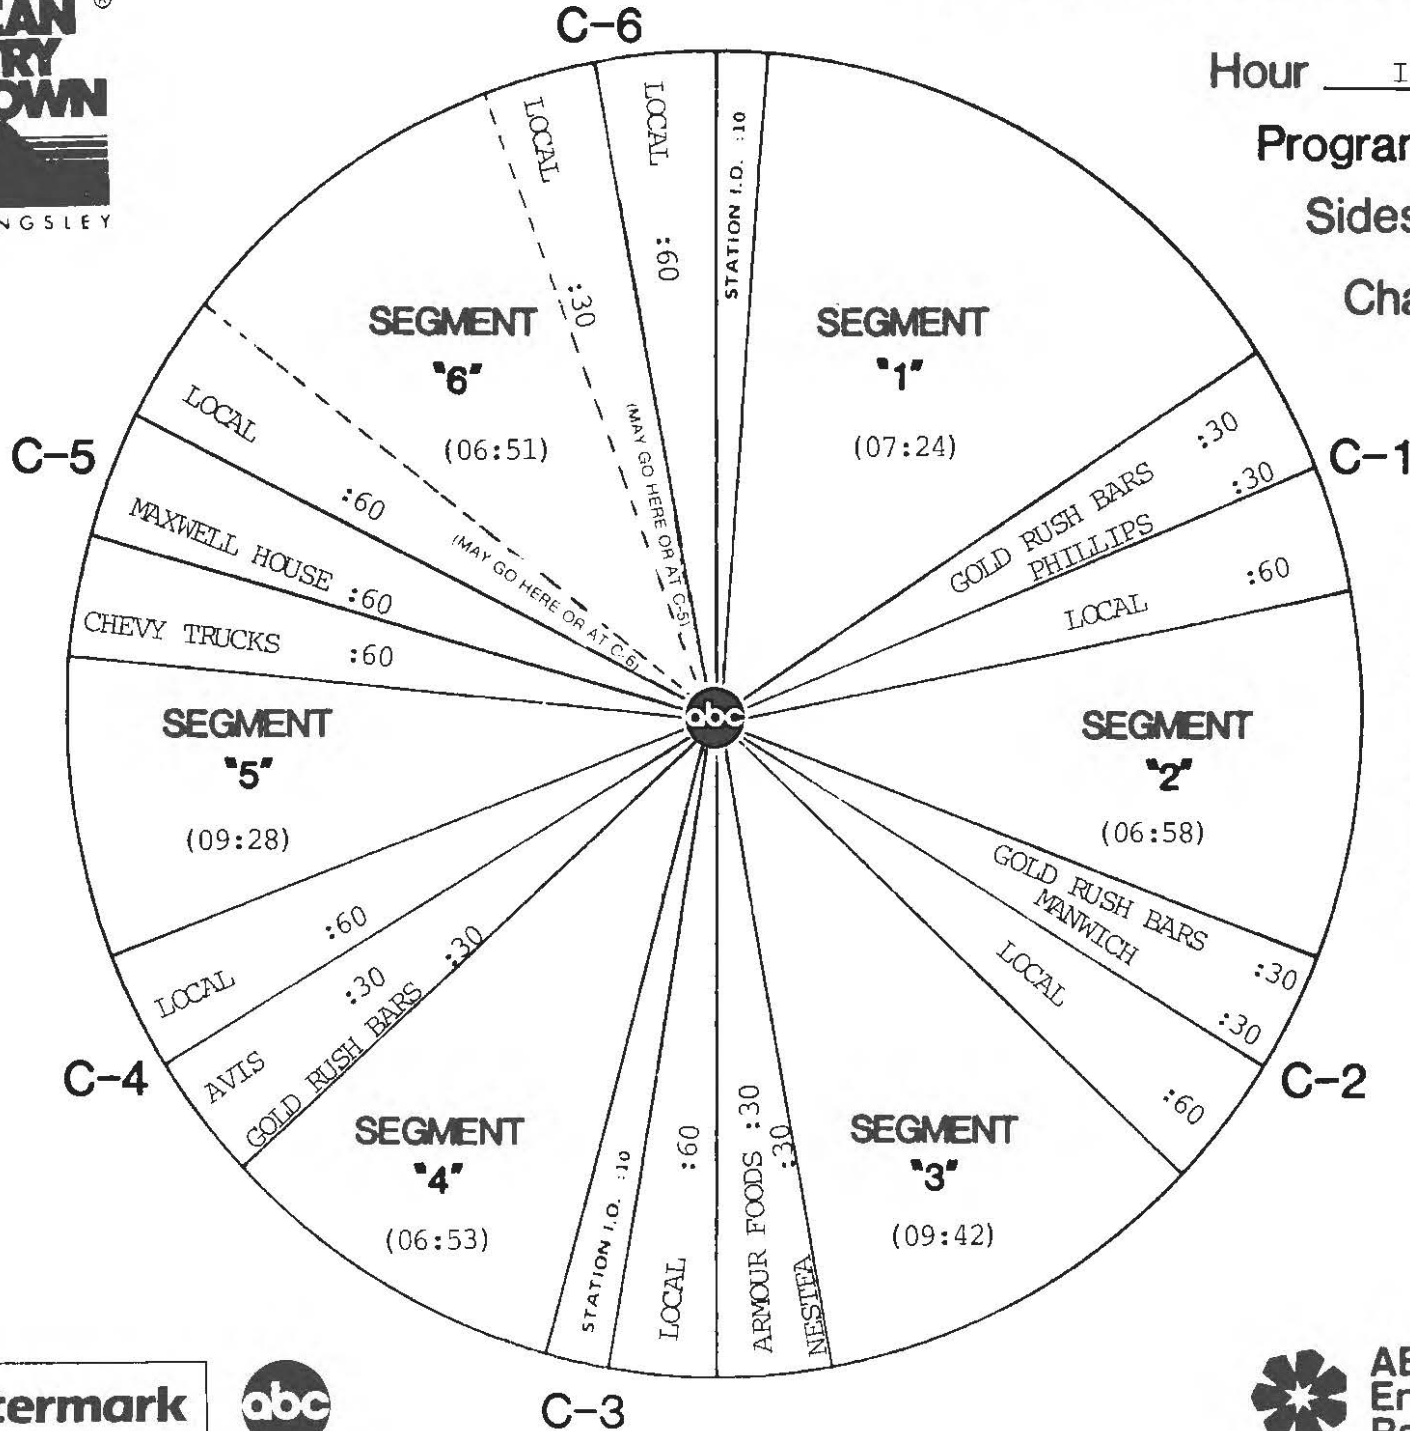

FORMAT AND COMMERCIAL CLOCK

Hour I

Program 882-12

Sides 1A and 1B

Chart Date 6/18/88

Local minutes available 6

Network minutes used 6

ABC Watermark

ABC Entertainment Radio Network

FORMAT AND COMMERCIAL CLOCK

Hour II
 Program 882-12
 Sides 2A and 2B
 Chart Date 6/18/88

Local minutes available 6

Network minutes used 6

ABC Watermark

FORMAT AND COMMERCIAL CLOCK