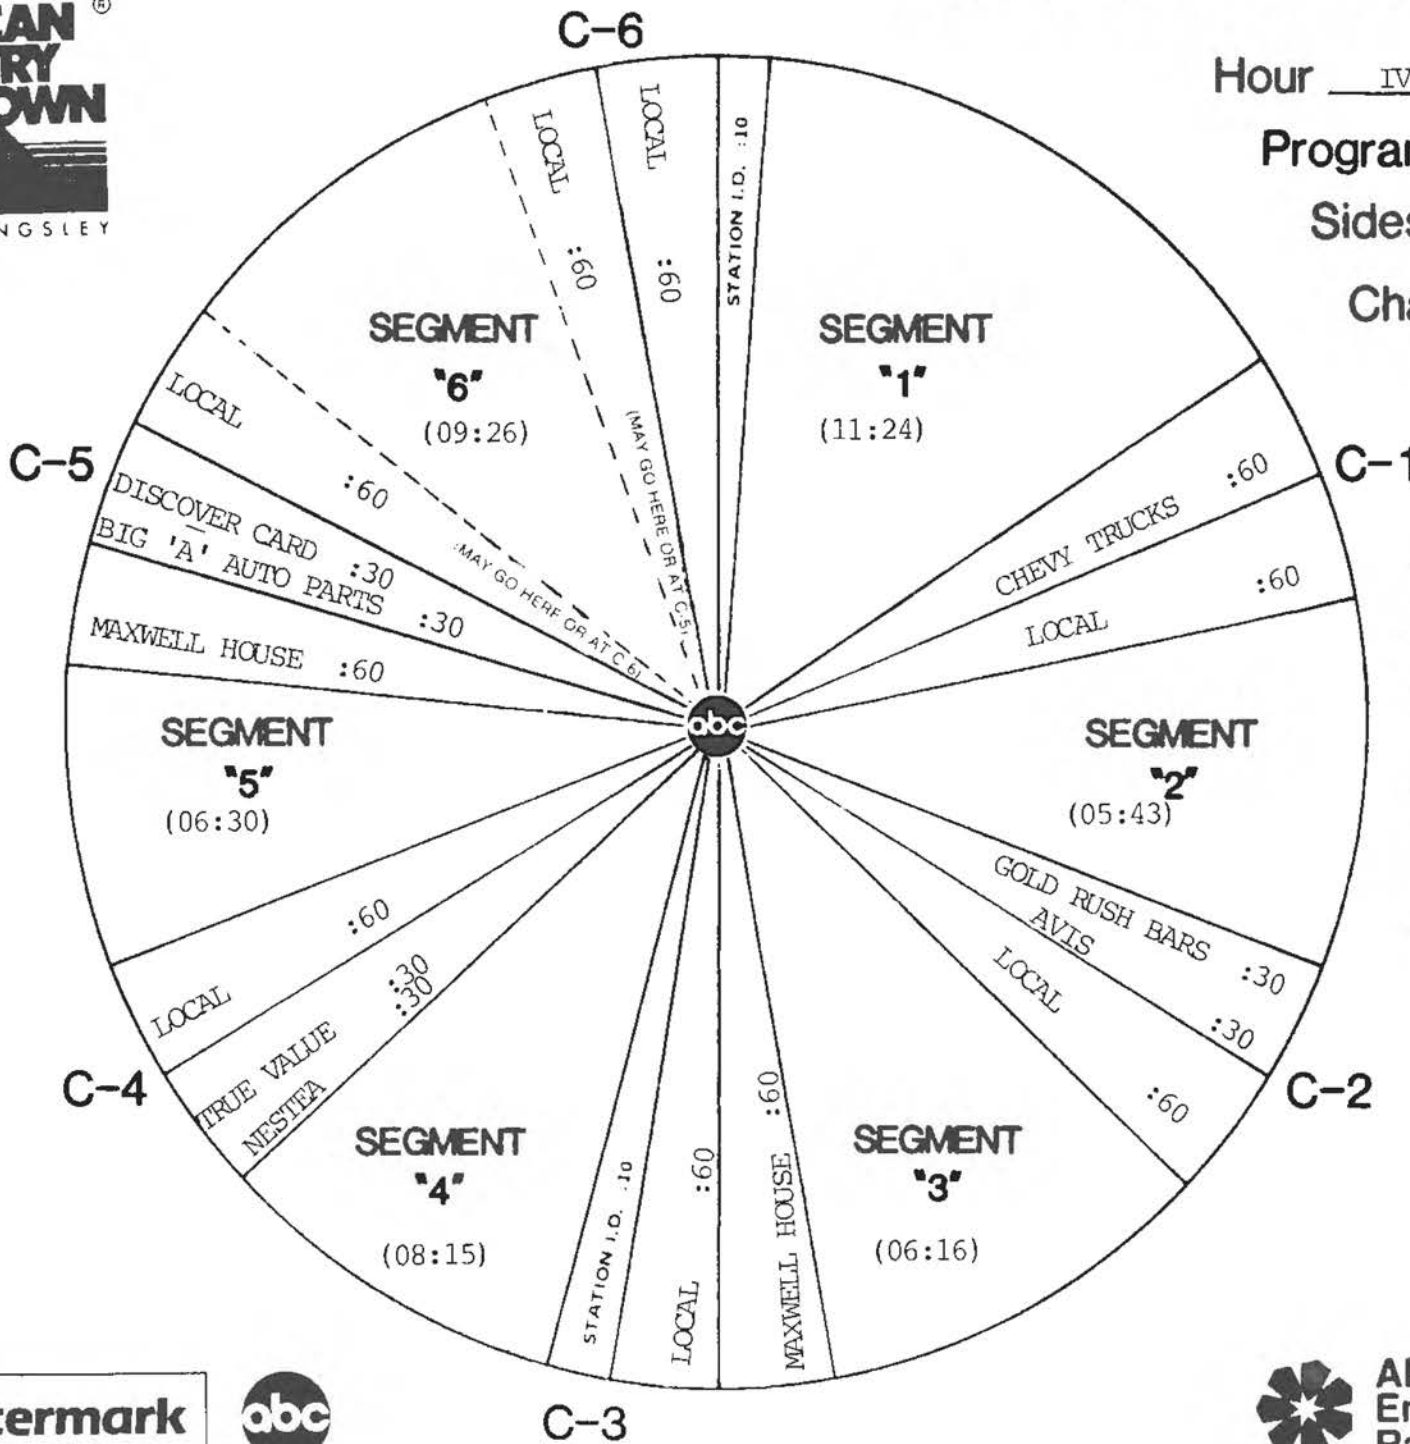

ABC Entertainment Radio Network

FORMAT AND COMMERCIAL CLOCK

Hour II
 Program 882-12
 Sides 2A and 2B
 Chart Date 6/18/88

Local minutes available 6

Network minutes used 6

ABC Watermark

FORMAT AND COMMERCIAL CLOCK

Hour III

Program 882-12

Sides 3A and 3B

Chart Date 6/18/88

Local minutes available 6

Network minutes used 6

ABC Watermark

FORMAT AND COMMERCIAL CLOCK

Hour IV

Program 882-12

Sides 4A and 4B

Chart Date 6/18/88

Local minutes available 6

Network minutes used 6

ABC Watermark

C-3