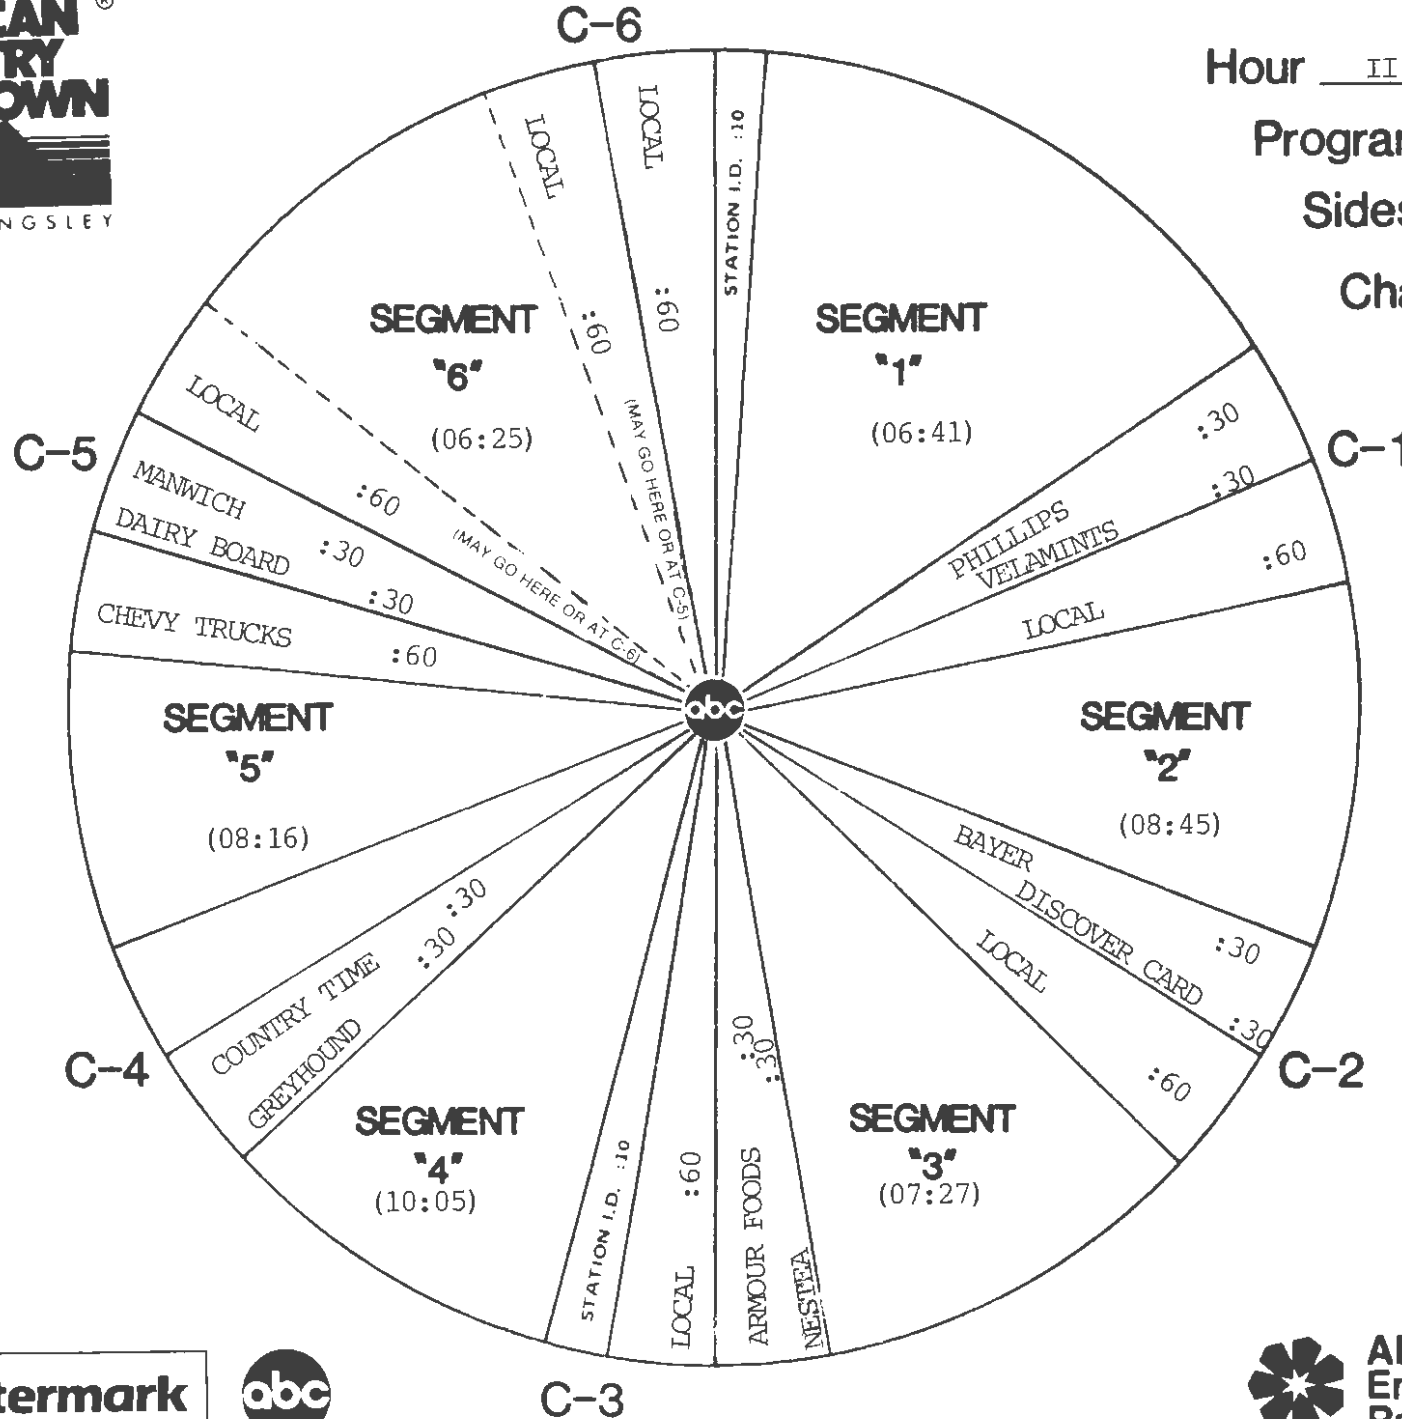

# FORMAT AND COMMERCIAL CLOCK

Hour II

Program 882-13

Sides 2A and 2B

Chart Date 6/25/88

Local minutes available 6

Network minutes used 6

ABC Watermark