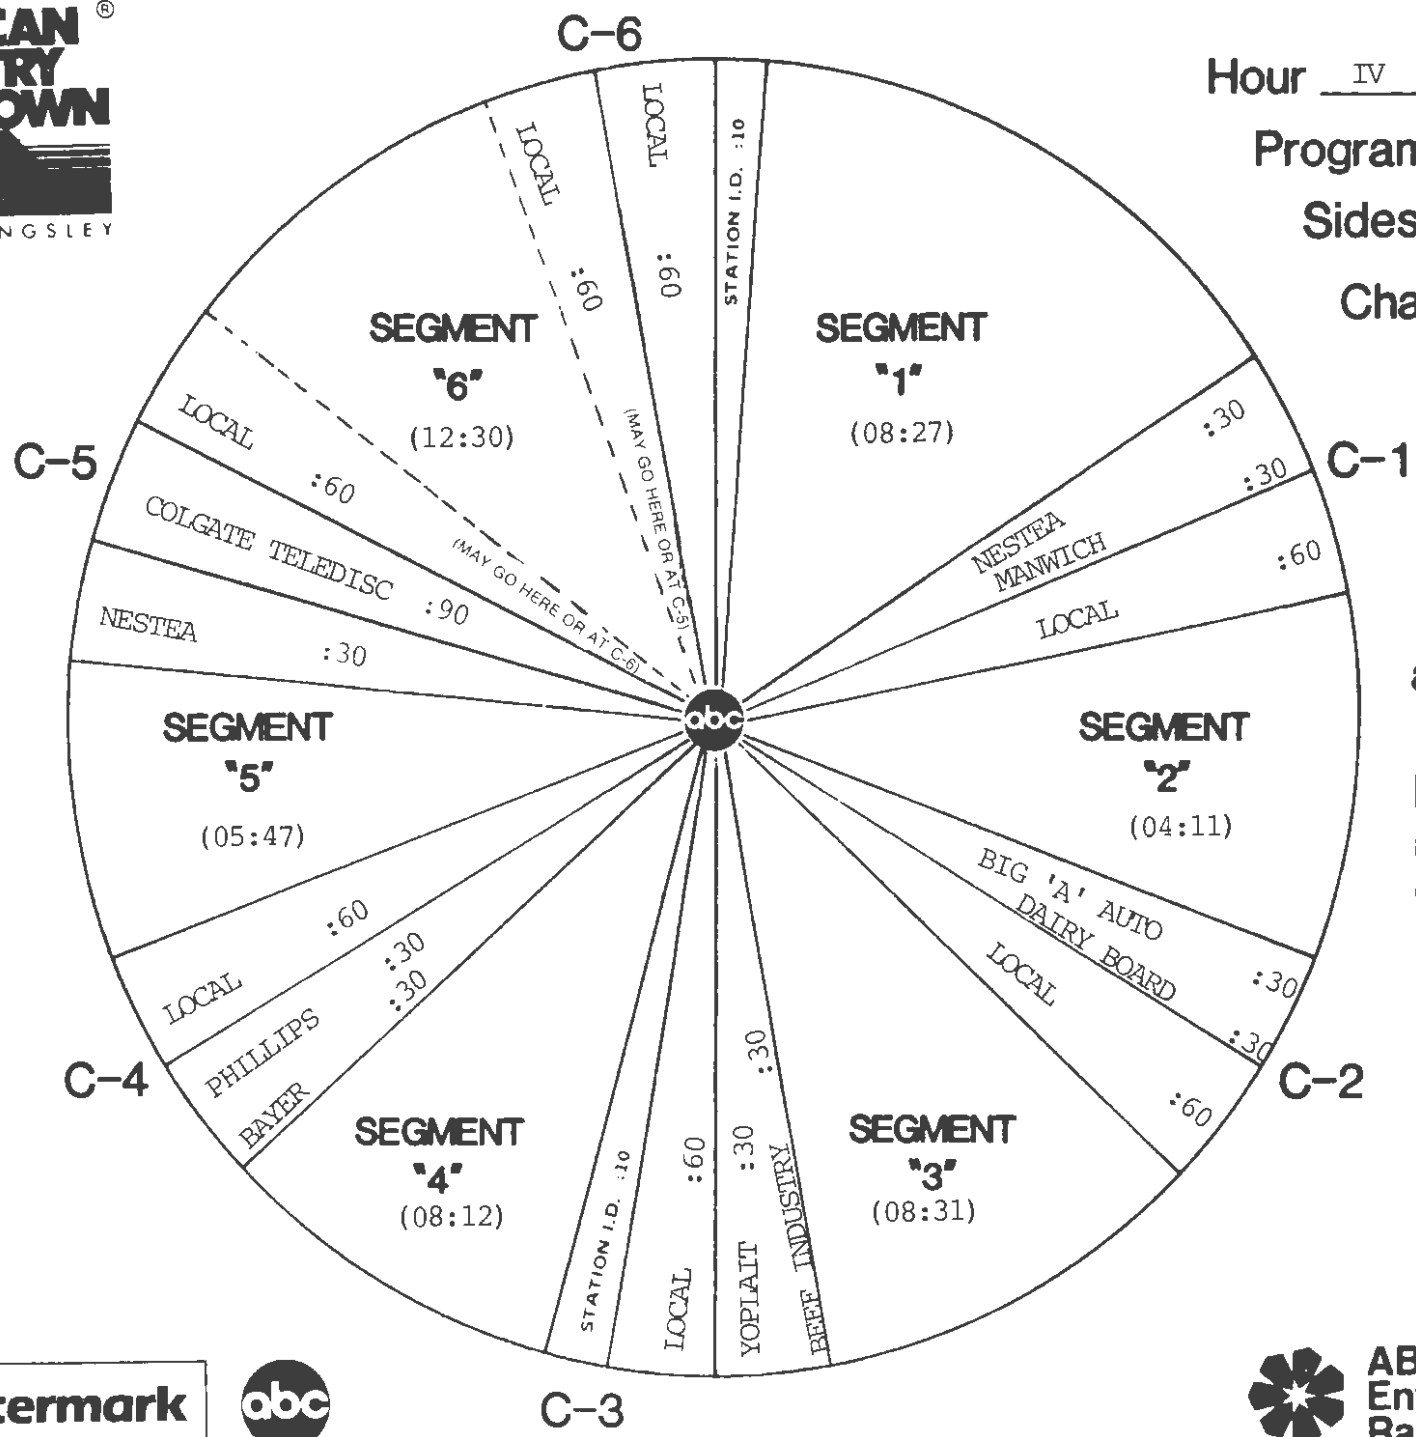

# FORMAT AND COMMERCIAL CLOCK

Hour III

Program 882-13

Sides 3A and 3B

Chart Date 6/25/88

Local minutes available 6

Network minutes used 6

ABC Watermark

# FORMAT AND COMMERCIAL CLOCK

Hour IV  
 Program 882-13  
 Sides 4A and 4B  
 Chart Date 6/25/88

Local minutes available 6  
 Network minutes used 6

ABC Watermark

**ABC Watermark**  
3575 Cahuenga Blvd. West #555  
Los Angeles, CA 90068  
(818) 980-9490