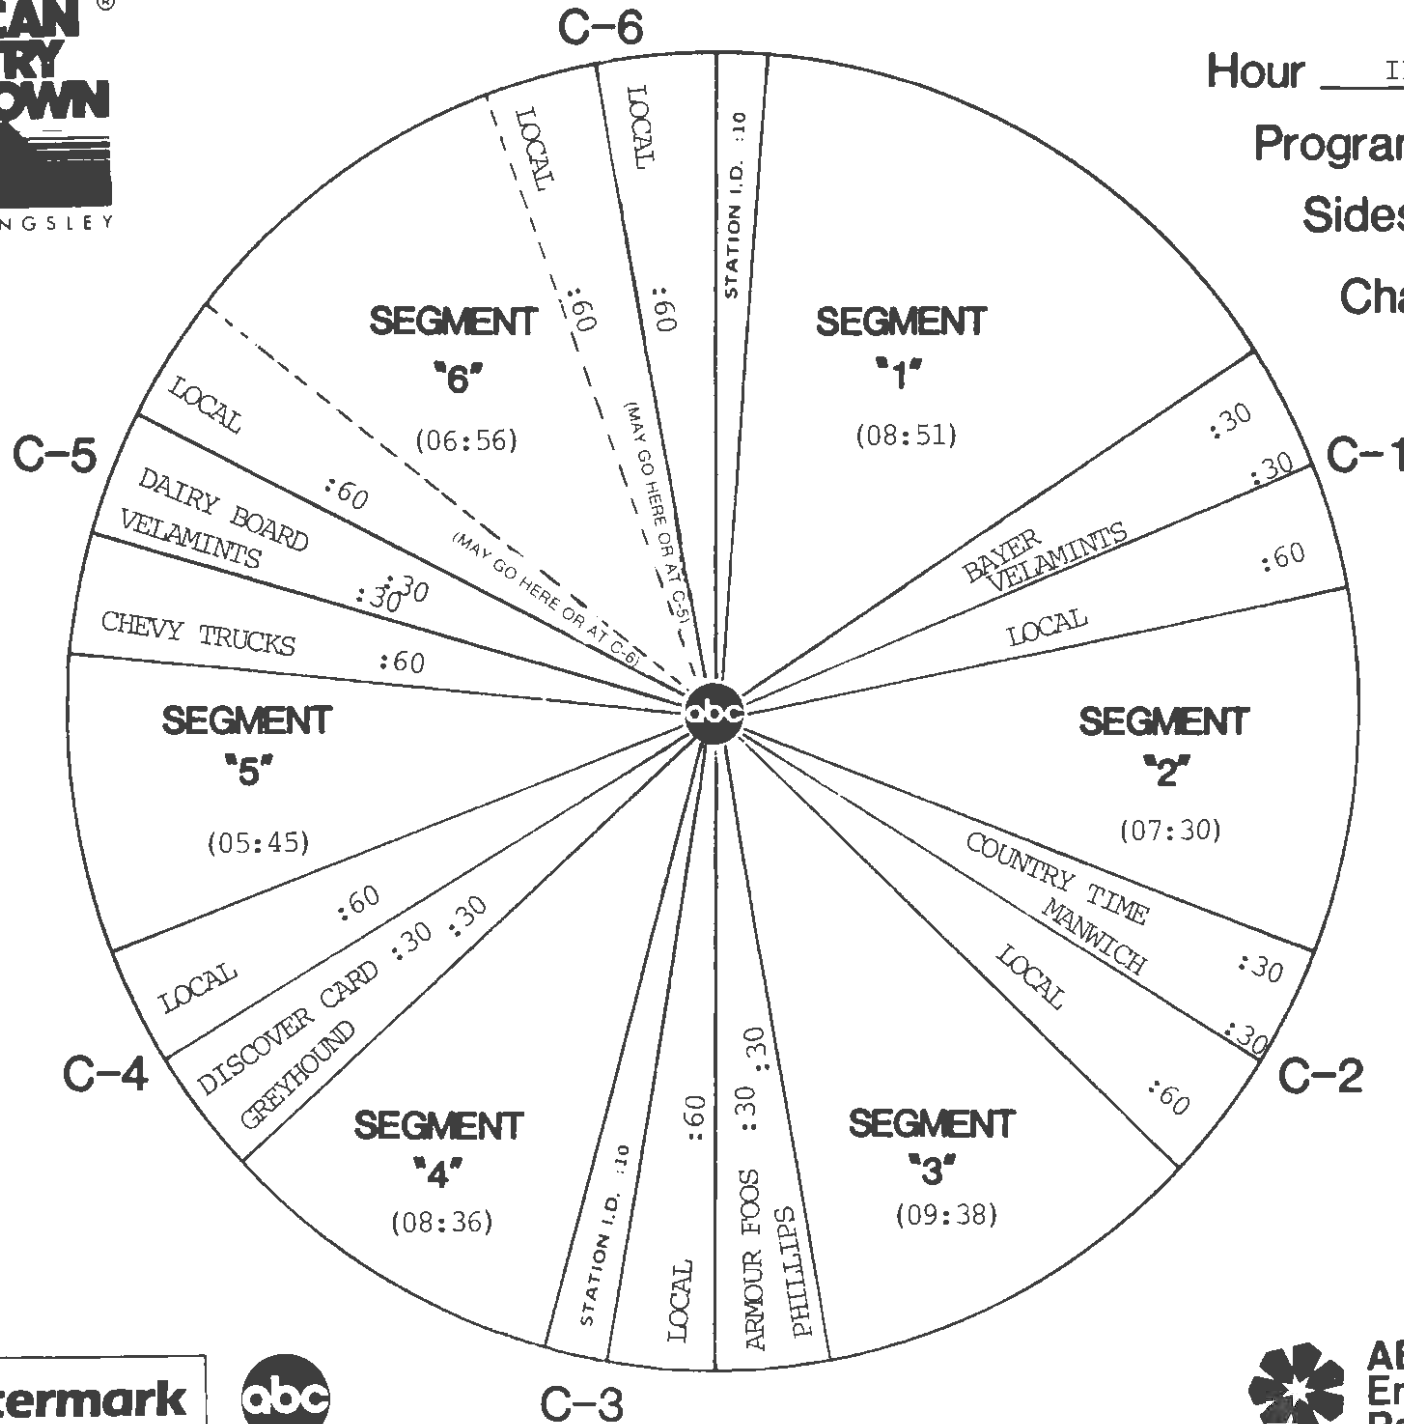

# FORMAT AND COMMERCIAL CLOCK

Hour III

Program 882-13

Sides 3A and 3B

Chart Date 6/25/88

Local minutes available 6

Network minutes used 6

ABC Watermark

# FORMAT AND COMMERCIAL CLOCK

Hour IV  
 Program 882-13  
 Sides 4A and 4B  
 Chart Date 6/25/88

Local minutes available 6  
 Network minutes used 6

ABC Watermark

**ABC Watermark**  
3575 Cahuenga Blvd. West #555  
Los Angeles, CA 90068  
(818) 980-9490