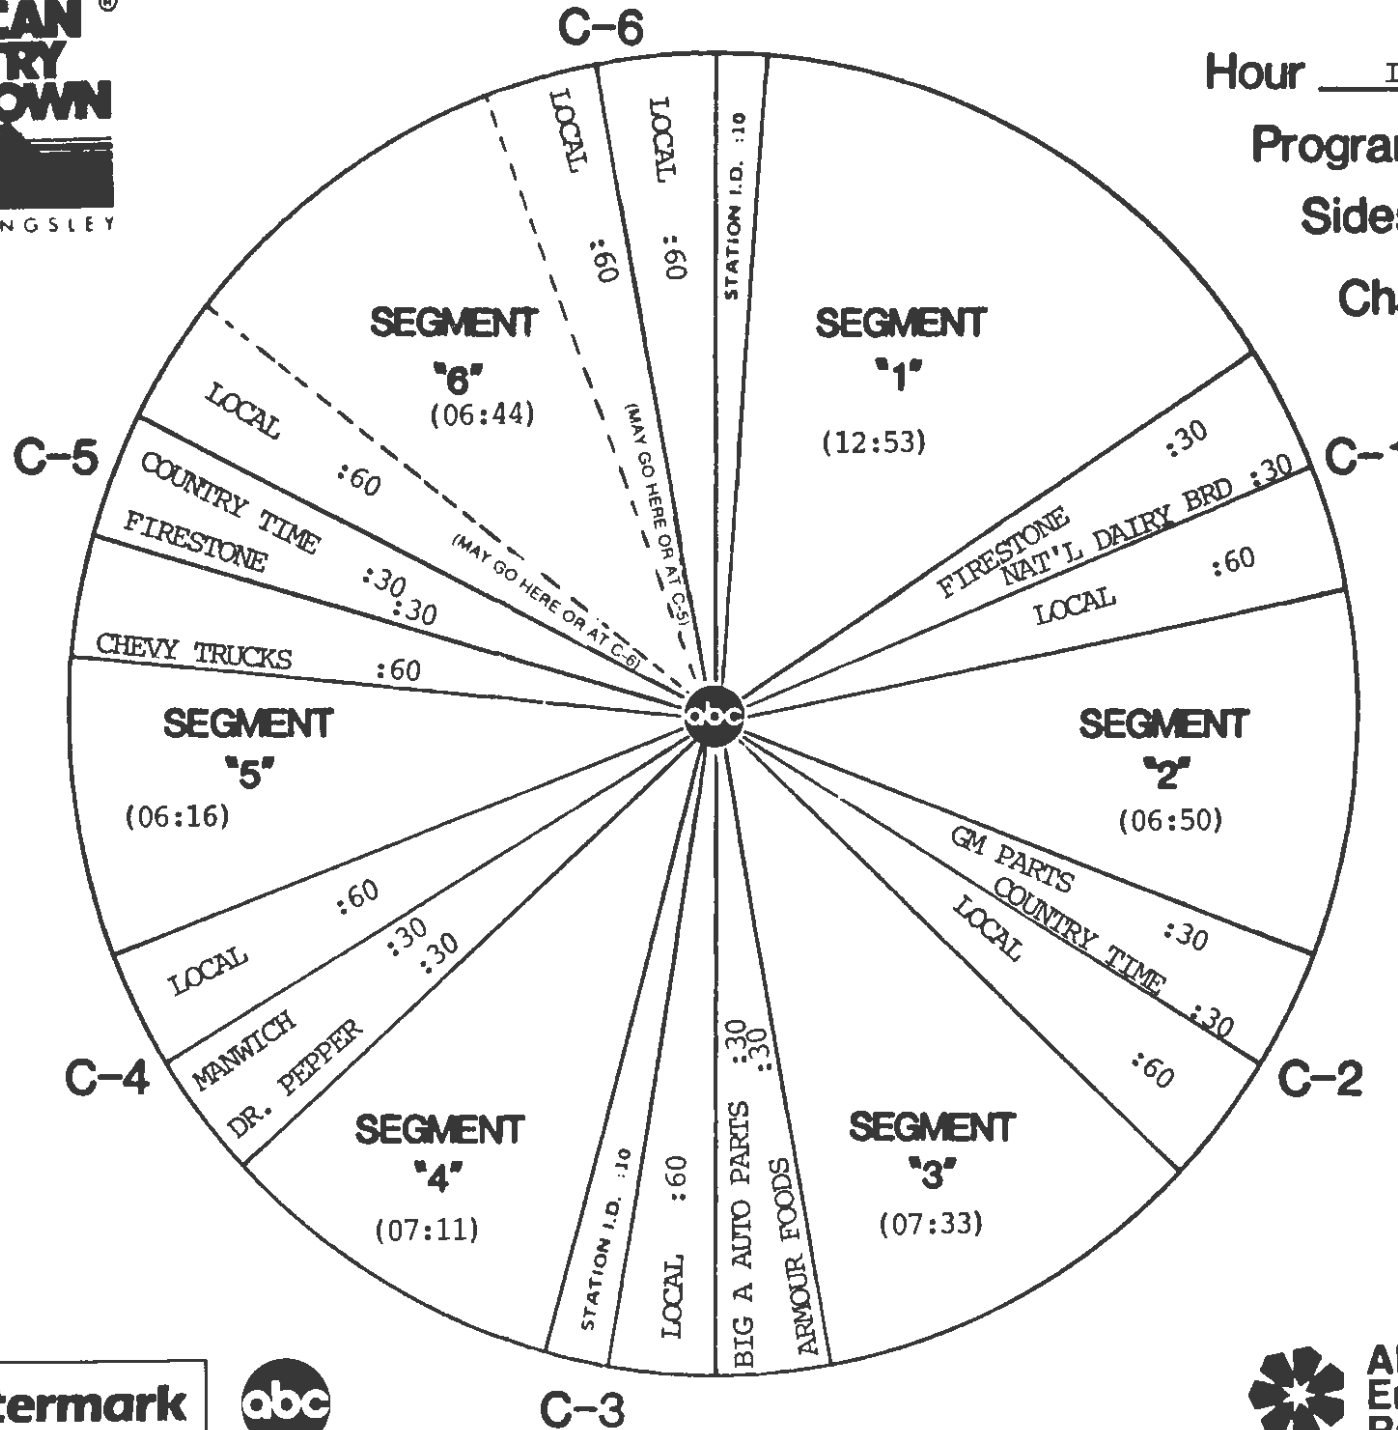

ABC Watermark

ABC Entertainment Radio Network

FORMAT AND COMMERCIAL CLOCK

Hour III

Program 883-1

Sides 3A and 3B

Chart Date 7/2/88

Local minutes available 6

Network minutes used 6

ABC Watermark

ABC Entertainment Radio Network

FORMAT AND COMMERCIAL CLOCK

Hour IV

Program 883-1

Sides 4A and 4B

Chart Date 7/2/88