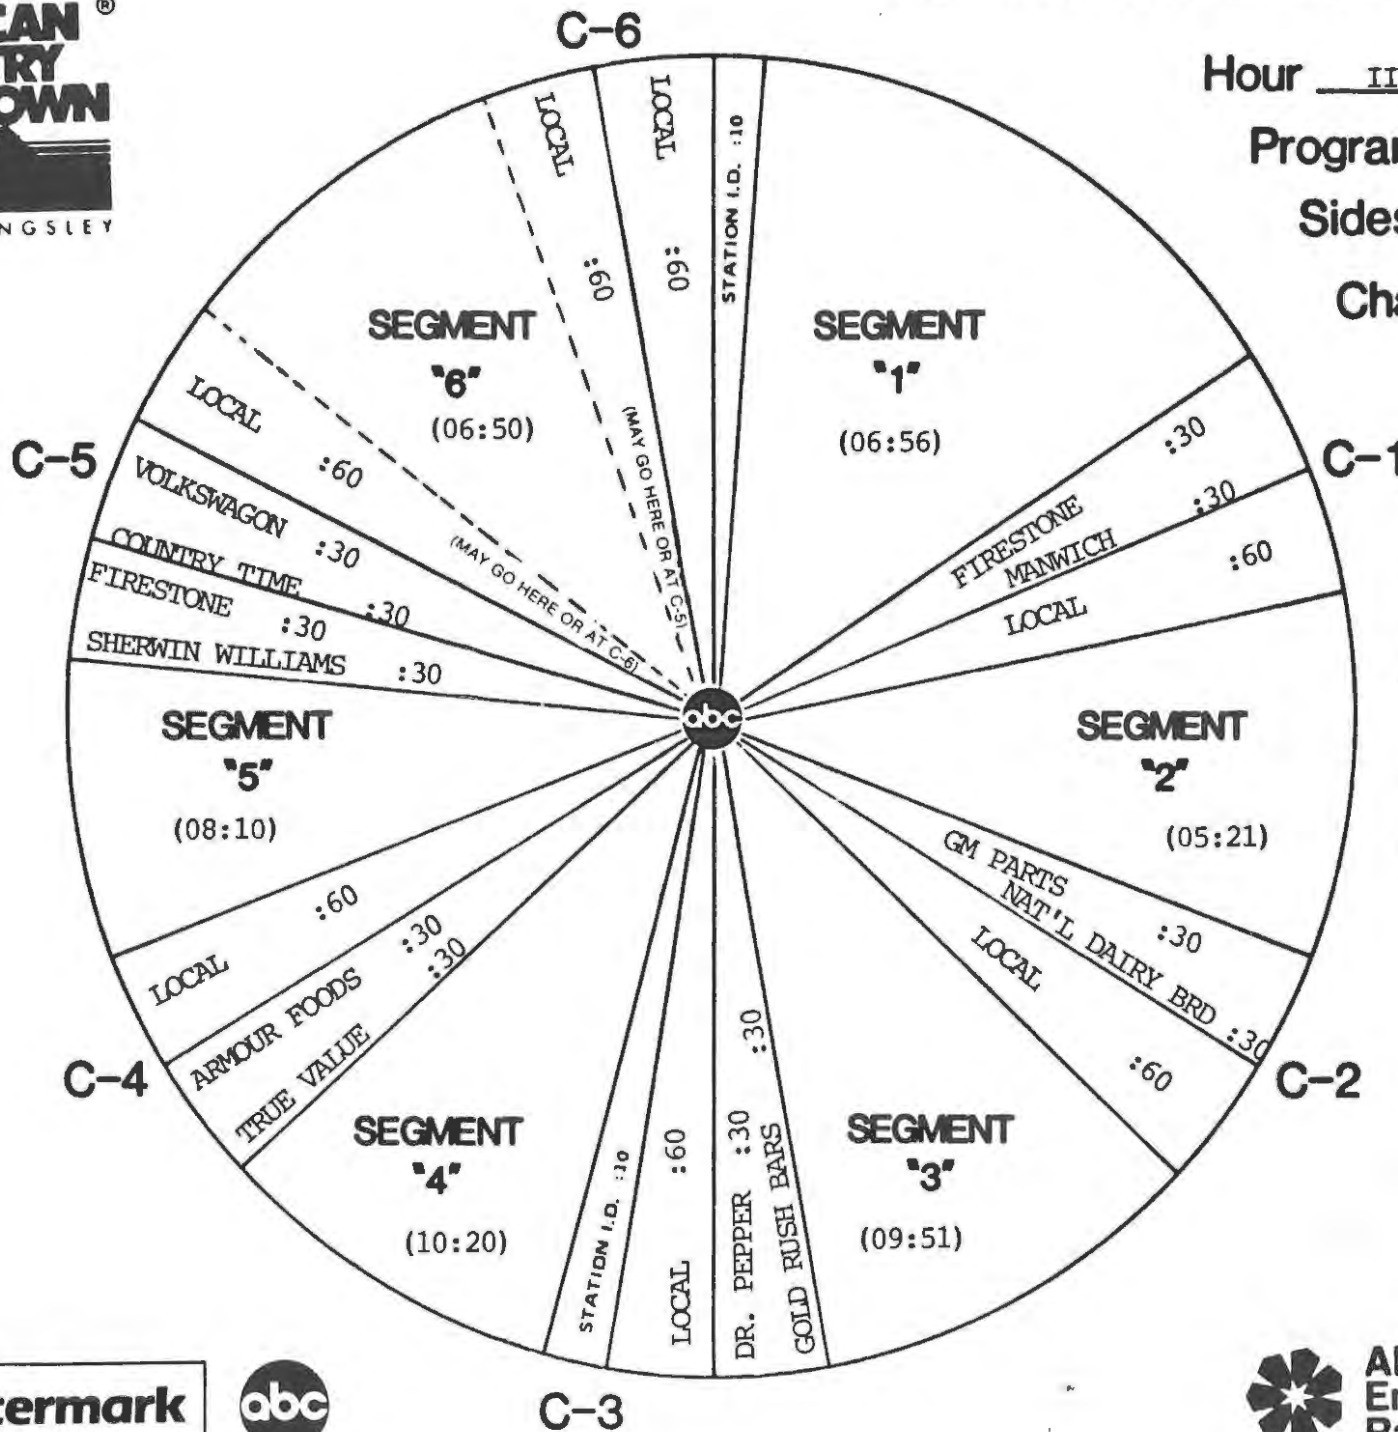

ABC Entertainment Radio Network

FORMAT AND COMMERCIAL CLOCK

Hour II

Program 883-1

Sides 2A and 2B

Chart Date 7/2/88

Local minutes available 6

Network minutes used 6

Network minutes used 6

ABC Watermark

ABC Entertainment Radio Network

FORMAT AND COMMERCIAL CLOCK

Hour IV

Program 883-1

Sides 4A and 4B

Chart Date 7/2/88