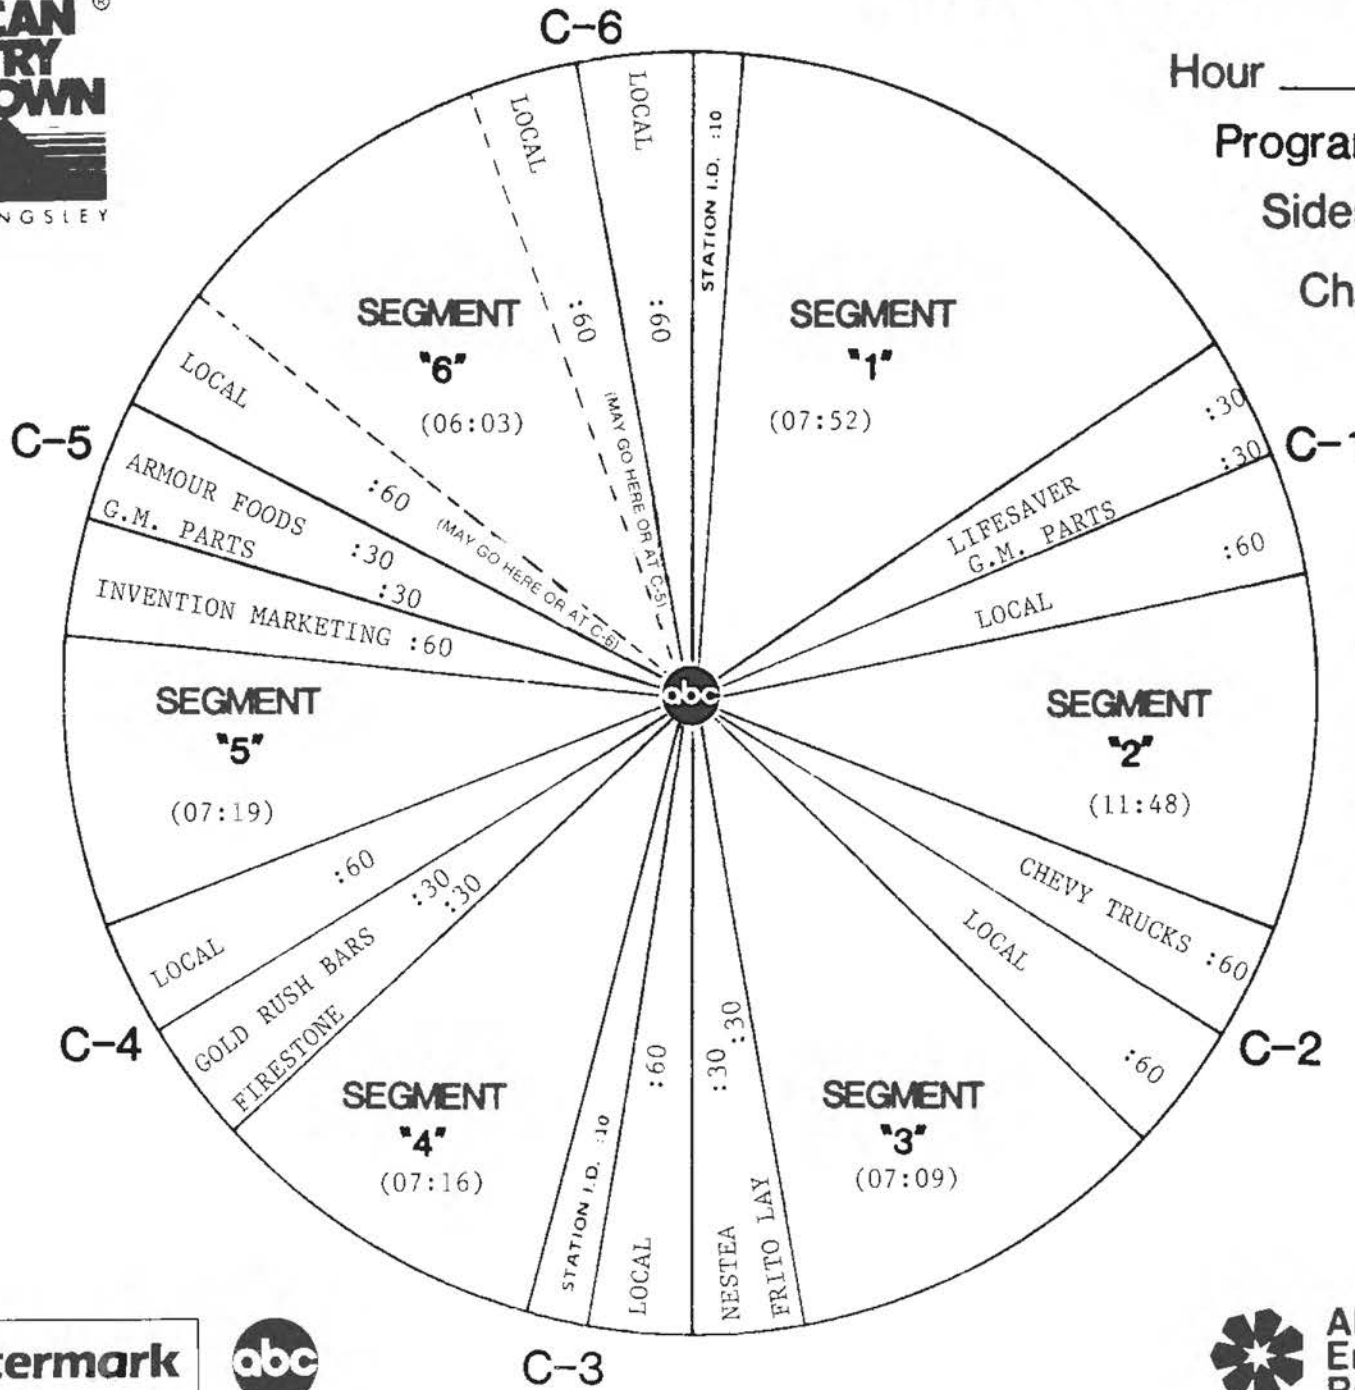

FORMAT AND COMMERCIAL CLOCK

Hour I
 Program 883-3
 Sides 1A and 1B
 Chart Date 7/16/88

Local minutes available 6

Network minutes used 6

ABC Watermark

FORMAT AND COMMERCIAL CLOCK

Hour 11

Program 883-3

Sides 2A and 2B

Chart Date 7/16/88

Local minutes available 6

Network minutes used 6

ABC Watermark

C-3

ABC Entertainment Radio Network

FORMAT AND COMMERCIAL CLOCK

Hour IV

Program 883-3

Sides 4A and 4B

Chart Date 7/16/88

Local minutes available 6

Network minutes used 6

ABC Watermark

ABC Watermark
3575 Cahuenga Blvd West #555
Los Angeles, CA 90068
(818) 980-9490