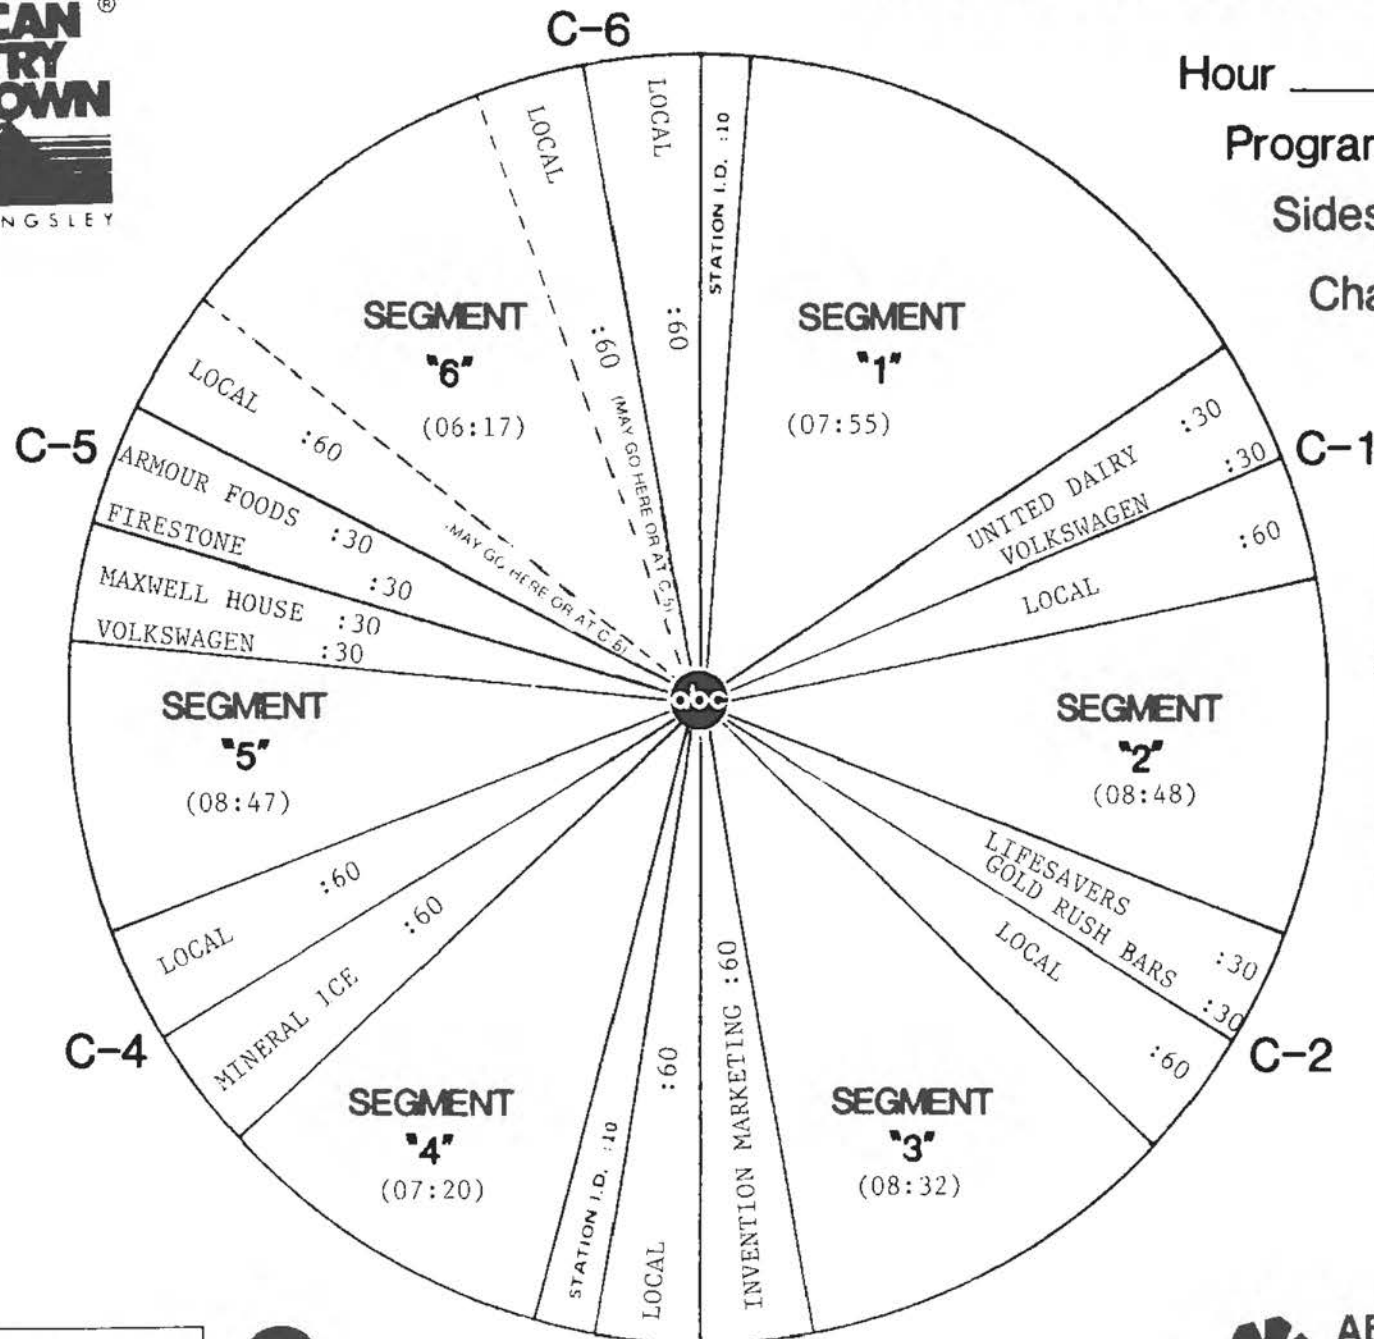

FORMAT AND COMMERCIAL CLOCK

Hour I
Program 883-3
Sides 1A and 1B
Chart Date 7/16/88

Local minutes available 6

Network minutes used 6

ABC Watermark