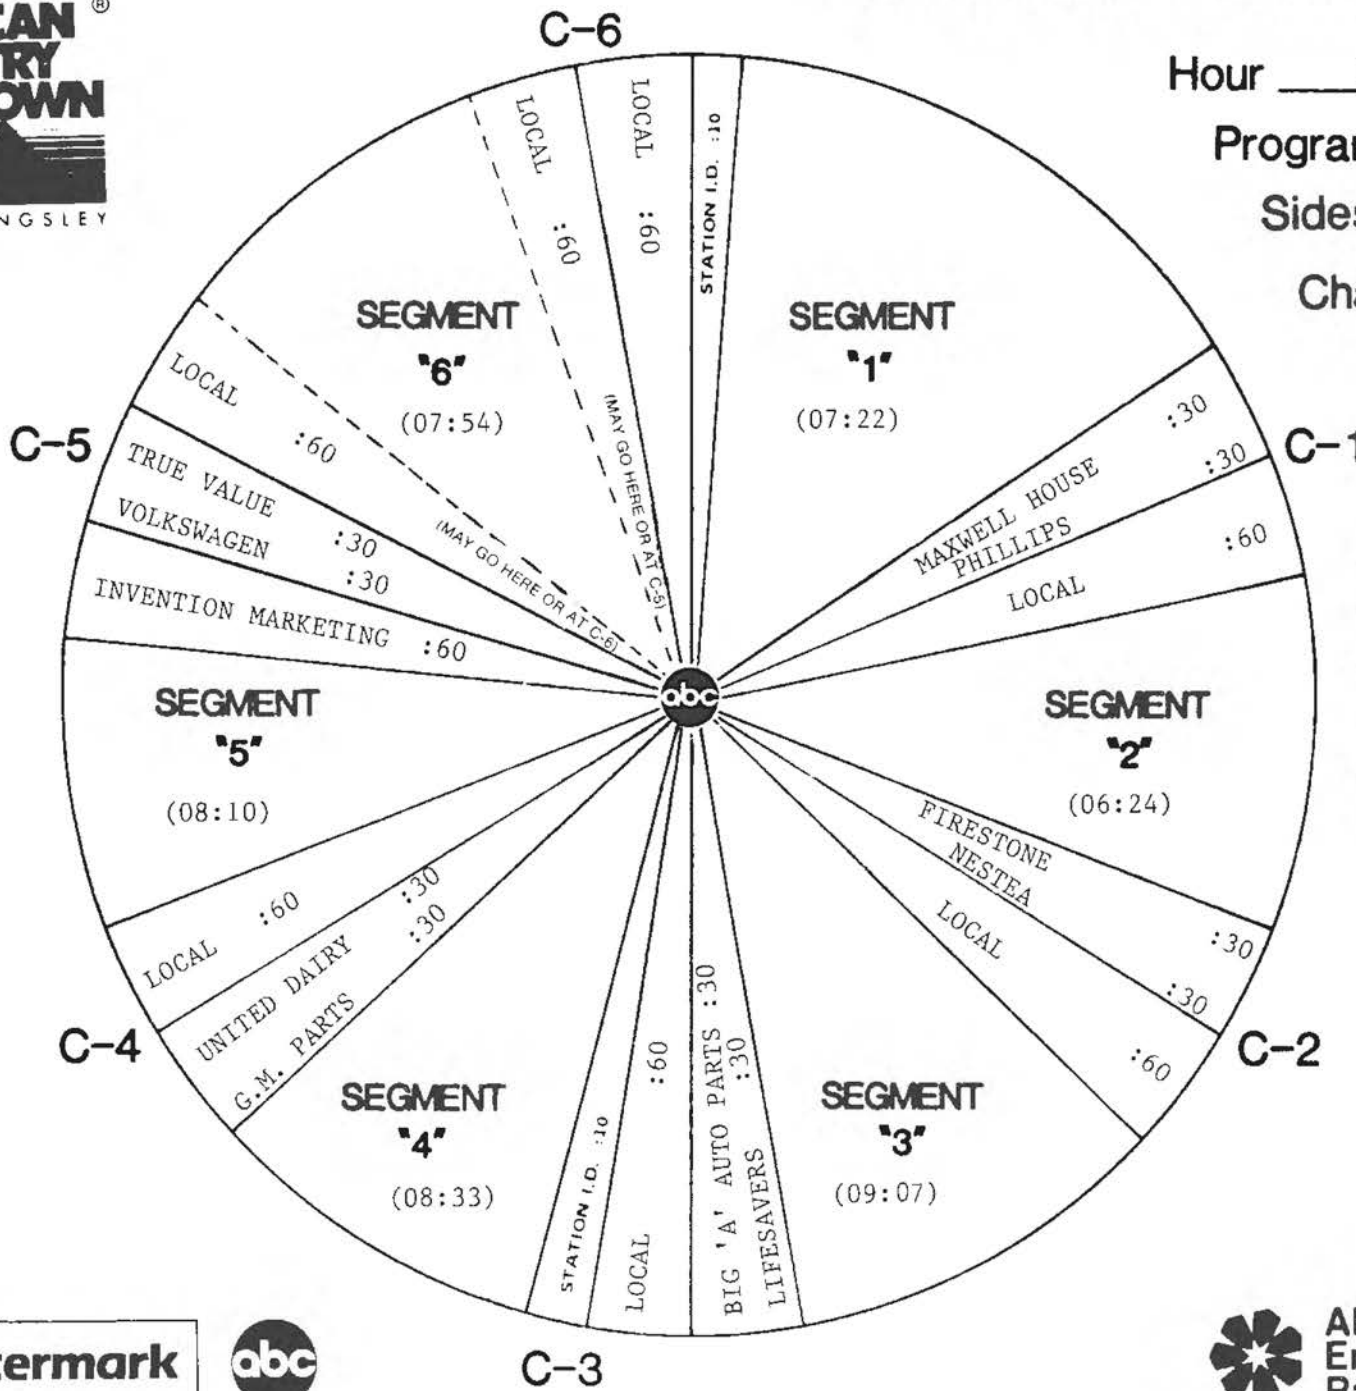

Sides 2A and 2B

Chart Date 7/16/88

Local minutes available 6

Network minutes used 6

ABC Watermark

C-3

ABC Entertainment Radio Network

FORMAT AND COMMERCIAL CLOCK

Hour IV

Program 883-3

Sides 4A and 4B

Chart Date 7/16/88

Local minutes available 6

Network minutes used 6

ABC Watermark

ABC Watermark
3575 Cahuenga Blvd West #555
Los Angeles, CA 90068
(818) 980-9490