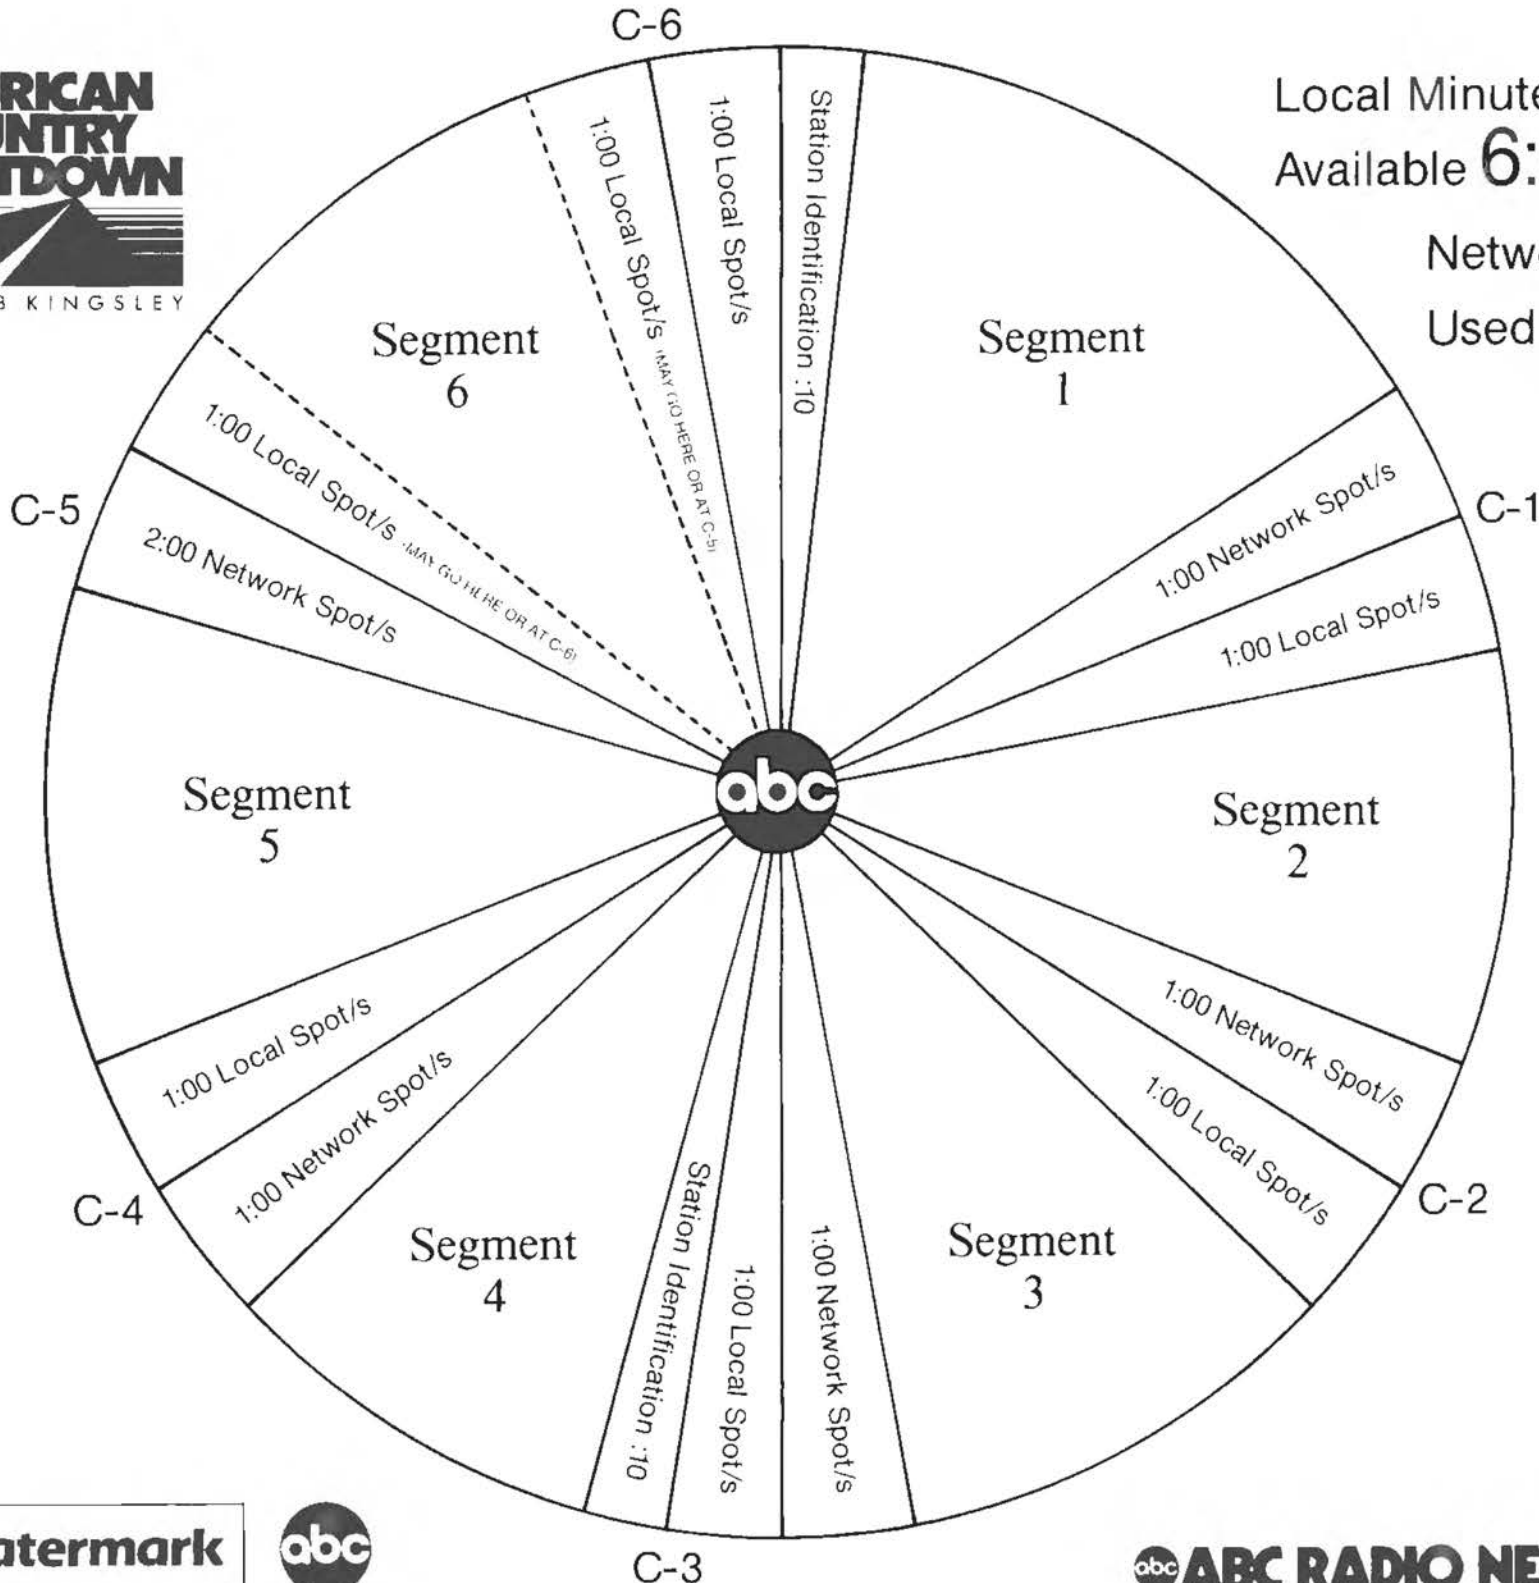

Local Minutes Available **6:00**

Network Minutes Used **6:00**

ABC Watermark

abc ABC RADIO NETWORKS