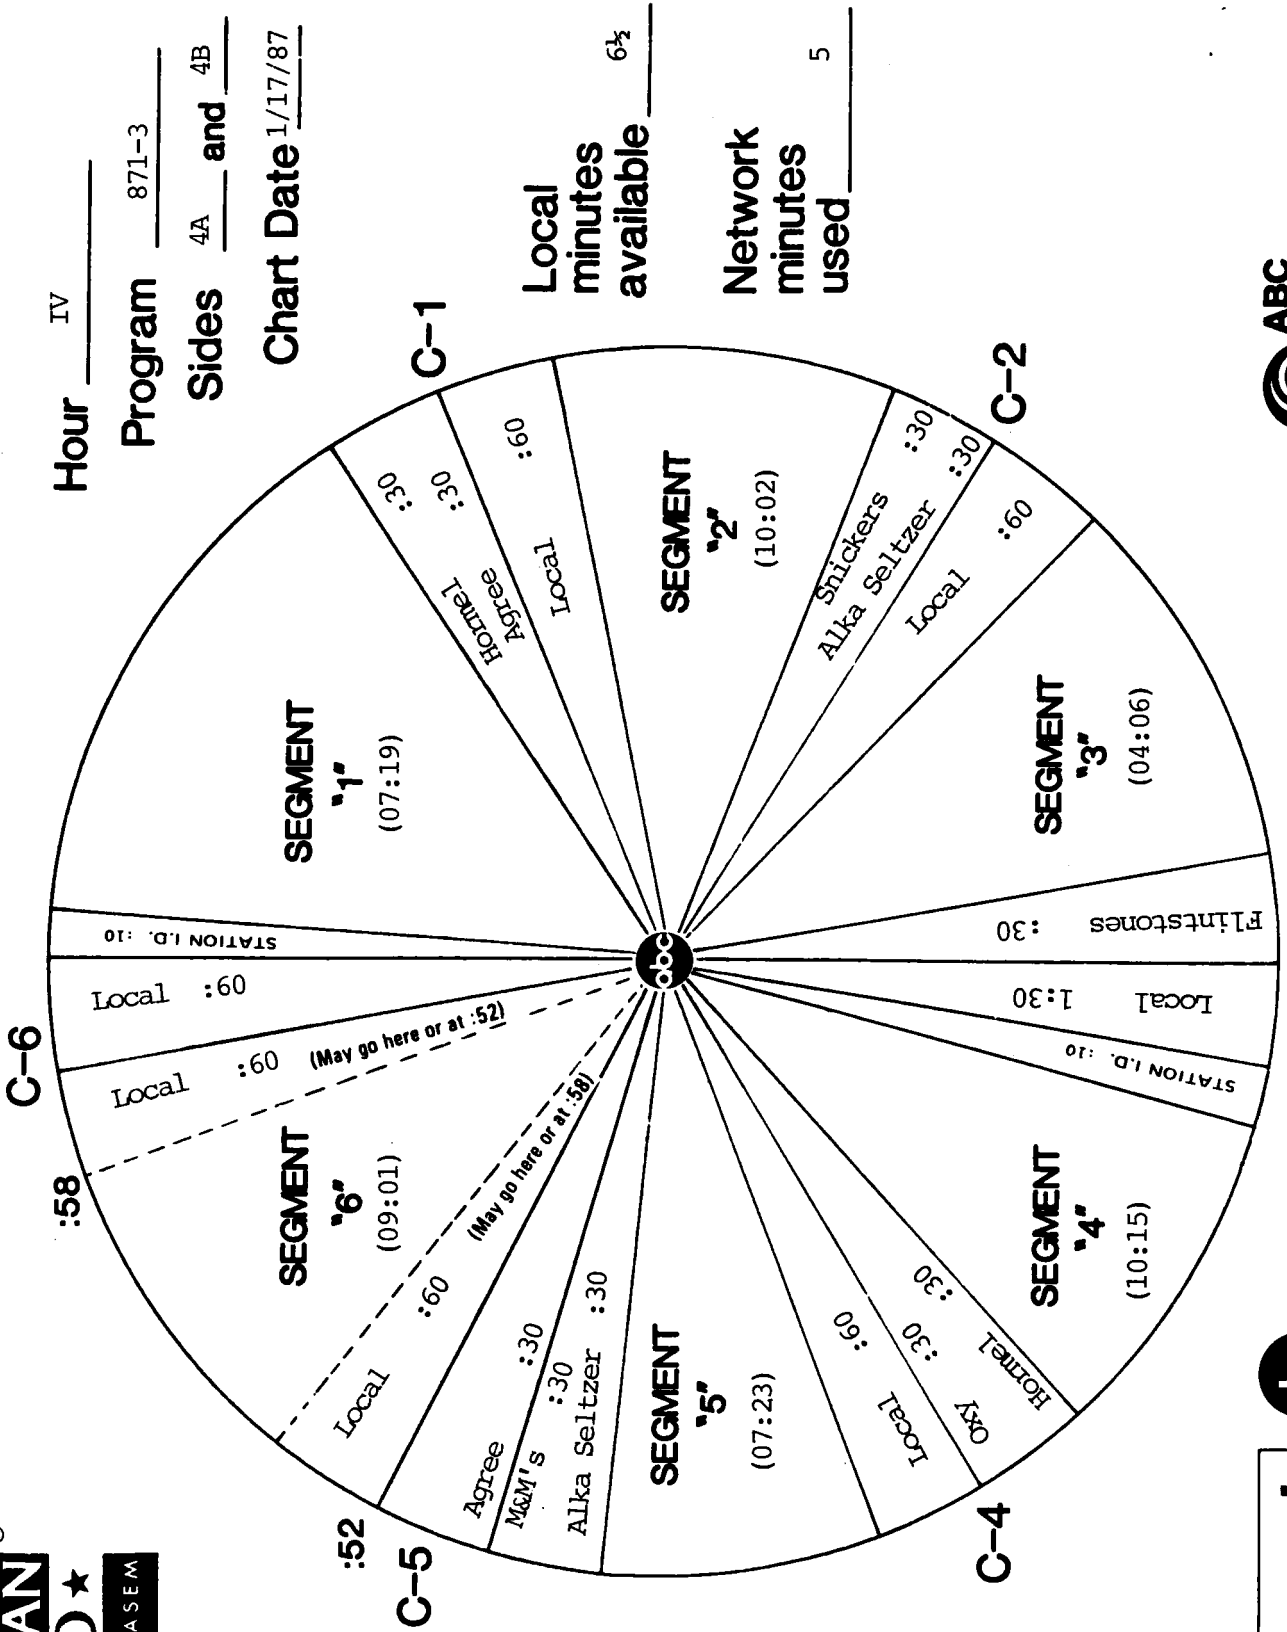

SCHEDULED START TIME	ACTUAL TIME	ELEMENT	RUNNING TIME
33:09		LOGO: AMERICAN TOP 40 STATION MENTIONS #25 FALLING IN LOVE (UH-OH) (B) Miami Sound Machine LDD: <u>NEVER SURRENDER</u> (A) Corey Hart	09:40
42:48		C-4	:30
43:18		NETWORK SPOT: FLINTSTONES (OUT CUE) Jingle ends cold with... "...and growing."	
44:18		LOCAL INSERT: LOGO: AMERICAN TOP 40 #24 DON'T GET ME WRONG () The Pretenders	:60
48:42		C-5	30/30
50:12		NETWORK SPOT: HORMEL LITTLE SIZZLERS/MOUNDS/LEVI'S (OUT CUE) Jingle ends cold with... "...501 blues."	:30
57:46		LOGO: AMERICAN TOP 40 #23 WE'RE READY (A) Boston #22 LIVIN' ON A PRAYER (A) Bon Jovi THEME UP AND UNDER WITH TALK UNIT ENDING AT: 57:50 THEME TO: 57:50	07:38
57:50		C-6	2:00
59:50		LOCAL INSERT: STATION I. D.:	:10

ABC Contemporary Radio Network

SCHEDULED START TIME	ACTUAL TIME	ELEMENT	RUNNING TIME
27:37		LOGO: AMERICAN TOP 40 #5 AT TIS MOMENT (LIVE) (A) Billy Vera & The Beaters <u>LDD: ENDLESS LOVE (A)</u> Diana Ross & Lionel Richie	10:15
37:52		C-4 NETWORK SPOT: HORMEL LITTLE SIZZLERS/OXY (OUT CUE) Voice out cold with... "...use as directed."	30/30
38:52		LOCAL INSERT:	:60
39:52		LOGO: AMERICAN TOP 40 #4 WALK LIKE AN EGYPTIAN (B) Bangles #3 NOTORIOUS () Duran Duran	07:23
47:15		C-5 NETWORK SPOT: ALKA SELZTER BLUE/M&M'S/AGREE SHAMPOO (OUT CUE) Jingle fades after... "...felt before."	30/30 :30
48:45		LOGO: AMERICAN TOP 40 #2 C'EST LA VIE (A&B) Robbie Nevil #1 SHAKE YOU DOWN (B) Gregory Abbott	09:01
56:56		THEME UP AND UNDER WITH TALK UNIT ENDING AT: 57:46 THEME TO: 57:50	
57:50		BILLBOARD: "AMERICAN TOP 40 HAS ^{C-6} BEEN BROUGHT TO YOU BY LEVI-STRAUSS AND COMPANY, MAKER OF 501 JEANS." LOCAL INSERT:	2:00
59:50		STATION I. D.:	:10

FORMAT AND COMMERCIAL CLOCK

Hour IV

Program 871-3

Sides 4A and 4B

Chart Date 1/17/87

Local minutes available 6½

Network minutes used 5

ABC Watermark