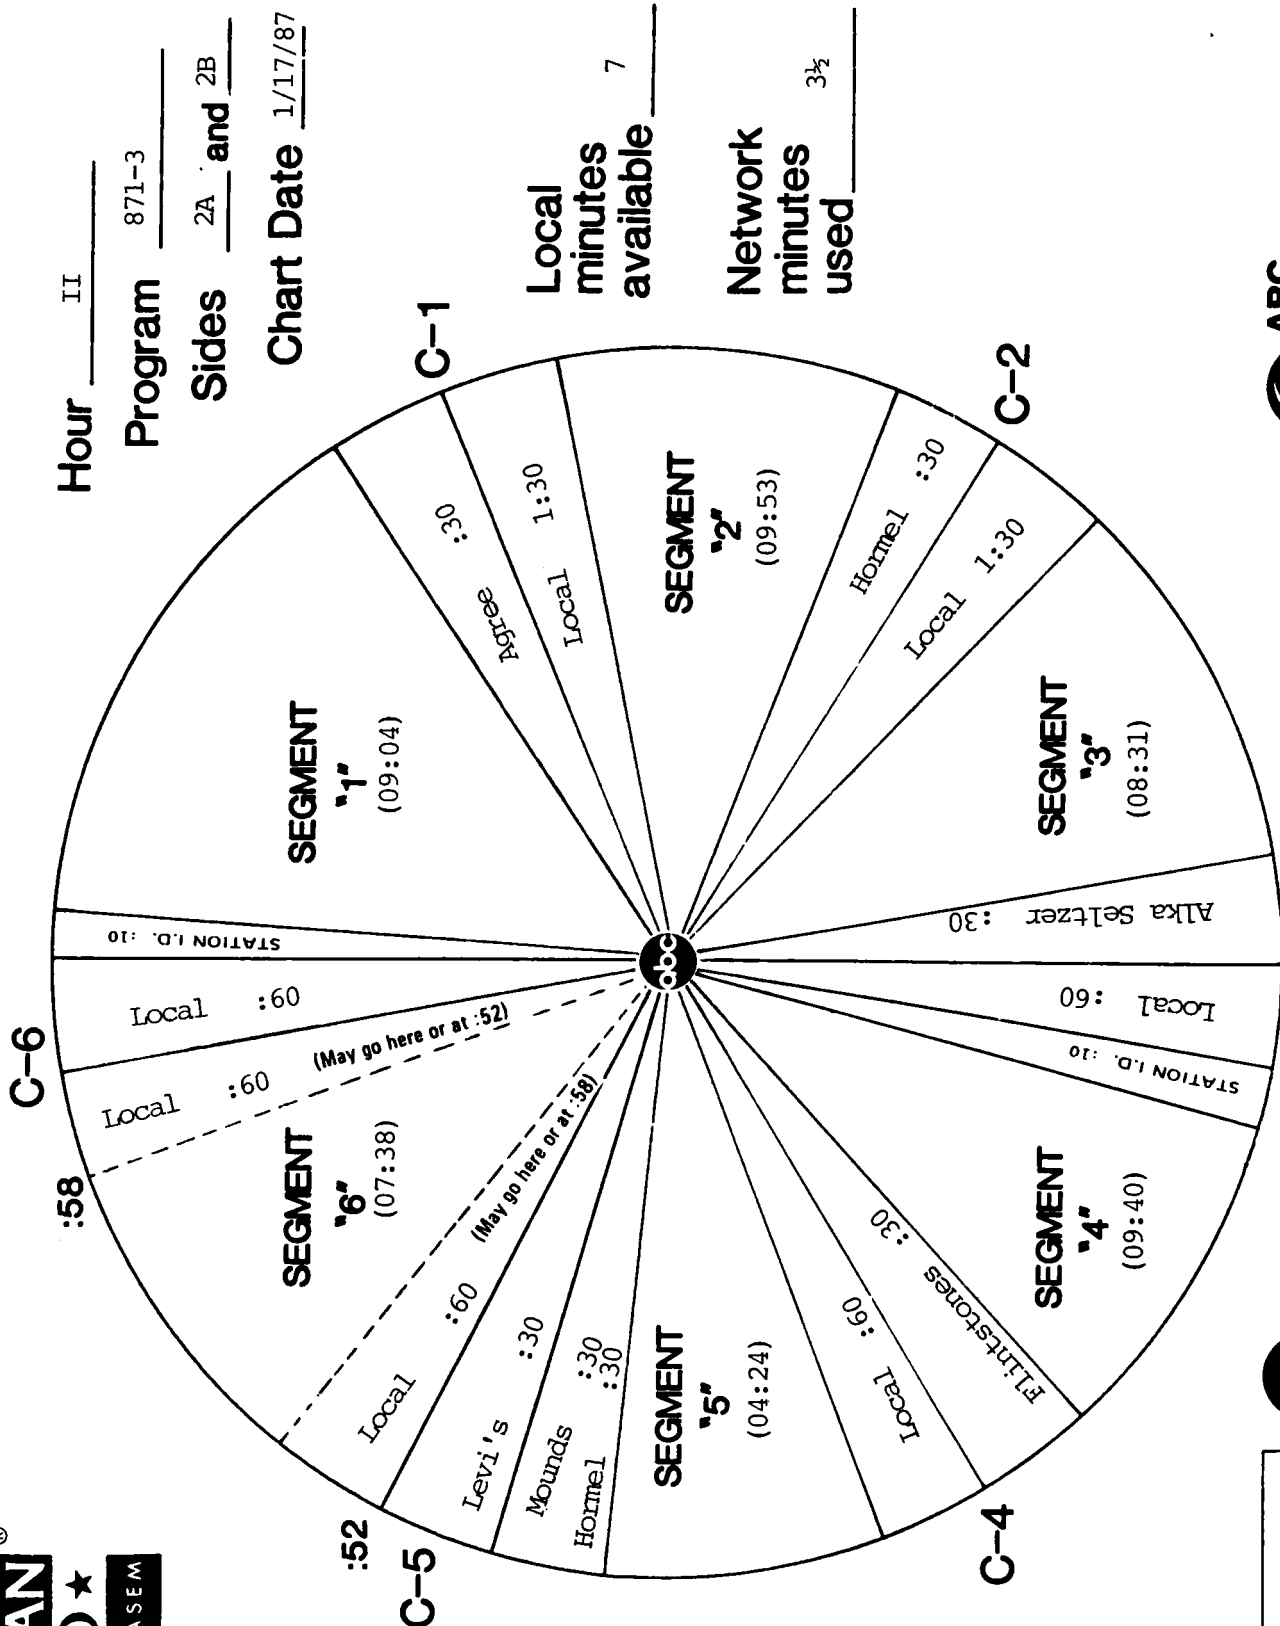

Hour II
Program 871-3
Sides 2A and 2B
Chart Date 1/17/87