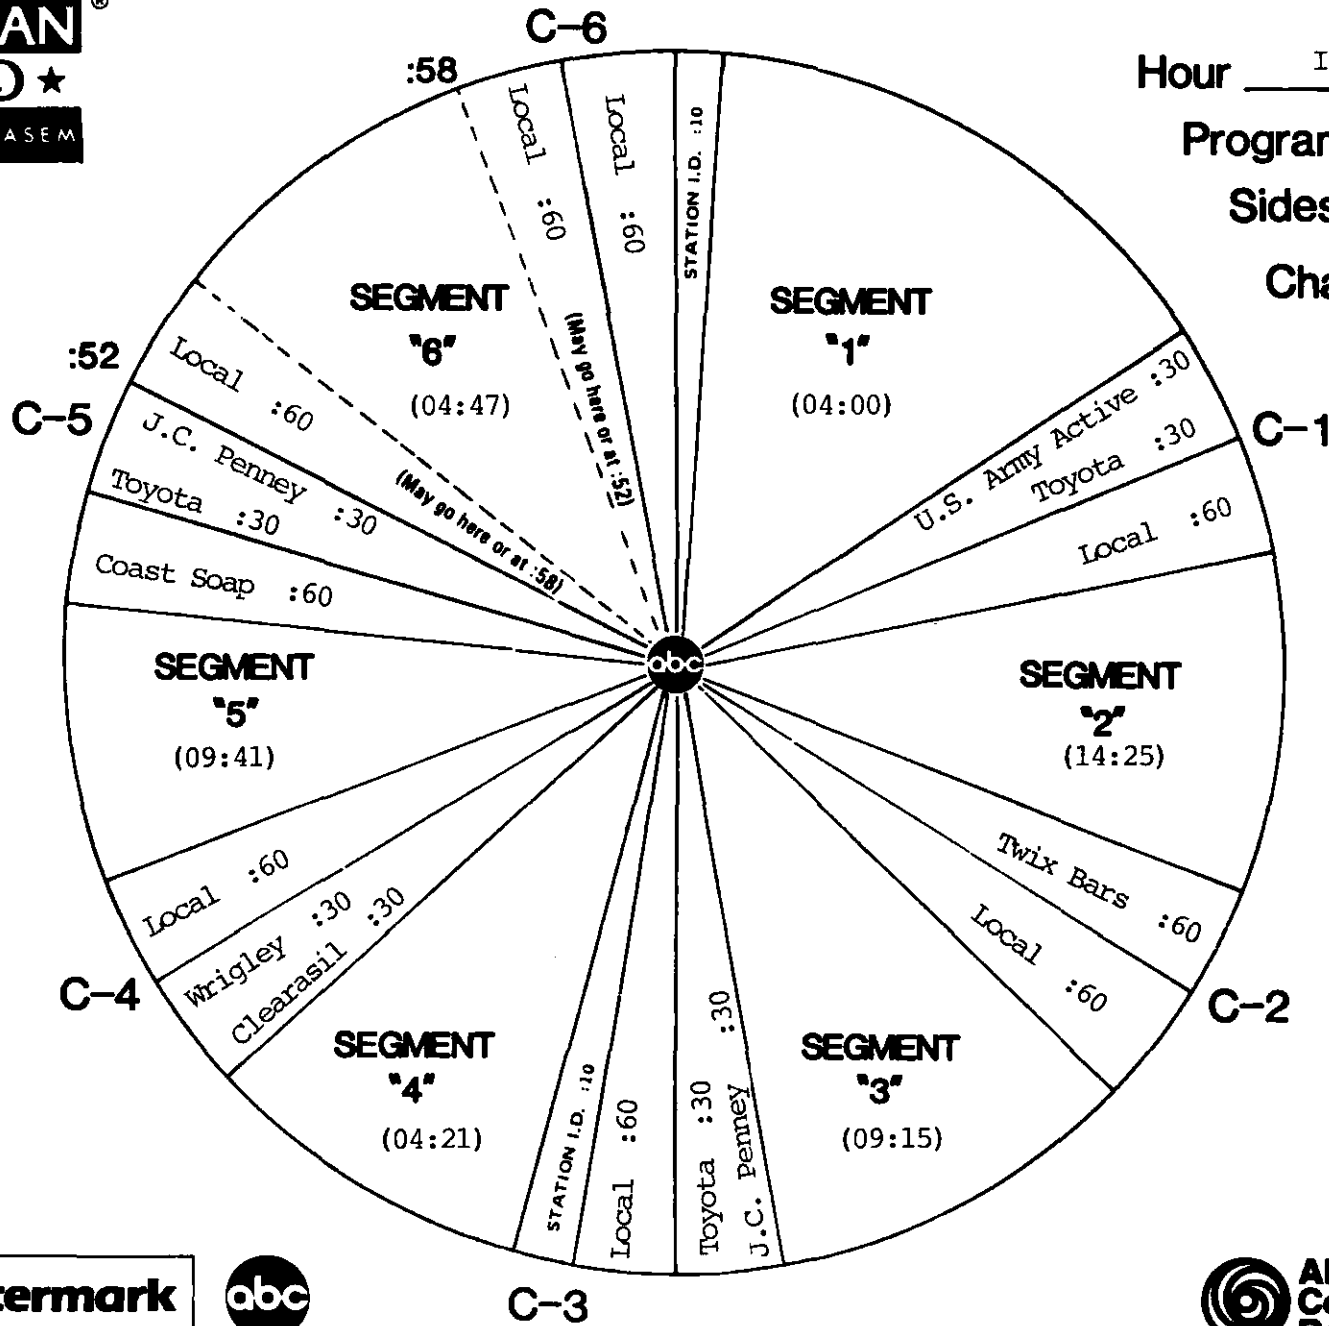

C-3

ABC Contemporary Radio Network

FORMAT AND COMMERCIAL CLOCK

Hour III

Program 873-10

Sides 3A and 3B

Chart Date 9/5/87

Local minutes available 6

Network minutes used 6

ABC Watermark

FORMAT AND COMMERCIAL CLOCK

Hour II

Program 873-10

Sides 2A and 2B

Chart Date 9/5/87

Local minutes available 6