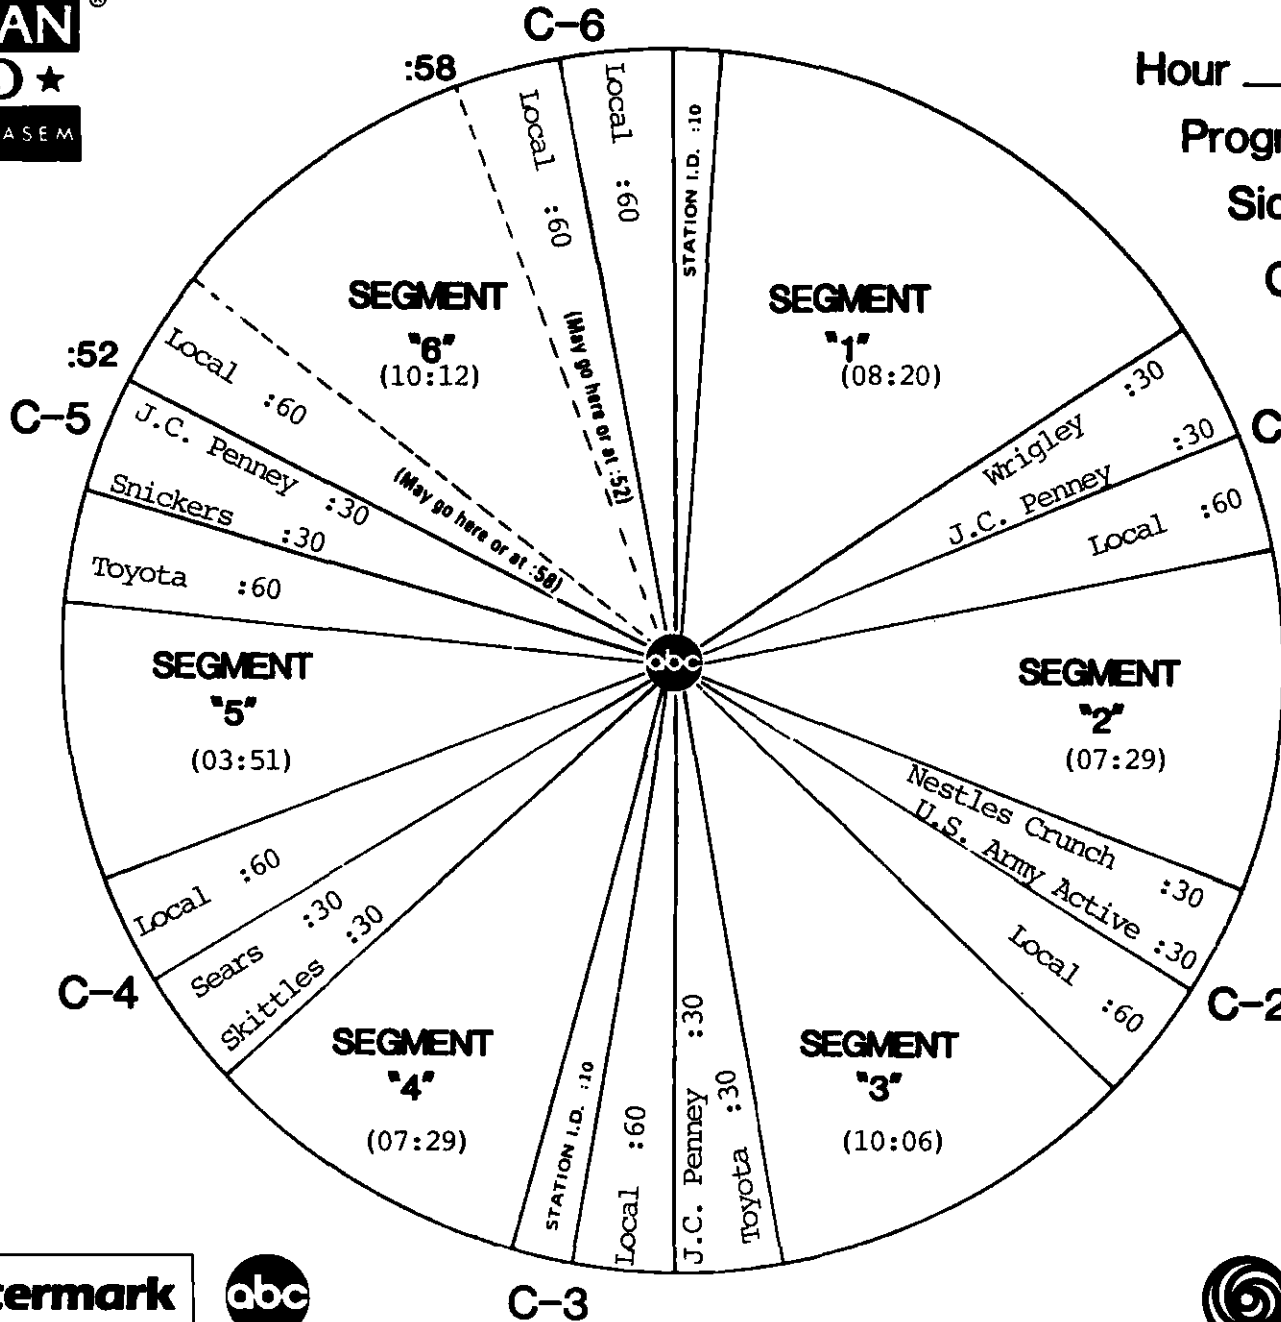

Network minutes used 6

ABC Watermark

FORMAT AND COMMERCIAL CLOCK

Hour II

Program 873-10

Sides 2A and 2B

Chart Date 9/5/87

Local minutes available 6

Network minutes used 6

ABC Watermark

C-3

ABC Contemporary Radio Network

FORMAT AND COMMERCIAL CLOCK

Hour I

Program 873-10

Sides 1A and 1B

Chart Date 9/5/87

Local minutes available 6

Network minutes used 6

ABC Watermark

C-3