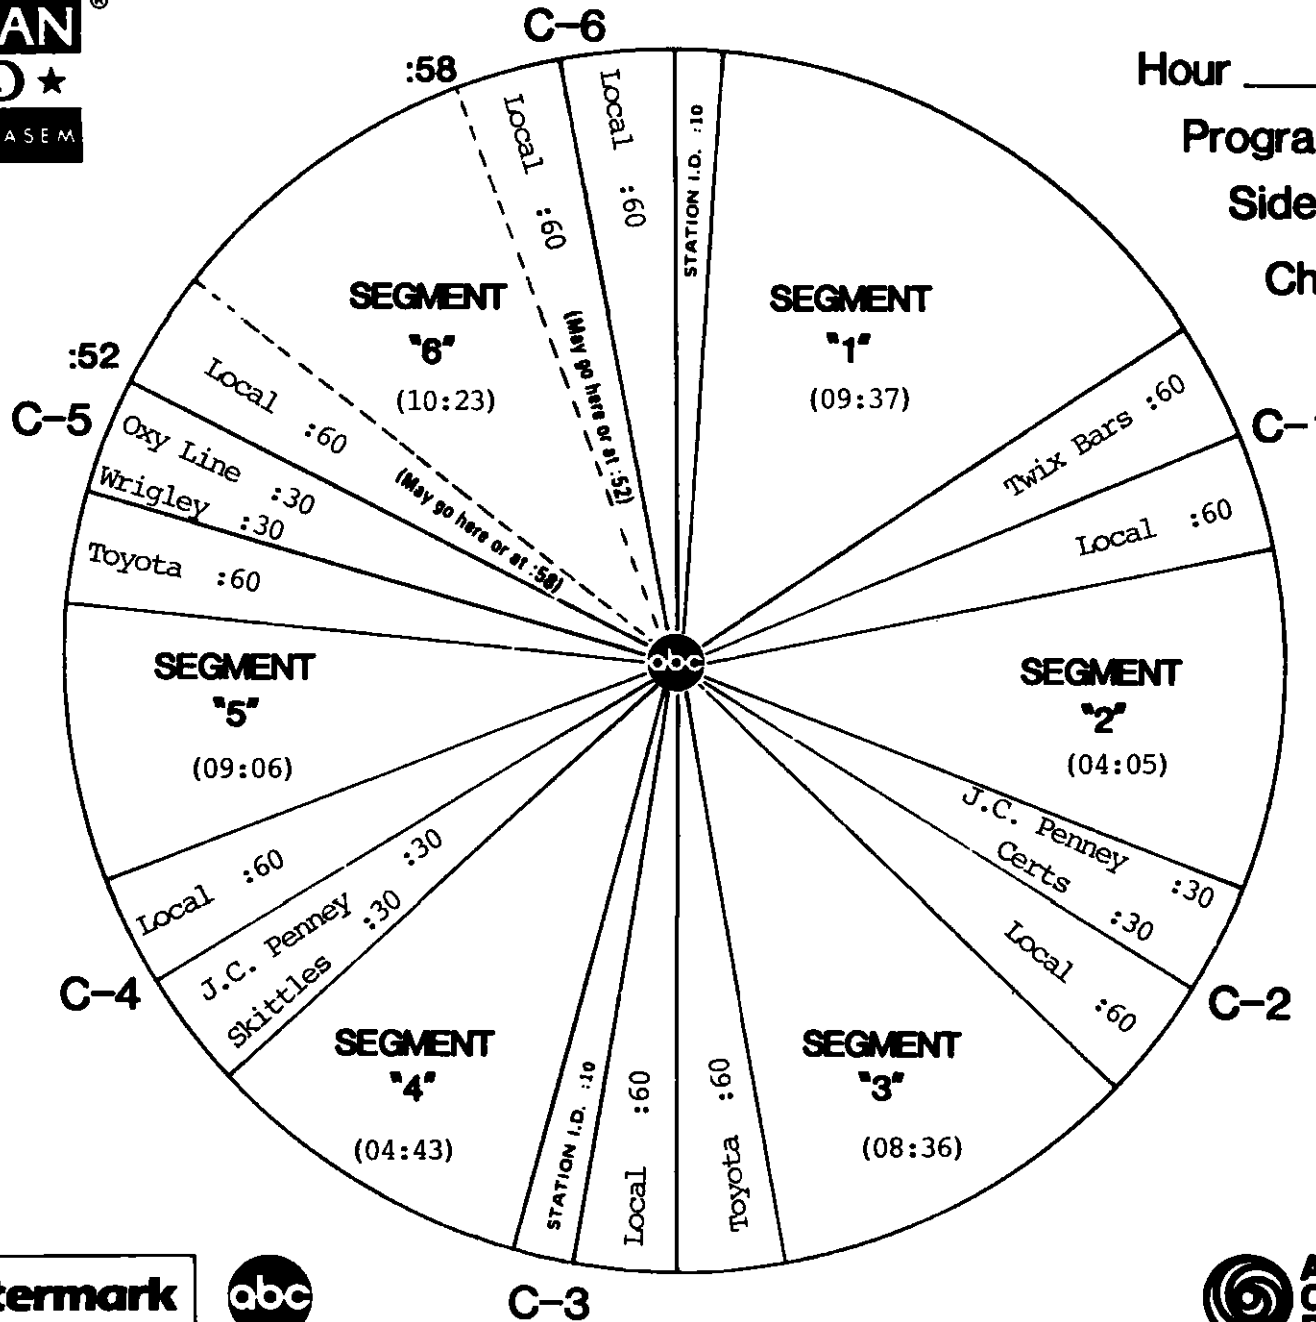

Network minutes used 6

ABC Watermark

FORMAT AND COMMERCIAL CLOCK

Hour II

Program 873-10

Sides 2A and 2B

Chart Date 9/5/87

Local minutes available 6

Network minutes used 6

ABC Watermark

C-3

ABC Contemporary Radio Network

FORMAT AND COMMERCIAL CLOCK

Hour I

Program 873-10

Sides 1A and 1B

Chart Date 9/5/87

Local minutes available 6

Network minutes used 6

ABC Watermark

C-3