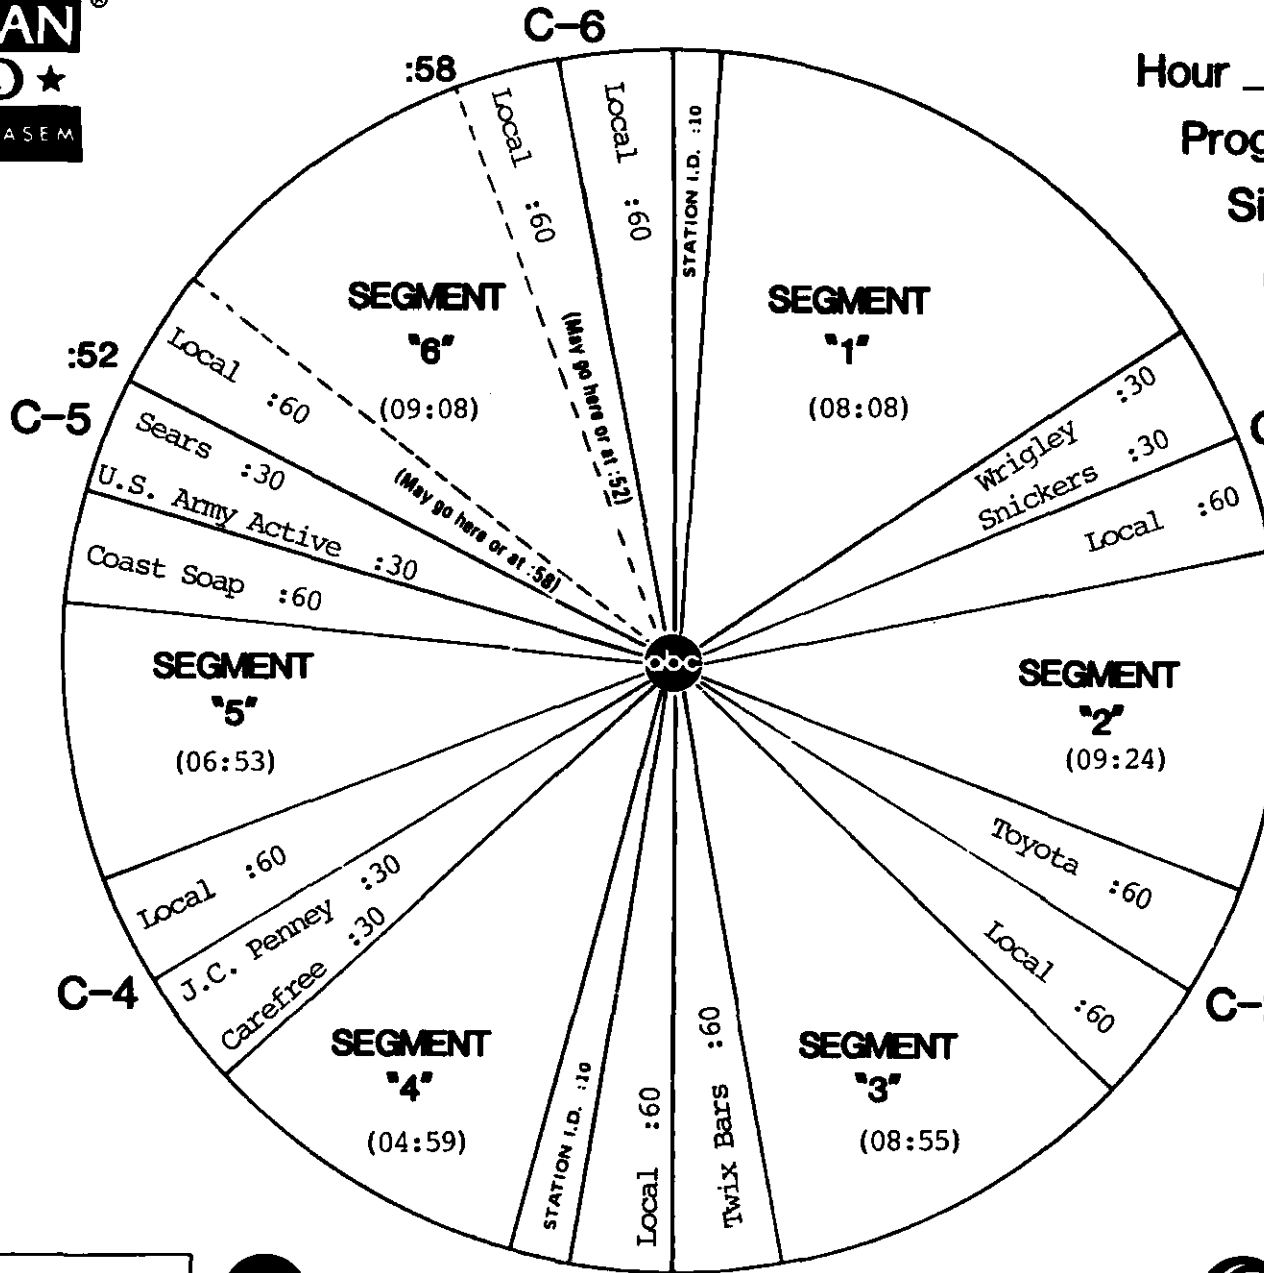

FORMAT AND COMMERCIAL CLOCK

Hour IV

Program 873-10

Sides 4A and 4B

Chart Date 9/5/87

Local minutes available 6

Network minutes used 6

ABC Watermark

Network minutes used 6

ABC Watermark

FORMAT AND COMMERCIAL CLOCK

Hour II

Program 873-10

Sides 2A and 2B

Chart Date 9/5/87

Local minutes available 6