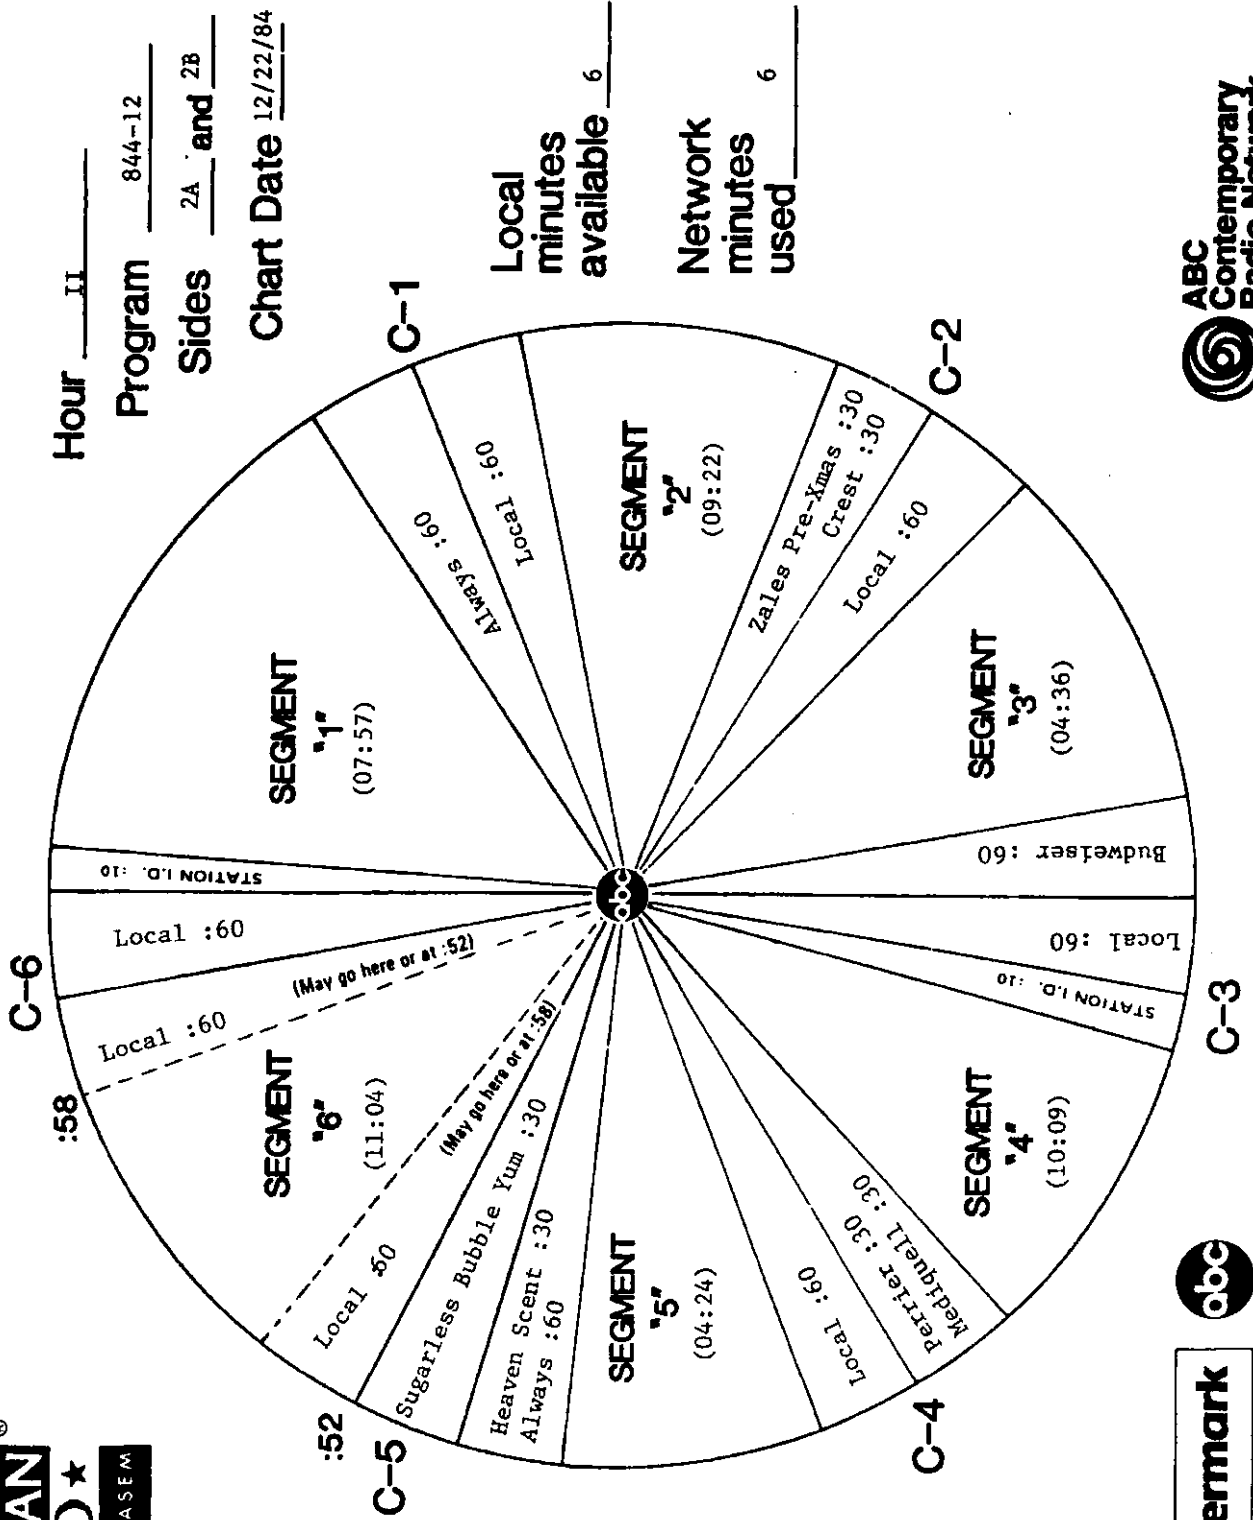

FORMAT AND COMMERCIAL CLOCK

Hour 11
Program 844-12
Sides 2A and 2B
Chart Date 12/22/84

Local minutes available 6
Network minutes used 6

ABC Watermark