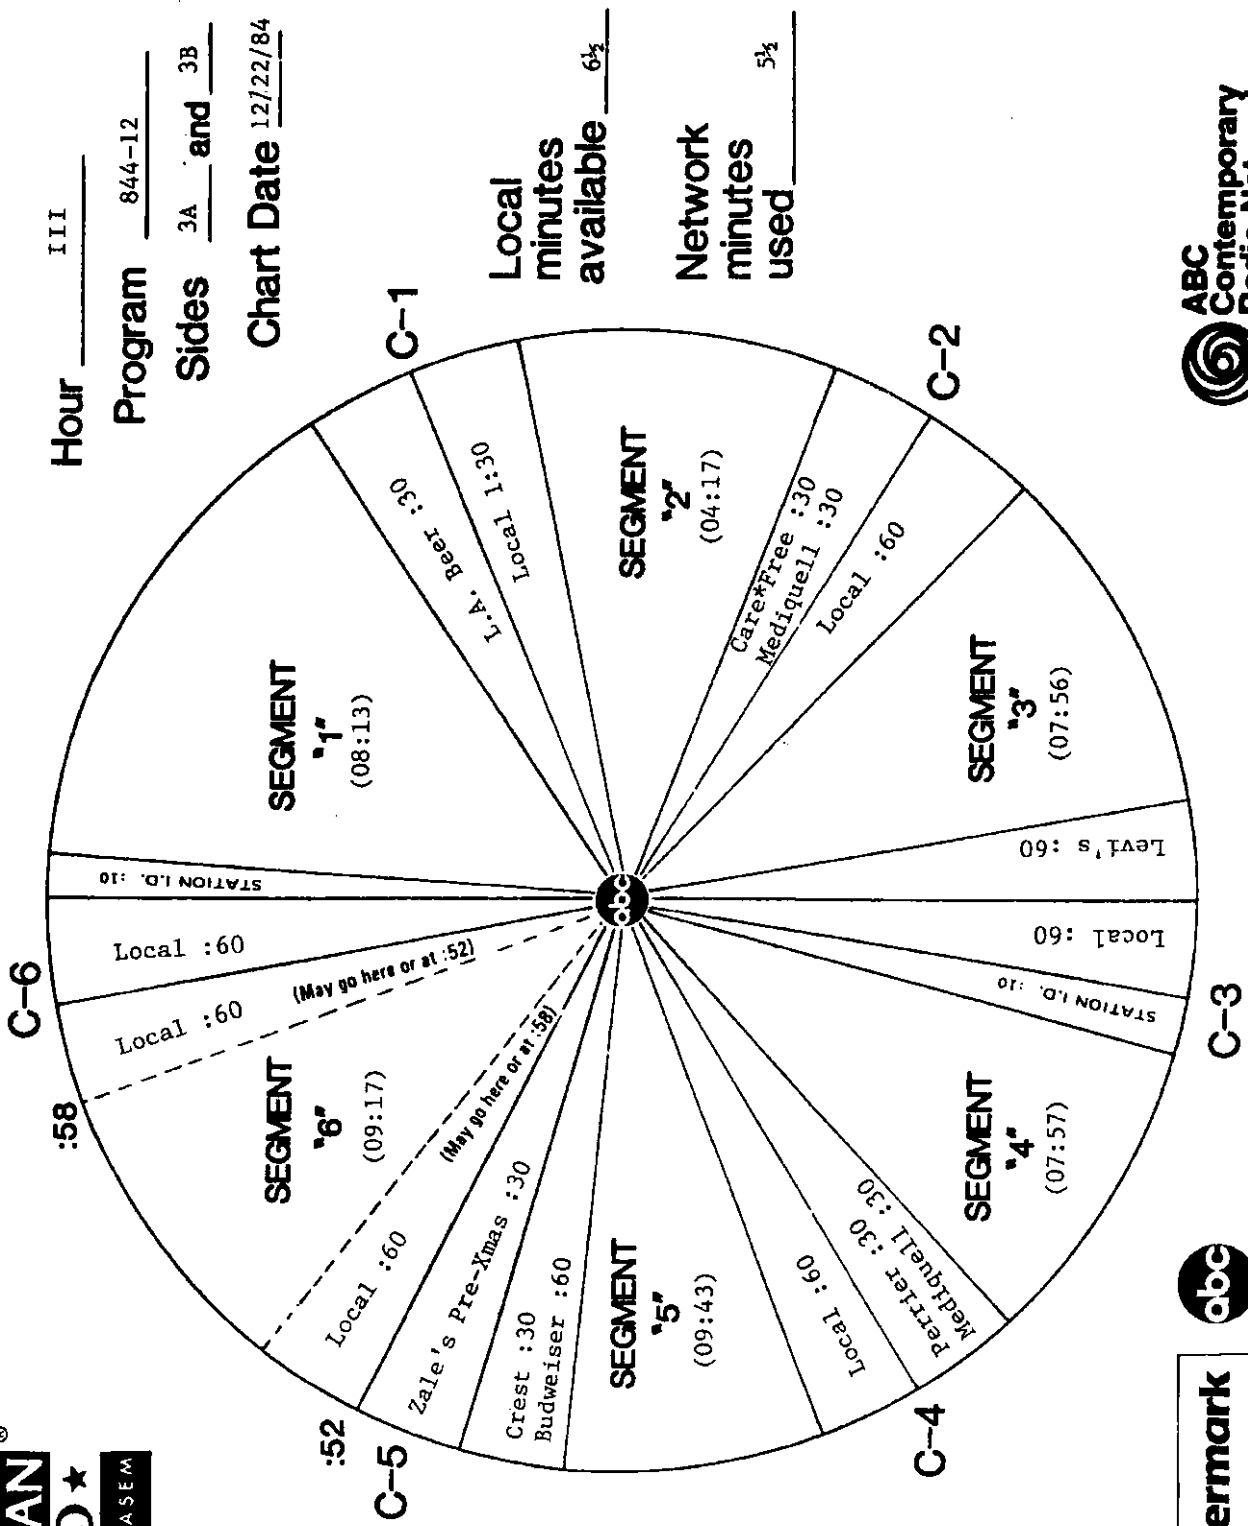

FORMAT AND COMMERCIAL CLOCK

AMERICAN
★ TOP40 ★
WITH CASEY KASEM

Hour III
Program 844-12
Sides 3A and 3B
Chart Date 12/22/84

ABC Watermark