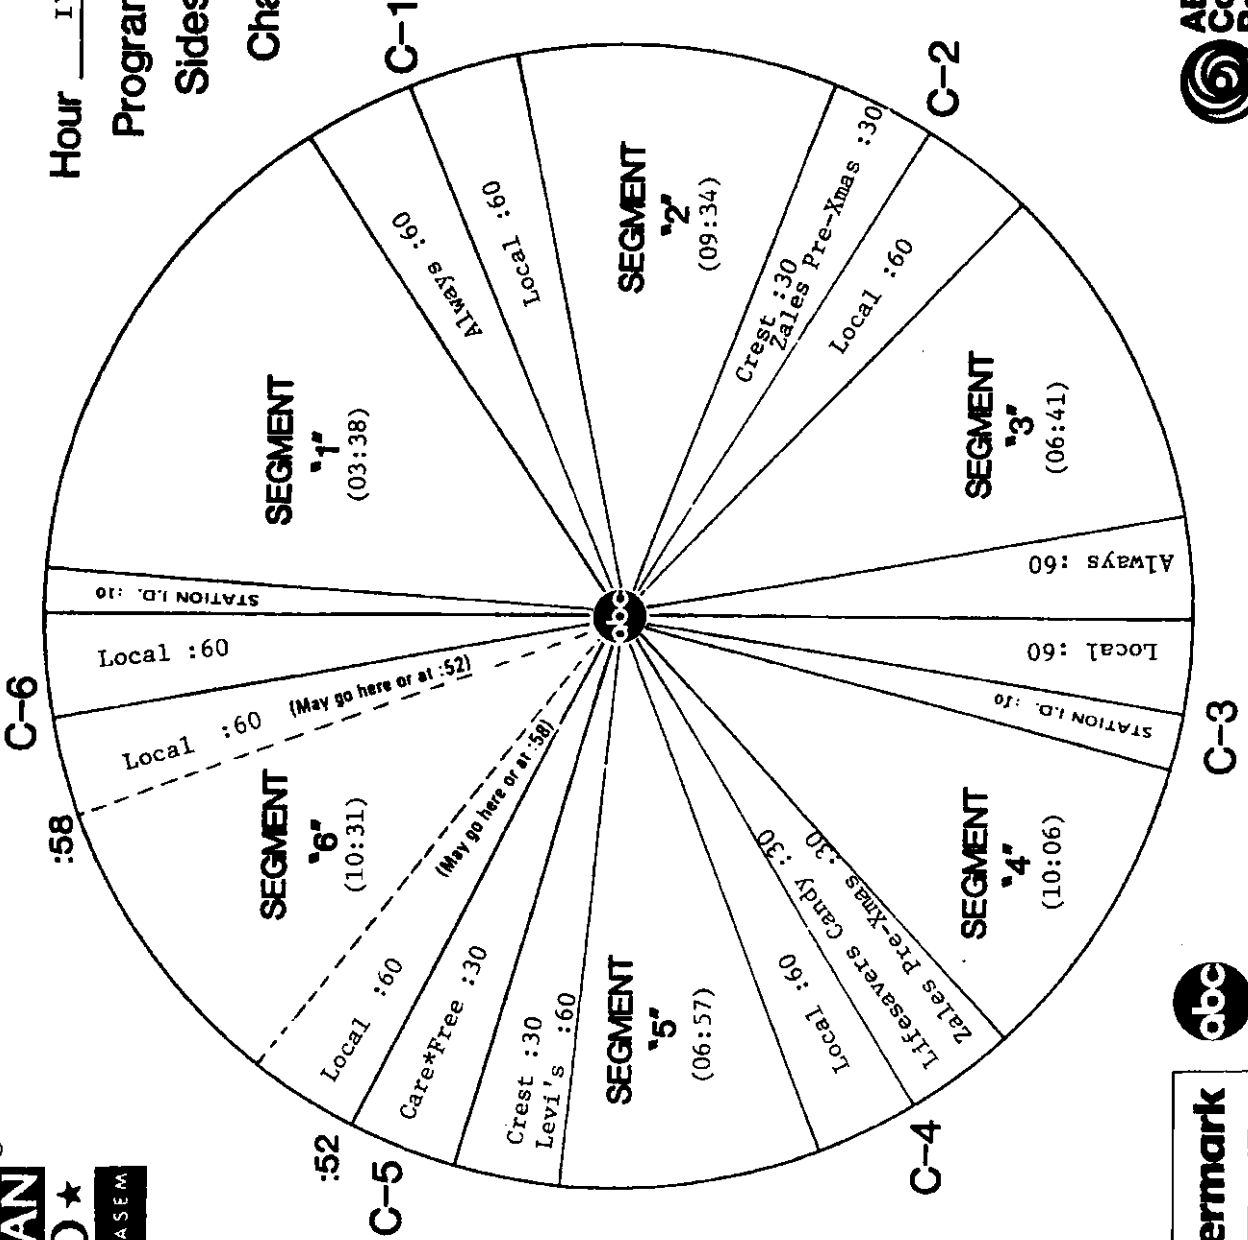

# FORMAT AND COMMERCIAL CLOCK

**AMERICAN**  
**★ TOP40 ★**  
 WITH CASEY KASEM

Hour IV

Program 844-12

Sides 4A and 4B

Chart Date 12/22/84

Local minutes available 6

Network minutes used 6