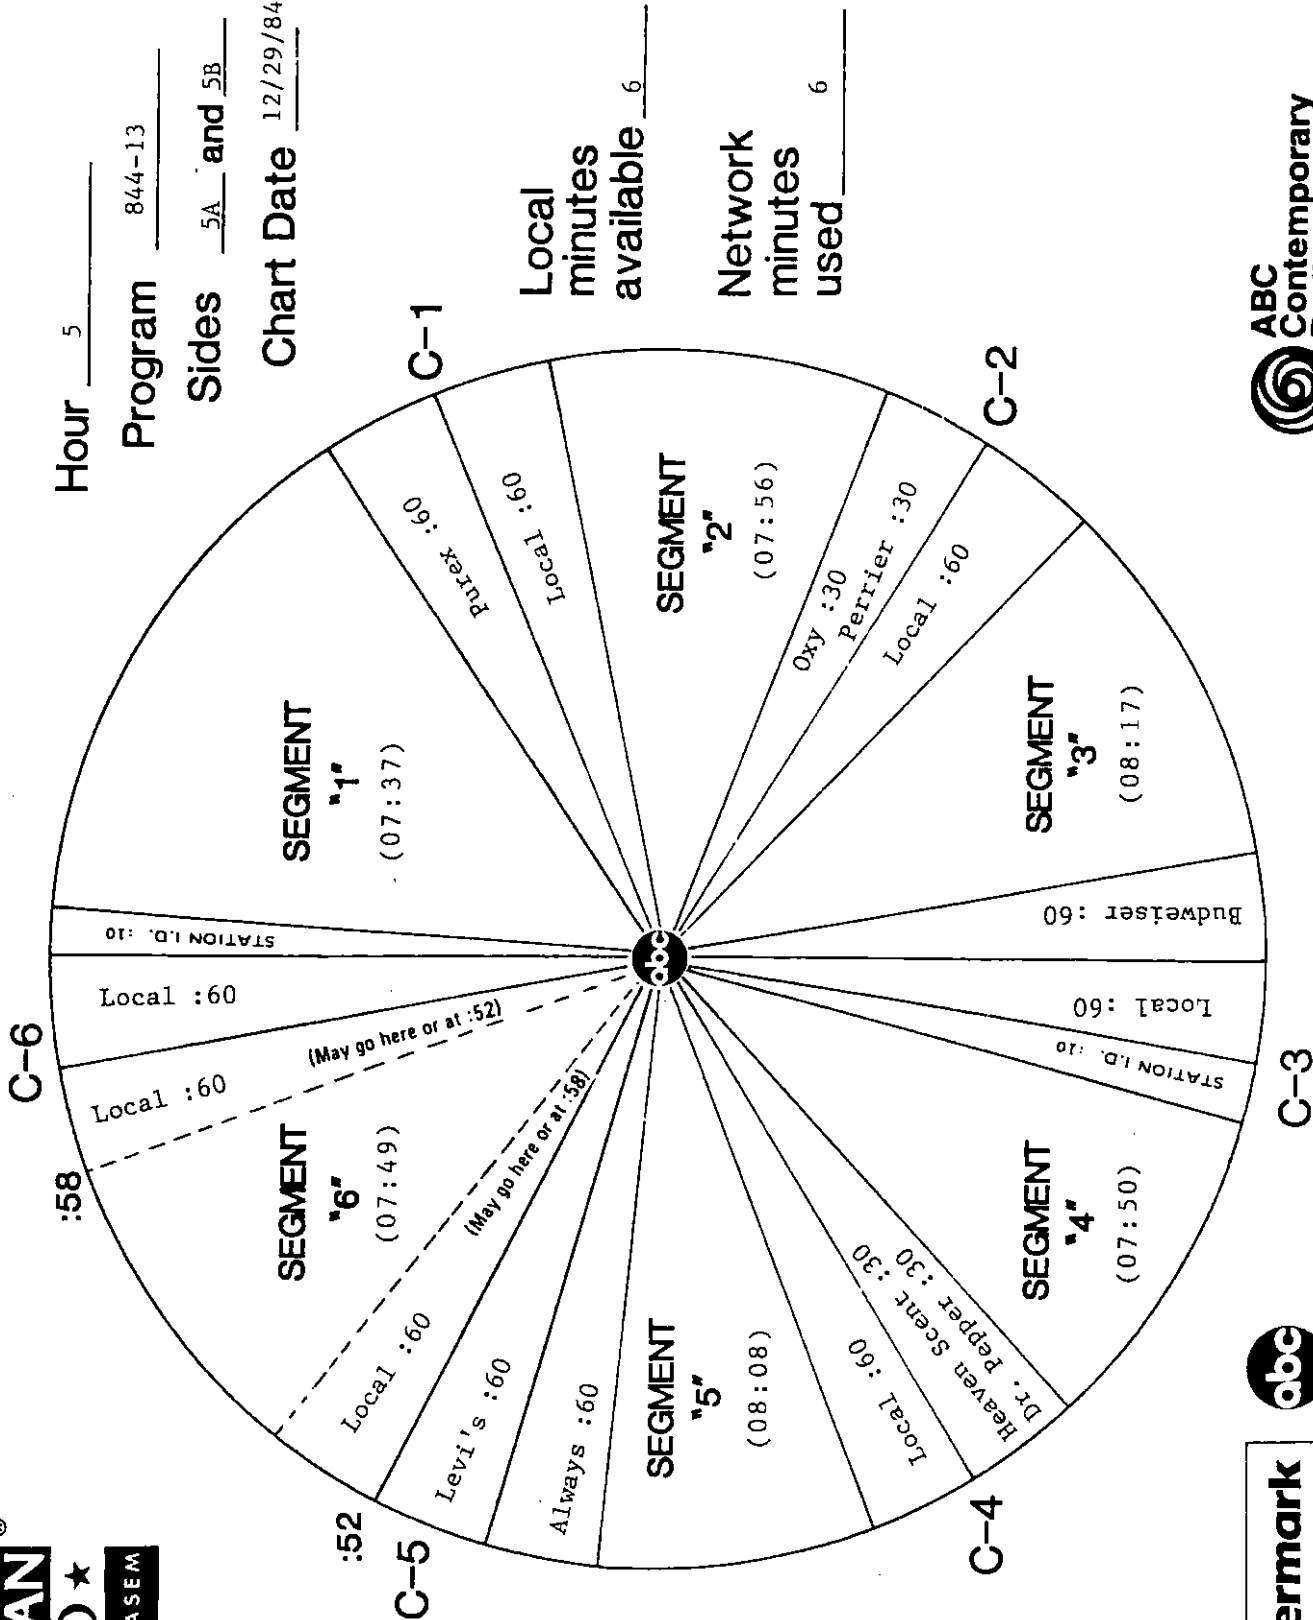

FORMAT AND COMMERCIAL CLOCK

AMERICAN
★ TOP40 ★
WITH CASEY KASEM

Hour 5
Program 844-13
Sides 5A and 5B
Chart Date 12/29/84

Local minutes available 6
Network minutes used 6

ABC Watermark