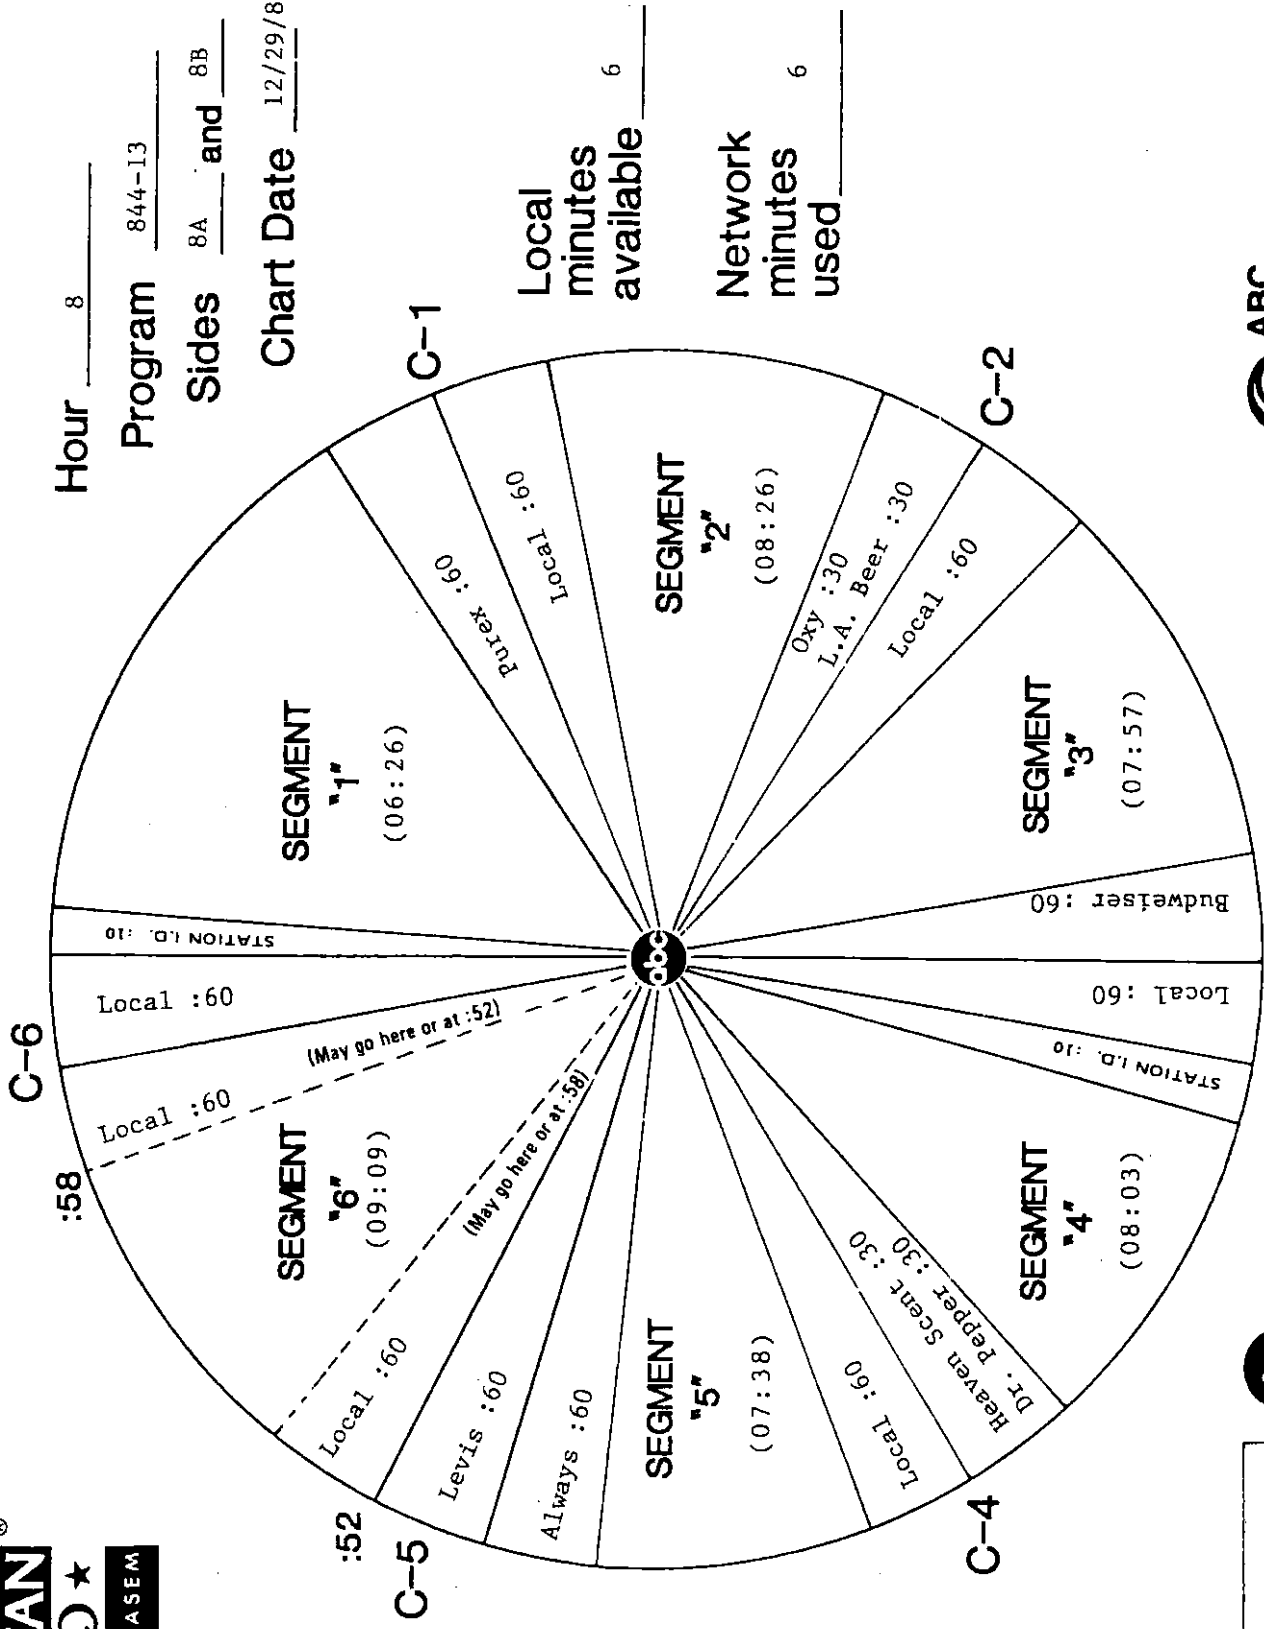

Show 844-12 The last regular countdown of 1984  
Show 844-13 The Top 100 of 1984 (an 8 hour countdown)  
Note: Show 844-13 pre-empts the regular countdown

The Top 100 of 1984 is an eight hour program which must run with commercials on December 29 or 30th between the hours of 6am and 12 midnight. You may run it in one eight hour block or two four hour blocks. The close of hour four is designed to accomodate both options. If you wish to split the countdown into two four hour blocks, we have allowed room at the end of hour four for your announcer to tag when the show will continue. In either case, allow an extra four hours of time for program 844-13. If you wish to "re-run" the Top 100 on New Year's Eve or Day, that's fine.

3575 Cahuenga Blvd. W., Suite 555, Los Angeles, CA 90068

ABC Contemporary Radio Network

SCHEDULED START TIME	ACTUAL TIME	ELEMENT	RUNNING TIME
28:59		LOGO: AMERICAN TOP 40, <u>then Casey I.D.'s himself</u>  #6 FOOTLOOSE (A&B) Kenny Loggins  #5 AGAINST ALL ODDS (A&PRS) Phil Collins	08:03
37:02		C-4 NETWORK SPOT: Dr. Pepper/Heaven Scent (OUT CUE) Jingle fades after... "...Heaven Scent."	30/30
38:02		LOCAL INSERT:	:60
39:02		LOGO: AMERICAN TOP 40, <u>then Casey I.D.'s himself</u>  #4 WHAT'S LOVE GO TO DO WITH IT (A&B) Tina Turner  #3 JUMP (A) Van Halen	07:38
46:40		C-5 NETWORK SPOT: Always/Levis (OUT CUE) Jingle ends cold after... "...501 Jeans."	60/60
48:40		LOGO: AMERICAN TOP 40, <u>then Casey I.D.'s himself</u>  #2 WHEN DOVES CRY (A) Prince and the Revolution  #1 SAY SAY SAY (A) Paul McCartney and Michael Jackson  CLOSING: AMERICAN TOP 40 HAS BEEN BROUGHT TO YOU IN PART BY THE MAKERS OF MAXIMUM STRENGTH OXY-TEN.	09:09
56:55		THEME UP AND UNDER WITH TALK UNIT <sup>C-6</sup> ENDING AT: 57:49 THEME TO: 57:50	
57:50		LOCAL INSERT:	2:00
59:50		STATION I. D.:	:10

# FORMAT AND COMMERCIAL CLOCK

**AMERICAN**  
**★ TOP40 ★**  
 WITH CASEY KASEM

Hour 8  
 Program 844-13  
 Sides 8A and 8B  
 Chart Date 12/29/84

**ABC Watermark**