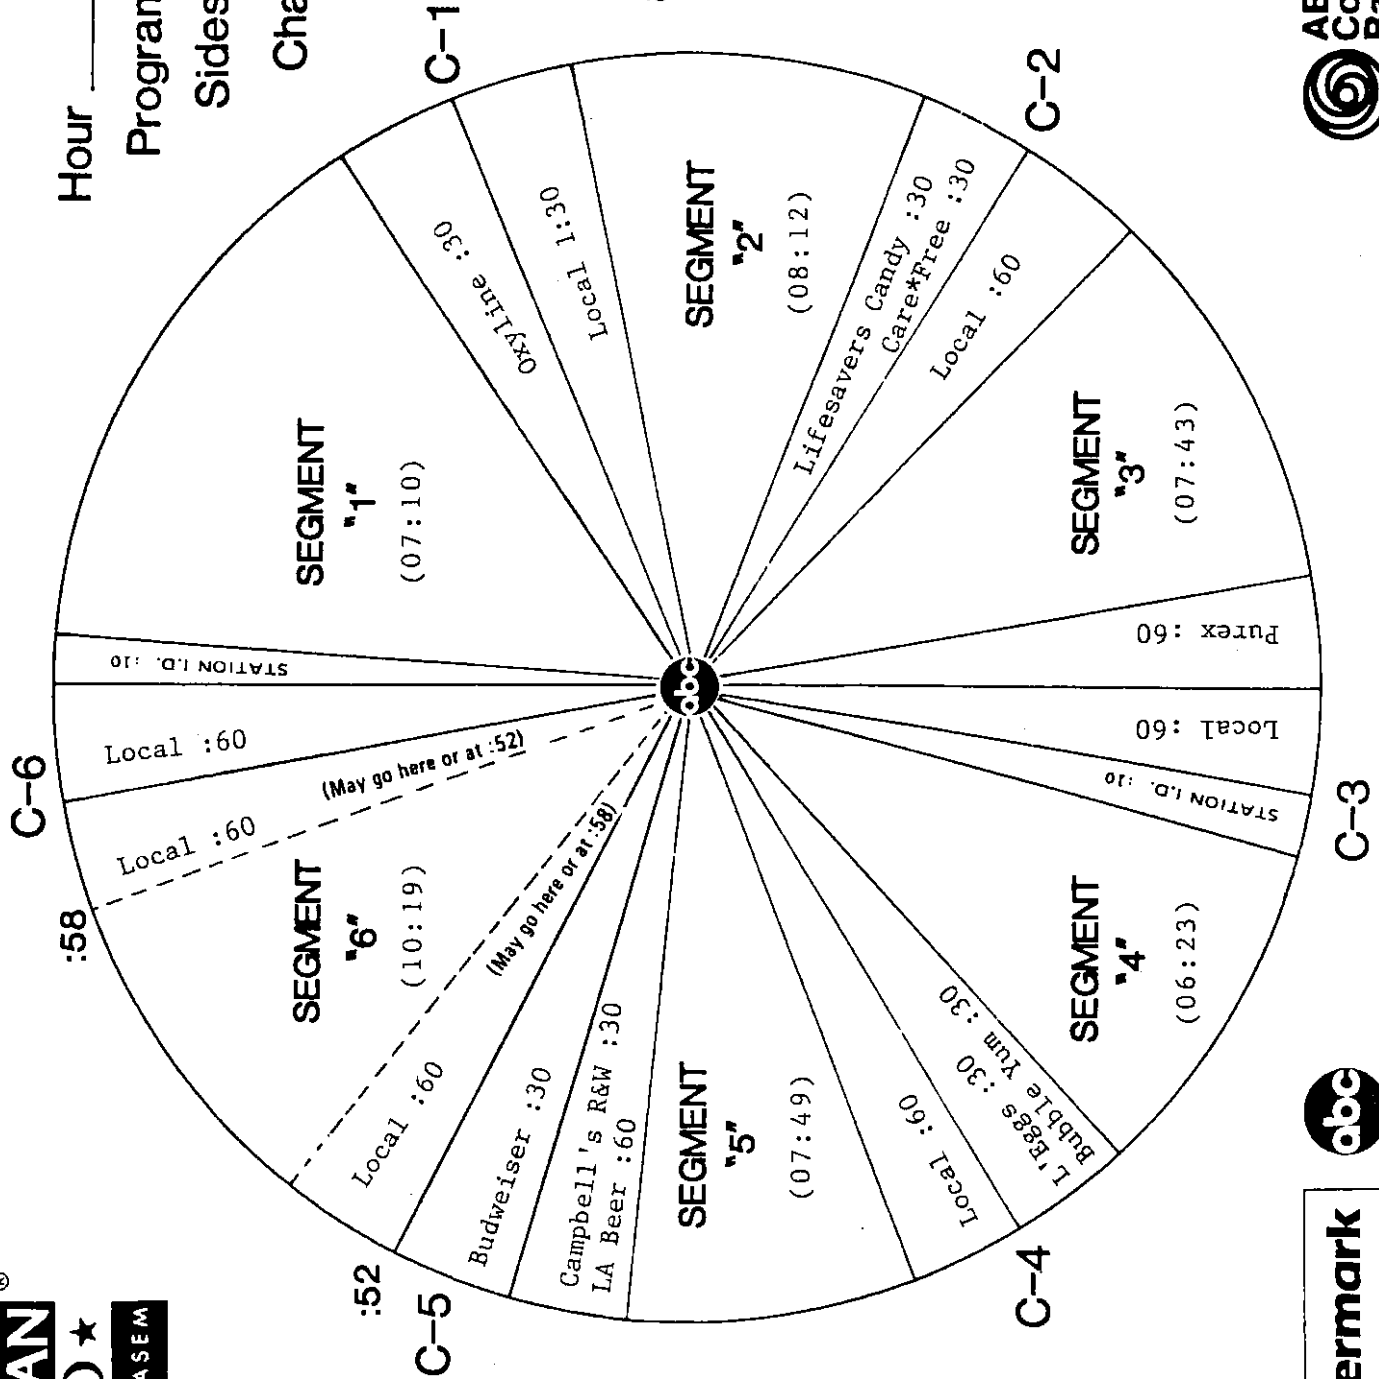

FORMAT AND COMMERCIAL CLOCK

AMERICAN
★ **TOP40** ★
WITH CASEY KASEM

Hour 11

Program 844-13

Sides 2A and 2B

Chart Date 12/29/84

Local minutes available 6½

Network minutes used 5½

ABC Watermark