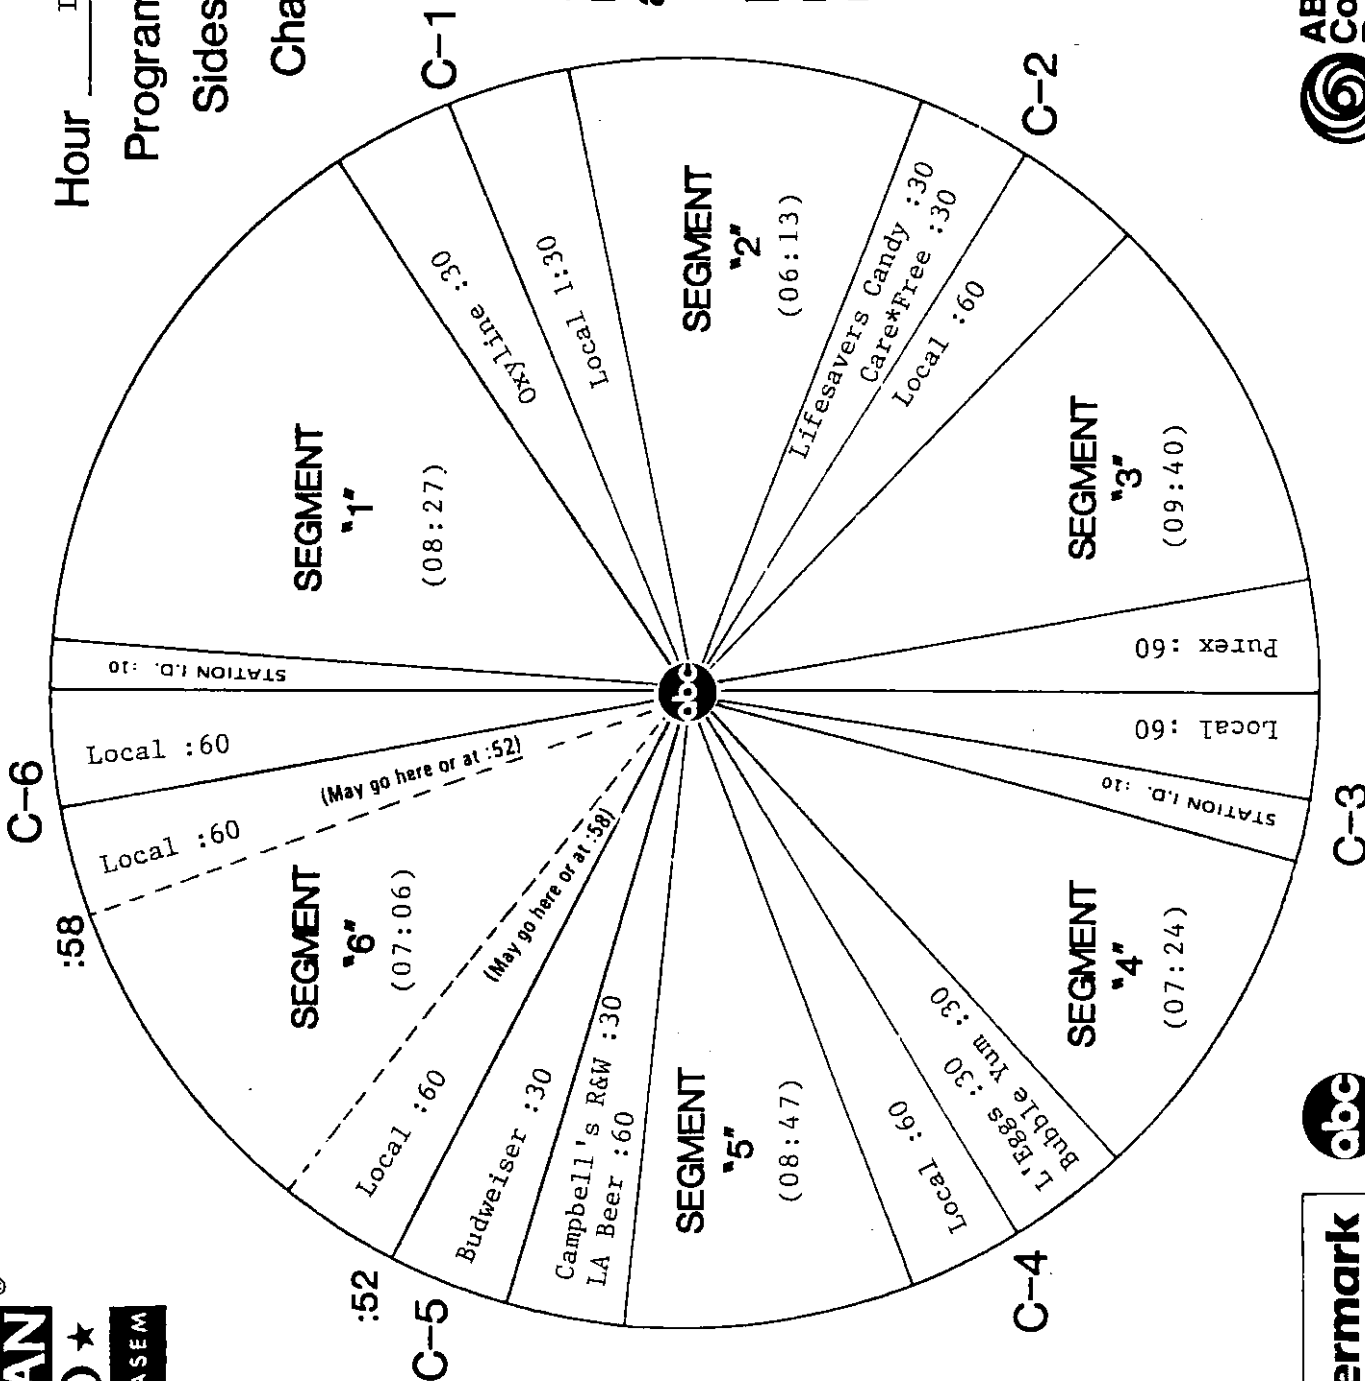

Hour III

Program 844-13

Sides 3A and 3B

Chart Date 12/29/84