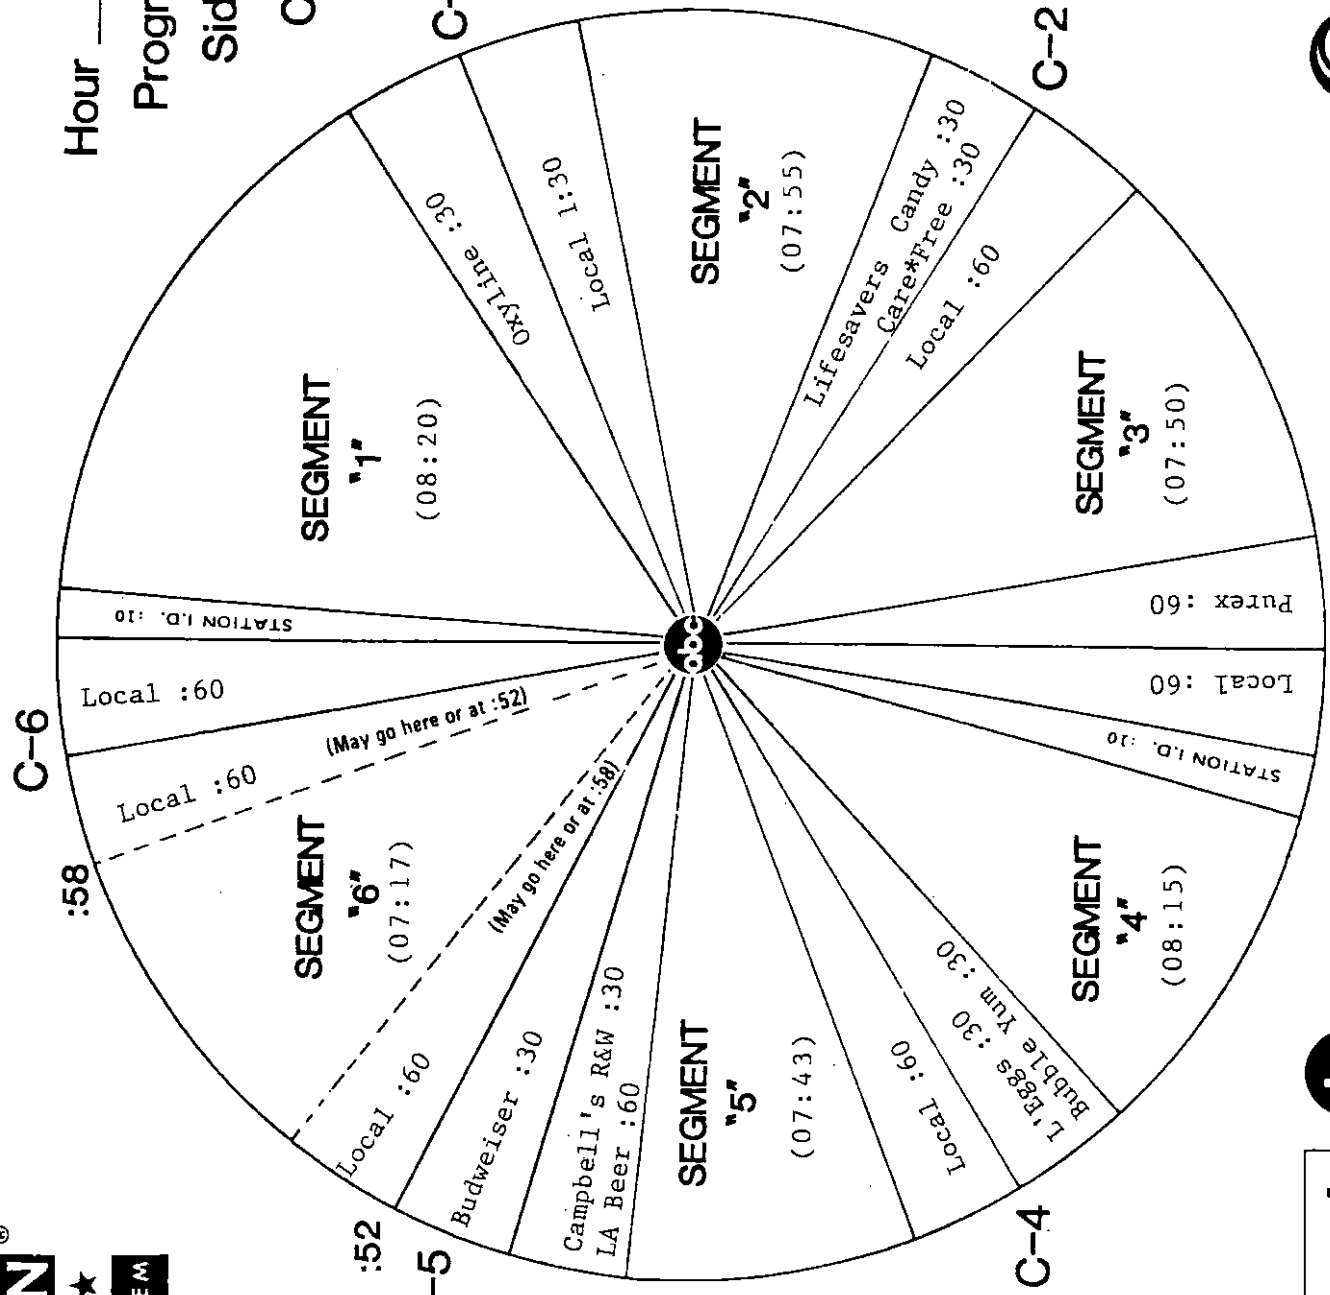

FORMAT AND COMMERCIAL CLOCK

AMERICAN
★ **TOP40** ★
WITH CASEY KASEM

Hour I

Program 844-13

Sides 1A and 1B

Chart Date 12/29/84

Local minutes available 6½

Network minutes used 5½

ABC Watermark

ABC
Contemporary
Radio Network