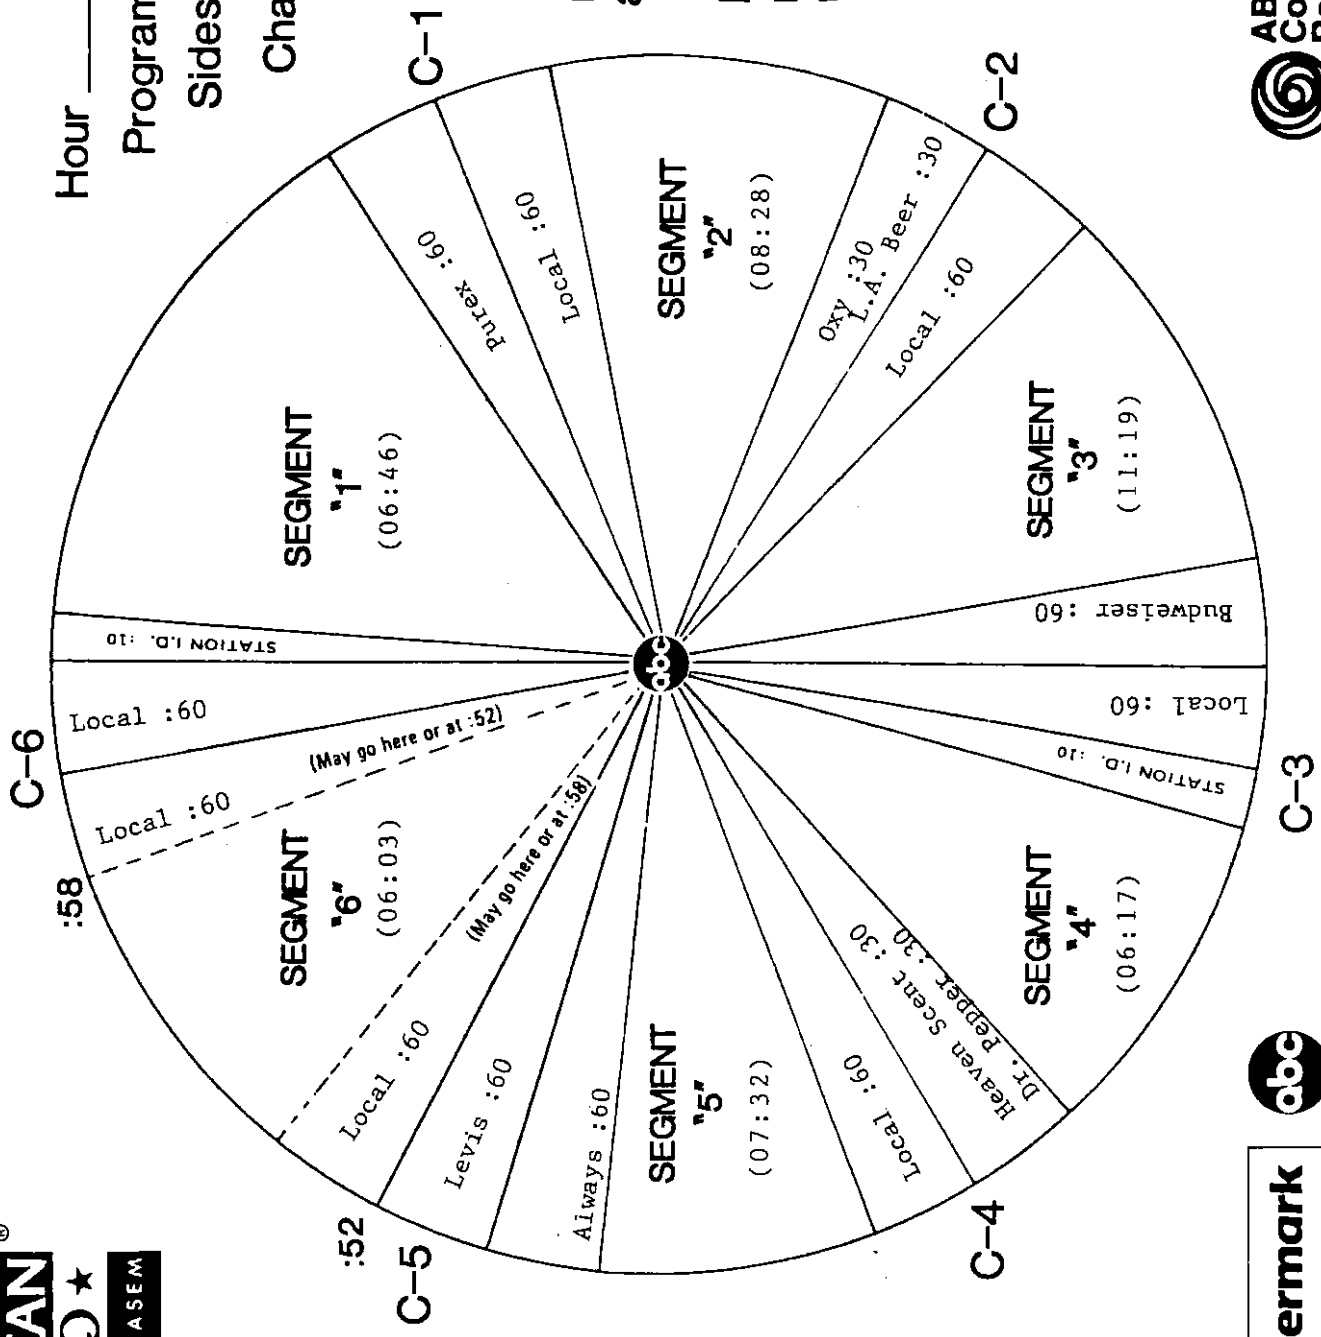

Show 844-12 The last regular countdown of 1984  
Show 844-13 The Top 100 of 1984 (an 8 hour countdown)  
Note: Show 844-13 pre-empts the regular countdown

The Top 100 of 1984 is an eight hour program which must run with commercials on December 29 or 30th between the hours of 6am and 12 midnight. You may run it in one eight hour block or two four hour blocks. The close of hour four is designed to accomodate both options. If you wish to split the countdown into two four hour blocks, we have allowed room at the end of hour four for your announcer to tag when the show will continue. In either case, allow an extra four hours of time for program 844-13. If you wish to "re-run" the Top 100 on New Year's Eve or Day, that's fine.

# FORMAT AND COMMERCIAL CLOCK

**AMERICAN**  
★ **TOP40** ★  
WITH CASEY KASEM

Hour 7

Program 844-13

Sides 7A and 7B

Chart Date 12/29/84

Local minutes available 6

Network minutes used 6