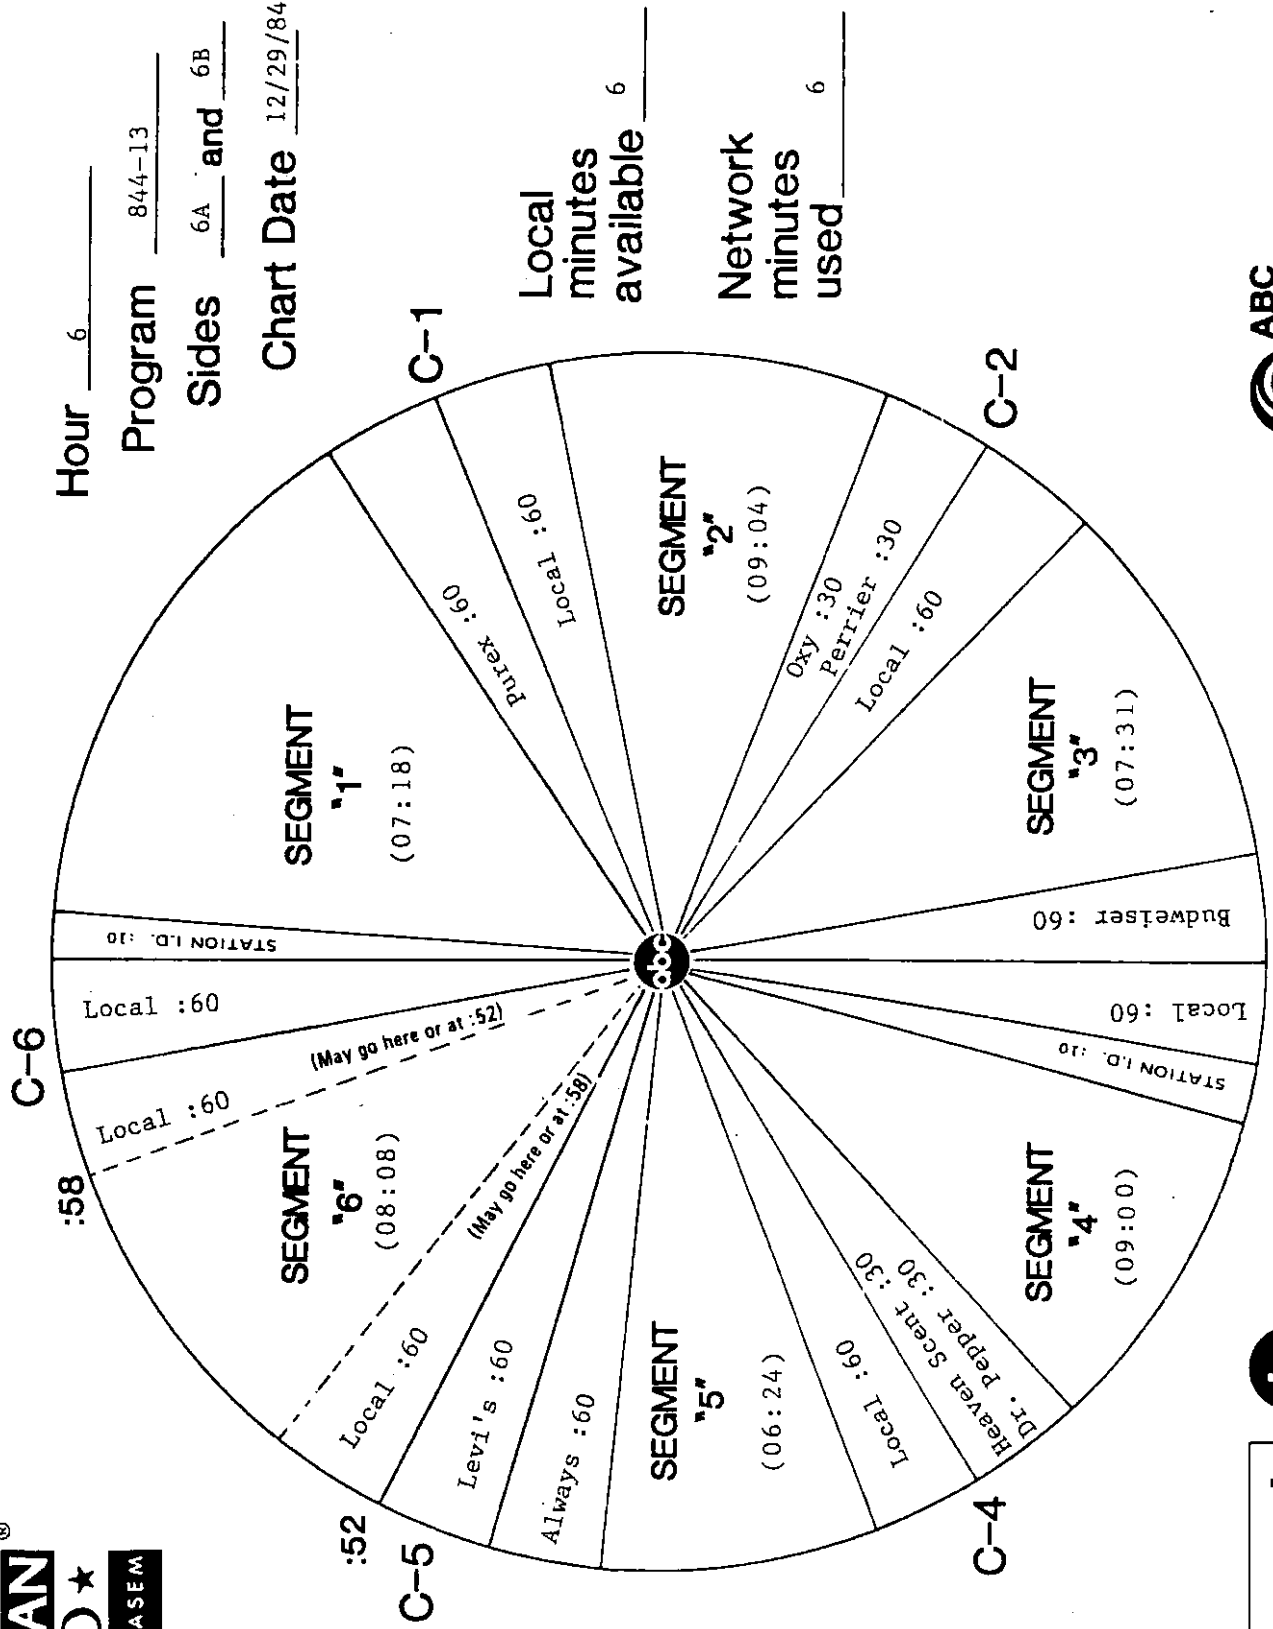

Show 844-12 The last regular countdown of 1984  
Show 844-13 The Top 100 of 1984 (an 8 hour countdown)  
Note: Show 844-13 pre-empts the regular countdown

The Top 100 of 1984 is an eight hour program which must run with commercials on December 29 or 30th between the hours of 6am and 12 midnight. You may run it in one eight hour block or two four hour blocks. The close of hour four is designed to accomodate both options. If you wish to split the countdown into two four hour blocks, we have allowed room at the end of hour four for your announcer to tag when the show will continue. In either case, allow an extra four hours of time for program 844-13. If you wish to "re-run" the Top 100 on New Year's Eve or Day, that's fine.

# FORMAT AND COMMERCIAL CLOCK

**AMERICAN**  
★ **TOP40** ★  
WITH CASEY KASEM

Hour 6

Program 844-13

Sides 6A and 6B

Chart Date 12/29/84

**ABC Watermark**

3575 Cahuenga Blvd. W., Suite 555, Los Angeles, CA 90068